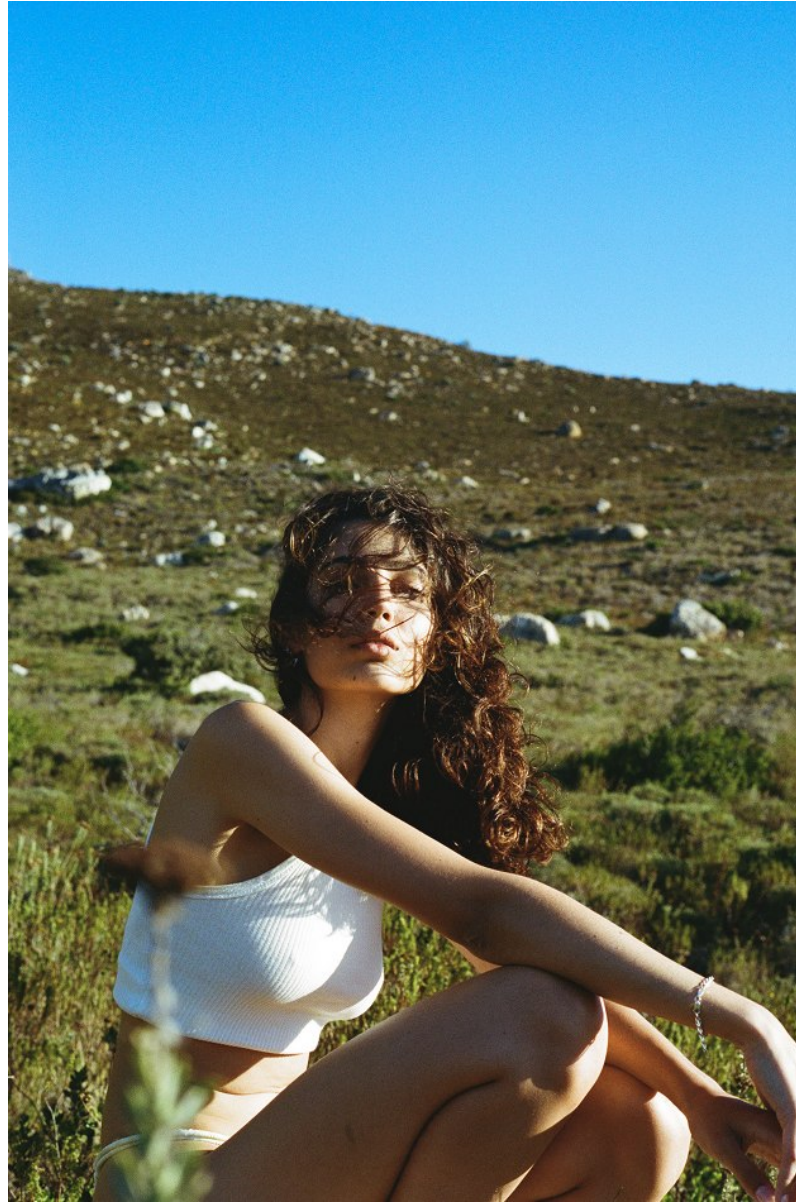

BOSS MODELS

CAPE TOWN

HAFIDHA MASOET

Height: 170cm Bust: 82cm Waist: 61cm Hips: 92cm Shoe: 5 UK Hair: Dark Brown Eyes: Green