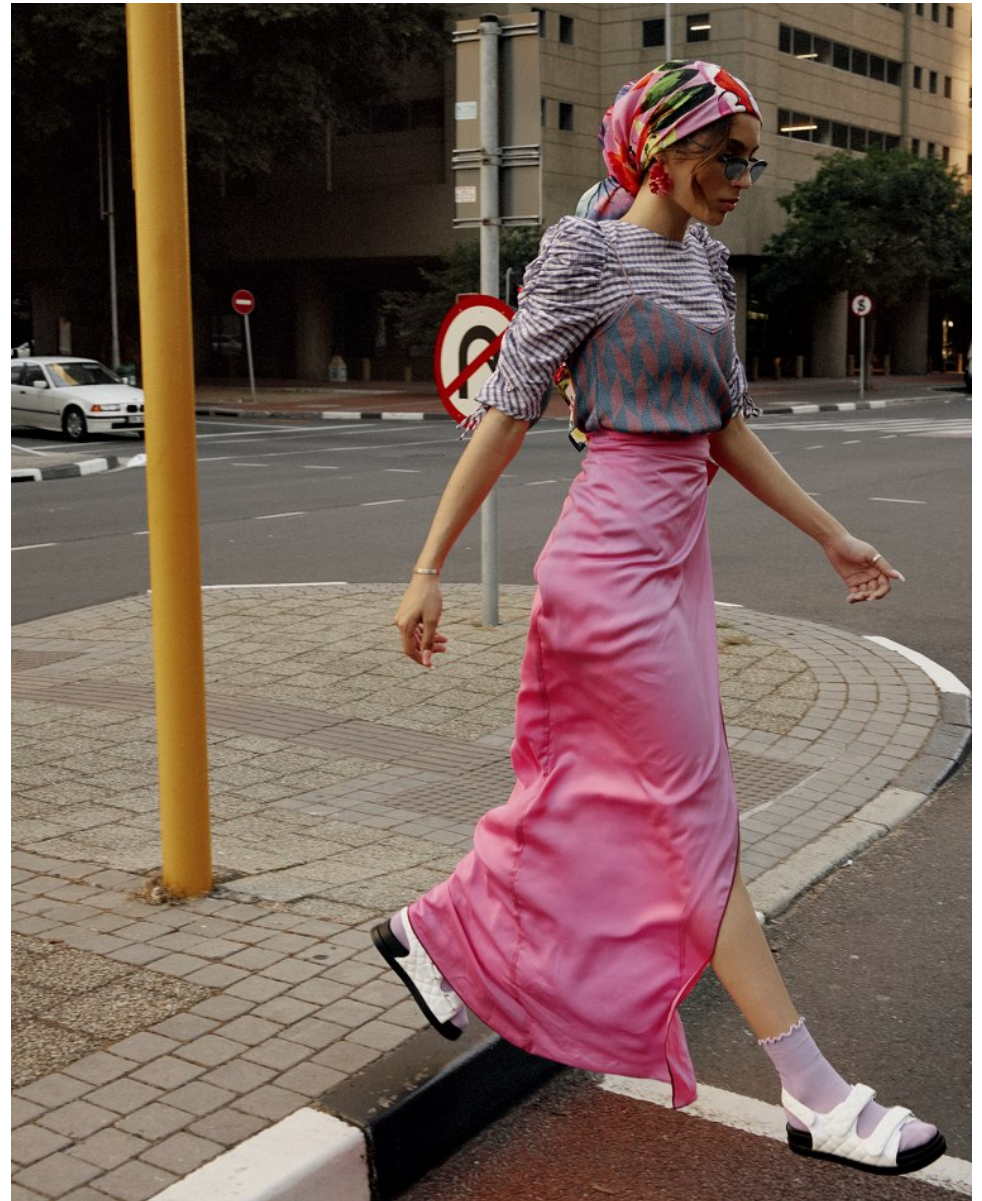

70 BEAU MONDE

BEAU MONDE 71

HAFIDHA MASOET

Height: 170cm Bust: 88cm Waist: 61cm Hips: 92cm Shoe: 5 UK Hair: Dark Brown Eyes: Green

BOSS MODELS

CAPE TOWN

HAFIDHA MASOET

Height: 170cm Bust: 88cm Waist: 61cm Hips: 92cm Shoe: 5 UK Hair: Dark Brown Eyes: Green