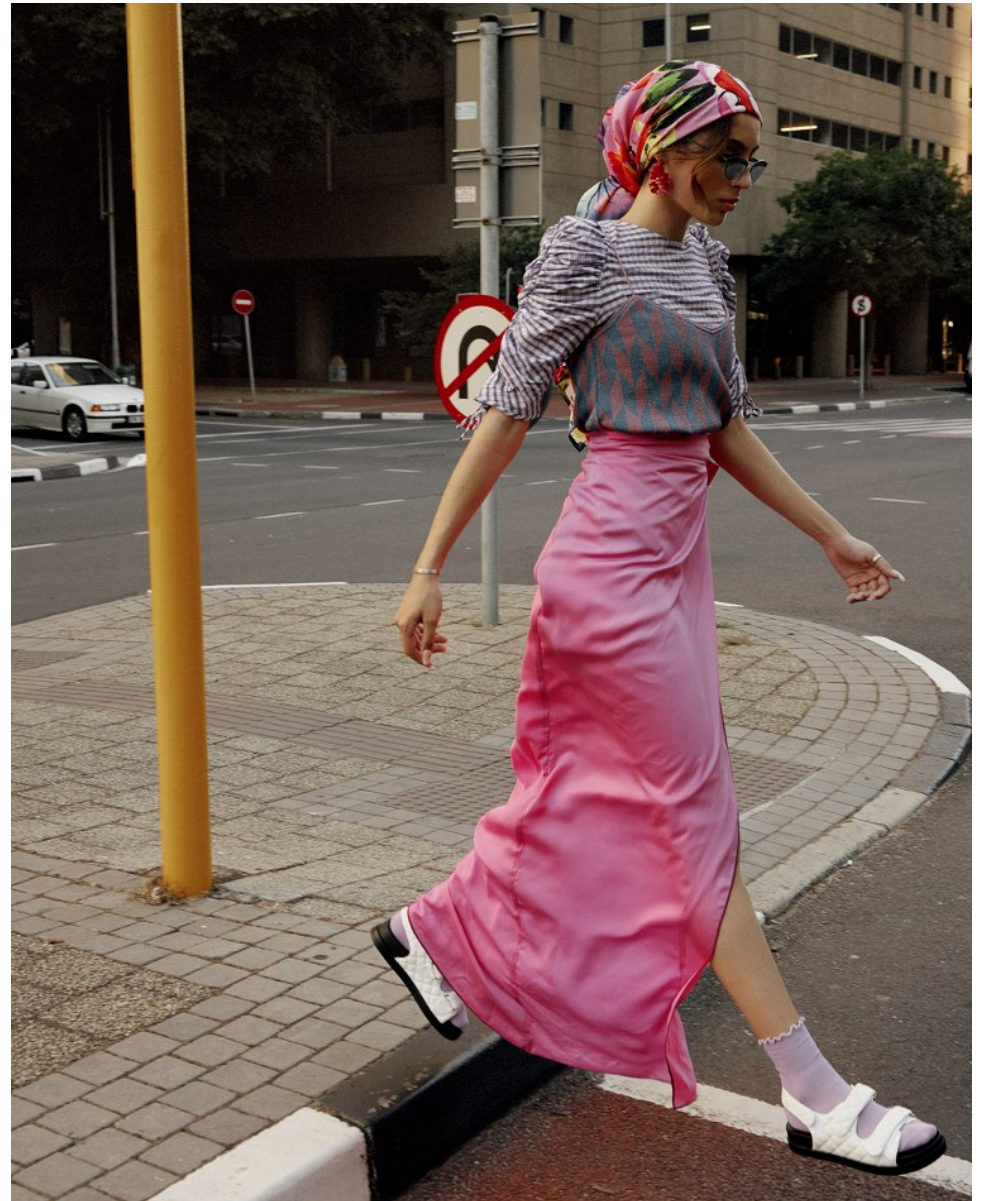

BOSS MODELS

CAPE TOWN

HAFIDHA MASOET

Height: 170cm Bust: 82cm Waist: 61cm Hips: 92cm Shoe: 5 UK Hair: Dark Brown Eyes: Green