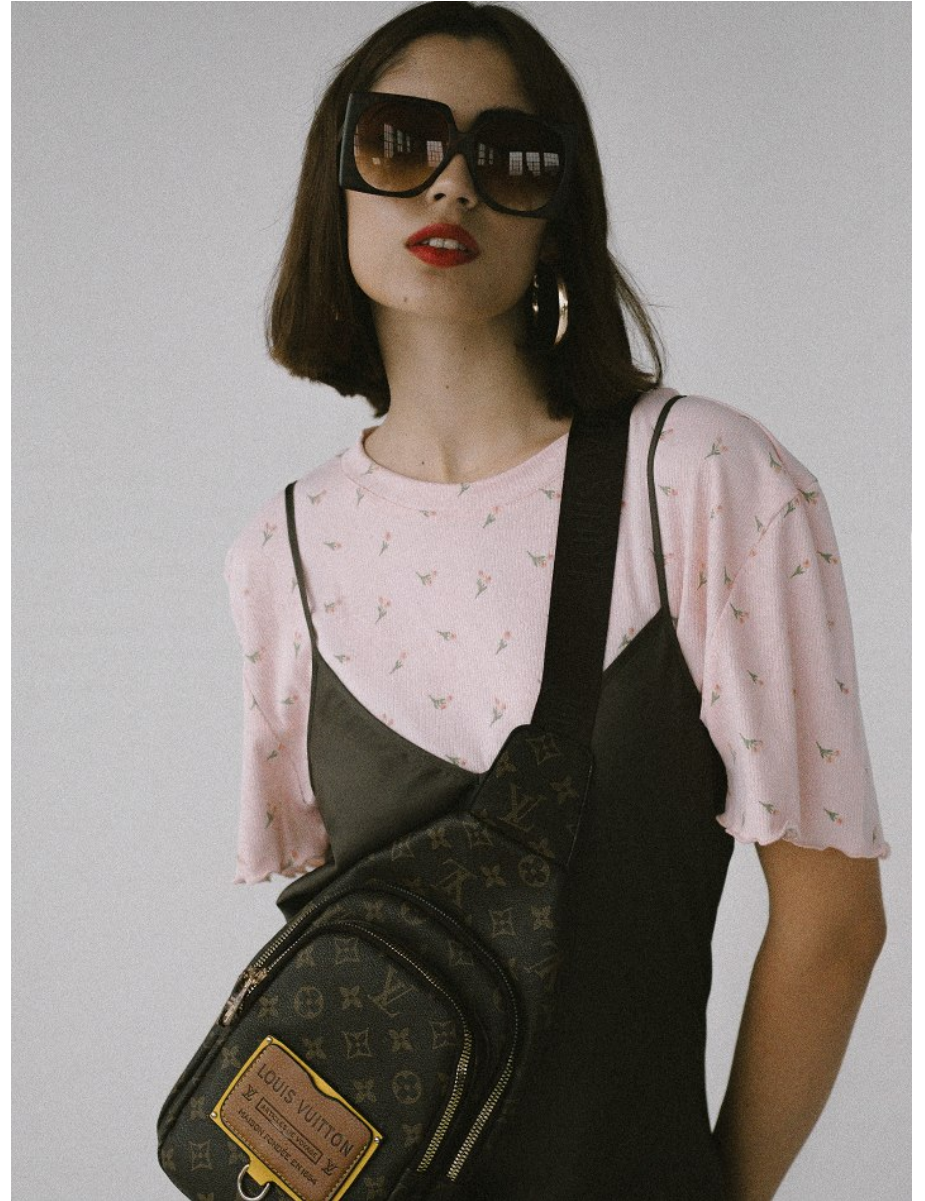

BOSS MODELS

CAPE TOWN

HAFIDHA MASOET

Height: 170cm Bust: 82cm Waist: 61cm Hips: 92cm Shoe: 5 UK Hair: Dark Brown Eyes: Green