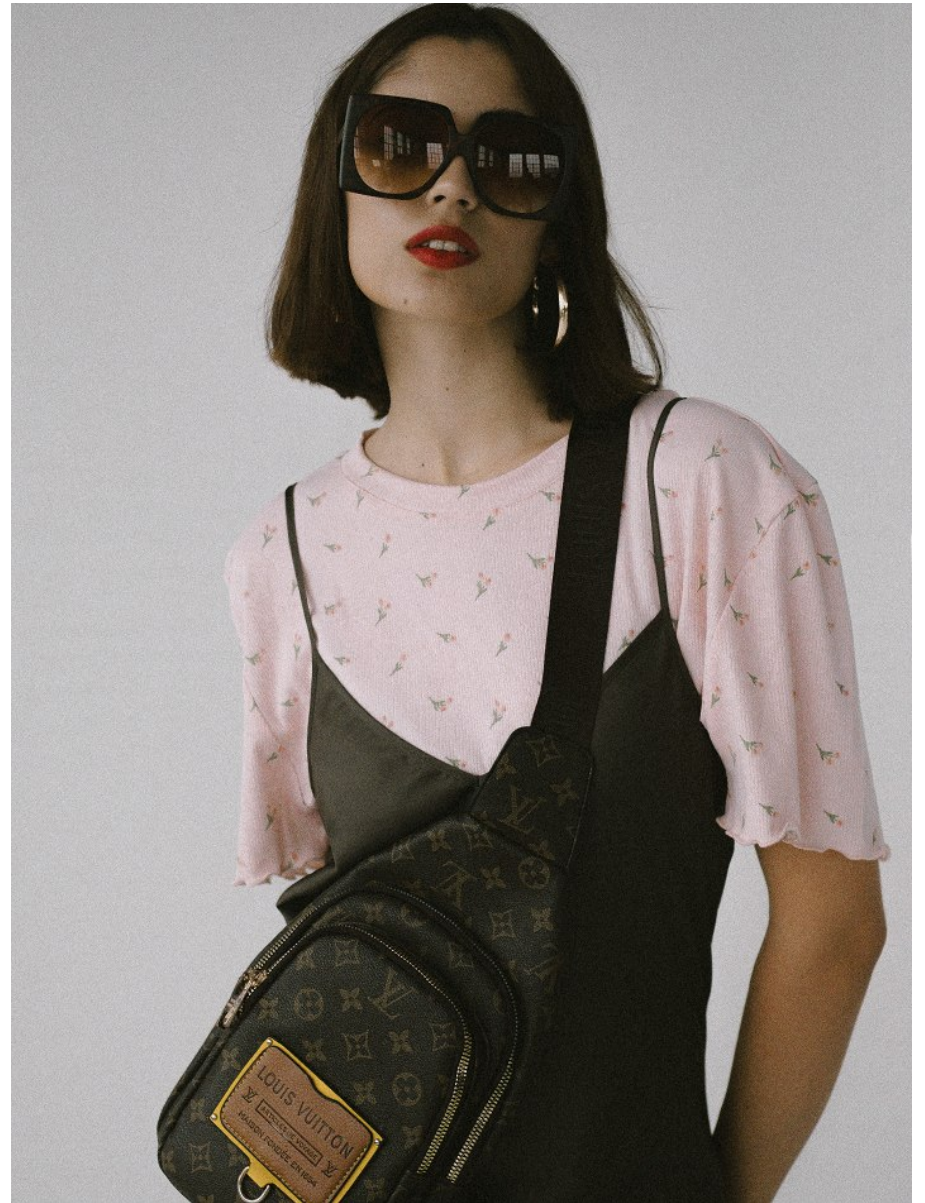

BOSS MODELS

CAPE TOWN

HAFIDHA MASOET

Height: 170cm Bust: 88cm Waist: 61cm Hips: 92cm Shoe: 5 UK Hair: Dark Brown Eyes: Green