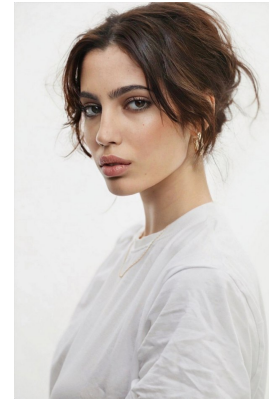

BOSS MODELS

CAPE TOWN

HAFIDHA MASOET

Height: 170cm Bust: 88cm Waist: 61cm Hips: 92cm Shoe: 5 UK Hair: Dark Brown Eyes: Green

BOSS MODELS

CAPE TOWN

HAFIDHA MASOET

Height: 170cm Bust: 88cm Waist: 61cm Hips: 92cm Shoe: 5 UK Hair: Dark Brown Eyes: Green

BOSS MODELS

CAPE TOWN

HAFIDHA MASOET

Height: 170cm Bust: 88cm Waist: 61cm Hips: 92cm Shoe: 5 UK Hair: Dark Brown Eyes: Green