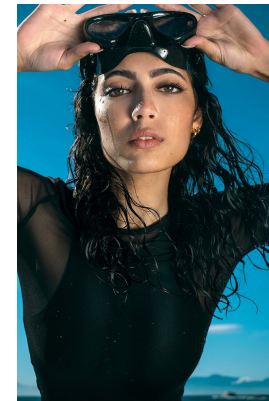

BOSS MODELS

CAPE TOWN

HAFIDHA MASOET

Height: 170cm Bust: 88cm Waist: 61cm Hips: 92cm Shoe: 5 UK Hair: Dark Brown Eyes: Green

BOSS MODELS

CAPE TOWN

HAFIDHA MASOET

Height: 170cm Bust: 88cm Waist: 61cm Hips: 92cm Shoe: 5 UK Hair: Dark Brown Eyes: Green

BOSS MODELS

CAPE TOWN

HAFIDHA MASOET

Height: 170cm Bust: 88cm Waist: 61cm Hips: 92cm Shoe: 5 UK Hair: Dark Brown Eyes: Green