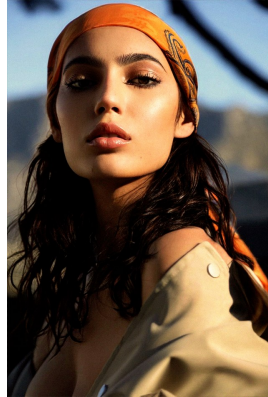

BOSS MODELS

CAPE TOWN

HAFIDHA MASOET

Height: 170cm Bust: 88cm Waist: 61cm Hips: 92cm Shoe: 5 UK Hair: Dark Brown Eyes: Green

BOSS MODELS

CAPE TOWN

HAFIDHA MASOET

Height: 170cm Bust: 88cm Waist: 61cm Hips: 92cm Shoe: 5 UK Hair: Dark Brown Eyes: Green

BOSS MODELS

CAPE TOWN

HAFIDHA MASOET

Height: 170cm Bust: 88cm Waist: 61cm Hips: 92cm Shoe: 5 UK Hair: Dark Brown Eyes: Green