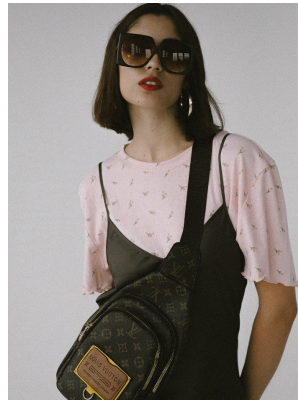

BOSS MODELS

CAPE TOWN

HAFIDHA MASOET

Height: 170cm Bust: 88cm Waist: 61cm Hips: 92cm Shoe: 5 UK Hair: Dark Brown Eyes: Green

BOSS MODELS

CAPE TOWN

HAFIDHA MASOET

Height: 170cm Bust: 88cm Waist: 61cm Hips: 92cm Shoe: 5 UK Hair: Dark Brown Eyes: Green

BOSS MODELS

CAPE TOWN

HAFIDHA MASOET

Height: 170cm Bust: 88cm Waist: 61cm Hips: 92cm Shoe: 5 UK Hair: Dark Brown Eyes: Green