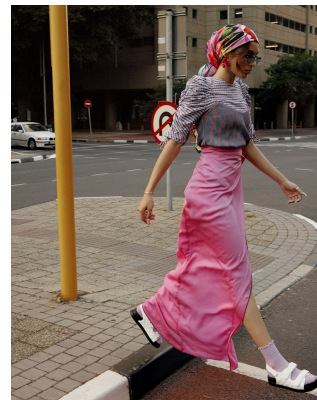

BOSS MODELS

CAPE TOWN

HAFIDHA MASOET

Height: 170cm Bust: 88cm Waist: 61cm Hips: 92cm Shoe: 5 UK Hair: Dark Brown Eyes: Green

BOSS MODELS

CAPE TOWN

HAFIDHA MASOET

Height: 170cm Bust: 88cm Waist: 61cm Hips: 92cm Shoe: 5 UK Hair: Dark Brown Eyes: Green

BOSS MODELS

CAPE TOWN

HAFIDHA MASOET

Height: 170cm Bust: 88cm Waist: 61cm Hips: 92cm Shoe: 5 UK Hair: Dark Brown Eyes: Green