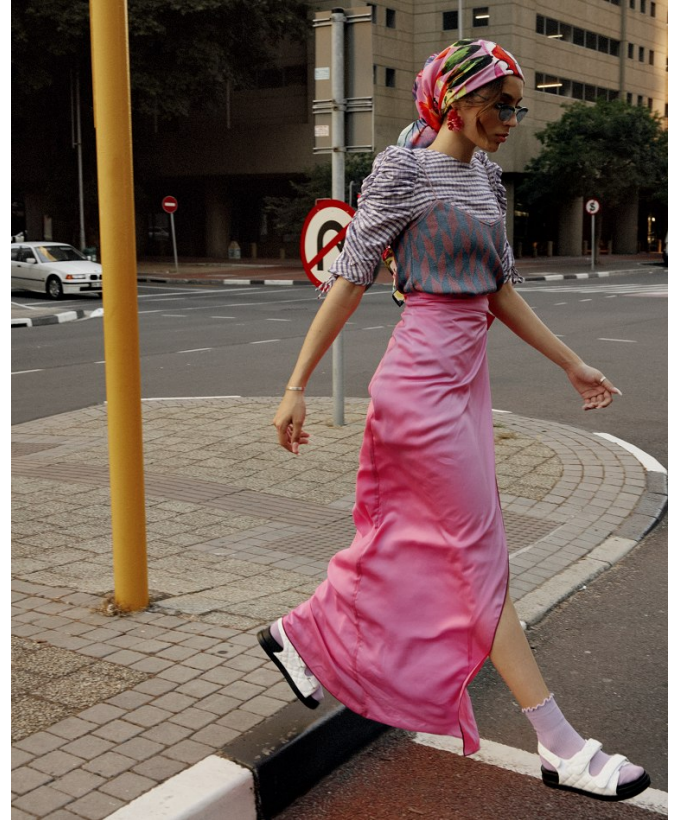

BOSS MODELS

CAPE TOWN

HAFIDHA MASOET

Height: 170cm Bust: 88cm Waist: 61cm Hips: 92cm Shoe: 5 UK Hair: Dark Brown Eyes: Green