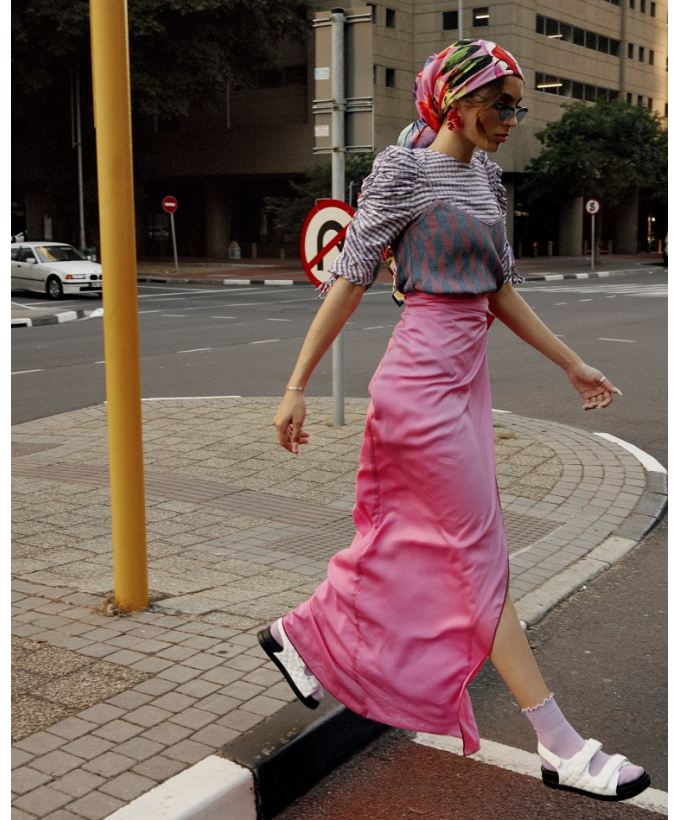

BOSS MODELS

CAPE TOWN

HAFIDHA MASOET

Height: 170cm Bust: 82cm Waist: 61cm Hips: 92cm Shoe: 5 UK Hair: Dark Brown Eyes: Green