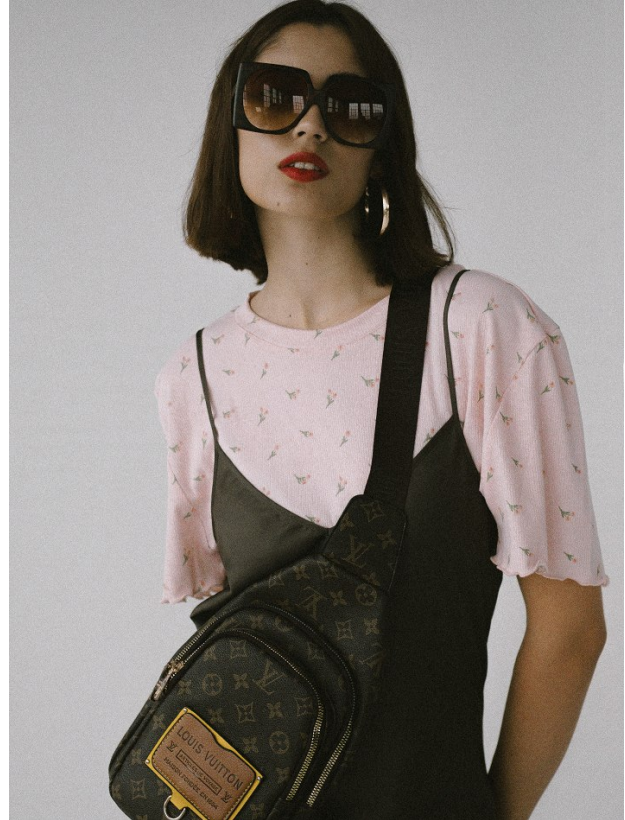

BOSS MODELS

CAPE TOWN

HAFIDHA MASOET

Height: 170cm Bust: 82cm Waist: 61cm Hips: 92cm Shoe: 5 UK Hair: Dark Brown Eyes: Green

BOSS MODELS

CAPE TOWN

HAFIDHA MASOET

Height: 170cm Bust: 82cm Waist: 61cm Hips: 92cm Shoe: 5 UK Hair: Dark Brown Eyes: Green

BOSS MODELS

CAPE TOWN

HAFIDHA MASOET

Height: 170cm Bust: 82cm Waist: 61cm Hips: 92cm Shoe: 5 UK Hair: Dark Brown Eyes: Green

BOSS MODELS

CAPE TOWN

BEAUMODE

SEVENTIES & THE CITY

LANG UIT!
Hoed: Blouse en broek: Sisy, zonnebril: MBP
shirt: Cividini, sokken: Calzedonia, armband:
Olyria, oren: Jewellery, sandalen: Cox

70 BEAUMODE 71

A full-page photograph of a woman lying on her side on a green lawn. She is wearing a light green short-sleeved shirt tucked into a patterned jumpsuit with a diamond or lattice pattern in orange and green. She is also wearing a red and white patterned hat, red sunglasses, and red strappy sandals. Her right hand is resting on her hip, and her left hand is near her head. The background is a simple green lawn.