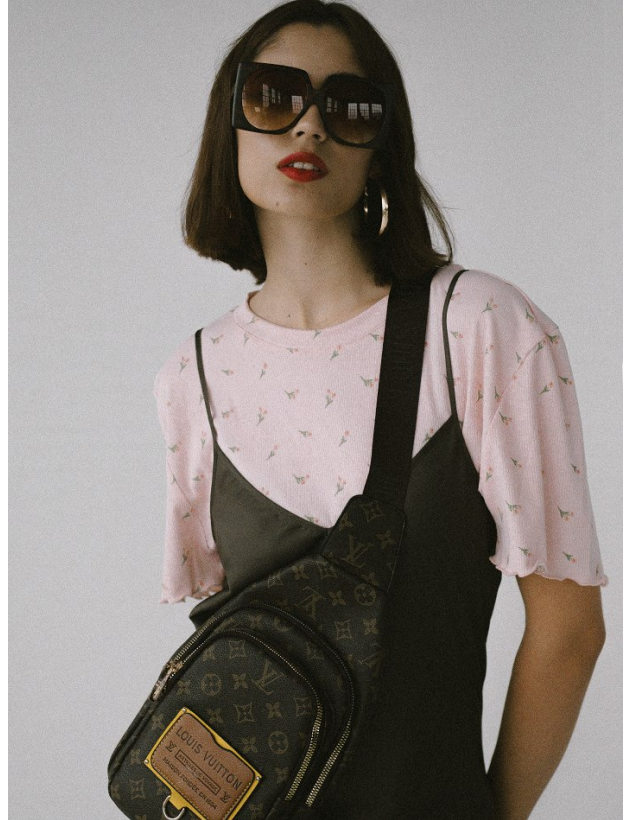

BOSS MODELS

CAPE TOWN

HAFIDHA MASOET

Height: 170cm Bust: 88cm Waist: 61cm Hips: 92cm Shoe: 5 UK Hair: Dark Brown Eyes: Green

BOSS MODELS

CAPE TOWN

HAFIDHA MASOET

Height: 170cm Bust: 88cm Waist: 61cm Hips: 92cm Shoe: 5 UK Hair: Dark Brown Eyes: Green

BOSS MODELS

CAPE TOWN

HAFIDHA MASOET

Height: 170cm Bust: 88cm Waist: 61cm Hips: 92cm Shoe: 5 UK Hair: Dark Brown Eyes: Green

BOSS MODELS

CAPE TOWN

BEAUMODE

SEVENTIES & THE CITY