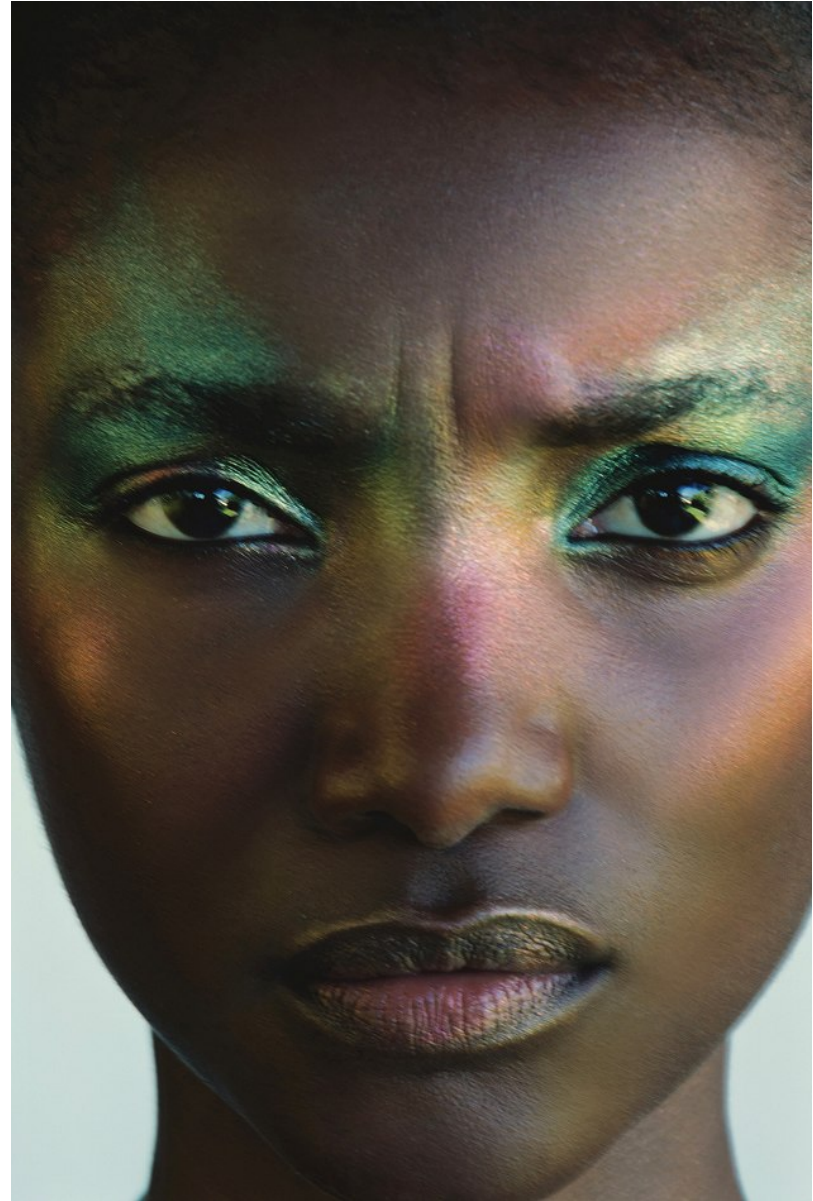

BOSS MODELS

CAPE TOWN

Height: 175cm Bust: 84cm Waist: 64cm Hips: 96cm Shoe: 6 UK Hair: Black Eyes: Brown