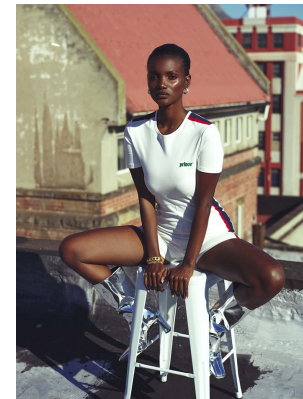

BOSS MODELS

CAPE TOWN

SIA LYIMO

Height: 175cm Bust: 84cm Waist: 64cm Hips: 96cm Shoe: 6 UK Hair: Black Eyes: Brown

BOSS MODELS

CAPE TOWN

SIA LYIMO

Height: 175cm Bust: 84cm Waist: 64cm Hips: 96cm Shoe: 6 UK Hair: Black Eyes: Brown

BOSS MODELS

CAPE TOWN

SIA LYIMO

Height: 175cm Bust: 84cm Waist: 64cm Hips: 96cm Shoe: 6 UK Hair: Black Eyes: Brown