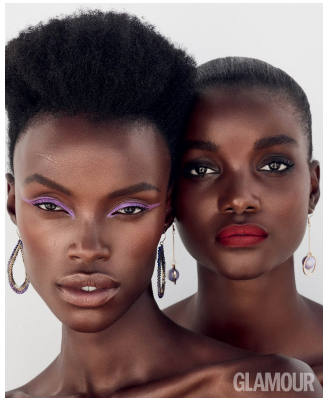

BOSS MODELS

CAPE TOWN

SIA LYIMO

Height: 175cm Bust: 84cm Waist: 64cm Hips: 96cm Shoe: 6 UK Hair: Black Eyes: Brown

BOSS MODELS

CAPE TOWN

SIA LYIMO

Height: 175cm Bust: 84cm Waist: 64cm Hips: 96cm Shoe: 6 UK Hair: Black Eyes: Brown

BOSS MODELS

CAPE TOWN

SIA LYIMO

Height: 175cm Bust: 84cm Waist: 64cm Hips: 96cm Shoe: 6 UK Hair: Black Eyes: Brown