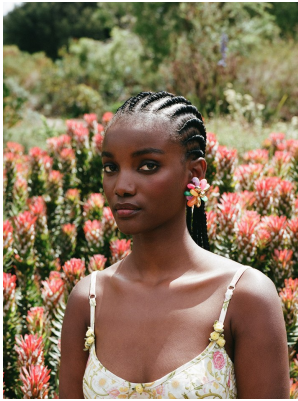

BOSS MODELS

CAPE TOWN

SIA LYIMO

Height: 175cm Bust: 84cm Waist: 64cm Hips: 96cm Shoe: 6 UK Hair: Black Eyes: Brown

BOSS MODELS

CAPE TOWN

SIA LYIMO

Height: 175cm Bust: 84cm Waist: 64cm Hips: 96cm Shoe: 6 UK Hair: Black Eyes: Brown

BOSS MODELS

CAPE TOWN

SIA LYIMO

Height: 175cm Bust: 84cm Waist: 64cm Hips: 96cm Shoe: 6 UK Hair: Black Eyes: Brown