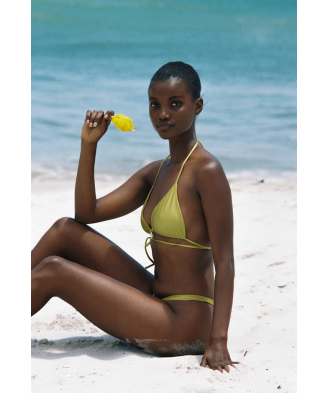

BOSS MODELS

CAPE TOWN

SIA LYIMO

Height: 175cm Bust: 84cm Waist: 64cm Hips: 96cm Shoe: 6 UK Hair: Black Eyes: Brown

BOSS MODELS

CAPE TOWN

SIA LYIMO

Height: 175cm Bust: 84cm Waist: 64cm Hips: 96cm Shoe: 6 UK Hair: Black Eyes: Brown

BOSS MODELS

CAPE TOWN

SIA LYIMO

Height: 175cm Bust: 84cm Waist: 64cm Hips: 96cm Shoe: 6 UK Hair: Black Eyes: Brown