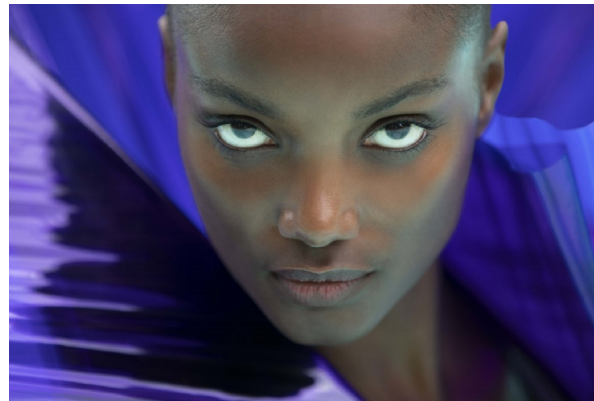

BOSS MODELS

CAPE TOWN

SIA LYIMO

Height: 175cm Bust: 84cm Waist: 64cm Hips: 96cm Shoe: 6 UK Hair: Black Eyes: Brown

BOSS MODELS

CAPE TOWN

SIA LYIMO

Height: 175cm Bust: 84cm Waist: 64cm Hips: 96cm Shoe: 6 UK Hair: Black Eyes: Brown

BOSS MODELS

CAPE TOWN

SIA LYIMO

Height: 175cm Bust: 84cm Waist: 64cm Hips: 96cm Shoe: 6 UK Hair: Black Eyes: Brown