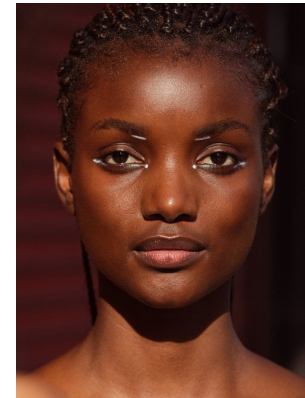

BOSS MODELS

CAPE TOWN

SIA LYIMO

Height: 175cm Bust: 84cm Waist: 64cm Hips: 96cm Shoe: 6 UK Hair: Black Eyes: Brown

BOSS MODELS

CAPE TOWN

SIA LYIMO

Height: 175cm Bust: 84cm Waist: 64cm Hips: 96cm Shoe: 6 UK Hair: Black Eyes: Brown

BOSS MODELS

CAPE TOWN

SIA LYIMO

Height: 175cm Bust: 84cm Waist: 64cm Hips: 96cm Shoe: 6 UK Hair: Black Eyes: Brown