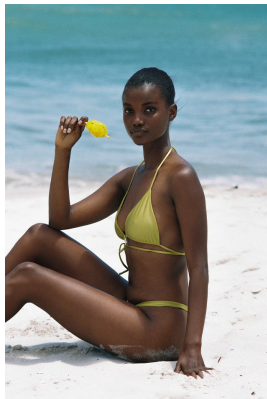

BOSS MODELS

CAPE TOWN

SIA LYIMO

Height: 175cm Bust: 84cm Waist: 64cm Hips: 96cm Shoe: 6 UK Hair: Black Eyes: Brown

BOSS MODELS

CAPE TOWN

SIA LYIMO

Height: 175cm Bust: 84cm Waist: 64cm Hips: 96cm Shoe: 6 UK Hair: Black Eyes: Brown

BOSS MODELS

CAPE TOWN

SIA LYIMO

Height: 175cm Bust: 84cm Waist: 64cm Hips: 96cm Shoe: 6 UK Hair: Black Eyes: Brown