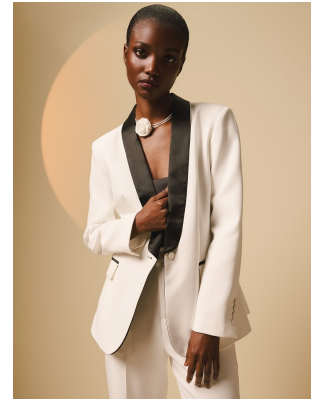

BOSS MODELS

CAPE TOWN

SIA LYIMO

Height: 175cm Bust: 84cm Waist: 64cm Hips: 96cm Shoe: 6 UK Hair: Black Eyes: Brown

BOSS MODELS

CAPE TOWN

SIA LYIMO

Height: 175cm Bust: 84cm Waist: 64cm Hips: 96cm Shoe: 6 UK Hair: Black Eyes: Brown

BOSS MODELS

CAPE TOWN

SIA LYIMO

Height: 175cm Bust: 84cm Waist: 64cm Hips: 96cm Shoe: 6 UK Hair: Black Eyes: Brown