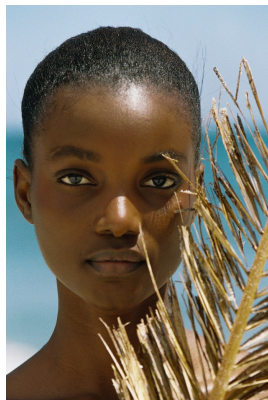

BOSS MODELS

CAPE TOWN

SIA LYIMO

Height: 175cm Bust: 84cm Waist: 64cm Hips: 96cm Shoe: 6 UK Hair: Black Eyes: Brown

BOSS MODELS

CAPE TOWN

SIA LYIMO

Height: 175cm Bust: 84cm Waist: 64cm Hips: 96cm Shoe: 6 UK Hair: Black Eyes: Brown

BOSS MODELS

CAPE TOWN

SIA LYIMO

Height: 175cm Bust: 84cm Waist: 64cm Hips: 96cm Shoe: 6 UK Hair: Black Eyes: Brown