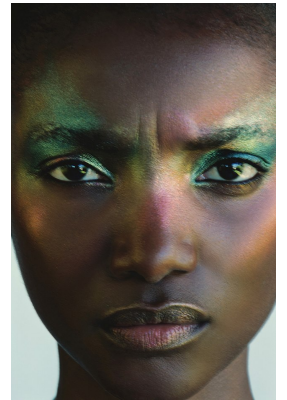

BOSS MODELS

CAPE TOWN

SIA LYIMO

Height: 175cm Bust: 84cm Waist: 64cm Hips: 96cm Shoe: 6 UK Hair: Black Eyes: Brown

BOSS MODELS

CAPE TOWN

SIA LYIMO

Height: 175cm Bust: 84cm Waist: 64cm Hips: 96cm Shoe: 6 UK Hair: Black Eyes: Brown

BOSS MODELS

CAPE TOWN

SIA LYIMO

Height: 175cm Bust: 84cm Waist: 64cm Hips: 96cm Shoe: 6 UK Hair: Black Eyes: Brown