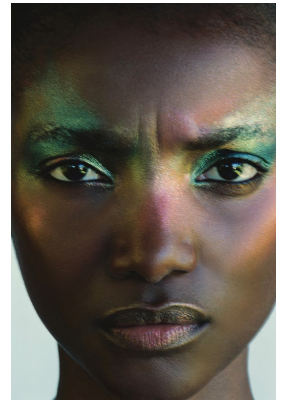

BOSS MODELS

CAPE TOWN

SIA LYIMO

Height: 175cm Bust: 84cm Waist: 64cm Hips: 96cm Shoe: 6 UK Hair: Black Eyes: Brown

BOSS MODELS

CAPE TOWN

SIA LYIMO

Height: 175cm Bust: 84cm Waist: 64cm Hips: 96cm Shoe: 6 UK Hair: Black Eyes: Brown

BOSS MODELS

CAPE TOWN

SIA LYIMO

Height: 175cm Bust: 84cm Waist: 64cm Hips: 96cm Shoe: 6 UK Hair: Black Eyes: Brown