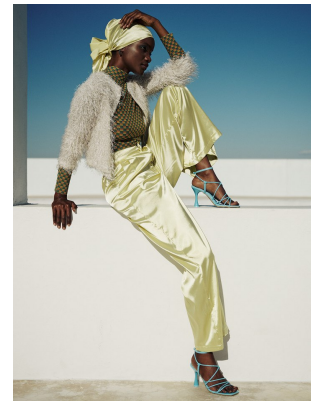

BOSS MODELS

CAPE TOWN

SIA LYIMO

Height: 175cm Bust: 84cm Waist: 64cm Hips: 96cm Shoe: 6 UK Hair: Black Eyes: Brown

BOSS MODELS

CAPE TOWN

SIA LYIMO

Height: 175cm Bust: 84cm Waist: 64cm Hips: 96cm Shoe: 6 UK Hair: Black Eyes: Brown

BOSS MODELS

CAPE TOWN

SIA LYIMO

Height: 175cm Bust: 84cm Waist: 64cm Hips: 96cm Shoe: 6 UK Hair: Black Eyes: Brown