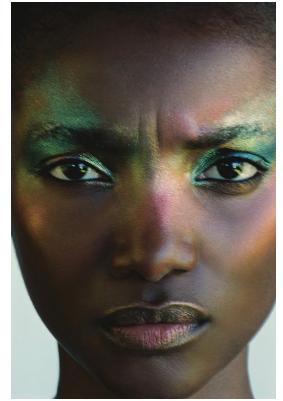

BOSS MODELS

CAPE TOWN

SIA LYIMO

Height: 175cm Bust: 84cm Waist: 64cm Hips: 96cm Shoe: 6 UK Hair: Black Eyes: Brown

BOSS MODELS

CAPE TOWN

SIA LYIMO

Height: 175cm Bust: 84cm Waist: 64cm Hips: 96cm Shoe: 6 UK Hair: Black Eyes: Brown

BOSS MODELS

CAPE TOWN

SIA LYIMO

Height: 175cm Bust: 84cm Waist: 64cm Hips: 96cm Shoe: 6 UK Hair: Black Eyes: Brown