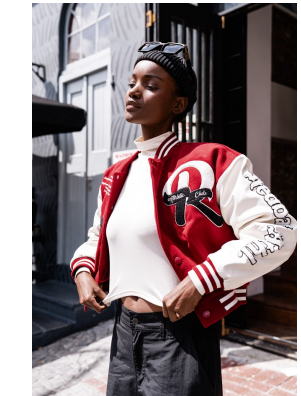

BOSS MODELS

CAPE TOWN

SIA LYIMO

Height: 175cm Bust: 84cm Waist: 64cm Hips: 96cm Shoe: 6 UK Hair: Black Eyes: Brown

BOSS MODELS

CAPE TOWN

SIA LYIMO

Height: 175cm Bust: 84cm Waist: 64cm Hips: 96cm Shoe: 6 UK Hair: Black Eyes: Brown

BOSS MODELS

CAPE TOWN

SIA LYIMO

Height: 175cm Bust: 84cm Waist: 64cm Hips: 96cm Shoe: 6 UK Hair: Black Eyes: Brown