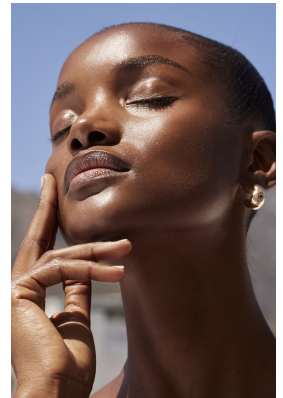

BOSS MODELS

CAPE TOWN

SIA LYIMO

Height: 175cm Bust: 84cm Waist: 64cm Hips: 96cm Shoe: 6 UK Hair: Black Eyes: Brown

BOSS MODELS

CAPE TOWN

SIA LYIMO

Height: 175cm Bust: 84cm Waist: 64cm Hips: 96cm Shoe: 6 UK Hair: Black Eyes: Brown

BOSS MODELS

CAPE TOWN

SIA LYIMO

Height: 175cm Bust: 84cm Waist: 64cm Hips: 96cm Shoe: 6 UK Hair: Black Eyes: Brown