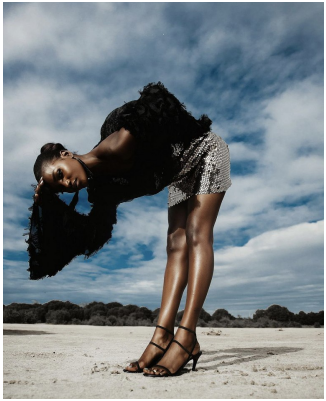

BOSS MODELS

CAPE TOWN

SIA LYIMO

Height: 175cm Bust: 84cm Waist: 64cm Hips: 96cm Shoe: 6 UK Hair: Black Eyes: Brown

BOSS MODELS

CAPE TOWN

SIA LYIMO

Height: 175cm Bust: 84cm Waist: 64cm Hips: 96cm Shoe: 6 UK Hair: Black Eyes: Brown

BOSS MODELS

CAPE TOWN

SIA LYIMO

Height: 175cm Bust: 84cm Waist: 64cm Hips: 96cm Shoe: 6 UK Hair: Black Eyes: Brown