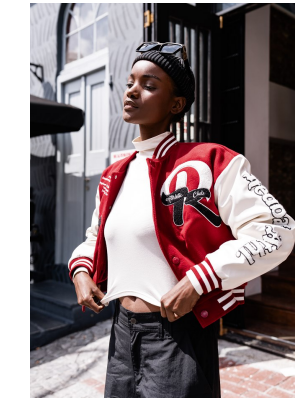

BOSS MODELS

CAPE TOWN

SIA LYIMO

Height: 175cm Bust: 84cm Waist: 64cm Hips: 96cm Shoe: 6 UK Hair: Black Eyes: Brown

BOSS MODELS

CAPE TOWN

SIA LYIMO

Height: 175cm Bust: 84cm Waist: 64cm Hips: 96cm Shoe: 6 UK Hair: Black Eyes: Brown

BOSS MODELS

CAPE TOWN

SIA LYIMO

Height: 175cm Bust: 84cm Waist: 64cm Hips: 96cm Shoe: 6 UK Hair: Black Eyes: Brown