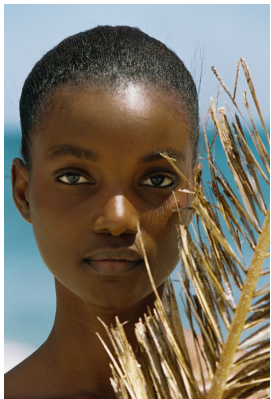

BOSS MODELS

CAPE TOWN

SIA LYIMO

Height: 175cm Bust: 84cm Waist: 64cm Hips: 96cm Shoe: 6 UK Hair: Black Eyes: Brown

BOSS MODELS

CAPE TOWN

SIA LYIMO

Height: 175cm Bust: 84cm Waist: 64cm Hips: 96cm Shoe: 6 UK Hair: Black Eyes: Brown

BOSS MODELS

CAPE TOWN

SIA LYIMO

Height: 175cm Bust: 84cm Waist: 64cm Hips: 96cm Shoe: 6 UK Hair: Black Eyes: Brown