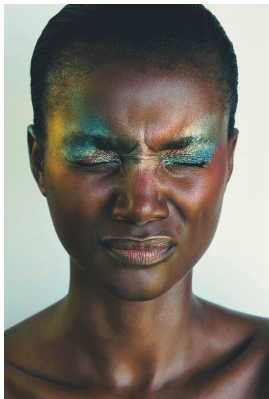

BOSS MODELS

CAPE TOWN

SIA LYIMO

Height: 175cm Bust: 84cm Waist: 64cm Hips: 96cm Shoe: 6 UK Hair: Black Eyes: Brown

BOSS MODELS

CAPE TOWN

SIA LYIMO

Height: 175cm Bust: 84cm Waist: 64cm Hips: 96cm Shoe: 6 UK Hair: Black Eyes: Brown

BOSS MODELS

CAPE TOWN

SIA LYIMO

Height: 175cm Bust: 84cm Waist: 64cm Hips: 96cm Shoe: 6 UK Hair: Black Eyes: Brown