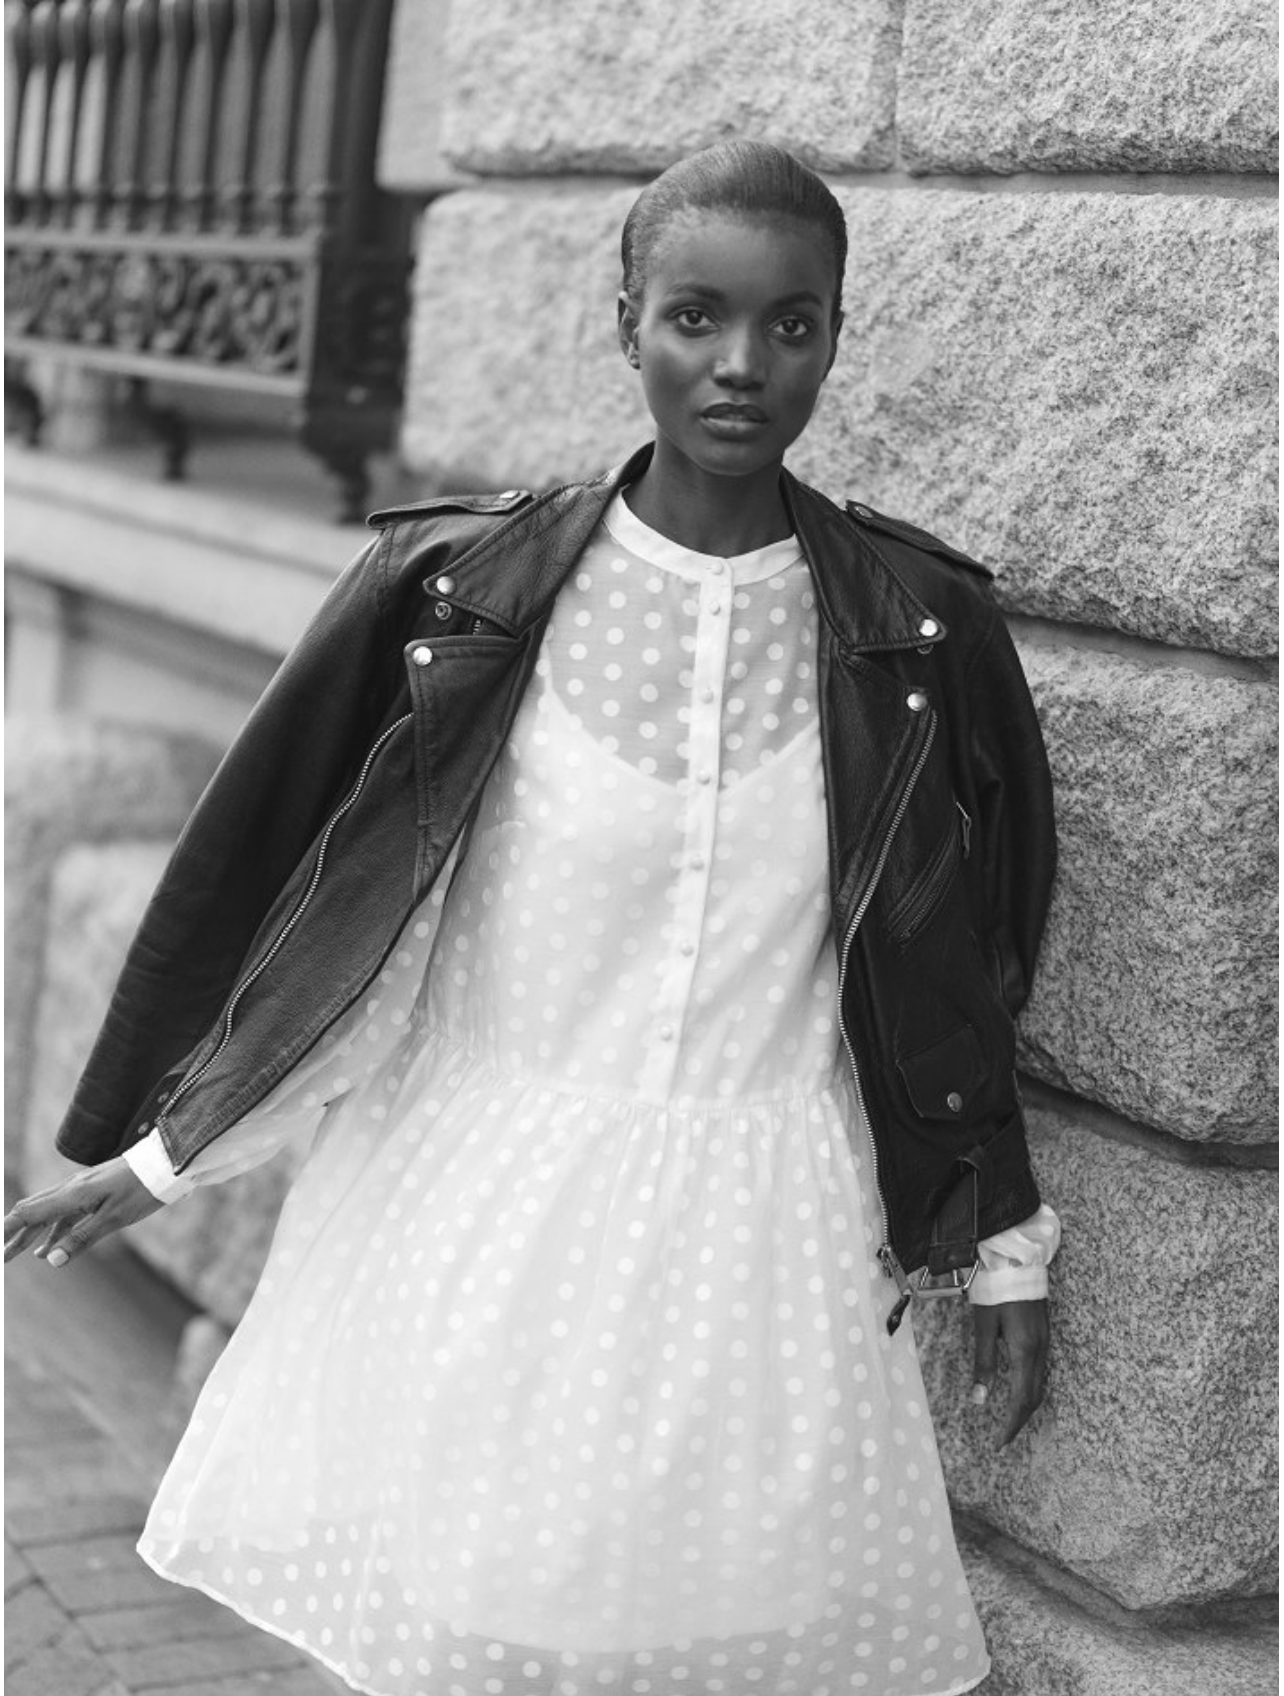

BOSS MODELS

CAPE TOWN

SIA LYIMO

Height: 175cm Bust: 84cm Waist: 64cm Hips: 96cm Shoe: 6 UK Hair: Black Eyes: Brown