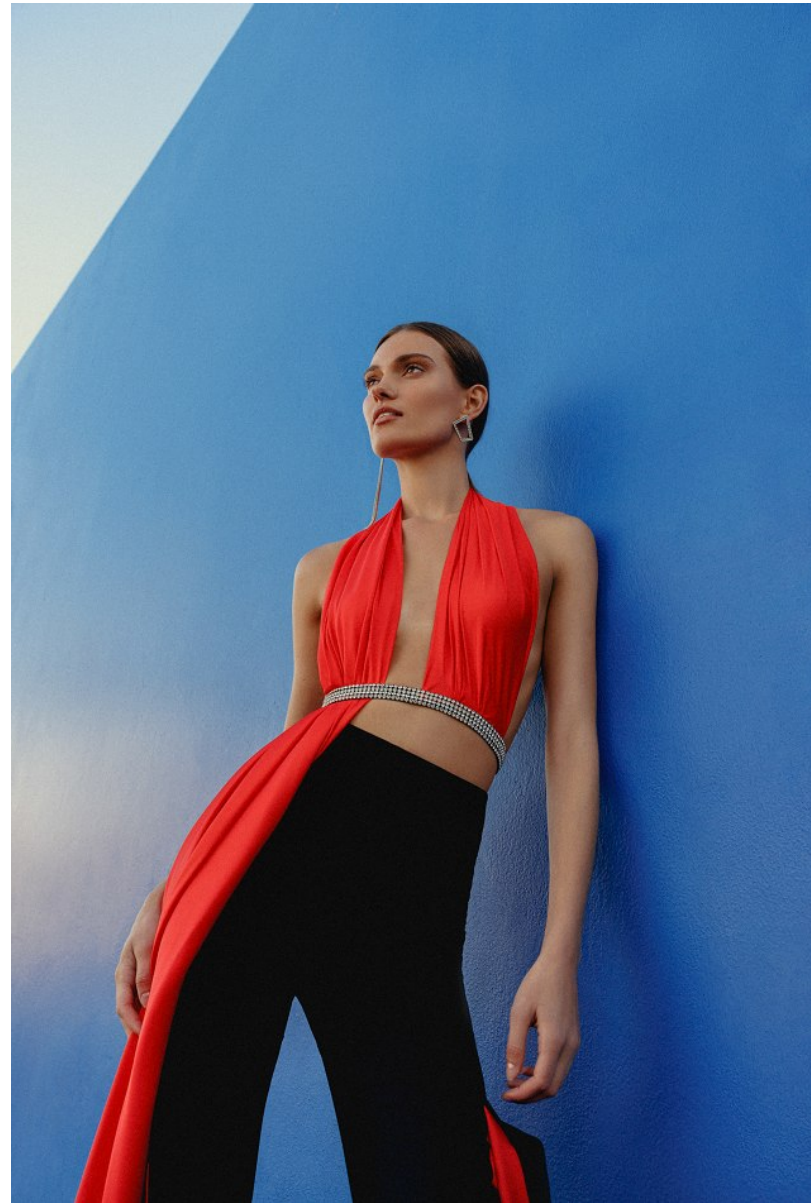

BOSS MODELS

CAPE TOWN

BIANCA GAVIN

Height: 173cm Bust: 81cm Waist: 65cm Hips: 90cm Shoe: 6 UK Hair: Brunette Eyes: Brown

BOSS MODELS

CAPE TOWN

BIANCA GAVIN

Height: 173cm Bust: 81cm Waist: 65cm Hips: 90cm Shoe: 6 UK Hair: Brunette Eyes: Brown