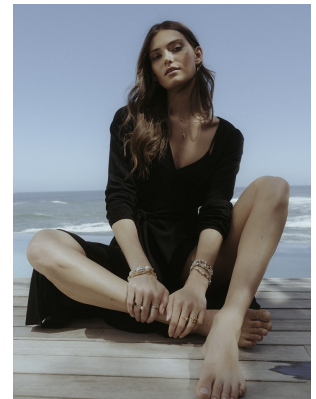

BOSS MODELS

CAPE TOWN

BIANCA GAVIN

Height: 173cm Bust: 81cm Waist: 65cm Hips: 90cm Shoe: 6 UK Hair: Brunette Eyes: Brown

BOSS MODELS

CAPE TOWN

BIANCA GAVIN

Height: 173cm Bust: 81cm Waist: 65cm Hips: 90cm Shoe: 6 UK Hair: Brunette Eyes: Brown

BOSS MODELS

CAPE TOWN

Image: Bianca Gavin represented by Boss Models Cape Town

BIANCA GAVIN

Height: 173cm Bust: 81cm Waist: 65cm Hips: 90cm Shoe: 6 UK Hair: Brunette Eyes: Brown