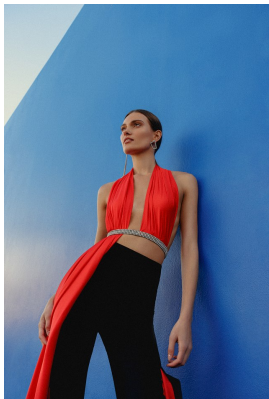

BOSS MODELS

CAPE TOWN

BIANCA GAVIN

Height: 173cm Bust: 81cm Waist: 65cm Hips: 90cm Shoe: 6 UK Hair: Brunette Eyes: Brown

BOSS MODELS

CAPE TOWN

BIANCA GAVIN

Height: 173cm Bust: 81cm Waist: 65cm Hips: 90cm Shoe: 6 UK Hair: Brunette Eyes: Brown

BOSS MODELS

CAPE TOWN

Image: Bianca Gavin represented by Boss Models Cape Town

BIANCA GAVIN

Height: 173cm Bust: 81cm Waist: 65cm Hips: 90cm Shoe: 6 UK Hair: Brunette Eyes: Brown