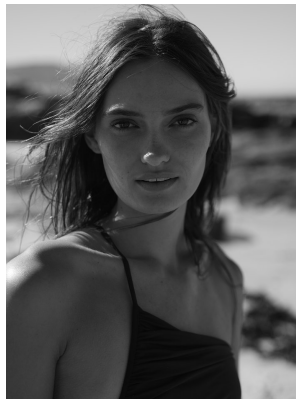

BOSS MODELS

CAPE TOWN

BIANCA GAVIN

Height: 173cm Bust: 81cm Waist: 65cm Hips: 90cm Shoe: 6 UK Hair: Brunette Eyes: Brown

BOSS MODELS

CAPE TOWN

BIANCA GAVIN

Height: 173cm Bust: 81cm Waist: 65cm Hips: 90cm Shoe: 6 UK Hair: Brunette Eyes: Brown

BOSS MODELS

CAPE TOWN

Image: Bianca Gavin represented by Boss Models Cape Town

BIANCA GAVIN

Height: 173cm Bust: 81cm Waist: 65cm Hips: 90cm Shoe: 6 UK Hair: Brunette Eyes: Brown