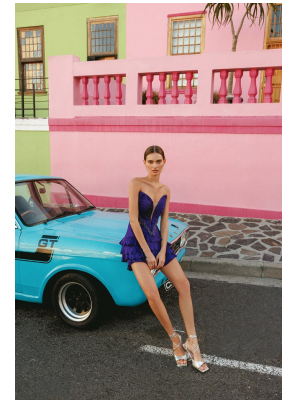

BOSS MODELS

CAPE TOWN

BIANCA GAVIN

Height: 173cm Bust: 81cm Waist: 65cm Hips: 90cm Shoe: 6 UK Hair: Brunette Eyes: Brown

BOSS MODELS

CAPE TOWN

BIANCA GAVIN

Height: 173cm Bust: 81cm Waist: 65cm Hips: 90cm Shoe: 6 UK Hair: Brunette Eyes: Brown

BOSS MODELS

CAPE TOWN

Image: Bianca Gavin represented by Boss Models Cape Town

BIANCA GAVIN

Height: 173cm Bust: 81cm Waist: 65cm Hips: 90cm Shoe: 6 UK Hair: Brunette Eyes: Brown