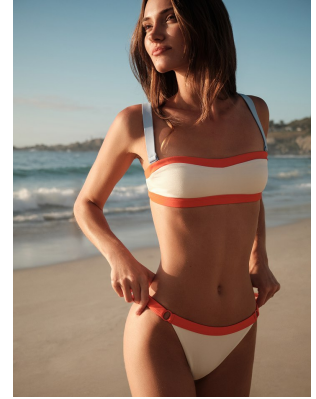

BOSS MODELS

CAPE TOWN

BIANCA GAVIN

Height: 173cm Bust: 81cm Waist: 65cm Hips: 90cm Shoe: 6 UK Hair: Brunette Eyes: Brown

BOSS MODELS

CAPE TOWN

BIANCA GAVIN

Height: 173cm Bust: 81cm Waist: 65cm Hips: 90cm Shoe: 6 UK Hair: Brunette Eyes: Brown

BOSS MODELS

CAPE TOWN

Image: Bianca Gavin represented by Boss Models Cape Town

BIANCA GAVIN

Height: 173cm Bust: 81cm Waist: 65cm Hips: 90cm Shoe: 6 UK Hair: Brunette Eyes: Brown