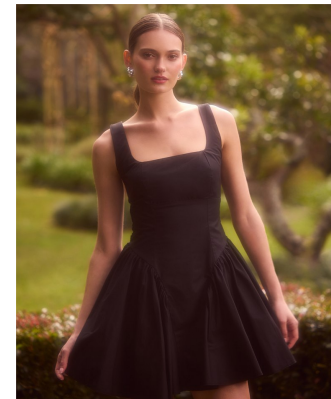

BOSS MODELS

CAPE TOWN

BIANCA GAVIN

Height: 173cm Bust: 81cm Waist: 65cm Hips: 90cm Shoe: 6 UK Hair: Brunette Eyes: Brown

BOSS MODELS

CAPE TOWN

BIANCA GAVIN

Height: 173cm Bust: 81cm Waist: 65cm Hips: 90cm Shoe: 6 UK Hair: Brunette Eyes: Brown

BOSS MODELS

CAPE TOWN

Image: Bianca Gavin represented by Boss Models Cape Town

BIANCA GAVIN

Height: 173cm Bust: 81cm Waist: 65cm Hips: 90cm Shoe: 6 UK Hair: Brunette Eyes: Brown