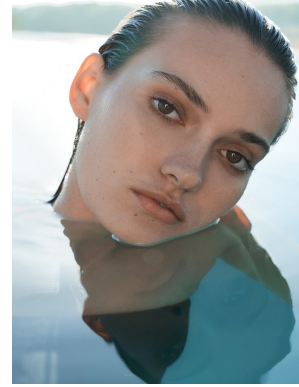

BOSS MODELS

CAPE TOWN

BIANCA GAVIN

Height: 173cm Bust: 81cm Waist: 65cm Hips: 90cm Shoe: 6 UK Hair: Brunette Eyes: Brown

BOSS MODELS

CAPE TOWN

BIANCA GAVIN

Height: 173cm Bust: 81cm Waist: 65cm Hips: 90cm Shoe: 6 UK Hair: Brunette Eyes: Brown

BOSS MODELS

CAPE TOWN

Image: Bianca Gavin represented by Boss Models Cape Town

BIANCA GAVIN

Height: 173cm Bust: 81cm Waist: 65cm Hips: 90cm Shoe: 6 UK Hair: Brunette Eyes: Brown