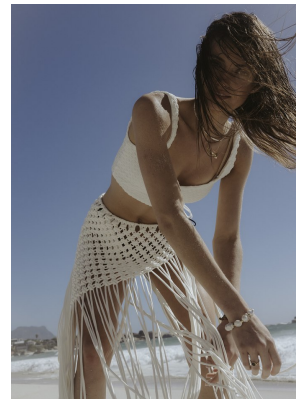

BOSS MODELS

CAPE TOWN

BIANCA GAVIN

Height: 173cm Bust: 81cm Waist: 65cm Hips: 90cm Shoe: 6 UK Hair: Brunette Eyes: Brown

BOSS MODELS

CAPE TOWN

BIANCA GAVIN

Height: 173cm Bust: 81cm Waist: 65cm Hips: 90cm Shoe: 6 UK Hair: Brunette Eyes: Brown

BOSS MODELS

CAPE TOWN

Image: Bianca Gavin represented by Boss Models Cape Town

BIANCA GAVIN

Height: 173cm Bust: 81cm Waist: 65cm Hips: 90cm Shoe: 6 UK Hair: Brunette Eyes: Brown