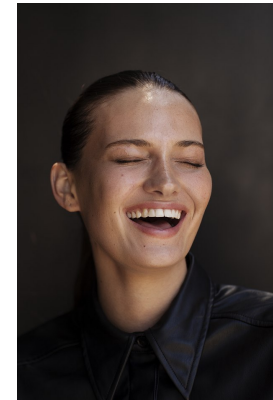

BOSS MODELS

CAPE TOWN

BIANCA GAVIN

Height: 173cm Bust: 81cm Waist: 65cm Hips: 90cm Shoe: 6 UK Hair: Brunette Eyes: Brown

BOSS MODELS

CAPE TOWN

BIANCA GAVIN

Height: 173cm Bust: 81cm Waist: 65cm Hips: 90cm Shoe: 6 UK Hair: Brunette Eyes: Brown

BOSS MODELS

CAPE TOWN

Image: Bianca Gavin represented by Boss Models Cape Town

BIANCA GAVIN

Height: 173cm Bust: 81cm Waist: 65cm Hips: 90cm Shoe: 6 UK Hair: Brunette Eyes: Brown