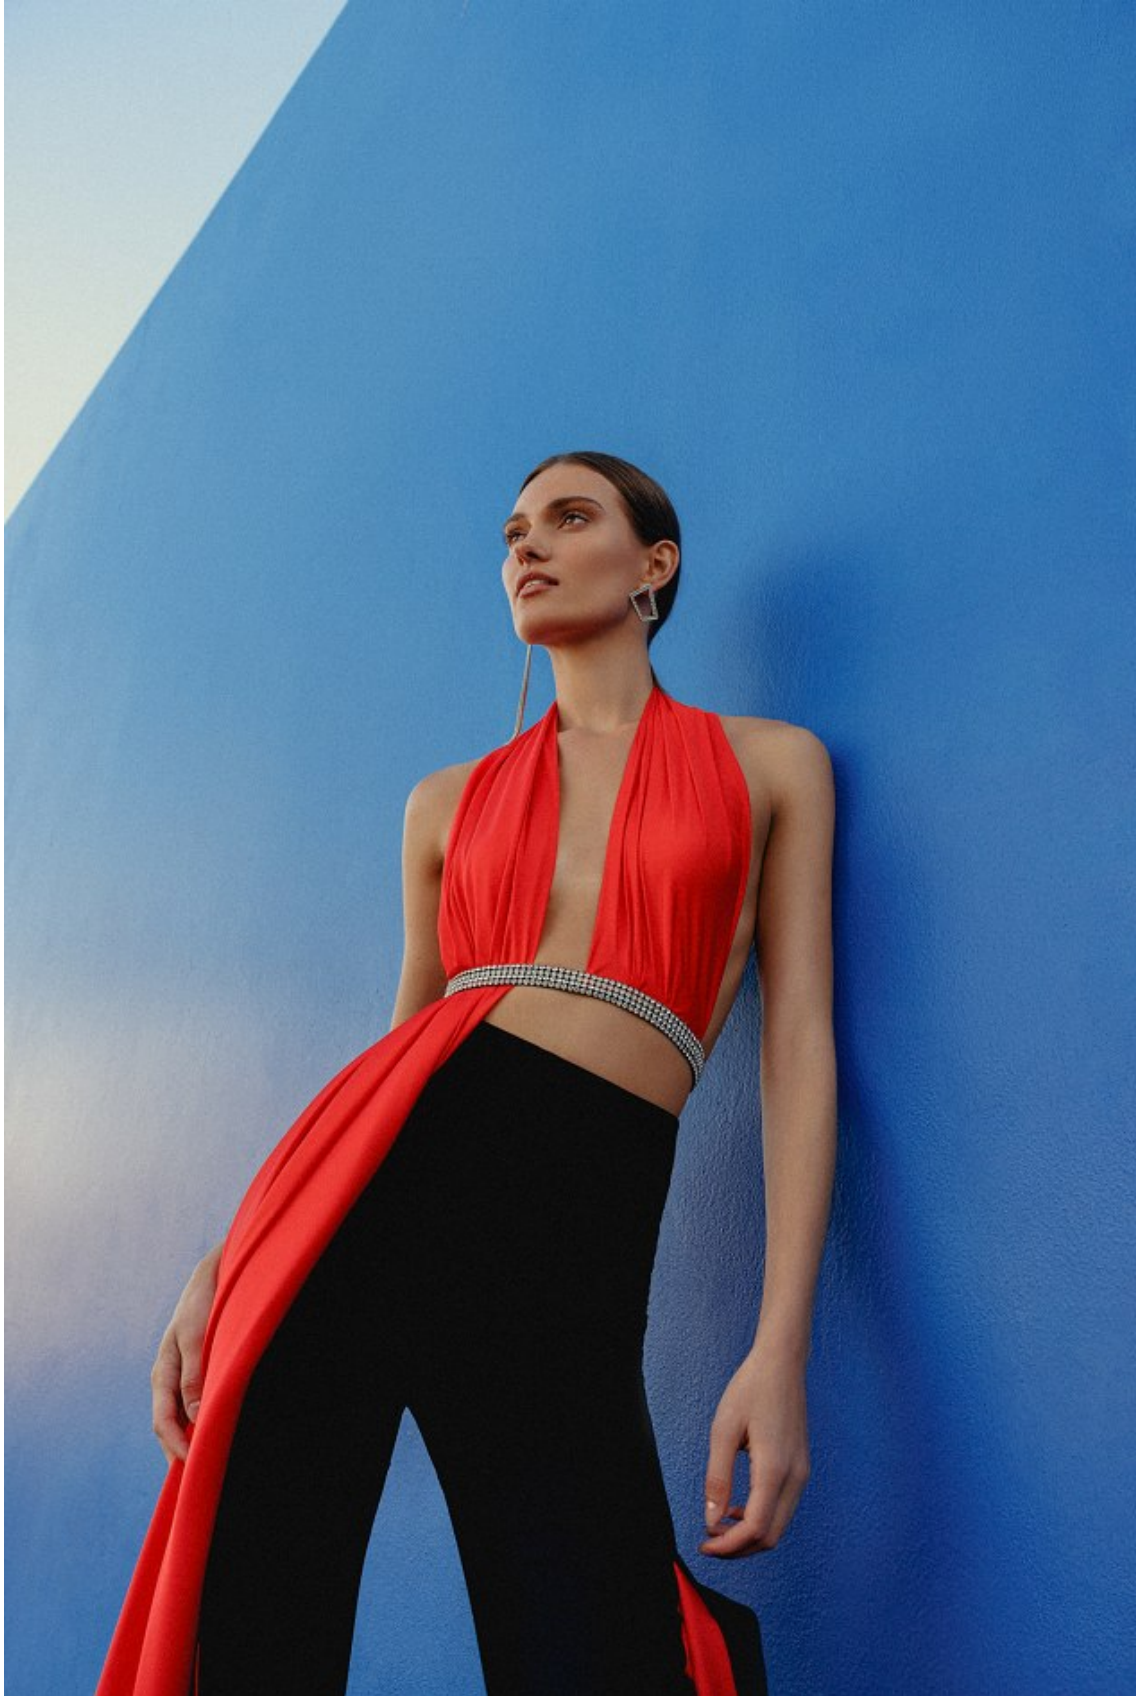

BOSS MODELS

CAPE TOWN

BIANCA GAVIN

Height: 173cm Bust: 81cm Waist: 65cm Hips: 90cm Shoe: 6 UK Hair: Brunette Eyes: Brown

BOSS MODELS

CAPE TOWN

BIANCA GAVIN

Height: 173cm Bust: 81cm Waist: 65cm Hips: 90cm Shoe: 6 UK Hair: Brunette Eyes: Brown