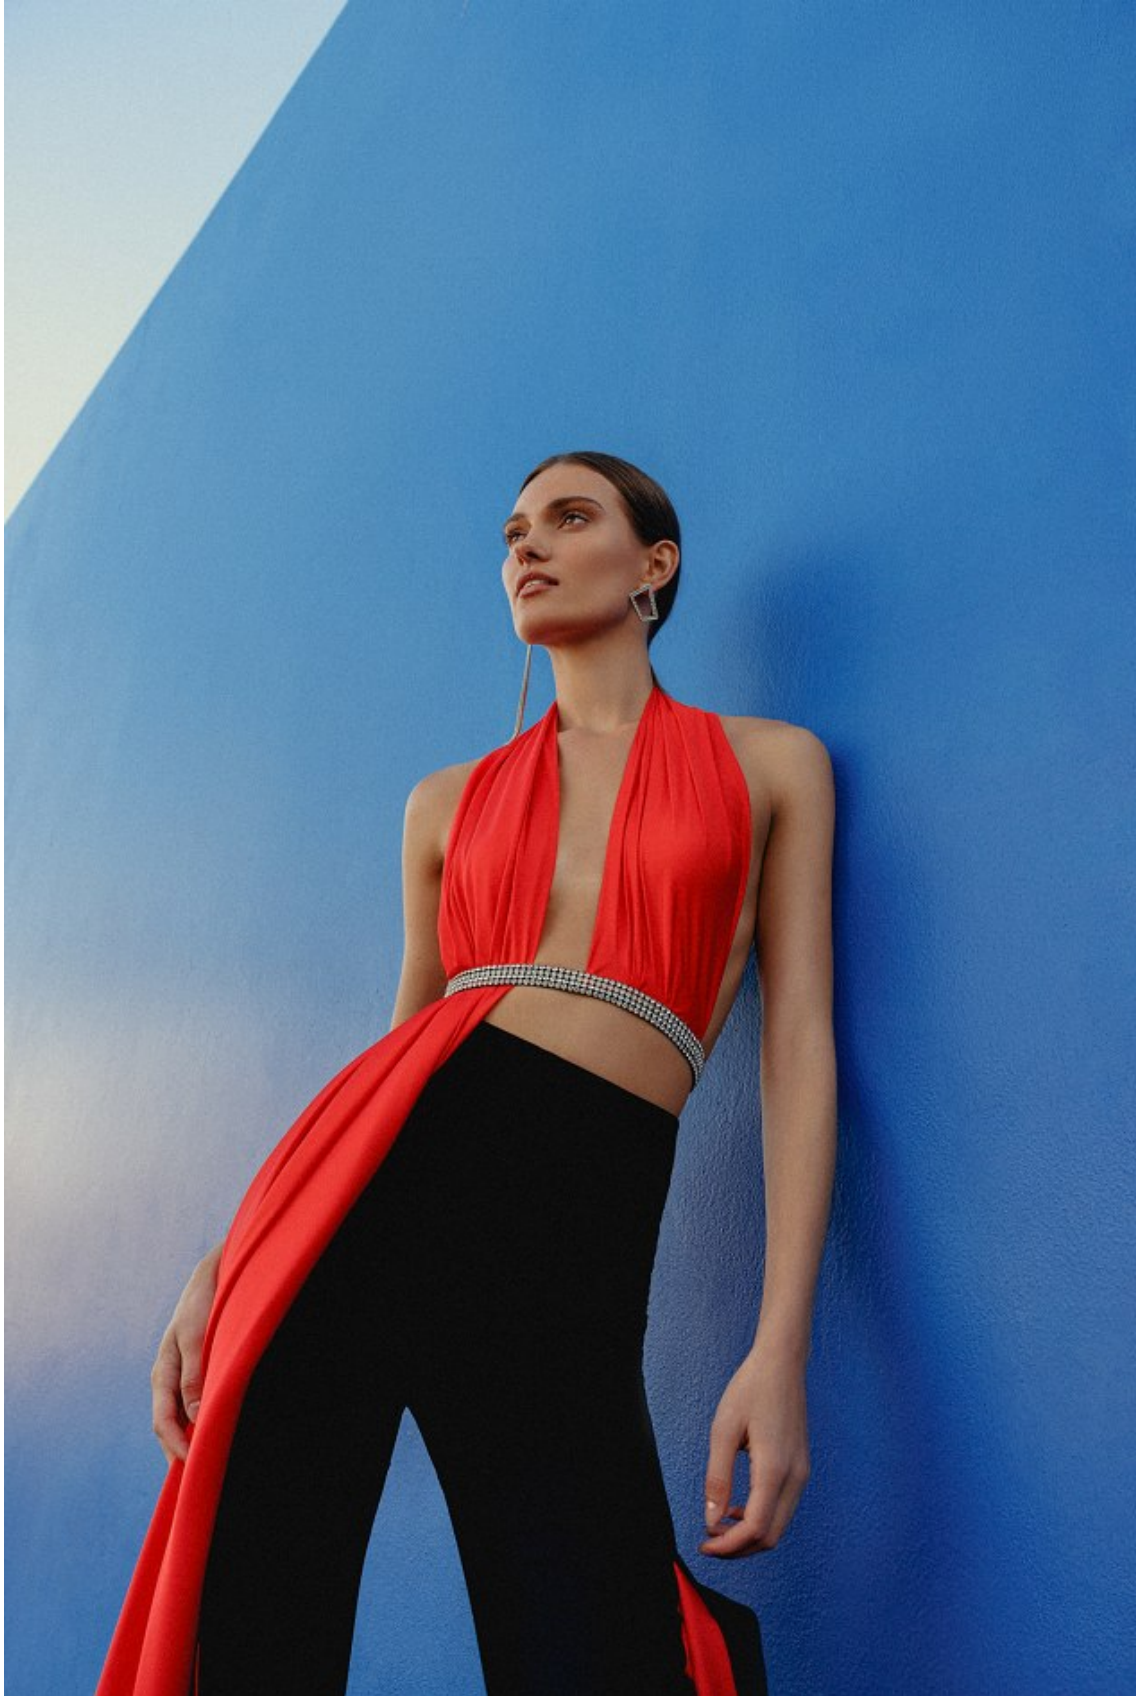

BOSS MODELS

CAPE TOWN

BIANCA GAVIN

Height: 173cm Bust: 81cm Waist: 65cm Hips: 93cm Shoe: 6 UK Hair: Brunette Eyes: Brown