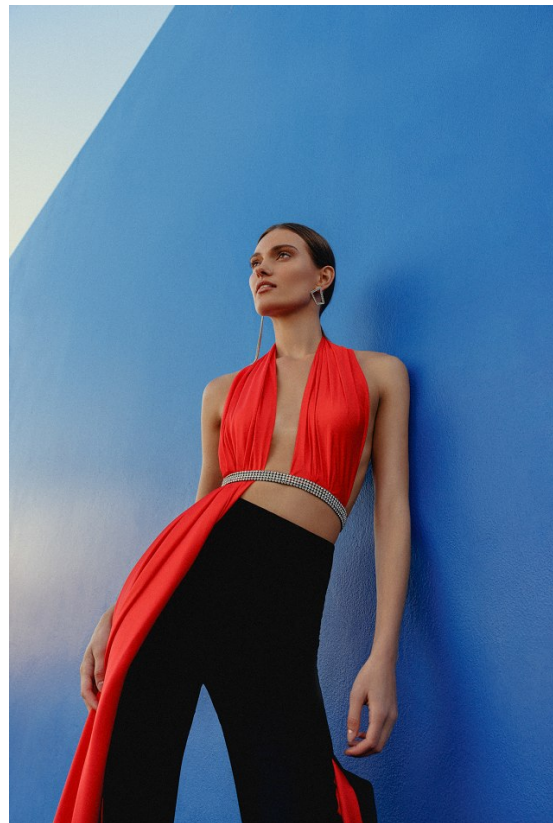

BOSS MODELS

CAPE TOWN

BIANCA GAVIN

Height: 173cm Bust: 81cm Waist: 65cm Hips: 93cm Shoe: 6 UK Hair: Brunette Eyes: Brown