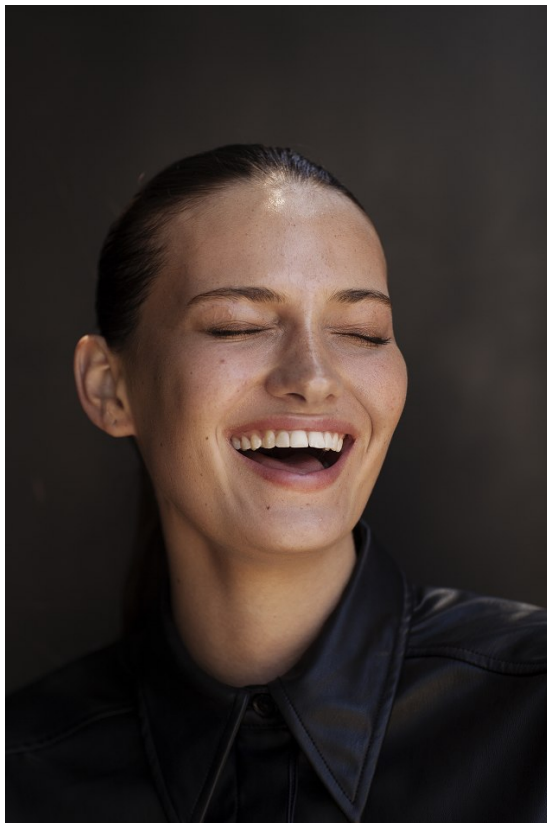

BOSS MODELS

CAPE TOWN

BIANCA GAVIN

Height: 173cm Bust: 81cm Waist: 65cm Hips: 93cm Shoe: 6 UK Hair: Brunette Eyes: Brown

BOSS MODELS

CAPE TOWN

BIANCA GAVIN

Height: 173cm Bust: 81cm Waist: 65cm Hips: 93cm Shoe: 6 UK Hair: Brunette Eyes: Brown