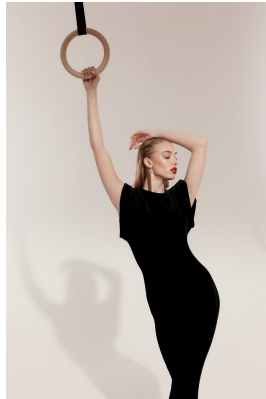

BOSS MODELS

CAPE TOWN

TANEAL MONTGOMERY

Height: 175cm Bust: 90cm Waist: 64cm Hips: 93cm Shoe: 5 UK Hair: Blonde Eyes: Blue

BOSS MODELS

CAPE TOWN

TANEAL MONTGOMERY

Height: 175cm Bust: 90cm Waist: 64cm Hips: 93cm Shoe: 5 UK Hair: Blonde Eyes: Blue