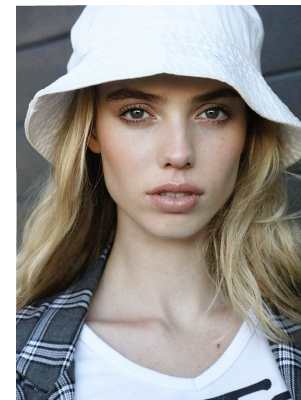

BOSS MODELS

CAPE TOWN

TANEAL MONTGOMERY

Height: 175cm Bust: 90cm Waist: 64cm Hips: 93cm Shoe: 5 UK Hair: Blonde Eyes: Blue

BOSS MODELS

CAPE TOWN

TANEAL MONTGOMERY

Height: 175cm Bust: 90cm Waist: 64cm Hips: 93cm Shoe: 5 UK Hair: Blonde Eyes: Blue