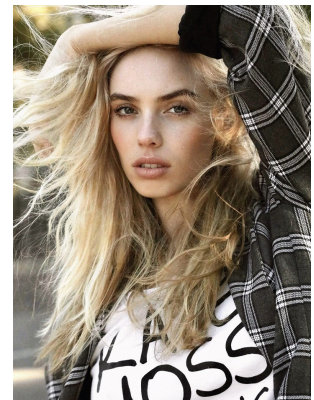

BOSS MODELS

CAPE TOWN

TANEAL MONTGOMERY

Height: 175cm Bust: 90cm Waist: 64cm Hips: 93cm Shoe: 5 UK Hair: Blonde Eyes: Blue