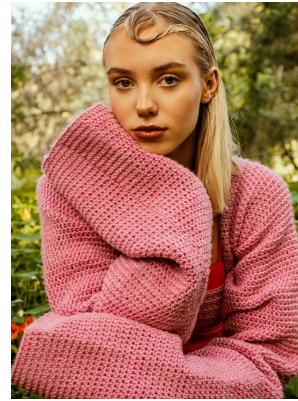

BOSS MODELS

CAPE TOWN

TANEAL MONTGOMERY

Height: 175cm Bust: 90cm Waist: 64cm Hips: 93cm Shoe: 5 UK Hair: Blonde Eyes: Blue

BOSS MODELS

CAPE TOWN

TANEAL MONTGOMERY

Height: 175cm Bust: 90cm Waist: 64cm Hips: 93cm Shoe: 5 UK Hair: Blonde Eyes: Blue