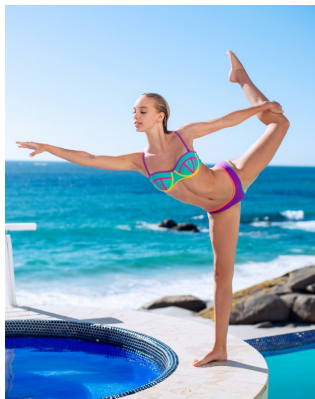

BOSS MODELS

CAPE TOWN

TANEAL MONTGOMERY

Height: 175cm Bust: 90cm Waist: 65cm Hips: 93cm Shoe: 5 UK Hair: Blonde Eyes: Blue

BOSS MODELS

CAPE TOWN

TANEAL MONTGOMERY

Height: 175cm Bust: 90cm Waist: 65cm Hips: 93cm Shoe: 5 UK Hair: Blonde Eyes: Blue

BOSS MODELS

CAPE TOWN

TANEAL MONTGOMERY

Height: 175cm Bust: 90cm Waist: 65cm Hips: 93cm Shoe: 5 UK Hair: Blonde Eyes: Blue