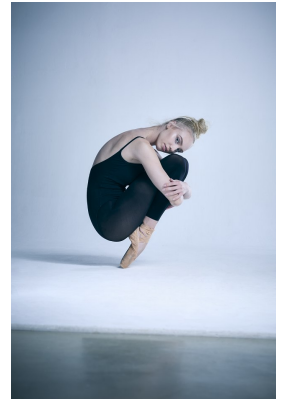

BOSS MODELS

CAPE TOWN

TANEAL MONTGOMERY

Height: 175cm Bust: 90cm Waist: 64cm Hips: 93cm Shoe: 5 UK Hair: Blonde Eyes: Blue