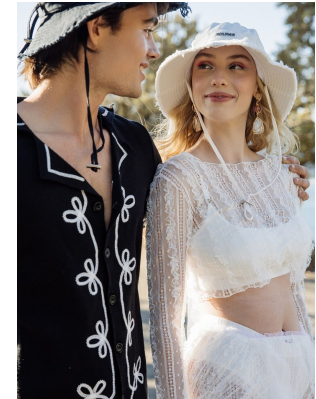

BOSS MODELS

CAPE TOWN

TANEAL MONTGOMERY

Height: 175cm Bust: 90cm Waist: 65cm Hips: 93cm Shoe: 5 UK Hair: Blonde Eyes: Blue

BOSS MODELS

CAPE TOWN

TANEAL MONTGOMERY

Height: 175cm Bust: 90cm Waist: 65cm Hips: 93cm Shoe: 5 UK Hair: Blonde Eyes: Blue

BOSS MODELS

CAPE TOWN

TANEAL MONTGOMERY

Height: 175cm Bust: 90cm Waist: 65cm Hips: 93cm Shoe: 5 UK Hair: Blonde Eyes: Blue