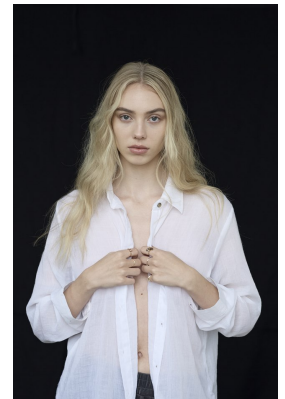

BOSS MODELS

CAPE TOWN

TANEAL MONTGOMERY

Height: 175cm Bust: 90cm Waist: 64cm Hips: 93cm Shoe: 5 UK Hair: Blonde Eyes: Blue

BOSS MODELS

CAPE TOWN

TANEAL MONTGOMERY

Height: 175cm Bust: 90cm Waist: 64cm Hips: 93cm Shoe: 5 UK Hair: Blonde Eyes: Blue