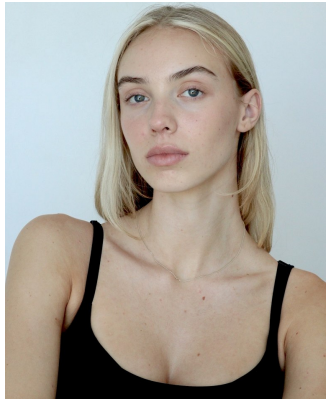

BOSS MODELS

CAPE TOWN

TANEAL MONTGOMERY

Height: 175cm Bust: 90cm Waist: 64cm Hips: 93cm Shoe: 5 UK Hair: Blonde Eyes: Blue

BOSS MODELS

CAPE TOWN

TANEAL MONTGOMERY

Height: 175cm Bust: 90cm Waist: 64cm Hips: 93cm Shoe: 5 UK Hair: Blonde Eyes: Blue