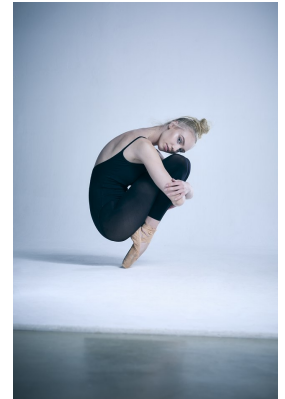

BOSS MODELS

CAPE TOWN

TANEAL MONTGOMERY

Height: 175cm Bust: 90cm Waist: 64cm Hips: 93cm Shoe: 5 UK Hair: Blonde Eyes: Blue

BOSS MODELS

CAPE TOWN

TANEAL MONTGOMERY

Height: 175cm Bust: 90cm Waist: 64cm Hips: 93cm Shoe: 5 UK Hair: Blonde Eyes: Blue