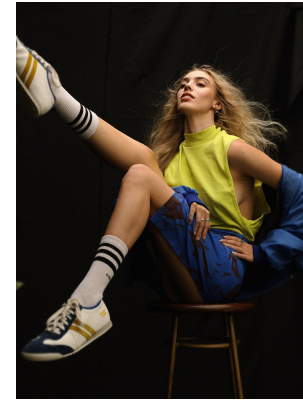

BOSS MODELS

CAPE TOWN

TANEAL MONTGOMERY

Height: 175cm Bust: 90cm Waist: 64cm Hips: 93cm Shoe: 5 UK Hair: Blonde Eyes: Blue