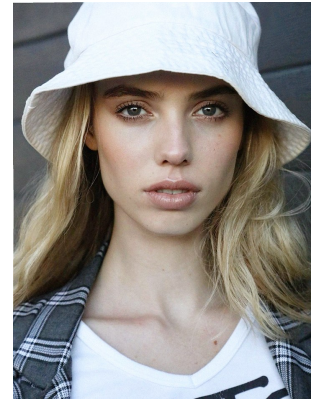

BOSS MODELS

CAPE TOWN

TANEAL MONTGOMERY

Height: 175cm Bust: 90cm Waist: 65cm Hips: 93cm Shoe: 5 UK Hair: Blonde Eyes: Blue

BOSS MODELS

CAPE TOWN

TANEAL MONTGOMERY

Height: 175cm Bust: 90cm Waist: 65cm Hips: 93cm Shoe: 5 UK Hair: Blonde Eyes: Blue

BOSS MODELS

CAPE TOWN

TANEAL MONTGOMERY

Height: 175cm Bust: 90cm Waist: 65cm Hips: 93cm Shoe: 5 UK Hair: Blonde Eyes: Blue