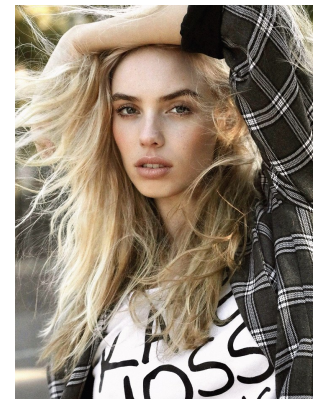

BOSS MODELS

CAPE TOWN

TANEAL MONTGOMERY

Height: 175cm Bust: 90cm Waist: 64cm Hips: 93cm Shoe: 5 UK Hair: Blonde Eyes: Blue

BOSS MODELS

CAPE TOWN

TANEAL MONTGOMERY

Height: 175cm Bust: 90cm Waist: 64cm Hips: 93cm Shoe: 5 UK Hair: Blonde Eyes: Blue