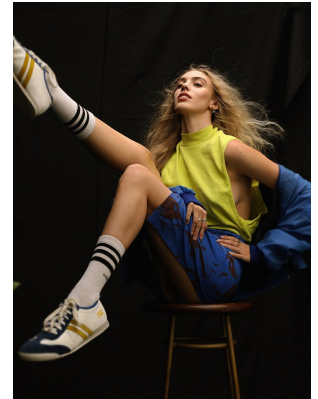

BOSS MODELS

CAPE TOWN

TANEAL MONTGOMERY

Height: 175cm Bust: 90cm Waist: 65cm Hips: 93cm Shoe: 5 UK Hair: Blonde Eyes: Blue

BOSS MODELS

CAPE TOWN

TANEAL MONTGOMERY

Height: 175cm Bust: 90cm Waist: 65cm Hips: 93cm Shoe: 5 UK Hair: Blonde Eyes: Blue

BOSS MODELS

CAPE TOWN

TANEAL MONTGOMERY

Height: 175cm Bust: 90cm Waist: 65cm Hips: 93cm Shoe: 5 UK Hair: Blonde Eyes: Blue