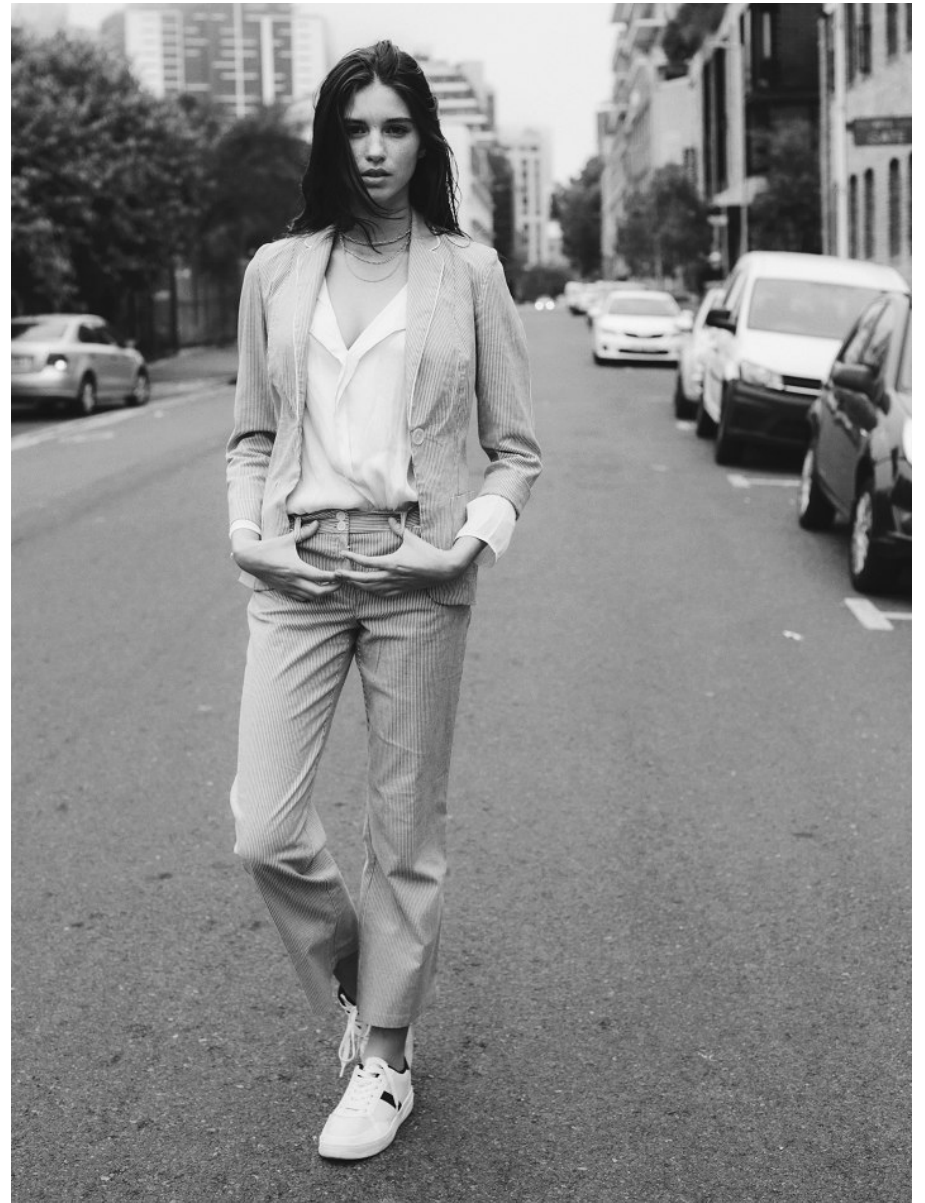

BOSS MODELS

CAPE TOWN

RACHELLE VAN WAARDHUIZEN

Height: 178cm Bust: 87cm Waist: 61cm Hips: 91cm Shoe: 7 UK Hair: Brown Eyes: Brown