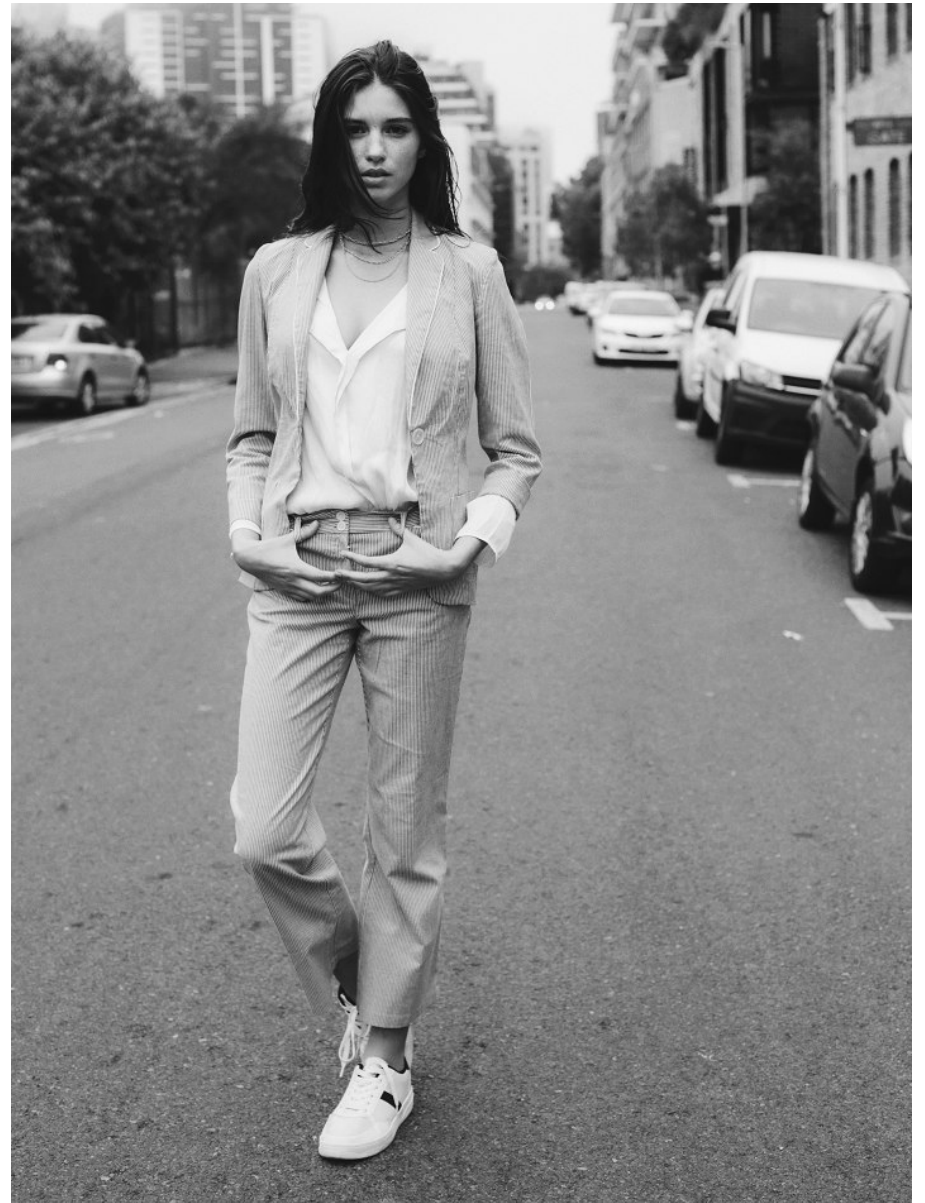

BOSS MODELS

CAPE TOWN

RACHELLE VAN WAARDHUIZEN

Height: 178cm Bust: 87cm Waist: 61cm Hips: 91cm Shoe: 7 UK Hair: Brown Eyes: Brown

BOSS MODELS

CAPE TOWN

RACHELLE VAN WAARDHUIZEN

Height: 178cm Bust: 87cm Waist: 61cm Hips: 91cm Shoe: 7 UK Hair: Brown Eyes: Brown