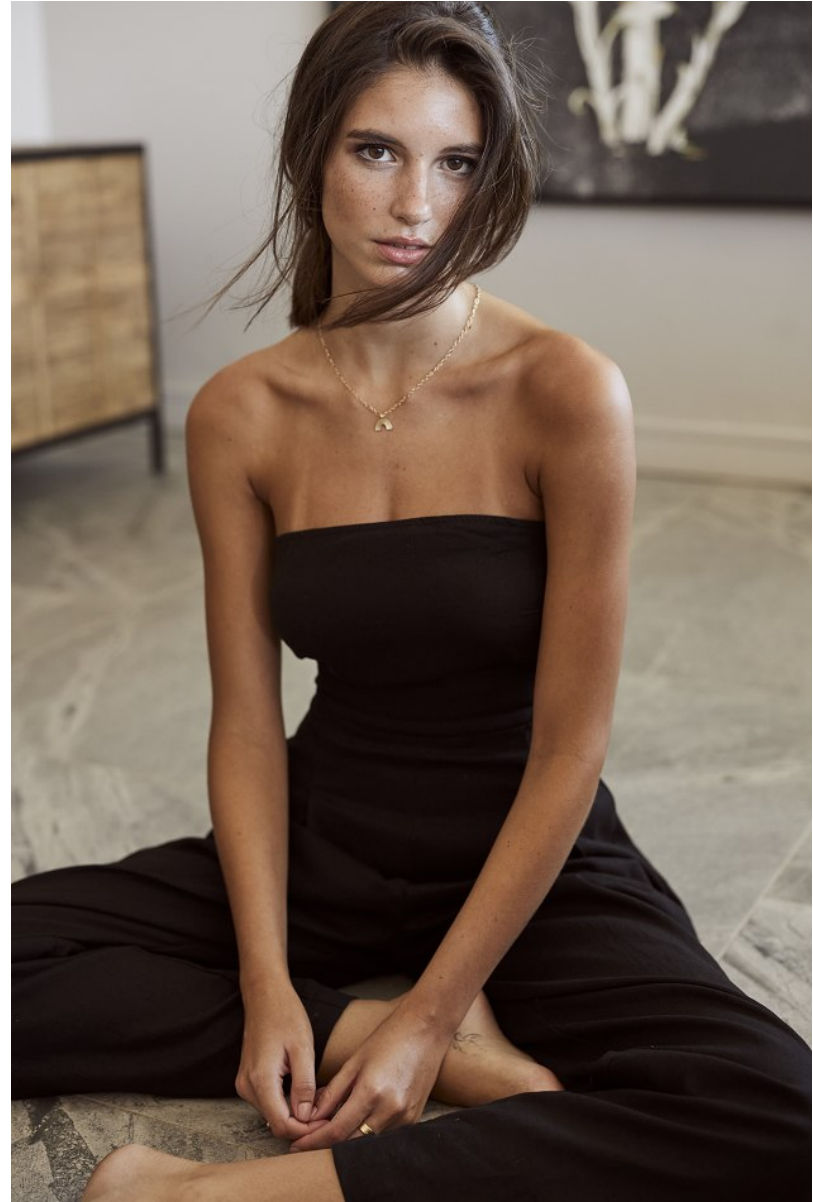

BOSS MODELS

CAPE TOWN

RACHELLE VAN WAARDHUIZEN

Height: 178cm Bust: 87cm Waist: 61cm Hips: 91cm Shoe: 7 UK Hair: Brown Eyes: Brown

BOSS MODELS

CAPE TOWN

RACHELLE VAN WAARDHUIZEN

Height: 178cm Bust: 87cm Waist: 61cm Hips: 91cm Shoe: 7 UK Hair: Brown Eyes: Brown