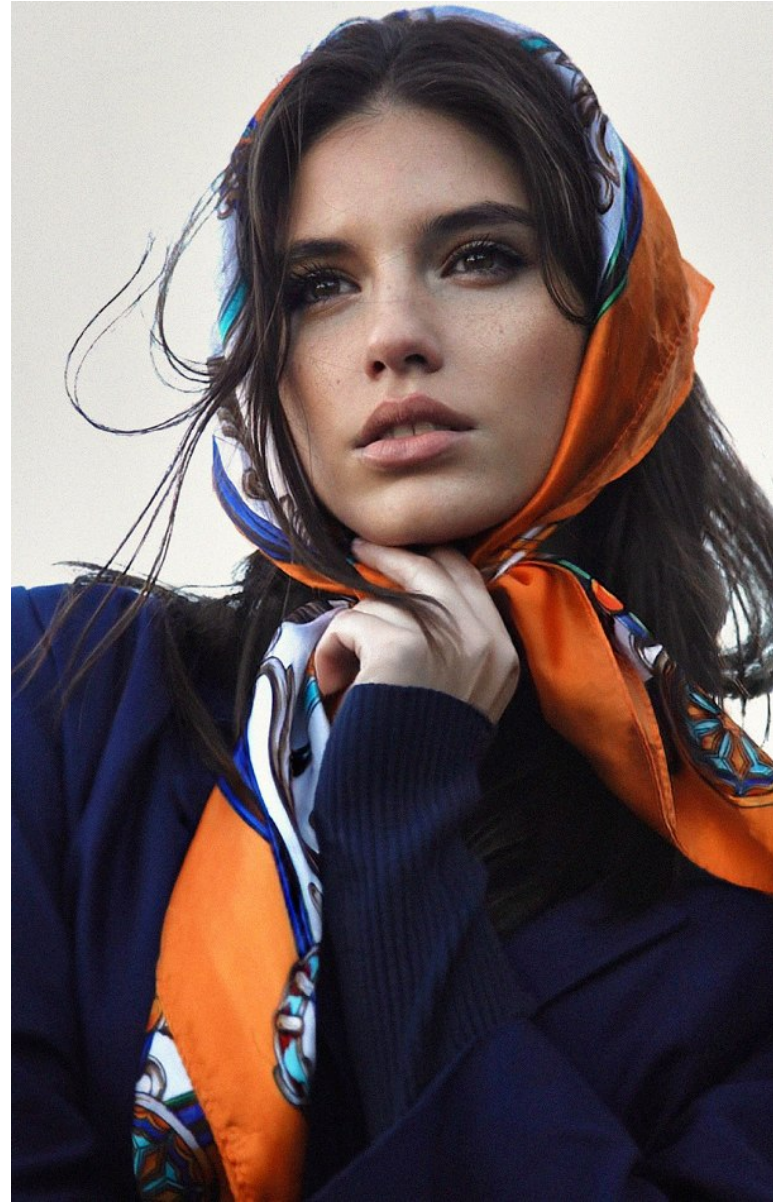

BOSS MODELS

CAPE TOWN

RACHELLE VAN WAARDHUIZEN

Height: 178cm Bust: 87cm Waist: 61cm Hips: 91cm Shoe: 7 UK Hair: Brown Eyes: Brown