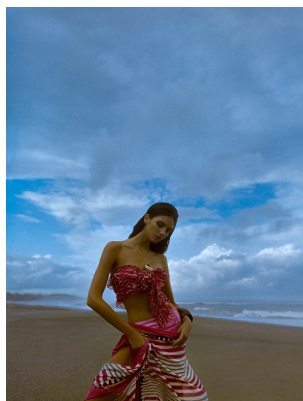

BOSS MODELS

CAPE TOWN

RACHELLE VAN WAARDHUIZEN

Height: 178cm Bust: 87cm Waist: 61cm Hips: 91cm Shoe: 7 UK Hair: Brown Eyes: Brown

BOSS MODELS

CAPE TOWN

RACHELLE VAN WAARDHUIZEN

Height: 178cm Bust: 87cm Waist: 61cm Hips: 91cm Shoe: 7 UK Hair: Brown Eyes: Brown

BOSS MODELS

CAPE TOWN

RACHELLE VAN WAARDHUIZEN

Height: 178cm Bust: 87cm Waist: 61cm Hips: 91cm Shoe: 7 UK Hair: Brown Eyes: Brown