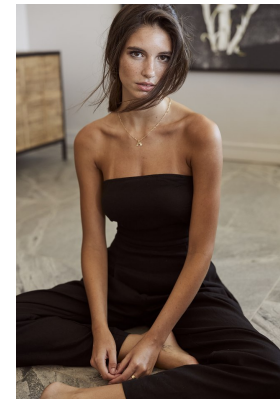

BOSS MODELS

CAPE TOWN

RACHELLE VAN WAARDHUIZEN

Height: 178cm Bust: 87cm Waist: 61cm Hips: 91cm Shoe: 7 UK Hair: Brown Eyes: Brown

BOSS MODELS

CAPE TOWN

RACHELLE VAN WAARDHUIZEN

Height: 178cm Bust: 87cm Waist: 61cm Hips: 91cm Shoe: 7 UK Hair: Brown Eyes: Brown

BOSS MODELS

CAPE TOWN

RACHELLE VAN WAARDHUIZEN

Height: 178cm Bust: 87cm Waist: 61cm Hips: 91cm Shoe: 7 UK Hair: Brown Eyes: Brown