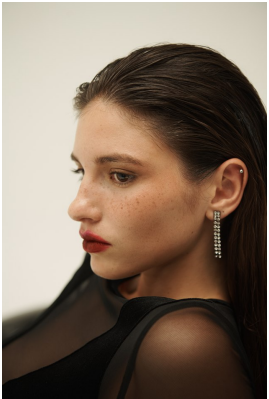

BOSS MODELS

CAPE TOWN

RACHELLE VAN WAARDHUIZEN

Height: 178cm Bust: 87cm Waist: 61cm Hips: 91cm Shoe: 7 UK Hair: Brown Eyes: Brown

BOSS MODELS

CAPE TOWN

RACHELLE VAN WAARDHUIZEN

Height: 178cm Bust: 87cm Waist: 61cm Hips: 91cm Shoe: 7 UK Hair: Brown Eyes: Brown

BOSS MODELS

CAPE TOWN

RACHELLE VAN WAARDHUIZEN

Height: 178cm Bust: 87cm Waist: 61cm Hips: 91cm Shoe: 7 UK Hair: Brown Eyes: Brown