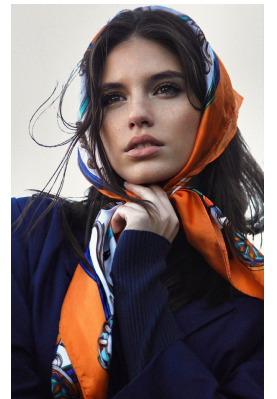

BOSS MODELS

CAPE TOWN

RACHELLE VAN WAARDHUIZEN

Height: 178cm Bust: 87cm Waist: 61cm Hips: 91cm Shoe: 7 UK Hair: Brown Eyes: Brown

BOSS MODELS

CAPE TOWN

RACHELLE VAN WAARDHUIZEN

Height: 178cm Bust: 87cm Waist: 61cm Hips: 91cm Shoe: 7 UK Hair: Brown Eyes: Brown

BOSS MODELS

CAPE TOWN

RACHELLE VAN WAARDHUIZEN

Height: 178cm Bust: 87cm Waist: 61cm Hips: 91cm Shoe: 7 UK Hair: Brown Eyes: Brown