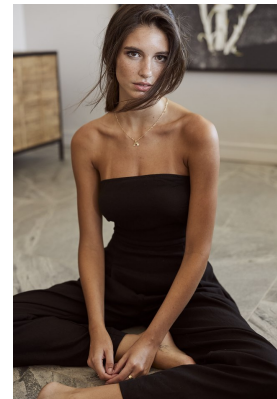

BOSS MODELS

CAPE TOWN

RACHELLE VAN WAARDHUIZEN

Height: 178cm Bust: 87cm Waist: 61cm Hips: 91cm Shoe: 7 UK Hair: Brown Eyes: Brown

BOSS MODELS

CAPE TOWN

RACHELLE VAN WAARDHUIZEN

Height: 178cm Bust: 87cm Waist: 61cm Hips: 91cm Shoe: 7 UK Hair: Brown Eyes: Brown

BOSS MODELS

CAPE TOWN

RACHELLE VAN WAARDHUIZEN

Height: 178cm Bust: 87cm Waist: 61cm Hips: 91cm Shoe: 7 UK Hair: Brown Eyes: Brown