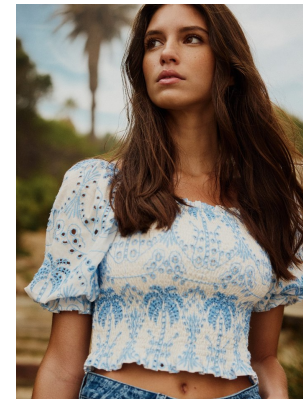

BOSS MODELS

CAPE TOWN

RACHELLE VAN WAARDHUIZEN

Height: 178cm Bust: 87cm Waist: 61cm Hips: 91cm Shoe: 7 UK Hair: Brown Eyes: Brown

BOSS MODELS

CAPE TOWN

RACHELLE VAN WAARDHUIZEN

Height: 178cm Bust: 87cm Waist: 61cm Hips: 91cm Shoe: 7 UK Hair: Brown Eyes: Brown

BOSS MODELS

CAPE TOWN

RACHELLE VAN WAARDHUIZEN

Height: 178cm Bust: 87cm Waist: 61cm Hips: 91cm Shoe: 7 UK Hair: Brown Eyes: Brown