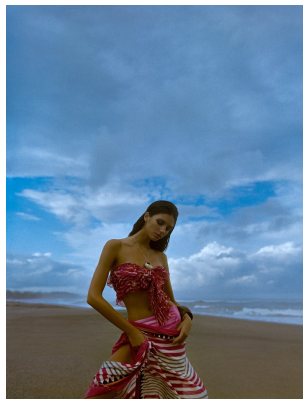

BOSS MODELS

CAPE TOWN

RACHELLE VAN WAARDHUIZEN

Height: 178cm Bust: 87cm Waist: 61cm Hips: 91cm Shoe: 7 UK Hair: Brown Eyes: Brown

BOSS MODELS

CAPE TOWN

RACHELLE VAN WAARDHUIZEN

Height: 178cm Bust: 87cm Waist: 61cm Hips: 91cm Shoe: 7 UK Hair: Brown Eyes: Brown

BOSS MODELS

CAPE TOWN

RACHELLE VAN WAARDHUIZEN

Height: 178cm Bust: 87cm Waist: 61cm Hips: 91cm Shoe: 7 UK Hair: Brown Eyes: Brown