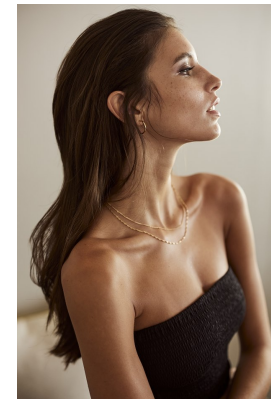

BOSS MODELS

CAPE TOWN

RACHELLE VAN WAARDHUIZEN

Height: 178cm Bust: 87cm Waist: 61cm Hips: 91cm Shoe: 7 UK Hair: Brown Eyes: Brown

BOSS MODELS

CAPE TOWN

RACHELLE VAN WAARDHUIZEN

Height: 178cm Bust: 87cm Waist: 61cm Hips: 91cm Shoe: 7 UK Hair: Brown Eyes: Brown

BOSS MODELS

CAPE TOWN

RACHELLE VAN WAARDHUIZEN

Height: 178cm Bust: 87cm Waist: 61cm Hips: 91cm Shoe: 7 UK Hair: Brown Eyes: Brown