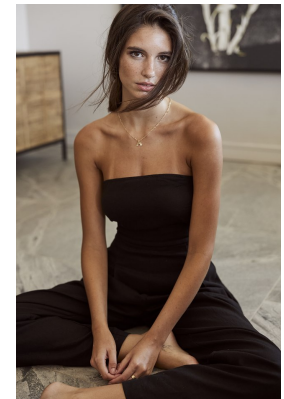

BOSS MODELS

CAPE TOWN

RACHELLE VAN WAARDHUIZEN

Height: 178cm Bust: 87cm Waist: 61cm Hips: 91cm Shoe: 7 UK Hair: Brown Eyes: Brown

BOSS MODELS

CAPE TOWN

RACHELLE VAN WAARDHUIZEN

Height: 178cm Bust: 87cm Waist: 61cm Hips: 91cm Shoe: 7 UK Hair: Brown Eyes: Brown

BOSS MODELS

CAPE TOWN

RACHELLE VAN WAARDHUIZEN

Height: 178cm Bust: 87cm Waist: 61cm Hips: 91cm Shoe: 7 UK Hair: Brown Eyes: Brown