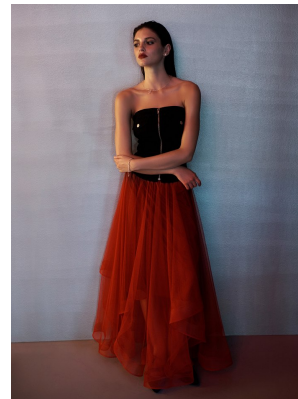

BOSS MODELS

CAPE TOWN

RACHELLE VAN WAARDHUIZEN

Height: 178cm Bust: 87cm Waist: 61cm Hips: 91cm Shoe: 7 UK Hair: Brown Eyes: Brown

BOSS MODELS

CAPE TOWN

RACHELLE VAN WAARDHUIZEN

Height: 178cm Bust: 87cm Waist: 61cm Hips: 91cm Shoe: 7 UK Hair: Brown Eyes: Brown

BOSS MODELS

CAPE TOWN

RACHELLE VAN WAARDHUIZEN

Height: 178cm Bust: 87cm Waist: 61cm Hips: 91cm Shoe: 7 UK Hair: Brown Eyes: Brown