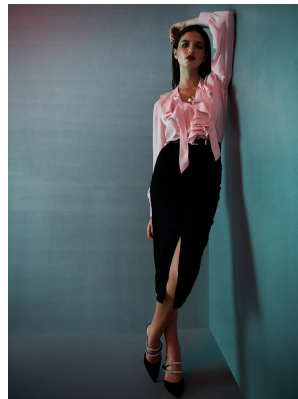

BOSS MODELS

CAPE TOWN

RACHELLE VAN WAARDHUIZEN

Height: 178cm Bust: 87cm Waist: 61cm Hips: 91cm Shoe: 7 UK Hair: Brown Eyes: Brown

BOSS MODELS

CAPE TOWN

RACHELLE VAN WAARDHUIZEN

Height: 178cm Bust: 87cm Waist: 61cm Hips: 91cm Shoe: 7 UK Hair: Brown Eyes: Brown

BOSS MODELS

CAPE TOWN

RACHELLE VAN WAARDHUIZEN

Height: 178cm Bust: 87cm Waist: 61cm Hips: 91cm Shoe: 7 UK Hair: Brown Eyes: Brown