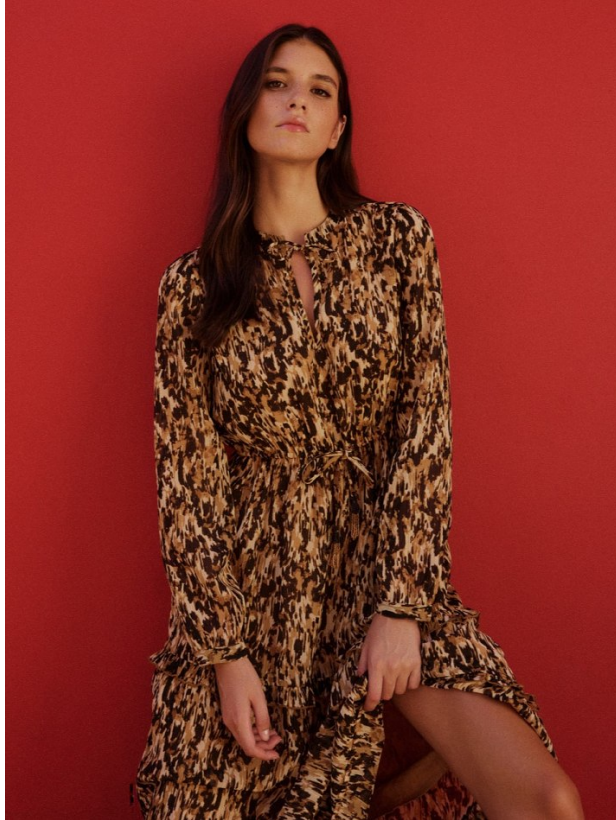

BOSS MODELS

CAPE TOWN

RACHELLE VAN WAARDHUIZEN

Height: 178cm Bust: 87cm Waist: 61cm Hips: 91cm Shoe: 7 UK Hair: Brown Eyes: Brown