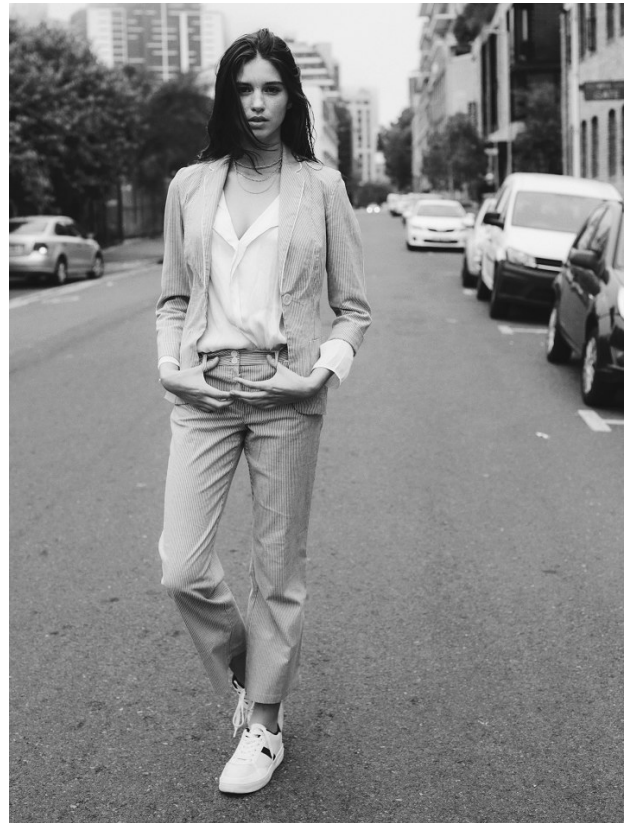

BOSS MODELS

CAPE TOWN

RACHELLE VAN WAARDHUIZEN

Height: 178cm Bust: 87cm Waist: 61cm Hips: 91cm Shoe: 7 UK Hair: Brown Eyes: Brown

BOSS MODELS

CAPE TOWN

RACHELLE VAN WAARDHUIZEN

Height: 178cm Bust: 87cm Waist: 61cm Hips: 91cm Shoe: 7 UK Hair: Brown Eyes: Brown