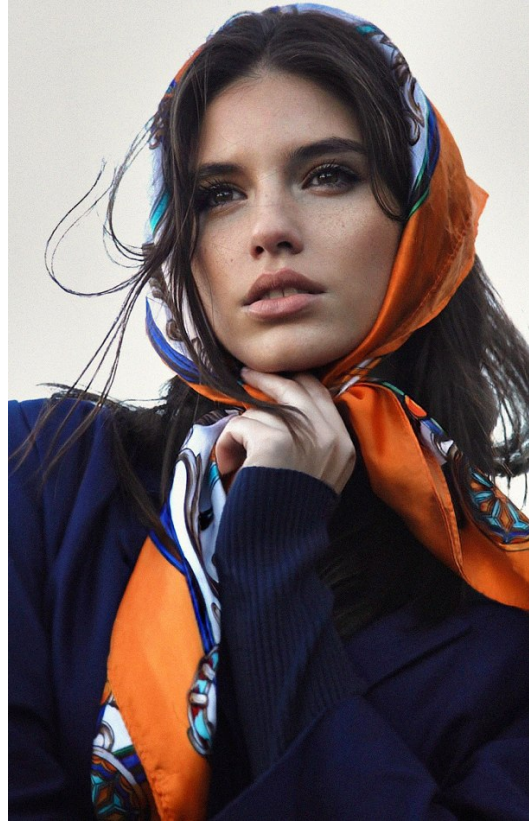

BOSS MODELS

CAPE TOWN

RACHELLE VAN WAARDHUIZEN

Height: 178cm Bust: 87cm Waist: 61cm Hips: 91cm Shoe: 7 UK Hair: Brown Eyes: Brown