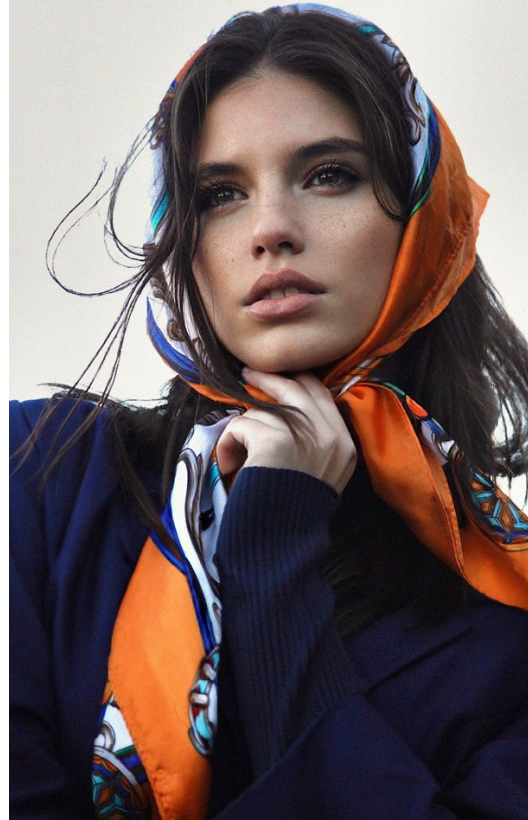

BOSS MODELS

CAPE TOWN

RACHELLE VAN WAARDHUIZEN

Height: 178cm Bust: 87cm Waist: 61cm Hips: 91cm Shoe: 7 UK Hair: Brown Eyes: Brown