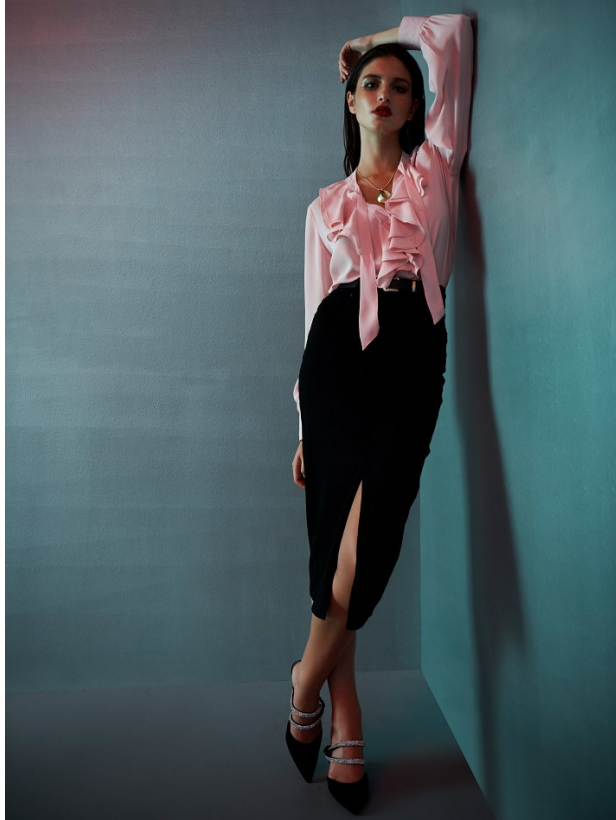

BOSS MODELS

CAPE TOWN

RACHELLE VAN WAARDHUIZEN

Height: 178cm Bust: 87cm Waist: 61cm Hips: 91cm Shoe: 7 UK Hair: Brown Eyes: Brown