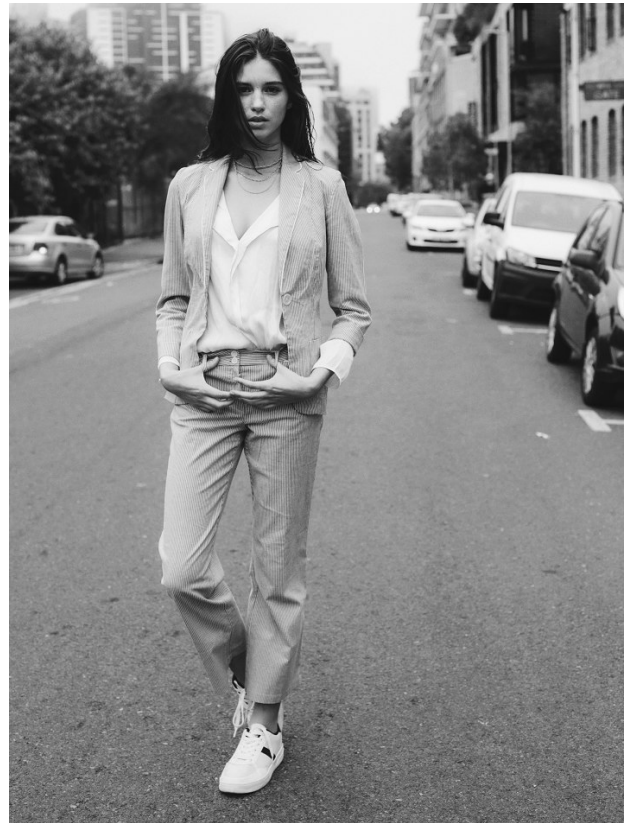

BOSS MODELS

CAPE TOWN

RACHELLE VAN WAARDHUIZEN

Height: 178cm Bust: 87cm Waist: 61cm Hips: 91cm Shoe: 7 UK Hair: Brown Eyes: Brown