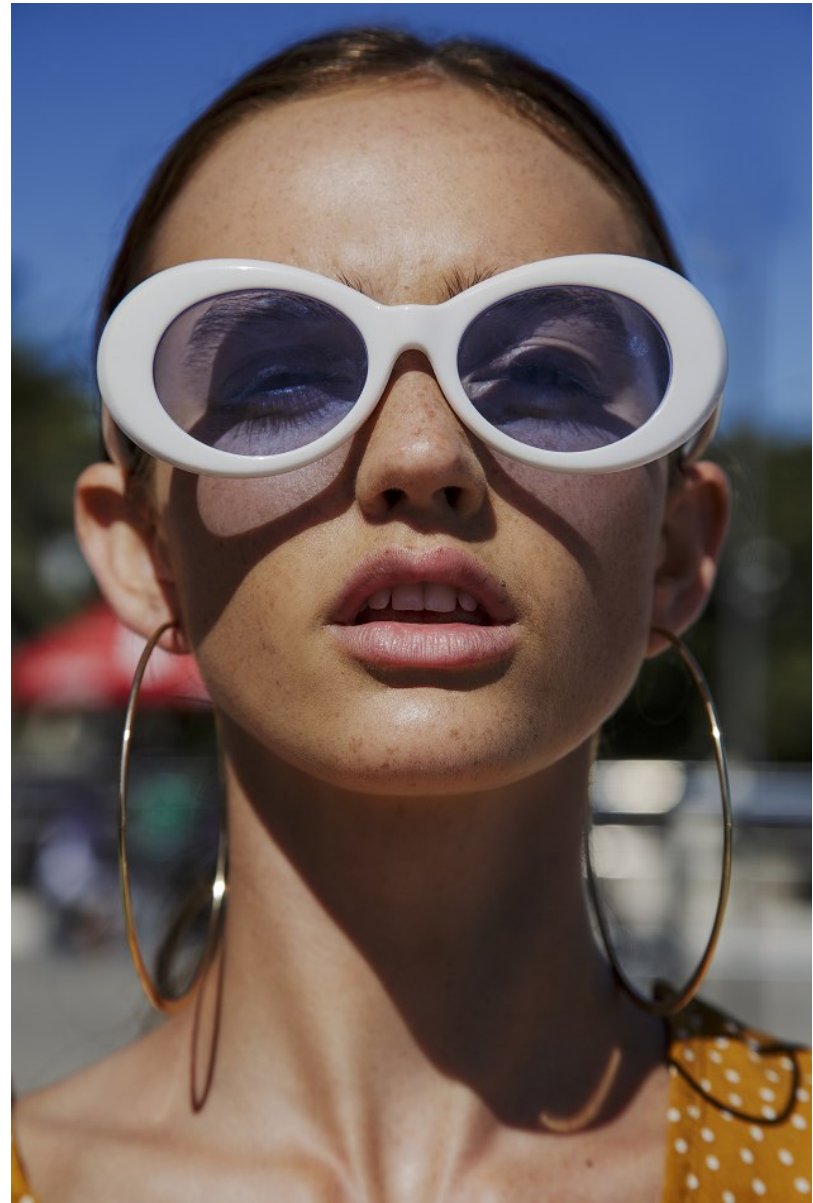

BOSS MODELS

CAPE TOWN

MILLA LAKIC

Height: 170cm Bust: 87cm Waist: 68cm Hips: 103cm Shoe: 6 UK Hair: Light Brown Eyes: Hazel