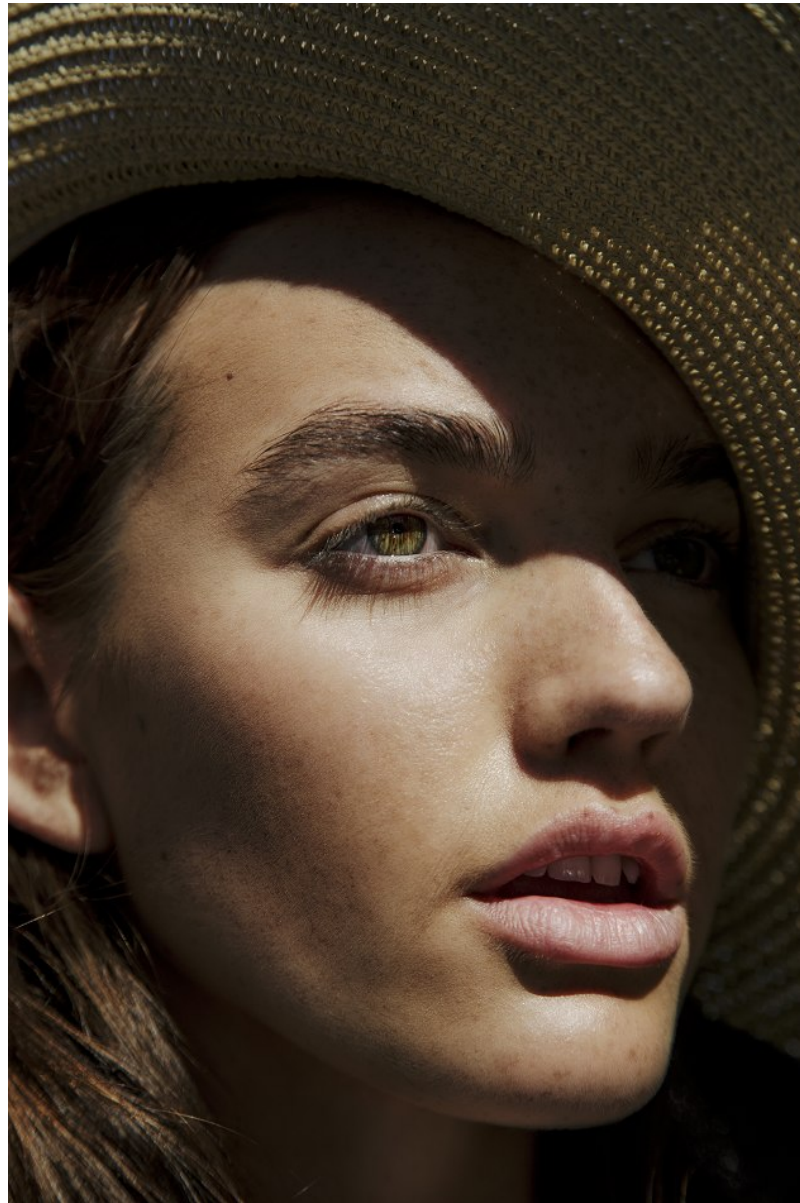

BOSS MODELS

CAPE TOWN

MILLA LAKIC

Height: 170cm Bust: 87cm Waist: 68cm Hips: 103cm Shoe: 6 UK Hair: Light Brown Eyes: Hazel