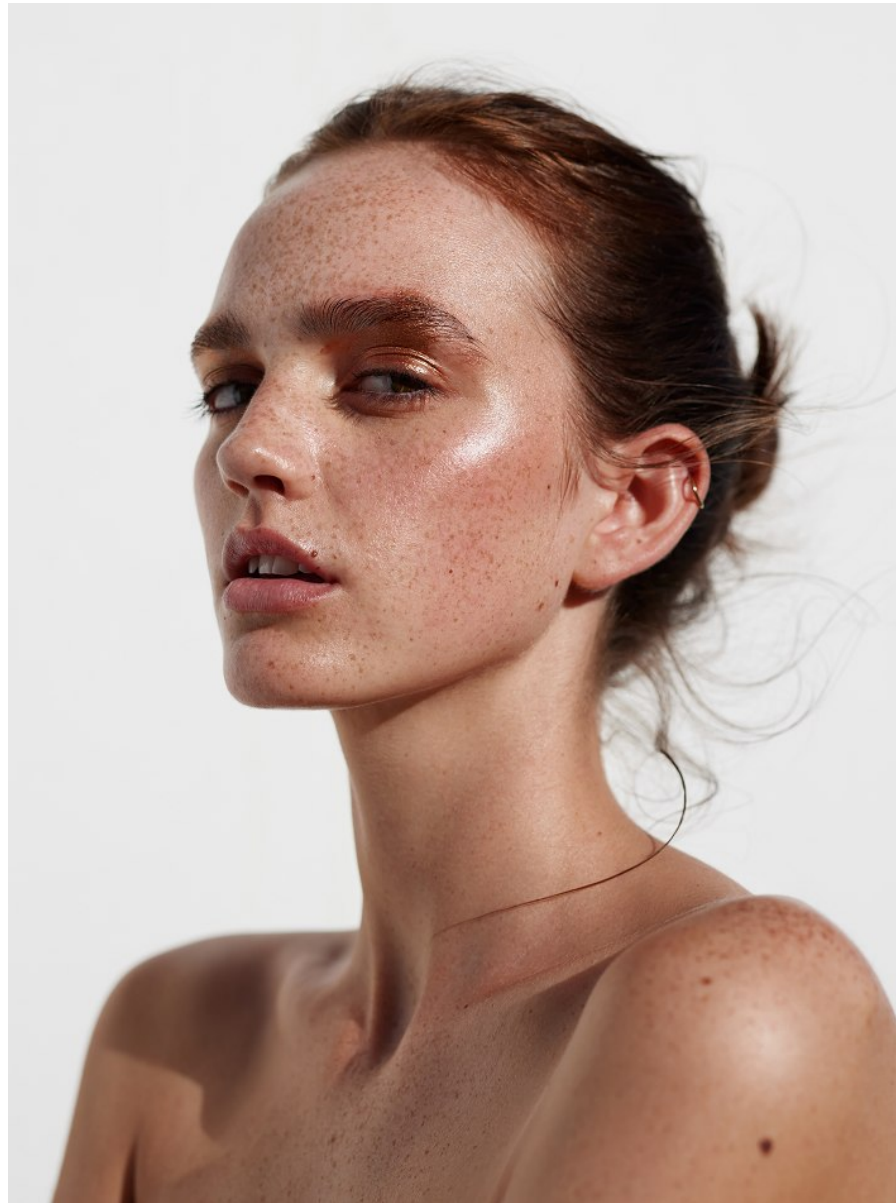

MILLA LAKIC

BOSS MODELS

CAPE TOWN

MILLA LAKIC

Height: 170cm Bust: 87cm Waist: 68cm Hips: 103cm Shoe: 6 UK Hair: Light Brown Eyes: Hazel