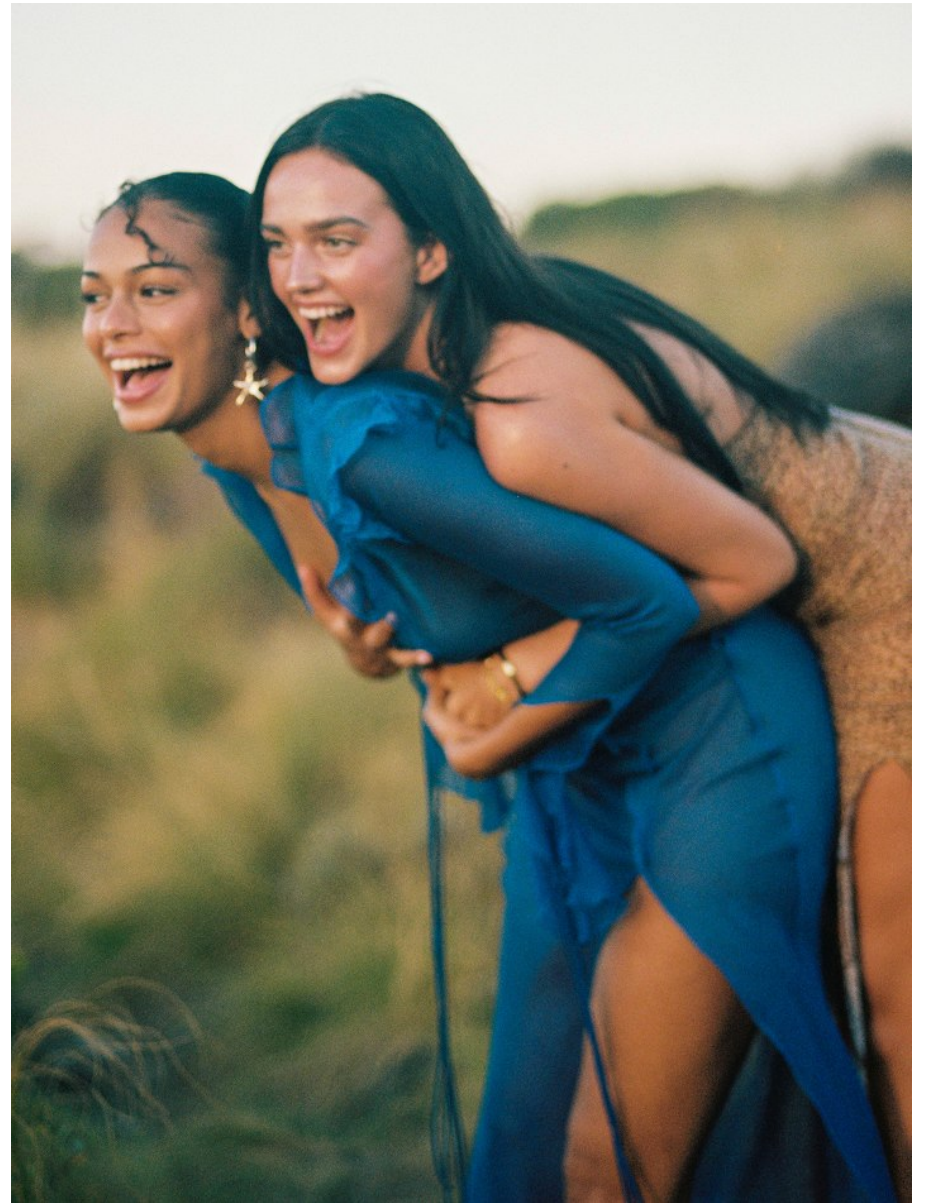

BOSS MODELS

CAPE TOWN

MILLA LAKIC

Height: 170cm Bust: 87cm Waist: 68cm Hips: 103cm Shoe: 6 UK Hair: Light Brown Eyes: Hazel

BOSS MODELS

CAPE TOWN

MILLA LAKIC

Height: 170cm Bust: 87cm Waist: 68cm Hips: 103cm Shoe: 6 UK Hair: Light Brown Eyes: Hazel