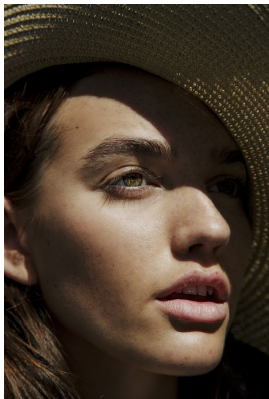

# BOSS MODELS

CAPE TOWN

MILLA LAKIC

Height: 170cm Bust: 87cm Waist: 68cm Hips: 103cm Shoe: 6 UK Hair: Light Brown Eyes: Hazel