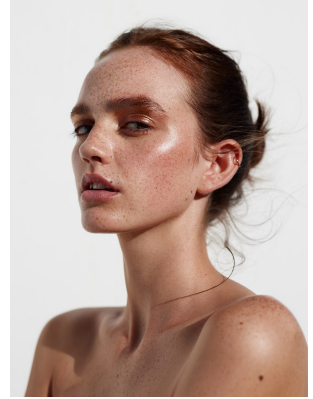

BOSS MODELS

CAPE TOWN

MILLA LAKIC

Height: 170cm Bust: 87cm Waist: 68cm Hips: 103cm Shoe: 6 UK Hair: Light Brown Eyes: Hazel

BOSS MODELS

CAPE TOWN

MILLA LAKIC

Height: 170cm Bust: 87cm Waist: 68cm Hips: 103cm Shoe: 6 UK Hair: Light Brown Eyes: Hazel