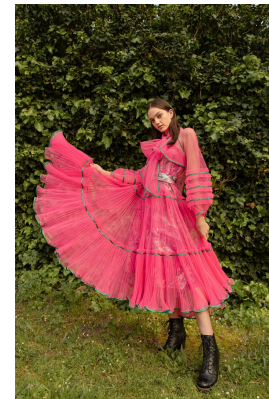

# BOSS MODELS

CAPE TOWN

MILLA LAKIC

Height: 170cm Bust: 87cm Waist: 68cm Hips: 103cm Shoe: 6 UK Hair: Light Brown Eyes: Hazel