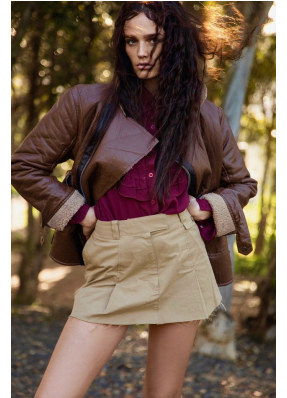

BOSS MODELS

CAPE TOWN

MILLA LAKIC

Height: 170cm Bust: 87cm Waist: 68cm Hips: 103cm Shoe: 6 UK Hair: Light Brown Eyes: Hazel

BOSS MODELS

CAPE TOWN

MILLA LAKIC

Height: 170cm Bust: 87cm Waist: 68cm Hips: 103cm Shoe: 6 UK Hair: Light Brown Eyes: Hazel