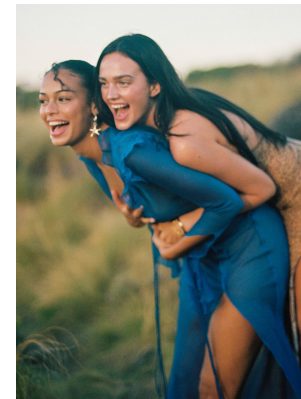

BOSS MODELS

CAPE TOWN

MILLA LAKIC

Height: 170cm Bust: 87cm Waist: 68cm Hips: 103cm Shoe: 6 UK Hair: Light Brown Eyes: Hazel

BOSS MODELS

CAPE TOWN

MILLA LAKIC

Height: 170cm Bust: 87cm Waist: 68cm Hips: 103cm Shoe: 6 UK Hair: Light Brown Eyes: Hazel