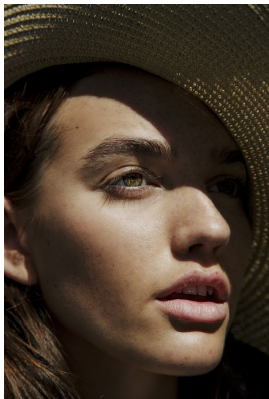

BOSS MODELS

CAPE TOWN

MILLA LAKIC

Height: 170cm Bust: 87cm Waist: 68cm Hips: 103cm Shoe: 6 UK Hair: Light Brown Eyes: Hazel

BOSS MODELS

CAPE TOWN

MILLA LAKIC

Height: 170cm Bust: 87cm Waist: 68cm Hips: 103cm Shoe: 6 UK Hair: Light Brown Eyes: Hazel