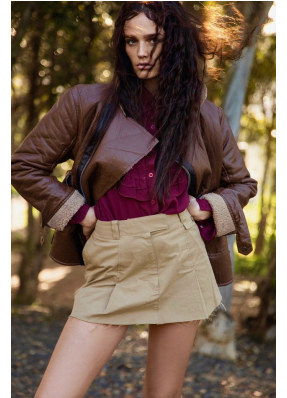

# BOSS MODELS

CAPE TOWN

MILLA LAKIC

Height: 170cm Bust: 87cm Waist: 68cm Hips: 103cm Shoe: 6 UK Hair: Light Brown Eyes: Hazel