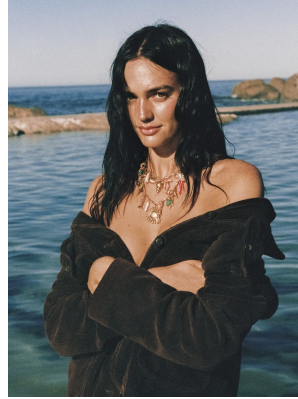

# BOSS MODELS

CAPE TOWN

MILLA LAKIC

Height: 170cm Bust: 87cm Waist: 68cm Hips: 103cm Shoe: 6 UK Hair: Light Brown Eyes: Hazel