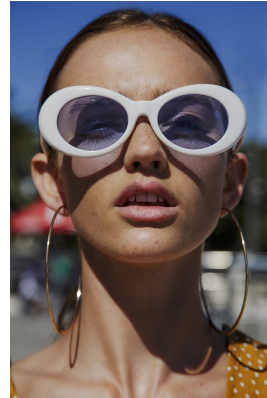

# BOSS MODELS

CAPE TOWN

MILLA LAKIC

Height: 170cm Bust: 87cm Waist: 68cm Hips: 103cm Shoe: 6 UK Hair: Light Brown Eyes: Hazel