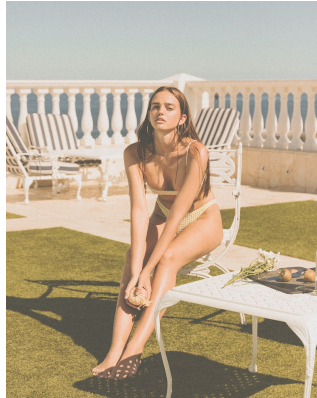

# BOSS MODELS

CAPE TOWN

MILLA LAKIC

Height: 170cm Bust: 87cm Waist: 68cm Hips: 103cm Shoe: 6 UK Hair: Light Brown Eyes: Hazel