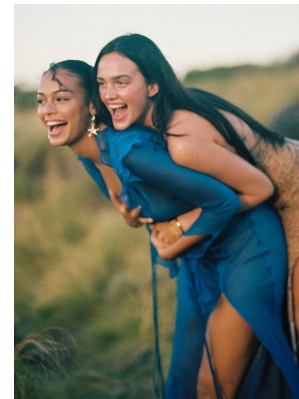

# BOSS MODELS

CAPE TOWN

MILLA LAKIC

Height: 170cm Bust: 87cm Waist: 68cm Hips: 103cm Shoe: 6 UK Hair: Light Brown Eyes: Hazel