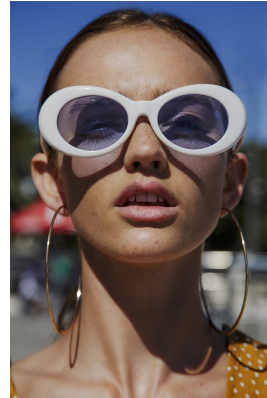

BOSS MODELS

CAPE TOWN

MILLA LAKIC

Height: 170cm Bust: 87cm Waist: 68cm Hips: 103cm Shoe: 6 UK Hair: Light Brown Eyes: Hazel

BOSS MODELS

CAPE TOWN

MILLA LAKIC

Height: 170cm Bust: 87cm Waist: 68cm Hips: 103cm Shoe: 6 UK Hair: Light Brown Eyes: Hazel