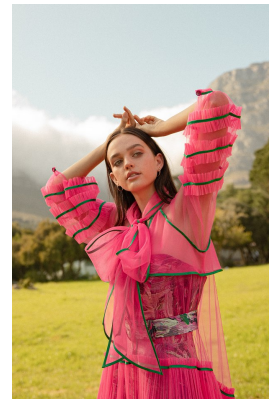

# BOSS MODELS

CAPE TOWN

MILLA LAKIC

Height: 170cm Bust: 87cm Waist: 68cm Hips: 103cm Shoe: 6 UK Hair: Light Brown Eyes: Hazel