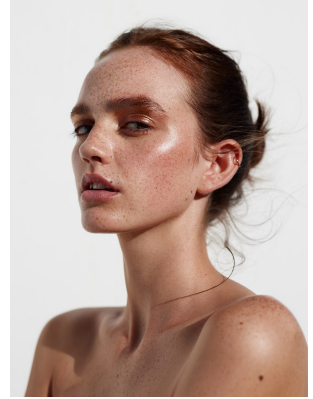

# BOSS MODELS

CAPE TOWN

MILLA LAKIC

Height: 170cm Bust: 87cm Waist: 68cm Hips: 103cm Shoe: 6 UK Hair: Light Brown Eyes: Hazel