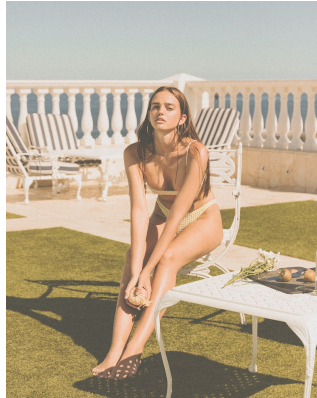

BOSS MODELS

CAPE TOWN

MILLA LAKIC

Height: 170cm Bust: 87cm Waist: 68cm Hips: 103cm Shoe: 6 UK Hair: Light Brown Eyes: Hazel

BOSS MODELS

CAPE TOWN

MILLA LAKIC

Height: 170cm Bust: 87cm Waist: 68cm Hips: 103cm Shoe: 6 UK Hair: Light Brown Eyes: Hazel