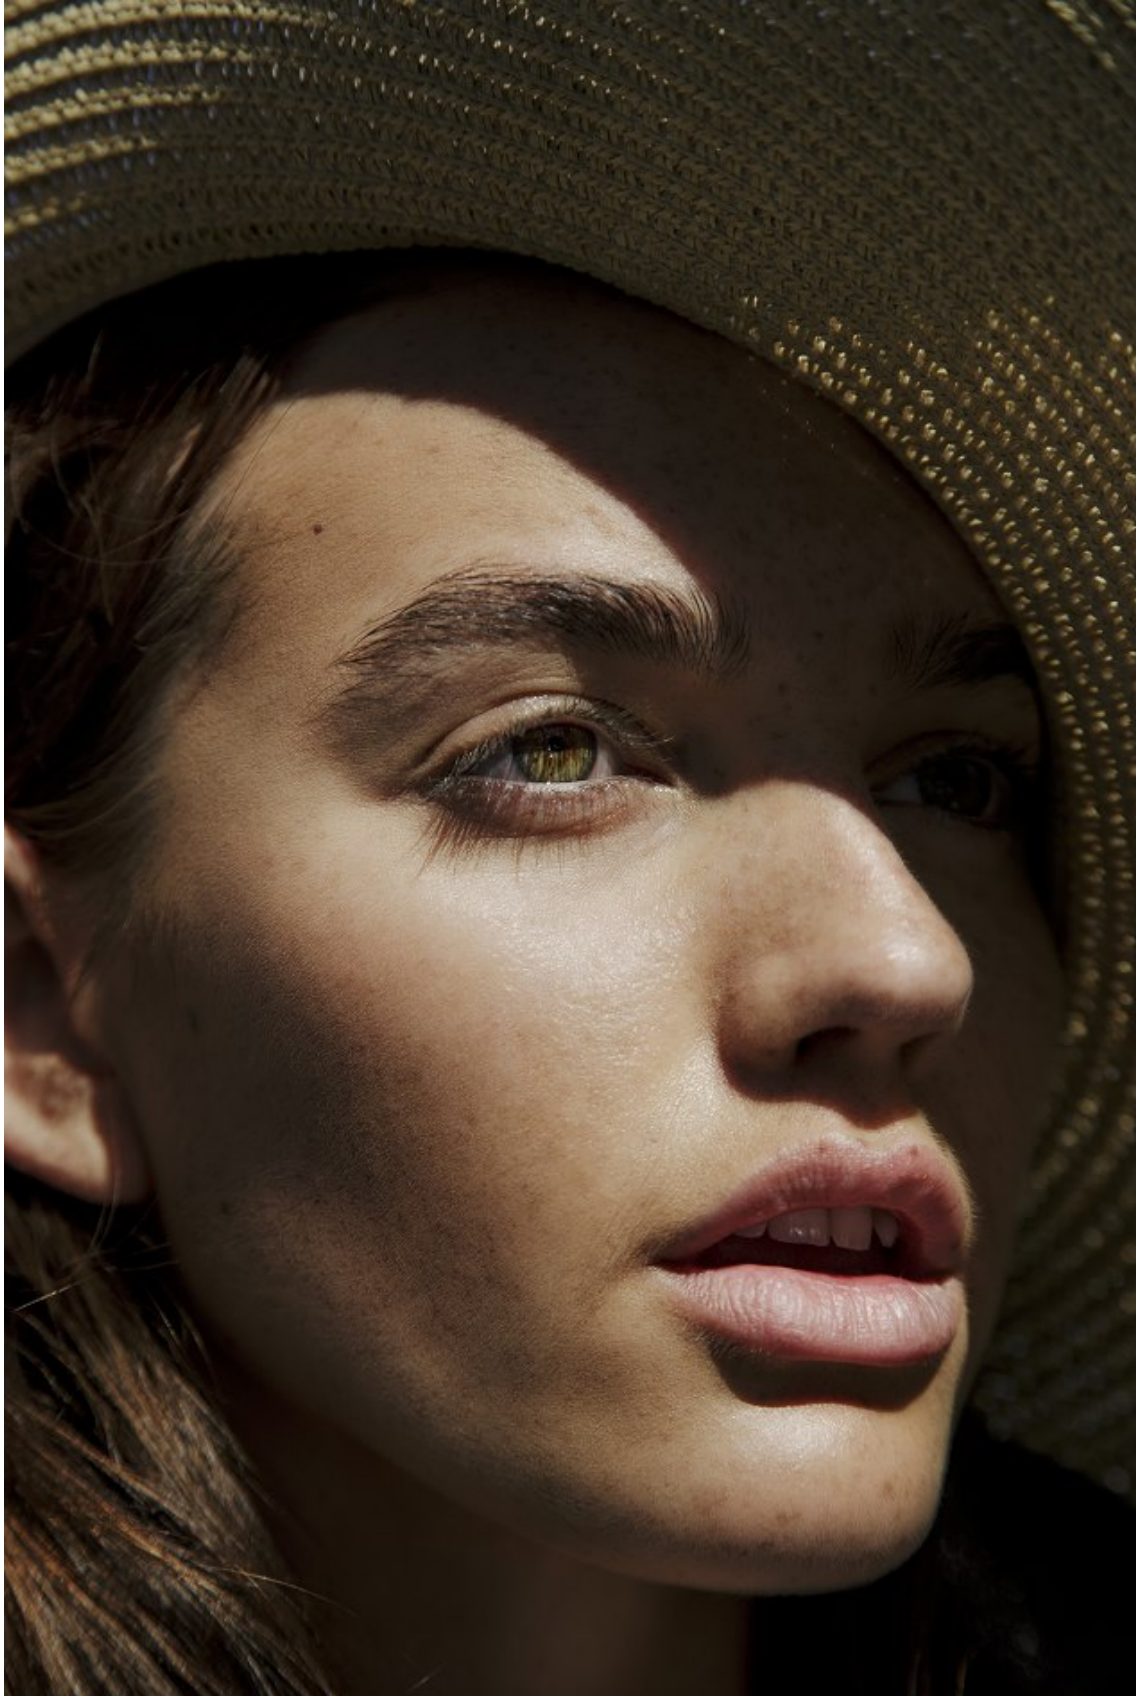

BOSS MODELS

CAPE TOWN

MILLA LAKIC

Height: 170cm Bust: 87cm Waist: 68cm Hips: 103cm Shoe: 6 UK Hair: Light Brown Eyes: Hazel

BOSS MODELS

CAPE TOWN

MILLA LAKIC

Height: 170cm Bust: 87cm Waist: 68cm Hips: 103cm Shoe: 6 UK Hair: Light Brown Eyes: Hazel