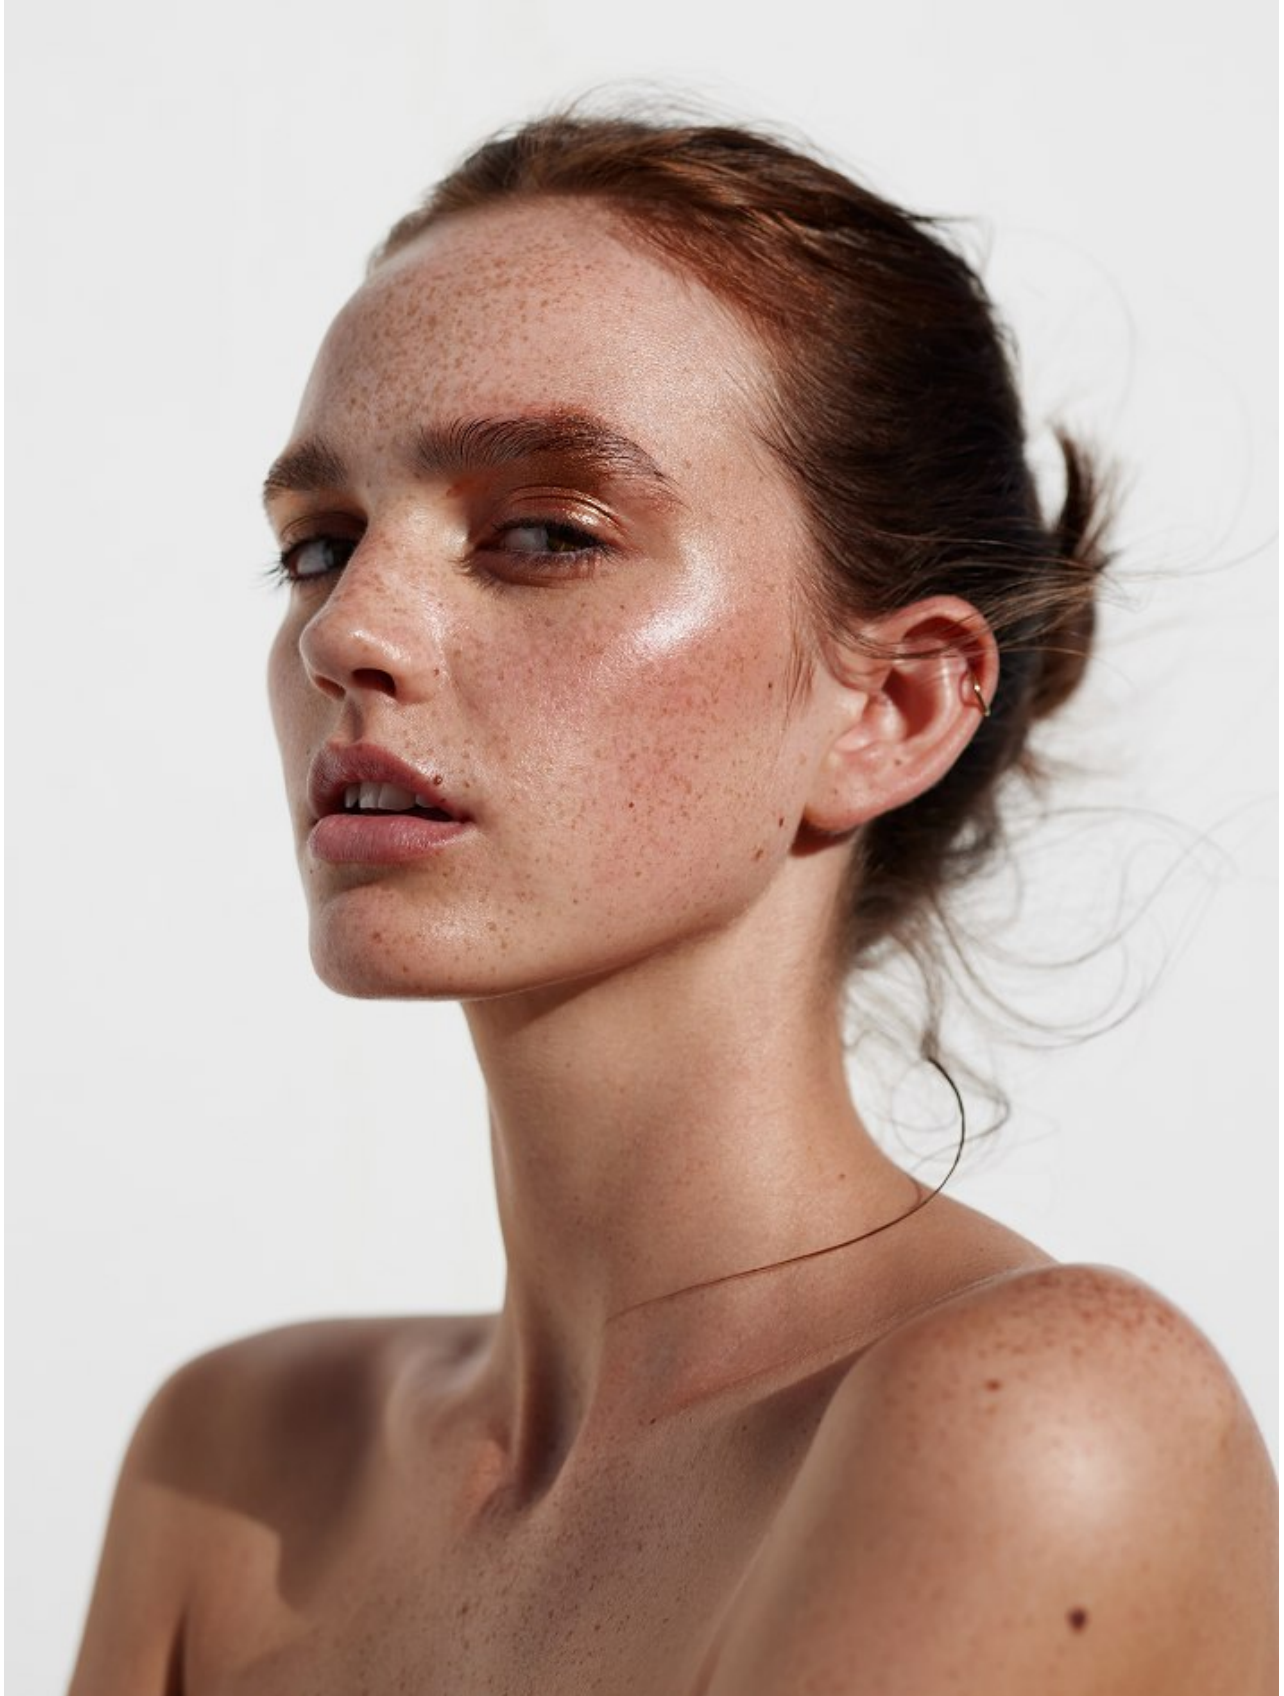

BOSS MODELS

CAPE TOWN

MILLA LAKIC

Height: 170cm Bust: 87cm Waist: 68cm Hips: 103cm Shoe: 6 UK Hair: Light Brown Eyes: Hazel

BOSS MODELS

CAPE TOWN

MILLA LAKIC

Height: 170cm Bust: 87cm Waist: 68cm Hips: 103cm Shoe: 6 UK Hair: Light Brown Eyes: Hazel