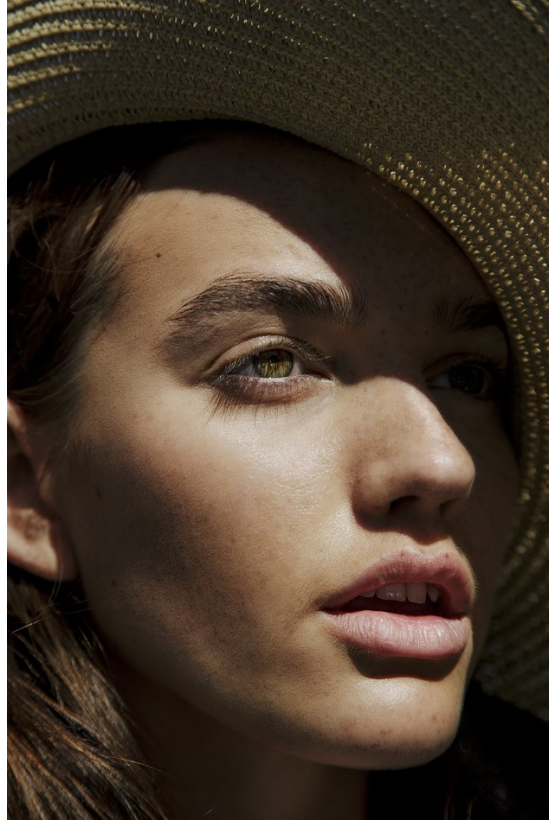

BOSS MODELS

CAPE TOWN

MILLA LAKIC

Height: 170cm Bust: 87cm Waist: 68cm Hips: 103cm Shoe: 6 UK Hair: Light Brown Eyes: Hazel