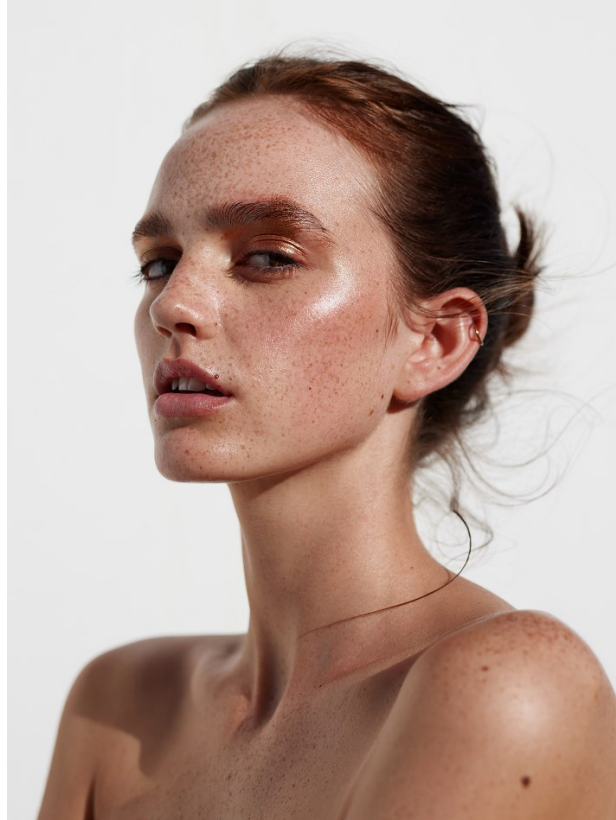

BOSS MODELS

CAPE TOWN

MILLA LAKIC

Height: 170cm Bust: 87cm Waist: 68cm Hips: 103cm Shoe: 6 UK Hair: Light Brown Eyes: Hazel