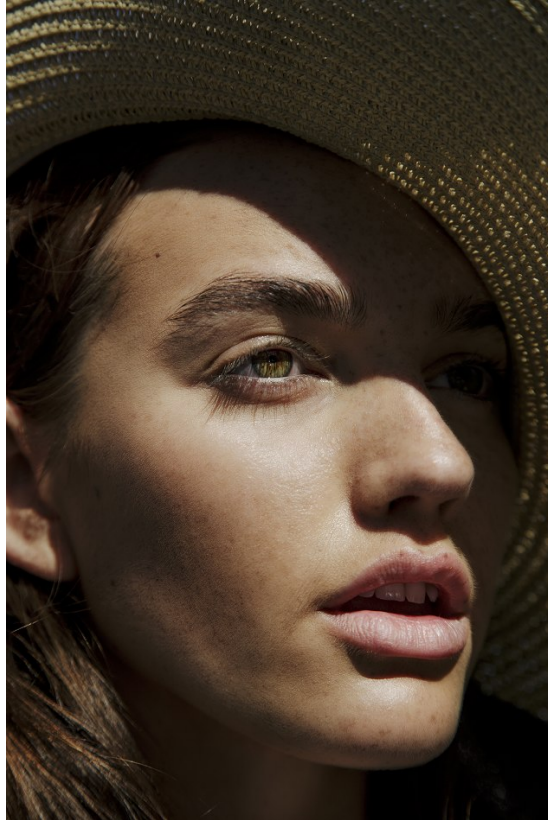

BOSS MODELS

CAPE TOWN

MILLA LAKIC

Height: 170cm Bust: 87cm Waist: 68cm Hips: 103cm Shoe: 6 UK Hair: Light Brown Eyes: Hazel