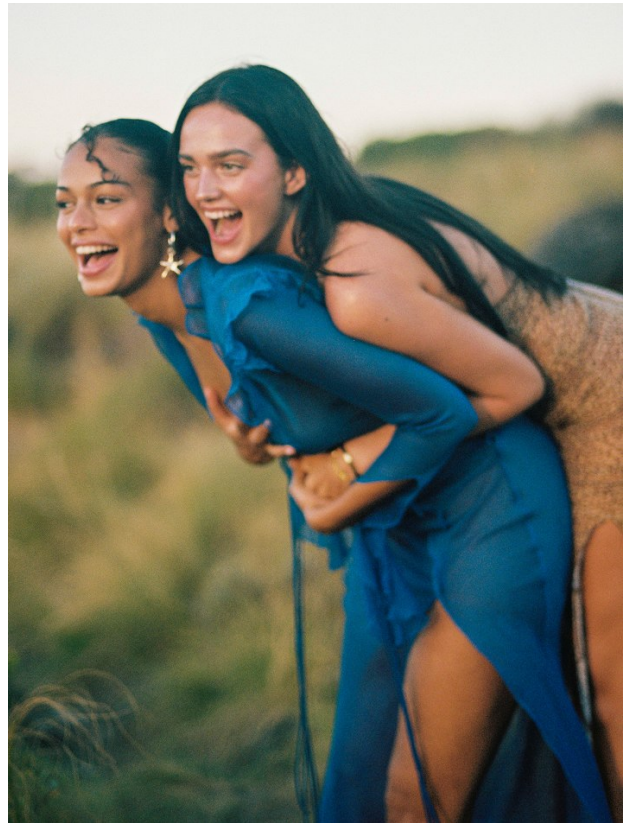

BOSS MODELS

CAPE TOWN

MILLA LAKIC

Height: 170cm Bust: 87cm Waist: 68cm Hips: 103cm Shoe: 6 UK Hair: Light Brown Eyes: Hazel

BOSS MODELS

CAPE TOWN

MILLA LAKIC

Height: 170cm Bust: 87cm Waist: 68cm Hips: 103cm Shoe: 6 UK Hair: Light Brown Eyes: Hazel

BOSS MODELS

CAPE TOWN

MILLA LAKIC

Height: 170cm Bust: 87cm Waist: 68cm Hips: 103cm Shoe: 6 UK Hair: Light Brown Eyes: Hazel