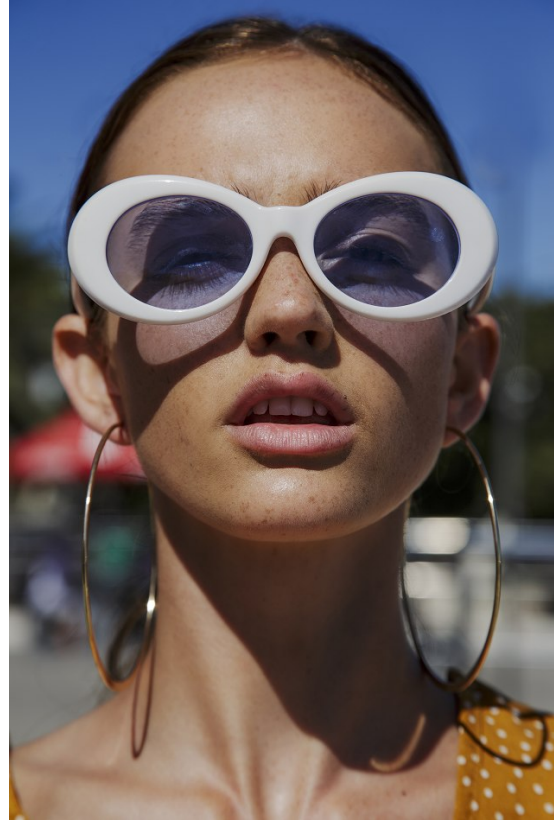

BOSS MODELS

CAPE TOWN

MILLA LAKIC

Height: 170cm Bust: 87cm Waist: 68cm Hips: 103cm Shoe: 6 UK Hair: Light Brown Eyes: Hazel