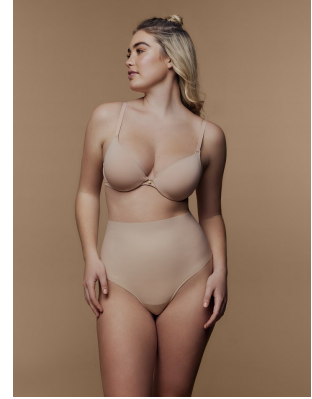

# BOSS MODELS

CAPE TOWN

## EMMA BEUKES

Height: 172cm Bust: 100cm Waist: 79cm Hips: 107cm Shoe: 6 UK Hair: Dark Blonde Eyes: Blue