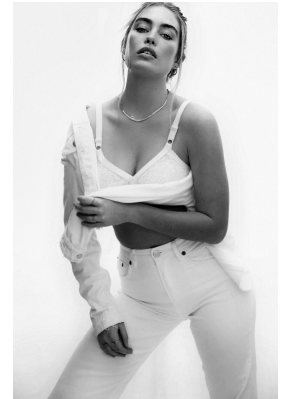

BOSS MODELS

CAPE TOWN

EMMA BEUKES

Height: 172cm Bust: 100cm Waist: 79cm Hips: 107cm Shoe: 6 UK Hair: Dark Blonde Eyes: Blue

BOSS MODELS

CAPE TOWN

EMMA BEUKES

Height: 172cm Bust: 100cm Waist: 79cm Hips: 107cm Shoe: 6 UK Hair: Dark Blonde Eyes: Blue