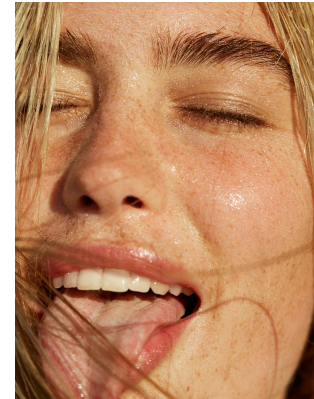

# BOSS MODELS

CAPE TOWN

## EMMA BEUKES

Height: 172cm Bust: 100cm Waist: 79cm Hips: 107cm Shoe: 6 UK Hair: Dark Blonde Eyes: Blue