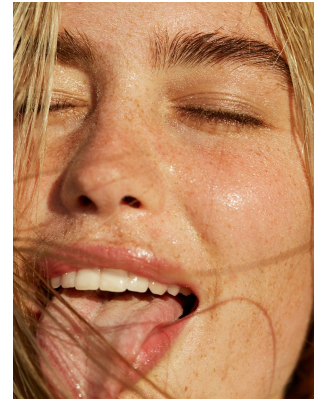

BOSS MODELS

CAPE TOWN

EMMA BEUKES

Height: 172cm Bust: 100cm Waist: 79cm Hips: 107cm Shoe: 6 UK Hair: Dark Blonde Eyes: Blue

BOSS MODELS

CAPE TOWN

EMMA BEUKES

Height: 172cm Bust: 100cm Waist: 79cm Hips: 107cm Shoe: 6 UK Hair: Dark Blonde Eyes: Blue