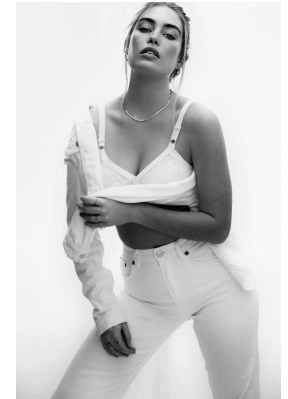

BOSS MODELS

CAPE TOWN

EMMA BEUKES

Height: 172cm Bust: 100cm Waist: 79cm Hips: 107cm Shoe: 6 UK Hair: Dark Blonde Eyes: Blue

BOSS MODELS

CAPE TOWN

EMMA BEUKES

Height: 172cm Bust: 100cm Waist: 79cm Hips: 107cm Shoe: 6 UK Hair: Dark Blonde Eyes: Blue