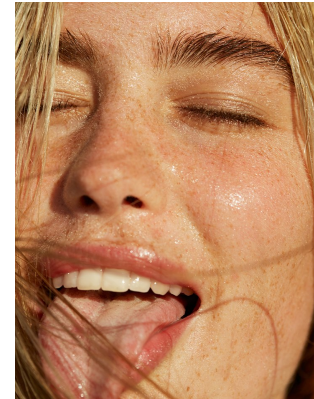

BOSS MODELS

CAPE TOWN

EMMA BEUKES

Height: 172cm Bust: 100cm Waist: 79cm Hips: 107cm Shoe: 6 UK Hair: Dark Blonde Eyes: Blue

BOSS MODELS

CAPE TOWN

EMMA BEUKES

Height: 172cm Bust: 100cm Waist: 79cm Hips: 107cm Shoe: 6 UK Hair: Dark Blonde Eyes: Blue