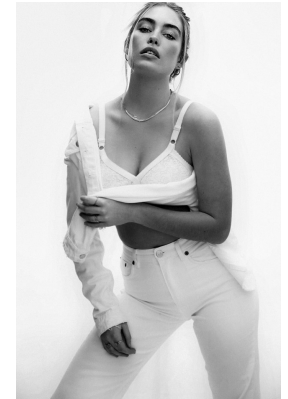

# BOSS MODELS

CAPE TOWN

## EMMA BEUKES

Height: 172cm Bust: 100cm Waist: 79cm Hips: 107cm Shoe: 6 UK Hair: Dark Blonde Eyes: Blue