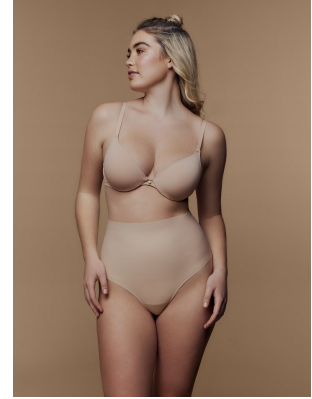

BOSS MODELS

CAPE TOWN

EMMA BEUKES

Height: 172cm Bust: 100cm Waist: 79cm Hips: 107cm Shoe: 6 UK Hair: Dark Blonde Eyes: Blue

BOSS MODELS

CAPE TOWN

EMMA BEUKES

Height: 172cm Bust: 100cm Waist: 79cm Hips: 107cm Shoe: 6 UK Hair: Dark Blonde Eyes: Blue