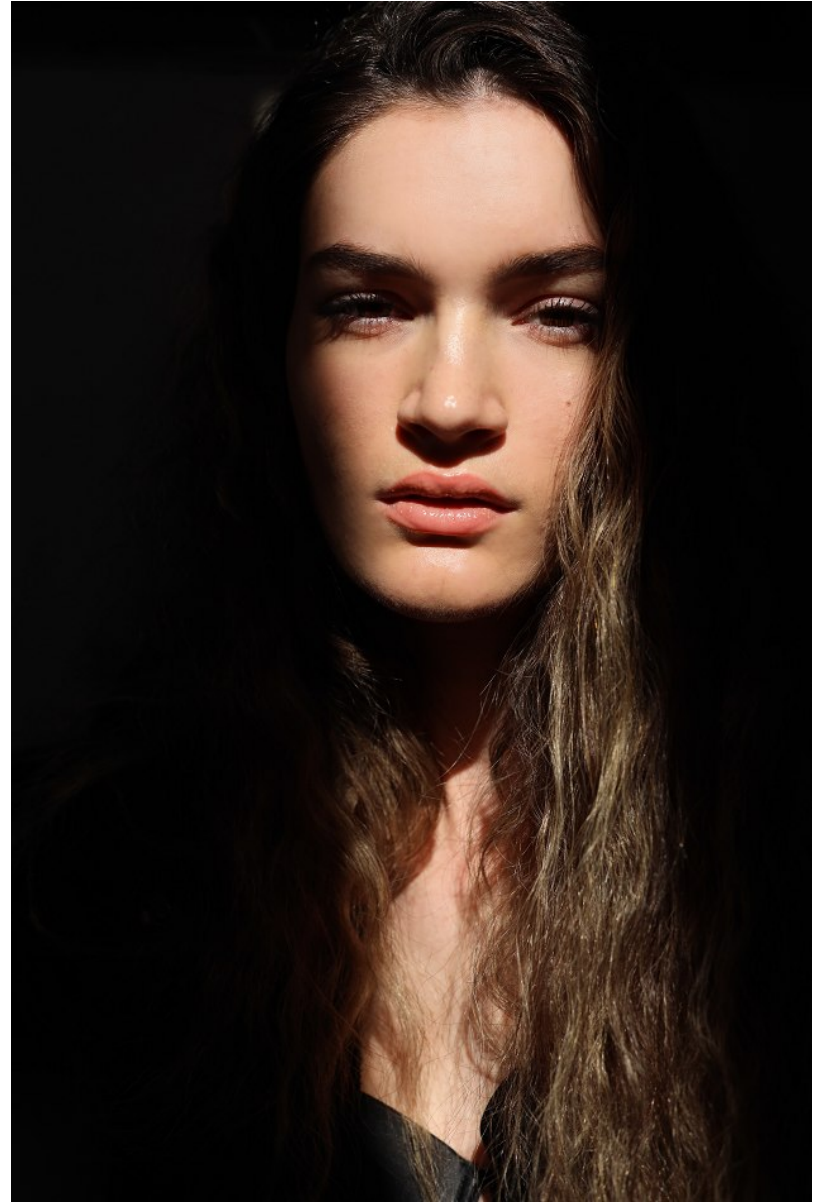

BOSS MODELS

CAPE TOWN

OLIVIA BURGER

Height: 178cm Bust: 82cm Waist: 64cm Hips: 93cm Shoe: 7 UK Hair: Brown Eyes: Hazel