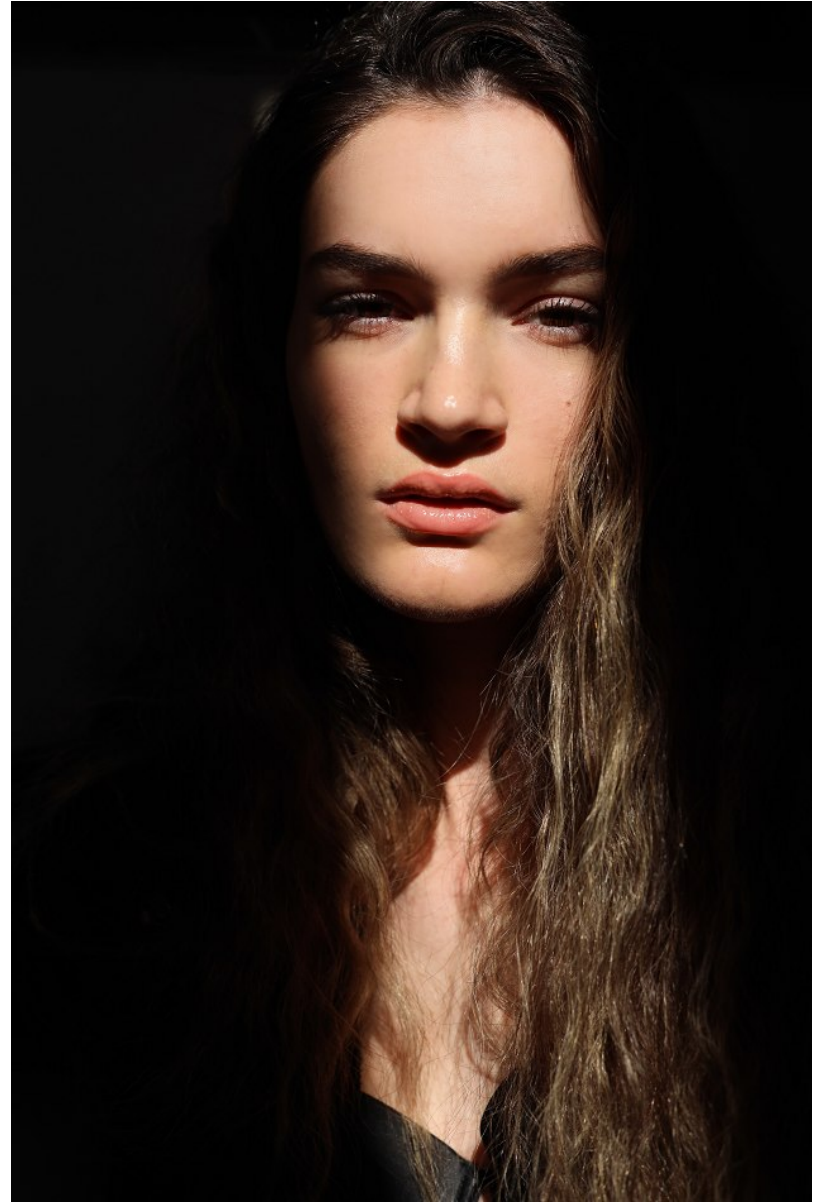

BOSS MODELS

CAPE TOWN

OLIVIA BURGER

Height: 178cm Bust: 82cm Waist: 64cm Hips: 93cm Shoe: 7 UK Hair: Brown Eyes: Hazel