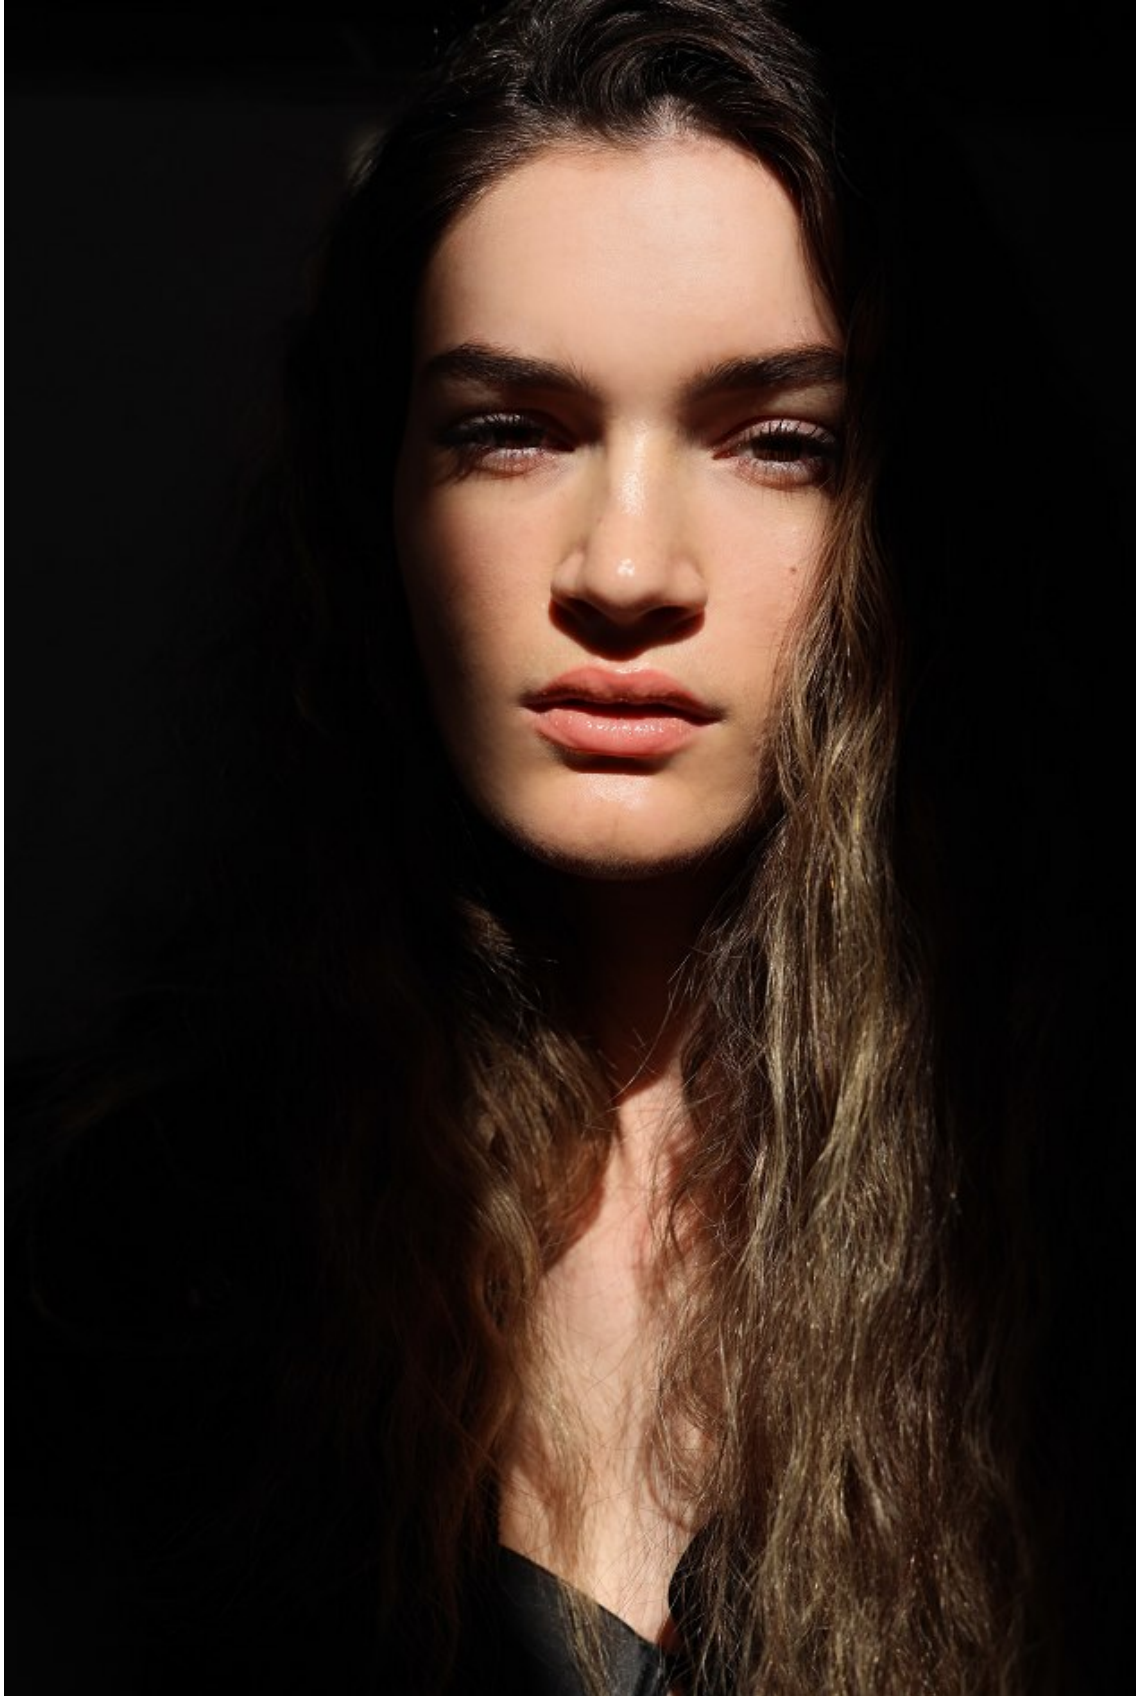

BOSS MODELS

CAPE TOWN

OLIVIA BURGER

Height: 178cm Bust: 82cm Waist: 64cm Hips: 93cm Shoe: 7 UK Hair: Brown Eyes: Hazel