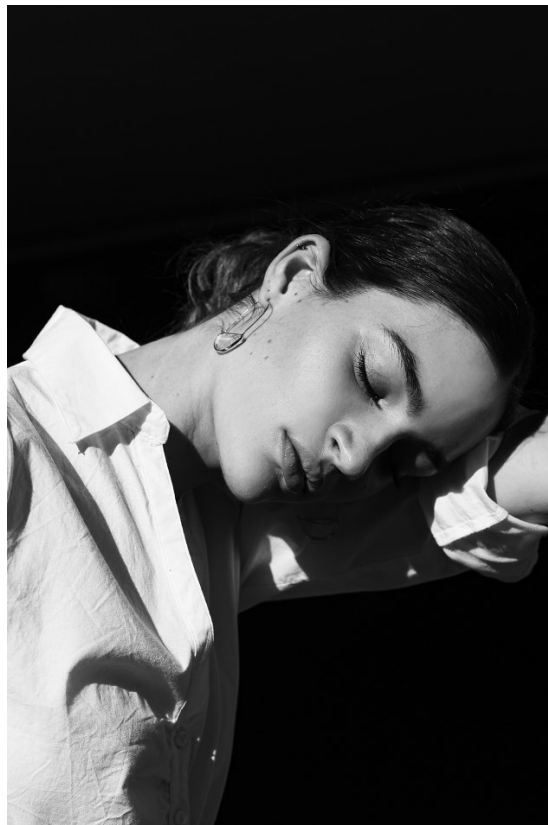

BOSS MODELS

CAPE TOWN

OLIVIA BURGER

Height: 178cm Bust: 82cm Waist: 64cm Hips: 93cm Shoe: 7 UK Hair: Brown Eyes: Hazel