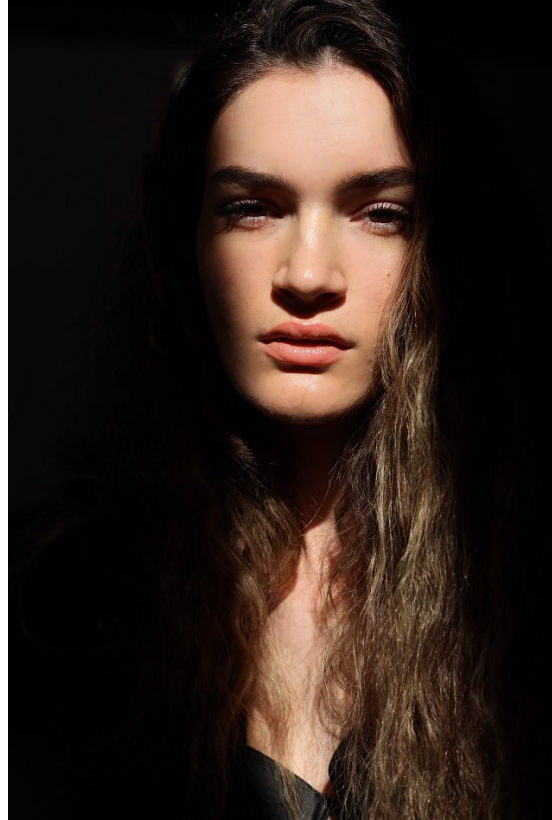

BOSS MODELS

CAPE TOWN

OLIVIA BURGER

Height: 178cm Bust: 82cm Waist: 64cm Hips: 93cm Shoe: 7 UK Hair: Brown Eyes: Hazel