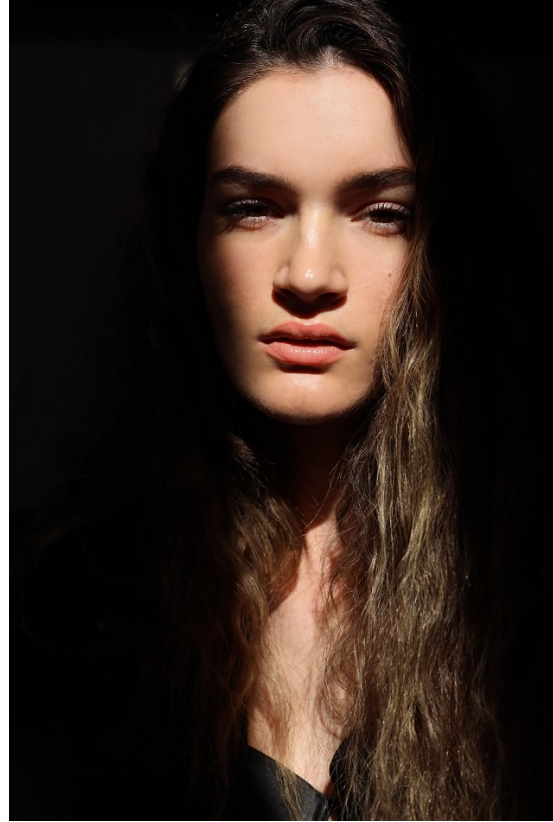

BOSS MODELS

CAPE TOWN

OLIVIA BURGER

Height: 178cm Bust: 82cm Waist: 64cm Hips: 93cm Shoe: 7 UK Hair: Brown Eyes: Hazel