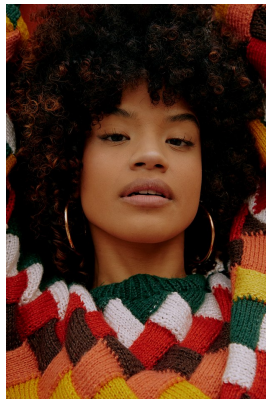

BOSS MODELS

CAPE TOWN

NALU TITUS

Height: 164cm Bust: 87cm Waist: 66cm Hips: 94cm Shoe: 6 UK Hair: Brown Eyes: Brown