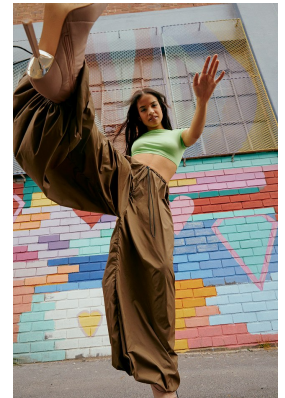

BOSS MODELS

CAPE TOWN

NALU TITUS

Height: 164cm Bust: 87cm Waist: 66cm Hips: 94cm Shoe: 6 UK Hair: Brown Eyes: Brown