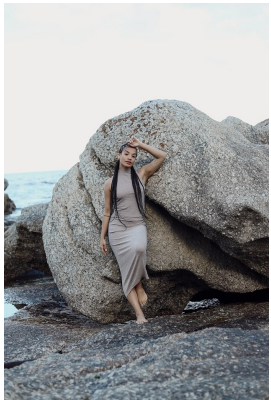

BOSS MODELS

CAPE TOWN

NALU TITUS

Height: 164cm Bust: 87cm Waist: 65cm Hips: 96cm Shoe: 6 UK Hair: Brown Eyes: Brown

BOSS MODELS

CAPE TOWN

Image: Nalu Titus represented by Boss Models Cape Town

NALU TITUS

Height: 164cm Bust: 87cm Waist: 65cm Hips: 96cm Shoe: 6 UK Hair: Brown Eyes: Brown