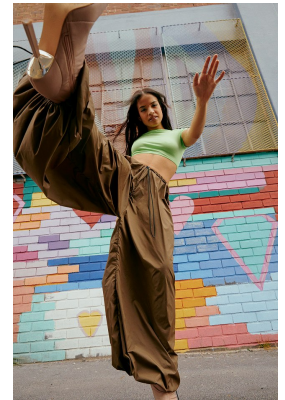

# BOSS MODELS

CAPE TOWN

## NALU TITUS

Height: 164cm Bust: 87cm Waist: 66cm Hips: 94cm Shoe: 6 UK Hair: Brown Eyes: Brown