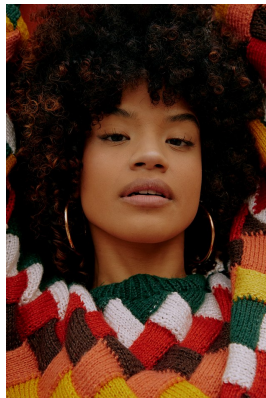

BOSS MODELS

CAPE TOWN

NALU TITUS

Height: 164cm Bust: 87cm Waist: 66cm Hips: 94cm Shoe: 6 UK Hair: Brown Eyes: Brown