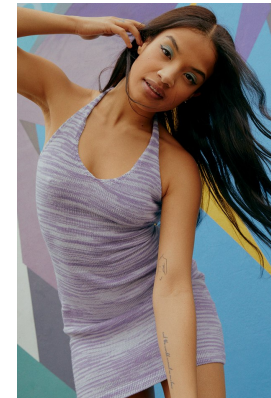

# BOSS MODELS

CAPE TOWN

## NALU TITUS

Height: 164cm Bust: 87cm Waist: 66cm Hips: 94cm Shoe: 6 UK Hair: Brown Eyes: Brown