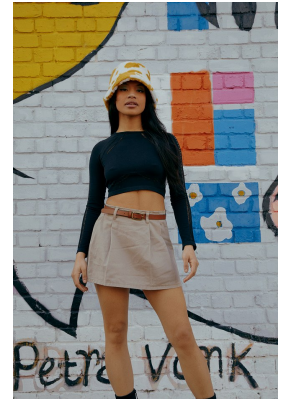

BOSS MODELS

CAPE TOWN

NALU TITUS

Height: 164cm Bust: 87cm Waist: 66cm Hips: 94cm Shoe: 6 UK Hair: Brown Eyes: Brown