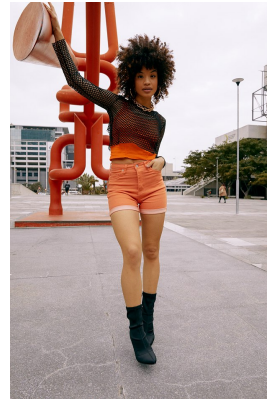

# BOSS MODELS

CAPE TOWN

## NALU TITUS

Height: 164cm Bust: 87cm Waist: 66cm Hips: 94cm Shoe: 6 UK Hair: Brown Eyes: Brown