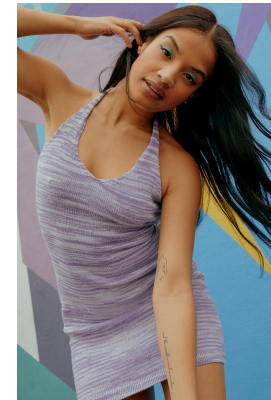

# BOSS MODELS

CAPE TOWN

## NALU TITUS

Height: 164cm Bust: 87cm Waist: 66cm Hips: 94cm Shoe: 6 UK Hair: Brown Eyes: Brown