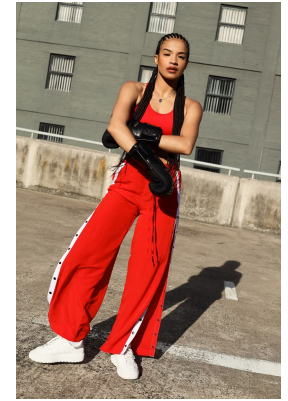

BOSS MODELS

CAPE TOWN

NALU TITUS

Height: 164cm Bust: 87cm Waist: 65cm Hips: 96cm Shoe: 6 UK Hair: Brown Eyes: Brown

BOSS MODELS

CAPE TOWN

Image: Nalu Titus represented by Boss Models Cape Town

NALU TITUS

Height: 164cm Bust: 87cm Waist: 65cm Hips: 96cm Shoe: 6 UK Hair: Brown Eyes: Brown