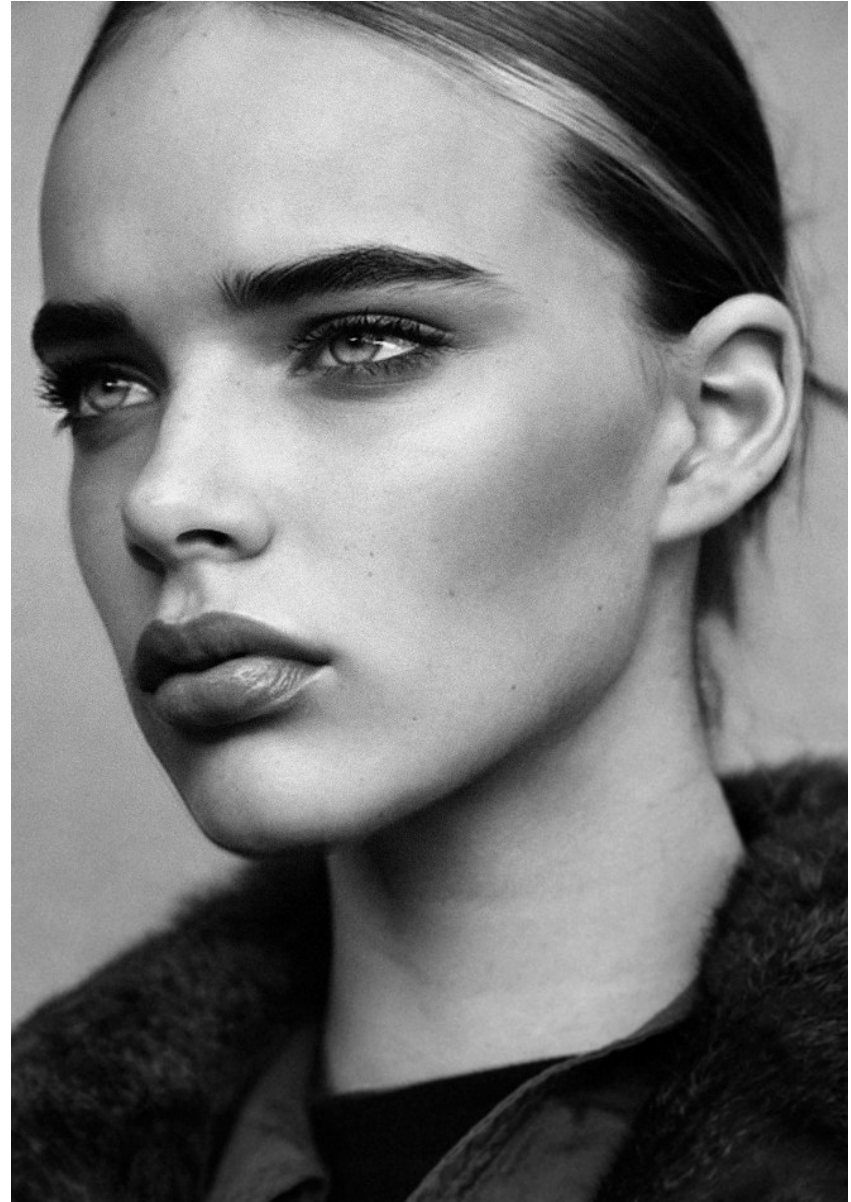

BOSS MODELS

CAPE TOWN

ANNABEL GROBBELAAR

Height: 183cm Bust: 88cm Waist: 63cm Hips: 93cm Shoe: 8 UK Hair: Blonde Eyes: Blue