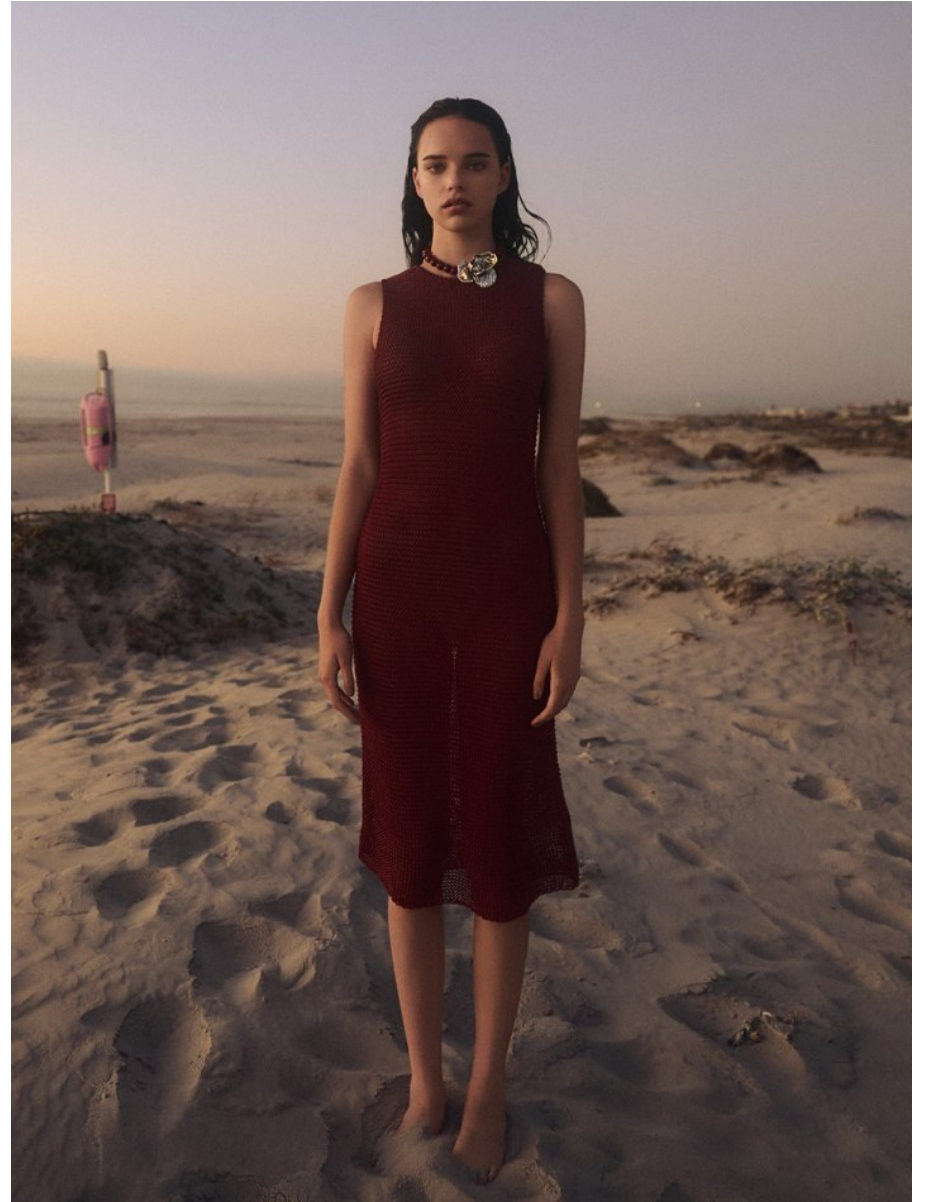

BOSS MODELS

CAPE TOWN

ANNABEL GROBBELAAR

Height: 183cm Bust: 88cm Waist: 63cm Hips: 93cm Shoe: 8 UK Hair: Blonde Eyes: Blue

BOSS MODELS

CAPE TOWN

ANNABEL GROBBELAAR

Height: 183cm Bust: 88cm Waist: 63cm Hips: 93cm Shoe: 8 UK Hair: Blonde Eyes: Blue