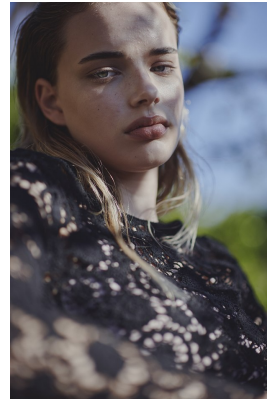

BOSS MODELS

CAPE TOWN

ANNABEL GROBBELAAR

Height: 183cm Bust: 88cm Waist: 65cm Hips: 91cm Shoe: 8 UK Hair: Blonde Eyes: Blue

BOSS MODELS

CAPE TOWN

ANNABEL GROBBELAAR

Height: 183cm Bust: 88cm Waist: 65cm Hips: 91cm Shoe: 8 UK Hair: Blonde Eyes: Blue