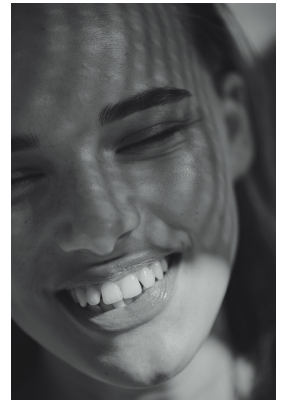

BOSS MODELS

CAPE TOWN

ANNABEL GROBBELAAR

Height: 183cm Bust: 88cm Waist: 65cm Hips: 91cm Shoe: 8 UK Hair: Blonde Eyes: Blue

BOSS MODELS

CAPE TOWN

ANNABEL GROBBELAAR

Height: 183cm Bust: 88cm Waist: 65cm Hips: 91cm Shoe: 8 UK Hair: Blonde Eyes: Blue