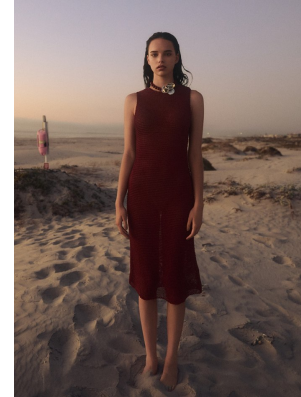

BOSS MODELS

CAPE TOWN

ANNABEL GROBBELAAR

Height: 183cm Bust: 88cm Waist: 65cm Hips: 91cm Shoe: 8 UK Hair: Blonde Eyes: Blue

BOSS MODELS

CAPE TOWN

ANNABEL GROBBELAAR

Height: 183cm Bust: 88cm Waist: 65cm Hips: 91cm Shoe: 8 UK Hair: Blonde Eyes: Blue