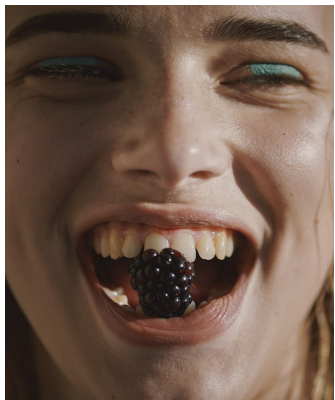

BOSS MODELS

CAPE TOWN

ANNABEL GROBBELAAR

Height: 183cm Bust: 88cm Waist: 65cm Hips: 91cm Shoe: 8 UK Hair: Blonde Eyes: Blue

BOSS MODELS

CAPE TOWN

ANNABEL GROBBELAAR

Height: 183cm Bust: 88cm Waist: 65cm Hips: 91cm Shoe: 8 UK Hair: Blonde Eyes: Blue