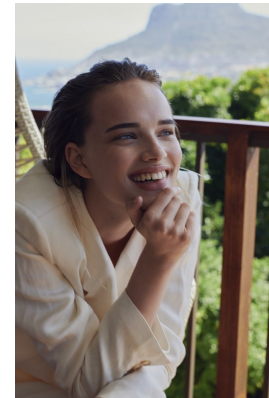

BOSS MODELS

CAPE TOWN

ANNABEL GROBBELAAR

Height: 183cm Bust: 88cm Waist: 65cm Hips: 91cm Shoe: 8 UK Hair: Blonde Eyes: Blue

BOSS MODELS

CAPE TOWN

ANNABEL GROBBELAAR

Height: 183cm Bust: 88cm Waist: 65cm Hips: 91cm Shoe: 8 UK Hair: Blonde Eyes: Blue