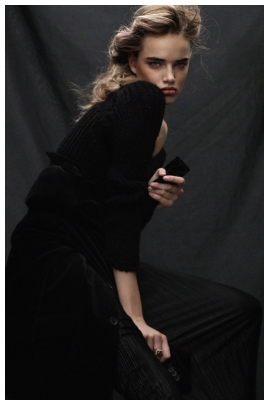

BOSS MODELS

CAPE TOWN

ANNABEL GROBBELAAR

Height: 183cm Bust: 88cm Waist: 65cm Hips: 91cm Shoe: 8 UK Hair: Blonde Eyes: Blue

BOSS MODELS

CAPE TOWN

ANNABEL GROBBELAAR

Height: 183cm Bust: 88cm Waist: 65cm Hips: 91cm Shoe: 8 UK Hair: Blonde Eyes: Blue