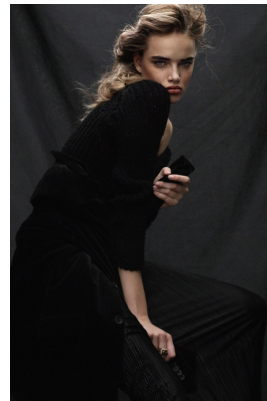

BOSS MODELS

CAPE TOWN

ANNABEL GROBBELAAR

Height: 183cm Bust: 88cm Waist: 65cm Hips: 91cm Shoe: 8 UK Hair: Blonde Eyes: Blue

BOSS MODELS

CAPE TOWN

ANNABEL GROBBELAAR

Height: 183cm Bust: 88cm Waist: 65cm Hips: 91cm Shoe: 8 UK Hair: Blonde Eyes: Blue