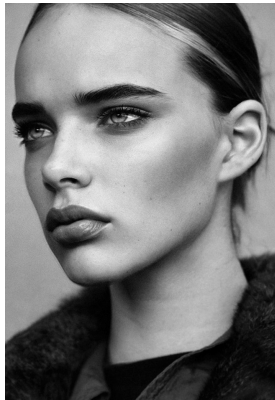

BOSS MODELS

CAPE TOWN

ANNABEL GROBBELAAR

Height: 183cm Bust: 88cm Waist: 65cm Hips: 91cm Shoe: 8 UK Hair: Blonde Eyes: Blue

BOSS MODELS

CAPE TOWN

ANNABEL GROBBELAAR

Height: 183cm Bust: 88cm Waist: 65cm Hips: 91cm Shoe: 8 UK Hair: Blonde Eyes: Blue