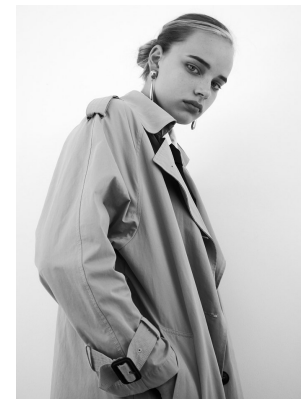

BOSS MODELS

CAPE TOWN

ANNABEL GROBBELAAR

Height: 183cm Bust: 88cm Waist: 65cm Hips: 91cm Shoe: 8 UK Hair: Blonde Eyes: Blue

BOSS MODELS

CAPE TOWN

ANNABEL GROBBELAAR

Height: 183cm Bust: 88cm Waist: 65cm Hips: 91cm Shoe: 8 UK Hair: Blonde Eyes: Blue