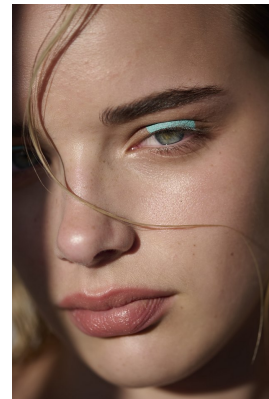

BOSS MODELS

CAPE TOWN

ANNABEL GROBBELAAR

Height: 183cm Bust: 88cm Waist: 65cm Hips: 91cm Shoe: 8 UK Hair: Blonde Eyes: Blue

BOSS MODELS

CAPE TOWN

ANNABEL GROBBELAAR

Height: 183cm Bust: 88cm Waist: 65cm Hips: 91cm Shoe: 8 UK Hair: Blonde Eyes: Blue