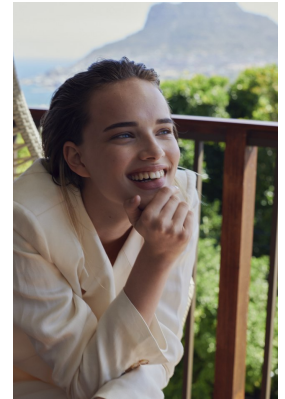

BOSS MODELS

CAPE TOWN

ANNABEL GROBBELAAR

Height: 183cm Bust: 88cm Waist: 65cm Hips: 91cm Shoe: 8 UK Hair: Blonde Eyes: Blue

BOSS MODELS

CAPE TOWN

ANNABEL GROBBELAAR

Height: 183cm Bust: 88cm Waist: 65cm Hips: 91cm Shoe: 8 UK Hair: Blonde Eyes: Blue