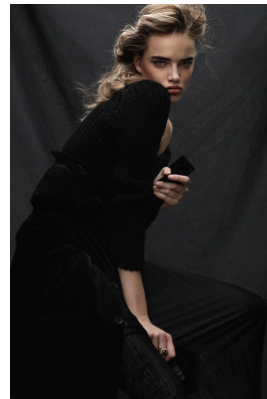

BOSS MODELS

CAPE TOWN

ANNABEL GROBBELAAR

Height: 183cm Bust: 88cm Waist: 65cm Hips: 91cm Shoe: 8 UK Hair: Blonde Eyes: Blue

BOSS MODELS

CAPE TOWN

ANNABEL GROBBELAAR

Height: 183cm Bust: 88cm Waist: 65cm Hips: 91cm Shoe: 8 UK Hair: Blonde Eyes: Blue