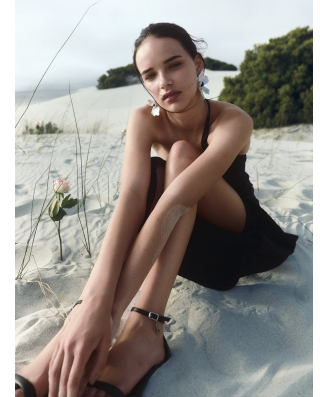

BOSS MODELS

CAPE TOWN

ANNABEL GROBBELAAR

Height: 183cm Bust: 88cm Waist: 65cm Hips: 91cm Shoe: 8 UK Hair: Blonde Eyes: Blue

BOSS MODELS

CAPE TOWN

ANNABEL GROBBELAAR

Height: 183cm Bust: 88cm Waist: 65cm Hips: 91cm Shoe: 8 UK Hair: Blonde Eyes: Blue