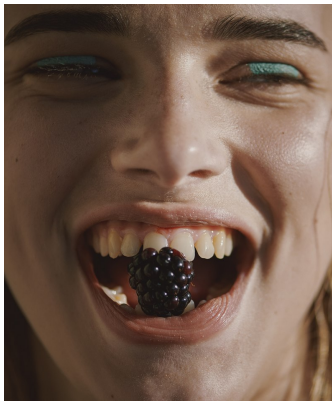

BOSS MODELS

CAPE TOWN

ANNABEL GROBBELAAR

Height: 183cm Bust: 88cm Waist: 65cm Hips: 91cm Shoe: 8 UK Hair: Blonde Eyes: Blue

BOSS MODELS

CAPE TOWN

ANNABEL GROBBELAAR

Height: 183cm Bust: 88cm Waist: 65cm Hips: 91cm Shoe: 8 UK Hair: Blonde Eyes: Blue