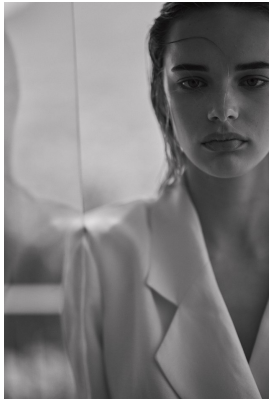

BOSS MODELS

CAPE TOWN

ANNABEL GROBBELAAR

Height: 183cm Bust: 88cm Waist: 65cm Hips: 91cm Shoe: 8 UK Hair: Blonde Eyes: Blue

BOSS MODELS

CAPE TOWN

ANNABEL GROBBELAAR

Height: 183cm Bust: 88cm Waist: 65cm Hips: 91cm Shoe: 8 UK Hair: Blonde Eyes: Blue