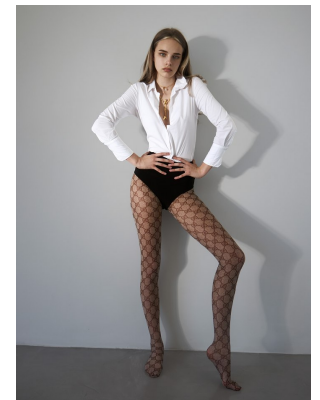

BOSS MODELS

CAPE TOWN

ANNABEL GROBBELAAR

Height: 183cm Bust: 88cm Waist: 65cm Hips: 91cm Shoe: 8 UK Hair: Blonde Eyes: Blue

BOSS MODELS

CAPE TOWN

ANNABEL GROBBELAAR

Height: 183cm Bust: 88cm Waist: 65cm Hips: 91cm Shoe: 8 UK Hair: Blonde Eyes: Blue