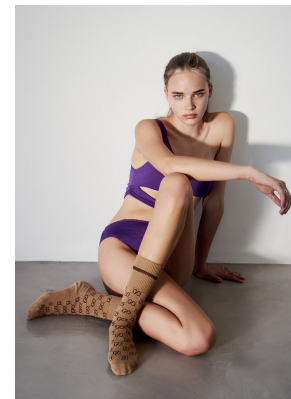

BOSS MODELS

CAPE TOWN

ANNABEL GROBBELAAR

Height: 183cm Bust: 88cm Waist: 65cm Hips: 91cm Shoe: 8 UK Hair: Blonde Eyes: Blue

BOSS MODELS

CAPE TOWN

ANNABEL GROBBELAAR

Height: 183cm Bust: 88cm Waist: 65cm Hips: 91cm Shoe: 8 UK Hair: Blonde Eyes: Blue