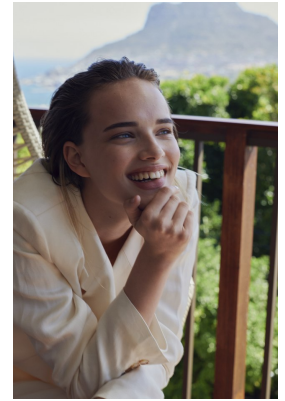

BOSS MODELS

CAPE TOWN

ANNABEL GROBBELAAR

Height: 183cm Bust: 88cm Waist: 65cm Hips: 91cm Shoe: 8 UK Hair: Blonde Eyes: Blue

BOSS MODELS

CAPE TOWN

ANNABEL GROBBELAAR

Height: 183cm Bust: 88cm Waist: 65cm Hips: 91cm Shoe: 8 UK Hair: Blonde Eyes: Blue