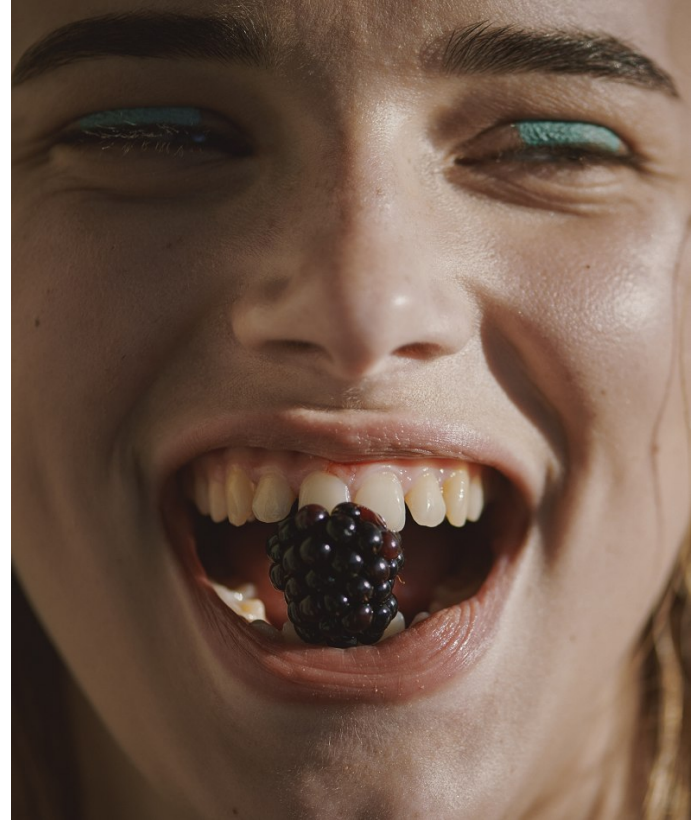

BOSS MODELS

CAPE TOWN

ANNABEL GROBBELAAR

Height: 183cm Bust: 88cm Waist: 65cm Hips: 91cm Shoe: 8 UK Hair: Blonde Eyes: Blue

BOSS MODELS

CAPE TOWN

ANNABEL GROBBELAAR

Height: 183cm Bust: 88cm Waist: 65cm Hips: 91cm Shoe: 8 UK Hair: Blonde Eyes: Blue