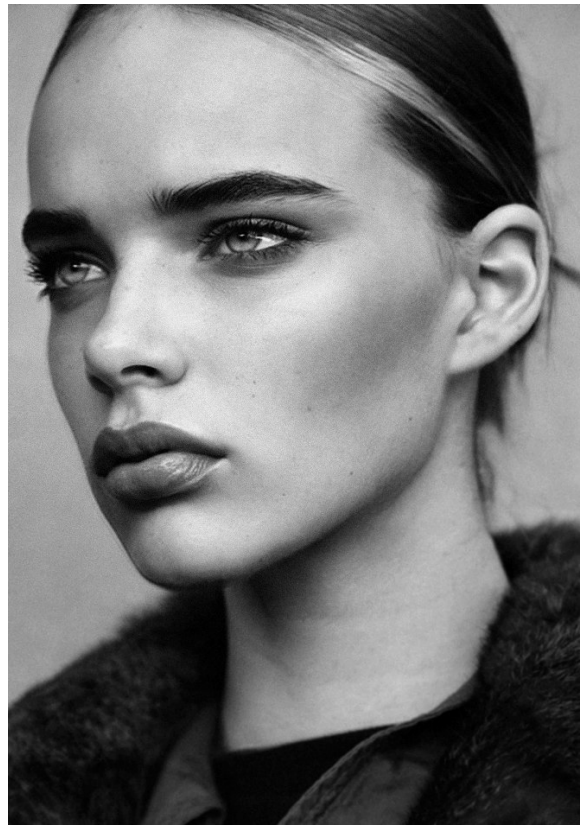

BOSS MODELS

CAPE TOWN

ANNABEL GROBBELAAR

Height: 183cm Bust: 88cm Waist: 63cm Hips: 93cm Shoe: 8 UK Hair: Blonde Eyes: Blue

BOSS MODELS

CAPE TOWN

ANNABEL GROBBELAAR

Height: 183cm Bust: 88cm Waist: 63cm Hips: 93cm Shoe: 8 UK Hair: Blonde Eyes: Blue