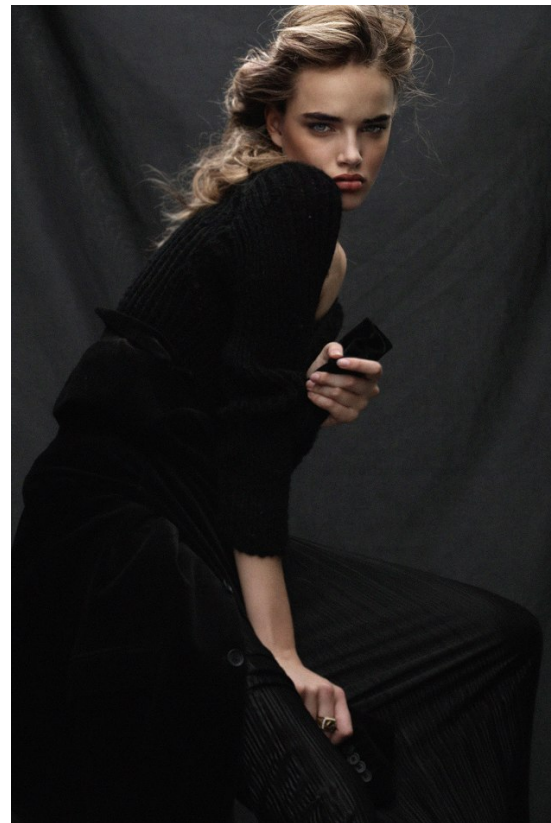

BOSS MODELS

CAPE TOWN

ANNABEL GROBBELAAR

Height: 183cm Bust: 88cm Waist: 65cm Hips: 91cm Shoe: 8 UK Hair: Blonde Eyes: Blue

BOSS MODELS

CAPE TOWN

ANNABEL GROBBELAAR

Height: 183cm Bust: 88cm Waist: 65cm Hips: 91cm Shoe: 8 UK Hair: Blonde Eyes: Blue