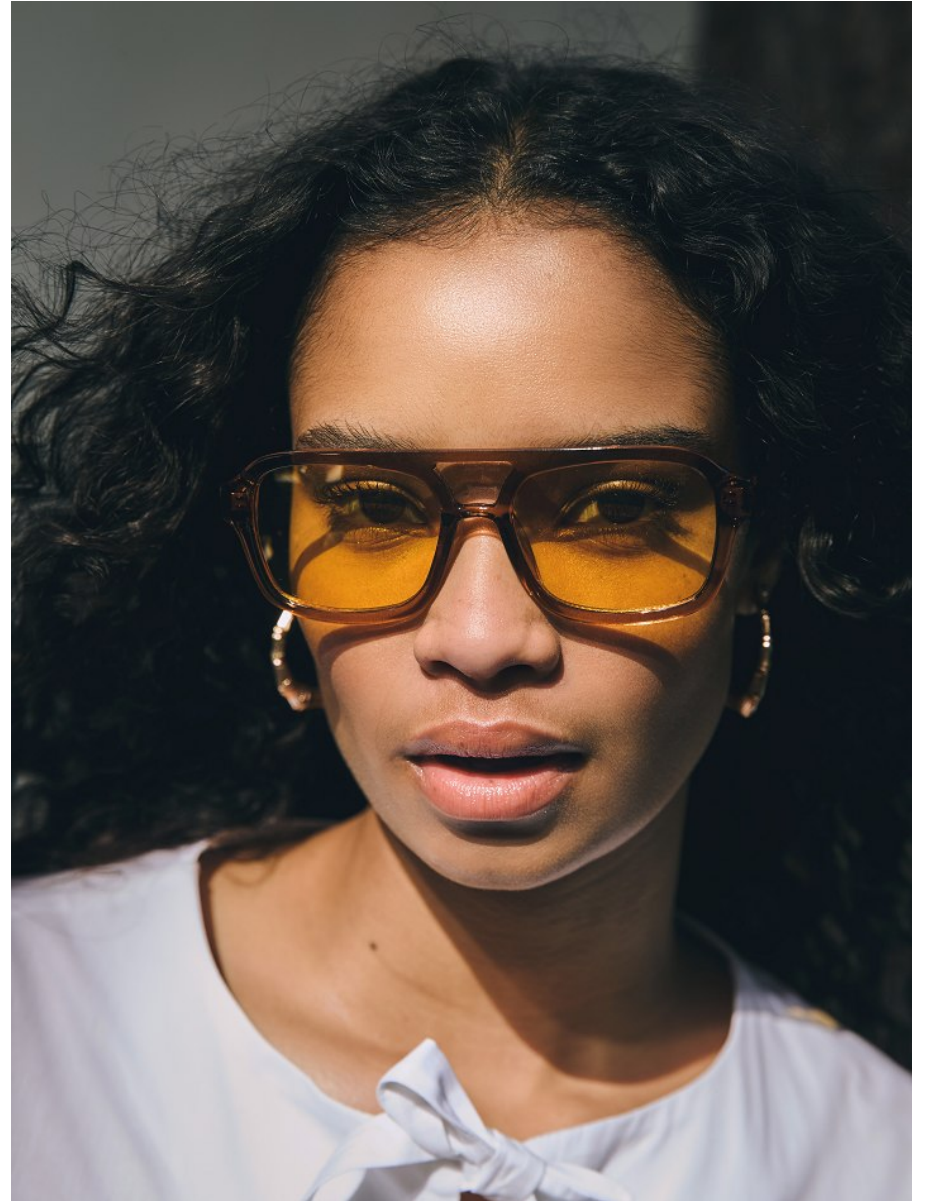

BOSS MODELS

CAPE TOWN

CHRISTI-ANN SAAÏMAN

Height: 175cm Bust: 84cm Waist: 66cm Hips: 95cm Shoe: 8 UK Hair: Brown Eyes: Brown

BOSS MODELS

CAPE TOWN

CHRISTI-ANN SAAIMAN

Height: 175cm Bust: 84cm Waist: 66cm Hips: 95cm Shoe: 8 UK Hair: Brown Eyes: Brown

BOSS MODELS

CAPE TOWN

CHRISTI-ANN SAAIMAN

Height: 175cm Bust: 84cm Waist: 66cm Hips: 95cm Shoe: 8 UK Hair: Brown Eyes: Brown

BOSS MODELS

CAPE TOWN

CHRISTI-ANN SAAIMAN

Height: 175cm Bust: 84cm Waist: 66cm Hips: 95cm Shoe: 8 UK Hair: Brown Eyes: Brown

BOSS MODELS

CAPE TOWN

CHRISTI-ANN SAAIMAN

Height: 175cm Bust: 84cm Waist: 66cm Hips: 95cm Shoe: 8 UK Hair: Brown Eyes: Brown

BOSS MODELS

CAPE TOWN

CHRISTI-ANN SAAÏMAN

Height: 175cm Bust: 84cm Waist: 66cm Hips: 95cm Shoe: 8 UK Hair: Brown Eyes: Brown