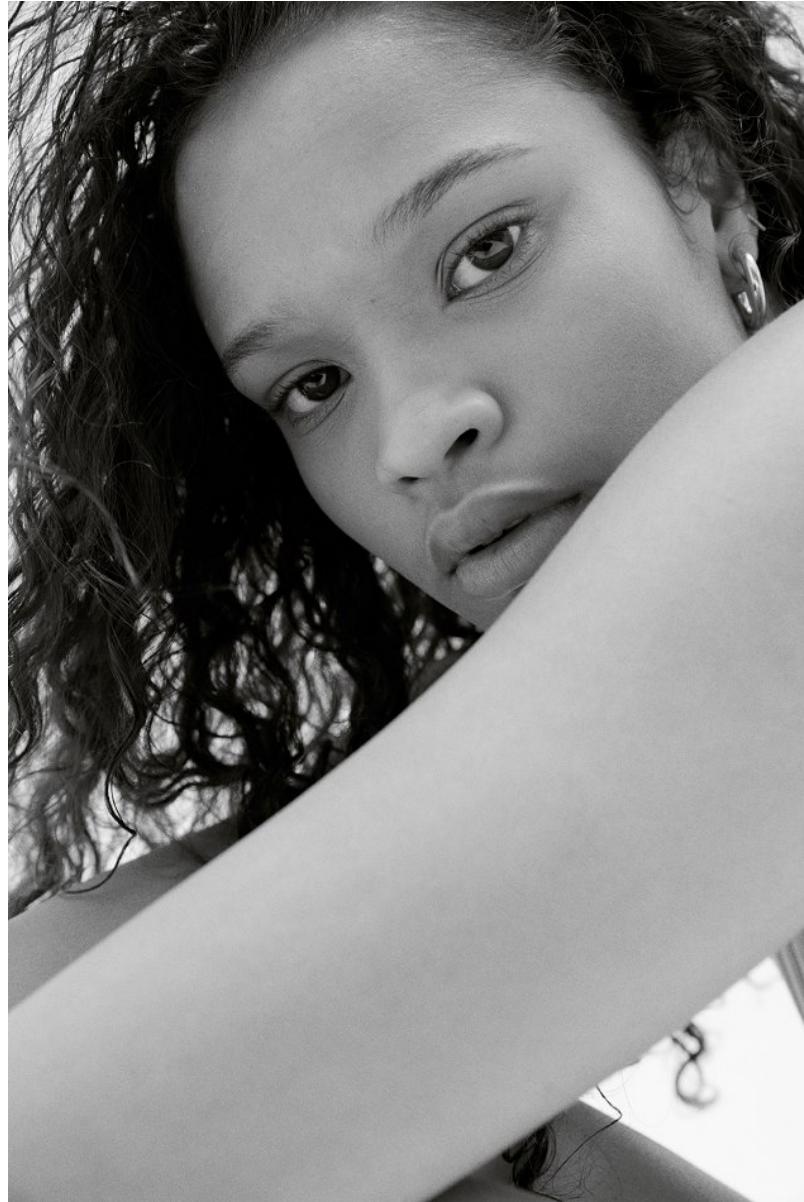

CHRISTI-ANN SAAÏMAN

BOSS MODELS

CAPE TOWN

CHRISTI-ANN SAAÏMAN

Height: 175cm Bust: 85cm Waist: 67cm Hips: 97cm Shoe: 8 UK Hair: Brown Eyes: Brown