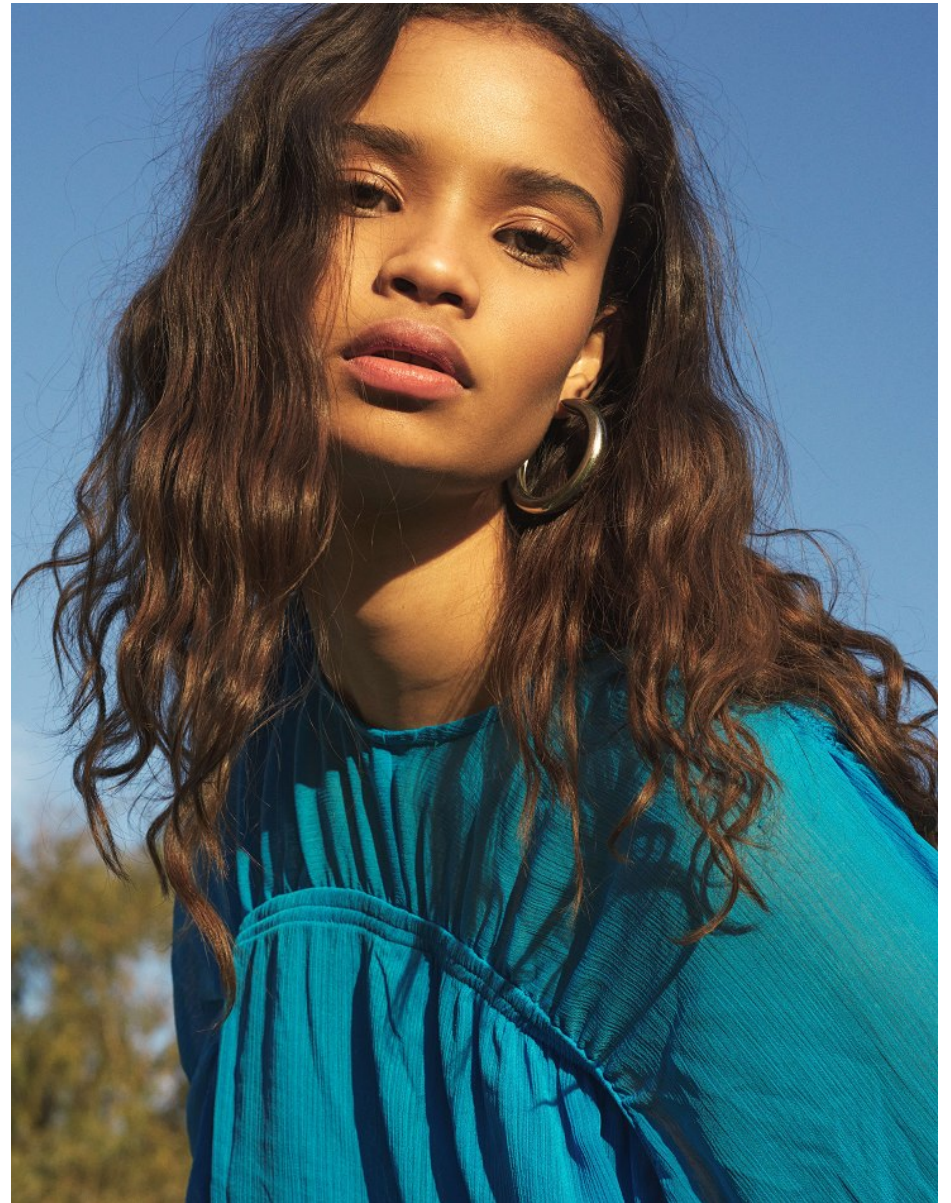

BOSS MODELS

CAPE TOWN

CHRISTI-ANN SAAIMAN

Height: 175cm Bust: 85cm Waist: 67cm Hips: 97cm Shoe: 8 UK Hair: Brown Eyes: Brown