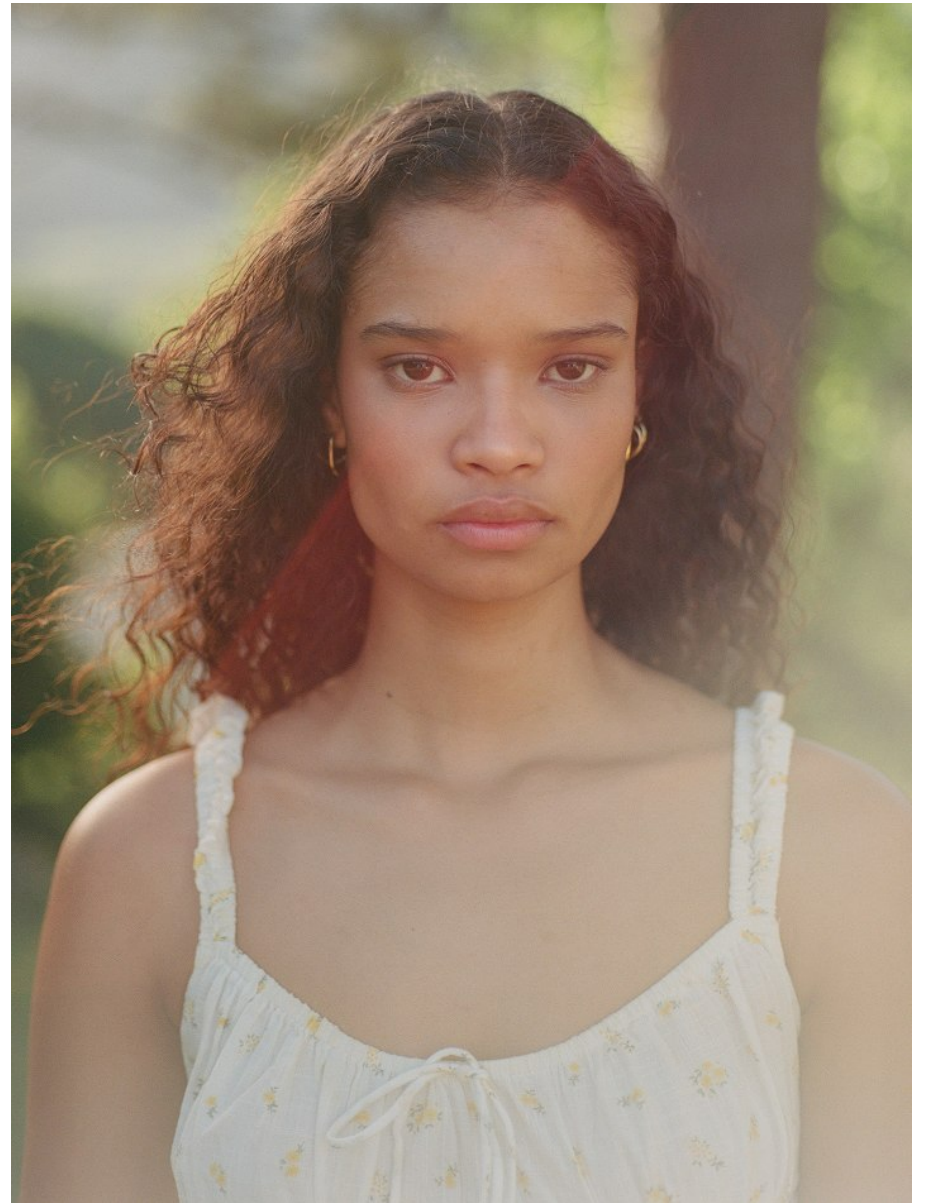

BOSS MODELS

CAPE TOWN

CHRISTI-ANN SAAÏMAN

Height: 175cm Bust: 84cm Waist: 66cm Hips: 95cm Shoe: 8 UK Hair: Brown Eyes: Brown

BOSS MODELS

CAPE TOWN

CHRISTI-ANN SAAIMAN

Height: 175cm Bust: 84cm Waist: 66cm Hips: 95cm Shoe: 8 UK Hair: Brown Eyes: Brown

BOSS MODELS

CAPE TOWN

CHRISTI-ANN SAAIMAN

Height: 175cm Bust: 84cm Waist: 66cm Hips: 95cm Shoe: 8 UK Hair: Brown Eyes: Brown

BOSS MODELS

CAPE TOWN

CHRISTI-ANN SAAIMAN

Height: 175cm Bust: 84cm Waist: 66cm Hips: 95cm Shoe: 8 UK Hair: Brown Eyes: Brown