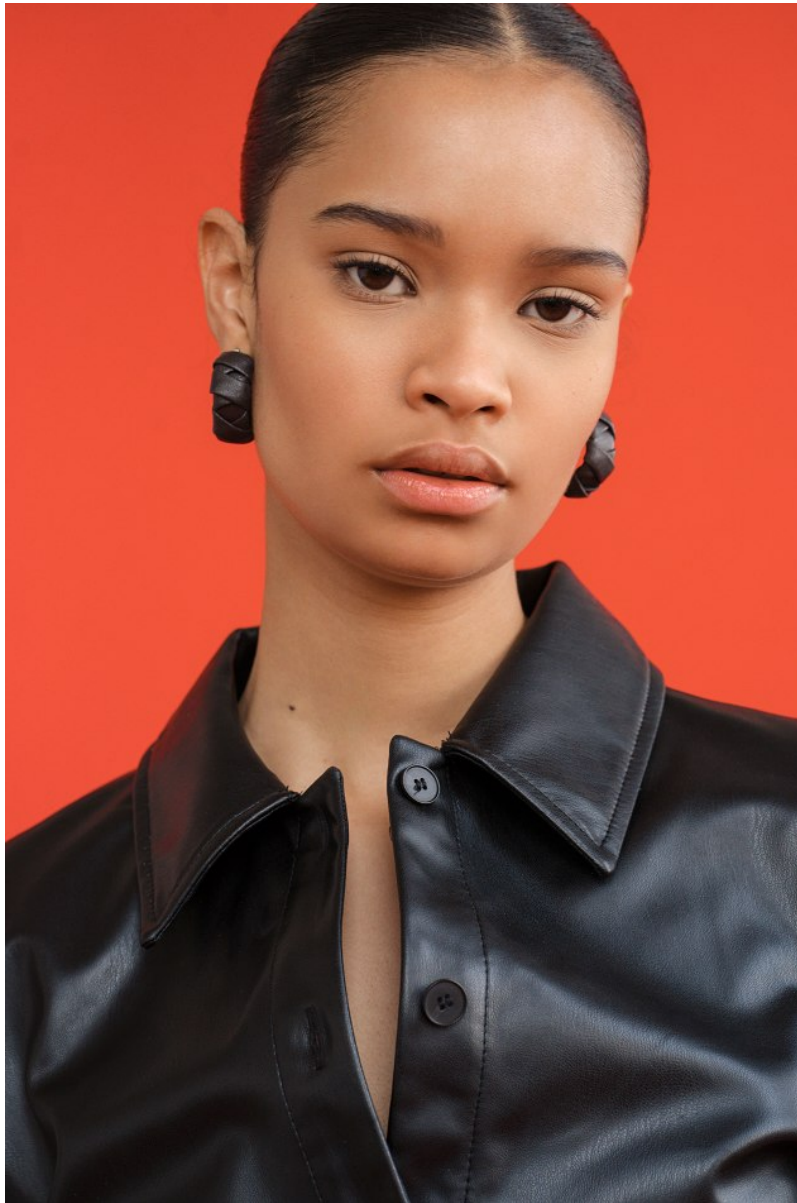

CHRISTI-ANN SAAÏMAN

BOSS MODELS

CAPE TOWN

CHRISTI-ANN SAAÏMAN

Height: 175cm Bust: 85cm Waist: 67cm Hips: 97cm Shoe: 8 UK Hair: Brown Eyes: Brown