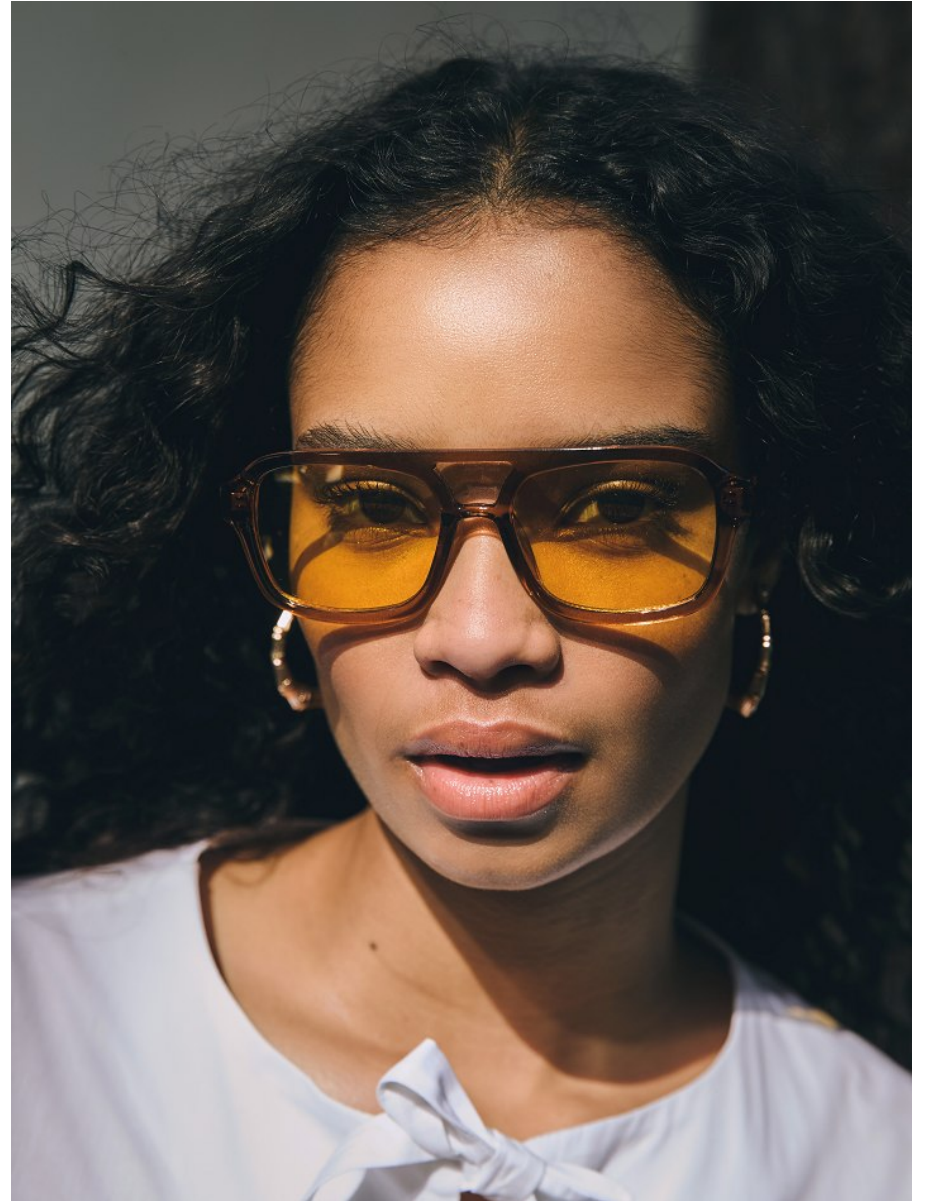

BOSS MODELS

CAPE TOWN

CHRISTI-ANN SAAÏMAN

Height: 175cm Bust: 85cm Waist: 67cm Hips: 97cm Shoe: 8 UK Hair: Brown Eyes: Brown

BOSS MODELS

CAPE TOWN

CHRISTI-ANN SAAIMAN

Height: 175cm Bust: 85cm Waist: 67cm Hips: 97cm Shoe: 8 UK Hair: Brown Eyes: Brown

BOSS MODELS

CAPE TOWN

CHRISTI-ANN SAIMAN

Height: 175cm Bust: 85cm Waist: 67cm Hips: 97cm Shoe: 8 UK Hair: Brown Eyes: Brown

BOSS MODELS

CAPE TOWN

CHRISTI-ANN SAAIMAN

Height: 175cm Bust: 85cm Waist: 67cm Hips: 97cm Shoe: 8 UK Hair: Brown Eyes: Brown

BOSS MODELS

CAPE TOWN

CHRISTI-ANN SAAIMAN

Height: 175cm Bust: 85cm Waist: 67cm Hips: 97cm Shoe: 8 UK Hair: Brown Eyes: Brown

BOSS MODELS

CAPE TOWN

CHRISTI-ANN SAAÏMAN

Height: 175cm Bust: 85cm Waist: 67cm Hips: 97cm Shoe: 8 UK Hair: Brown Eyes: Brown