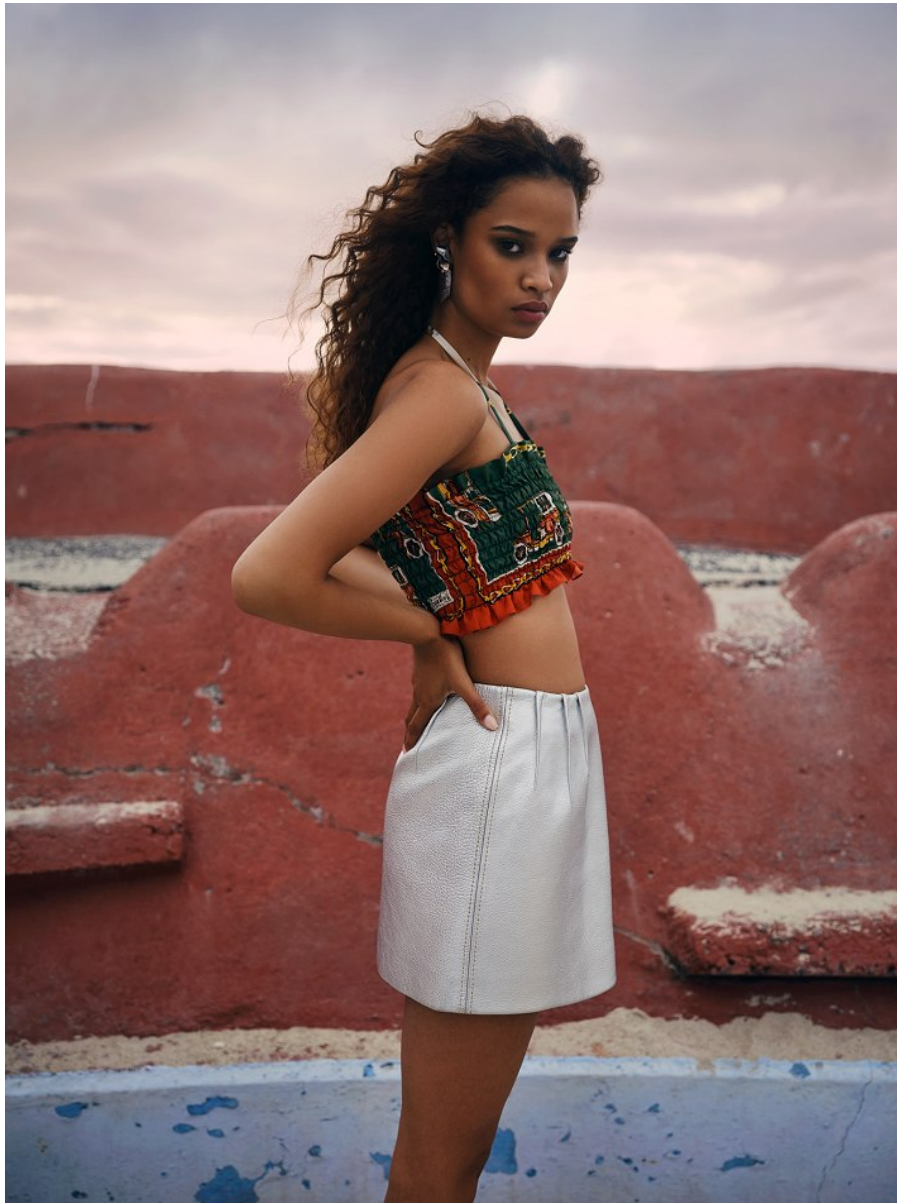

CHRISTI-ANN SAIMAN

BOSS MODELS

CAPE TOWN

CHRISTI-ANN SAAIMAN

Height: 175cm Bust: 85cm Waist: 67cm Hips: 97cm Shoe: 8 UK Hair: Brown Eyes: Brown