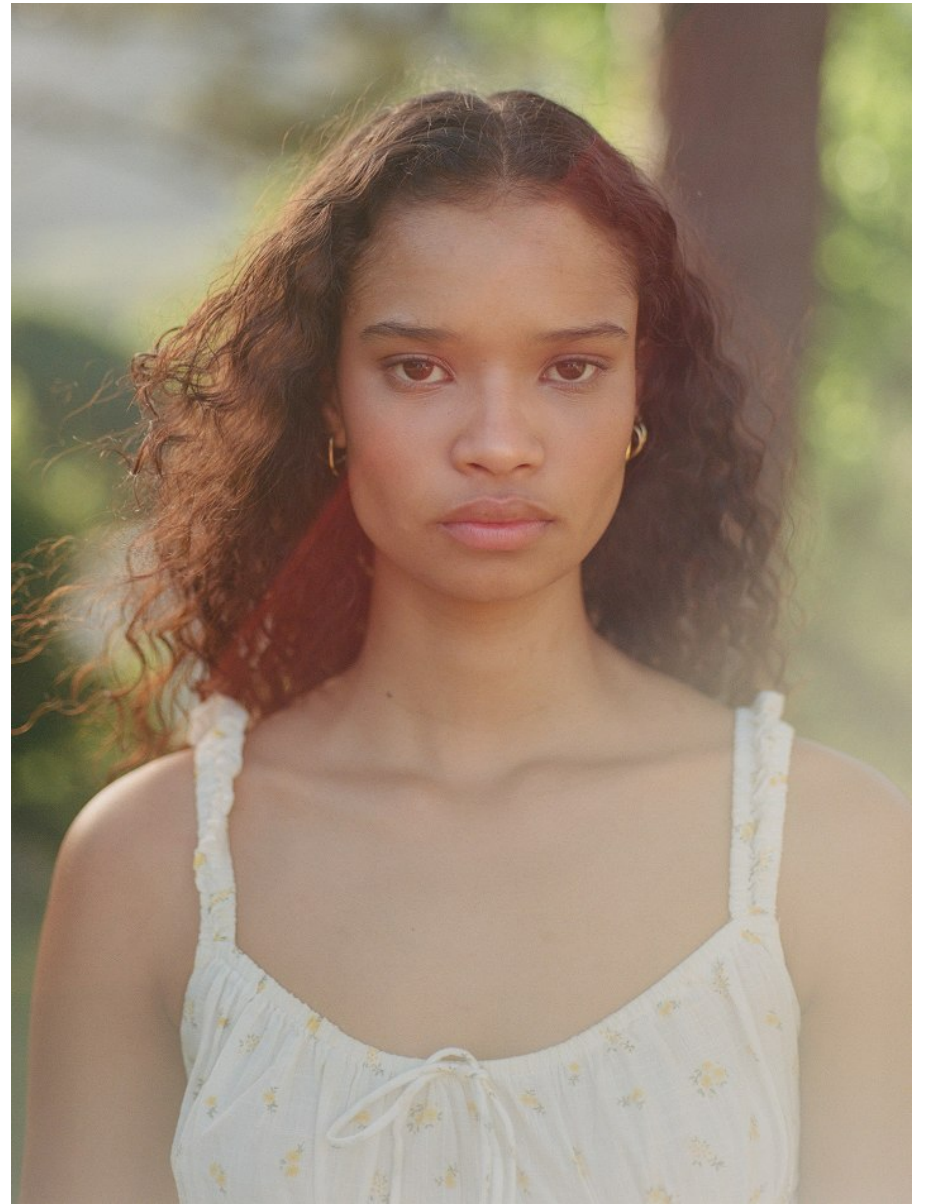

BOSS MODELS

CAPE TOWN

CHRISTI-ANN SAAÏMAN

Height: 175cm Bust: 85cm Waist: 67cm Hips: 97cm Shoe: 8 UK Hair: Brown Eyes: Brown

BOSS MODELS

CAPE TOWN

CHRISTI-ANN SAAIMAN

Height: 175cm Bust: 85cm Waist: 67cm Hips: 97cm Shoe: 8 UK Hair: Brown Eyes: Brown

BOSS MODELS

CAPE TOWN

CHRISTI-ANN SAAIMAN

Height: 175cm Bust: 85cm Waist: 67cm Hips: 97cm Shoe: 8 UK Hair: Brown Eyes: Brown

BOSS MODELS

CAPE TOWN

CHRISTI-ANN SAAIMAN

Height: 175cm Bust: 85cm Waist: 67cm Hips: 97cm Shoe: 8 UK Hair: Brown Eyes: Brown

BOSS MODELS

CAPE TOWN

CHRISTI-ANN SAAIMAN

Height: 175cm Bust: 85cm Waist: 67cm Hips: 97cm Shoe: 8 UK Hair: Brown Eyes: Brown

BOSS MODELS

CAPE TOWN

CHRISTI-ANN SAIMAN

Height: 175cm Bust: 85cm Waist: 67cm Hips: 97cm Shoe: 8 UK Hair: Brown Eyes: Brown