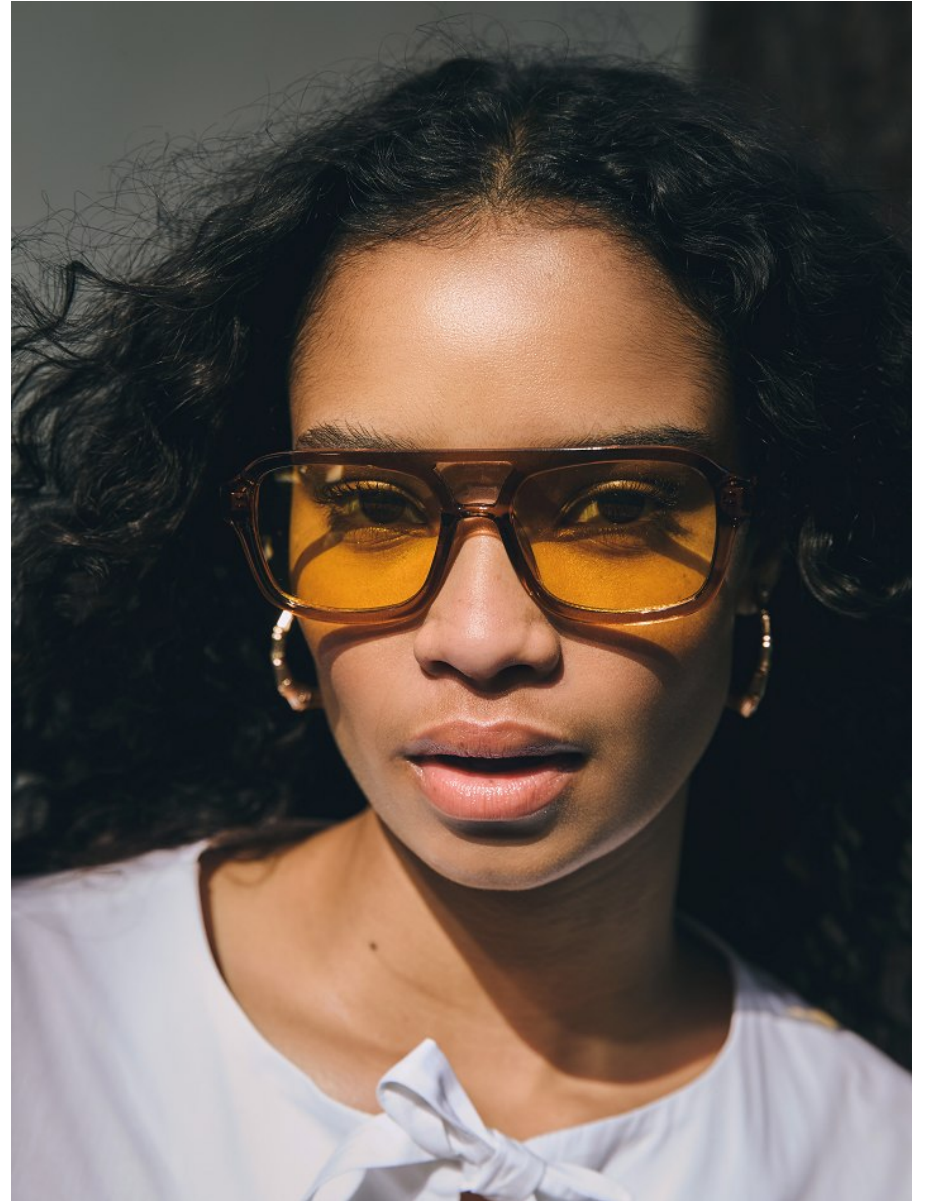

BOSS MODELS

CAPE TOWN

CHRISTI-ANN SAAÏMAN

Height: 175cm Bust: 85cm Waist: 67cm Hips: 97cm Shoe: 8 UK Hair: Brown Eyes: Brown

BOSS MODELS

CAPE TOWN

CHRISTI-ANN SAAIMAN

Height: 175cm Bust: 85cm Waist: 67cm Hips: 97cm Shoe: 8 UK Hair: Brown Eyes: Brown

BOSS MODELS

CAPE TOWN

CHRISTI-ANN SAAIMAN

Height: 175cm Bust: 85cm Waist: 67cm Hips: 97cm Shoe: 8 UK Hair: Brown Eyes: Brown

BOSS MODELS

CAPE TOWN

CHRISTI-ANN SAAIMAN

Height: 175cm Bust: 85cm Waist: 67cm Hips: 97cm Shoe: 8 UK Hair: Brown Eyes: Brown

BOSS MODELS

CAPE TOWN

CHRISTI-ANN SAAIMAN

Height: 175cm Bust: 85cm Waist: 67cm Hips: 97cm Shoe: 8 UK Hair: Brown Eyes: Brown

BOSS MODELS

CAPE TOWN

CHRISTI-ANN SAIMAN

Height: 175cm Bust: 85cm Waist: 67cm Hips: 97cm Shoe: 8 UK Hair: Brown Eyes: Brown