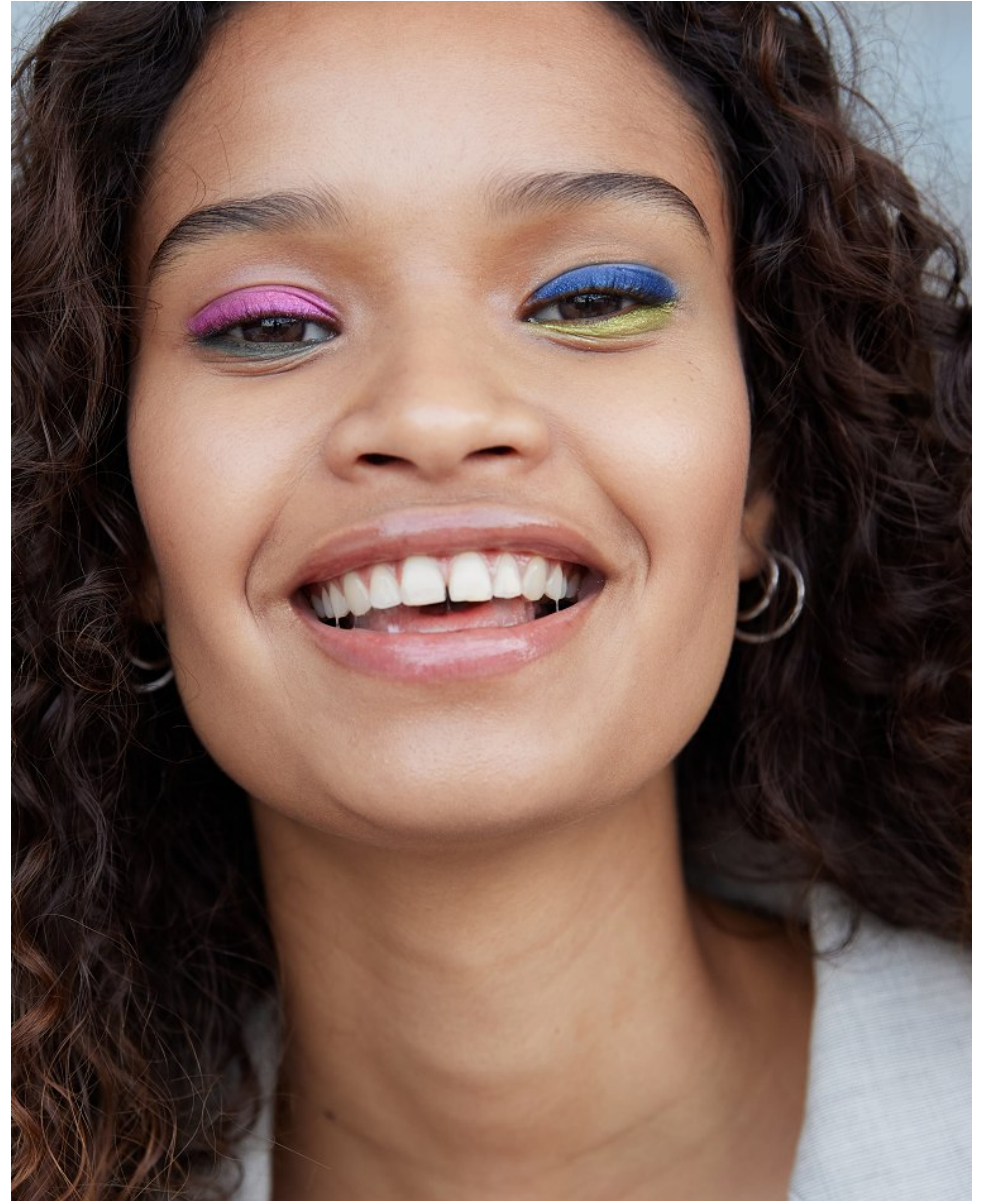

BOSS MODELS

CAPE TOWN

CHRISTI-ANN SAAIMAN

Height: 175cm Bust: 85cm Waist: 67cm Hips: 97cm Shoe: 8 UK Hair: Brown Eyes: Brown