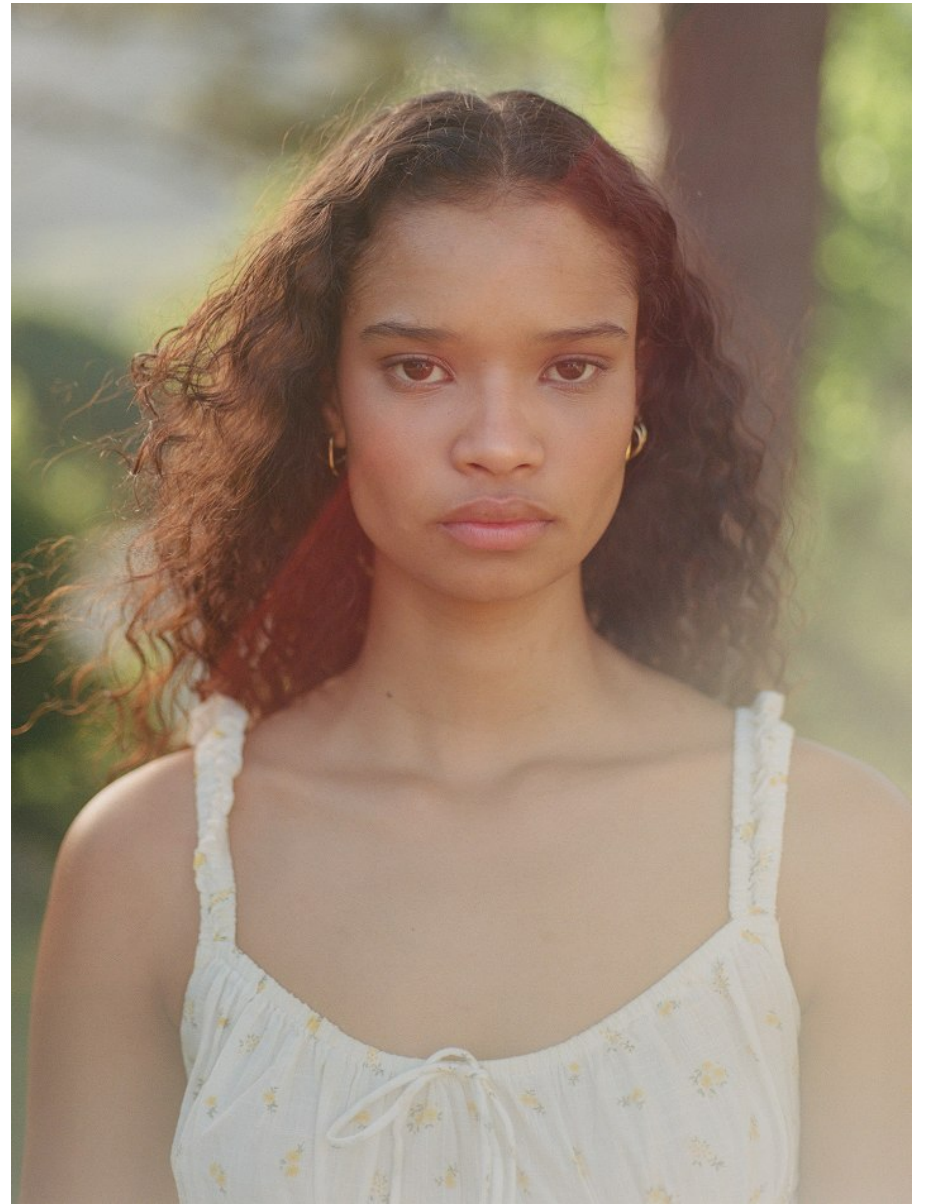

BOSS MODELS

CAPE TOWN

CHRISTI-ANN SAAÏMAN

Height: 175cm Bust: 85cm Waist: 67cm Hips: 97cm Shoe: 8 UK Hair: Brown Eyes: Brown

BOSS MODELS

CAPE TOWN

CHRISTI-ANN SAAIMAN

Height: 175cm Bust: 85cm Waist: 67cm Hips: 97cm Shoe: 8 UK Hair: Brown Eyes: Brown

BOSS MODELS

CAPE TOWN

CHRISTI-ANN SAIMAN

Height: 175cm Bust: 85cm Waist: 67cm Hips: 97cm Shoe: 8 UK Hair: Brown Eyes: Brown

BOSS MODELS

CAPE TOWN

CHRISTI-ANN SAAIMAN

Height: 175cm Bust: 85cm Waist: 67cm Hips: 97cm Shoe: 8 UK Hair: Brown Eyes: Brown

BOSS MODELS

CAPE TOWN

CHRISTI-ANN SAAIMAN

Height: 175cm Bust: 85cm Waist: 67cm Hips: 97cm Shoe: 8 UK Hair: Brown Eyes: Brown

BOSS MODELS

CAPE TOWN

CHRISTI-ANN SAAÏMAN

Height: 175cm Bust: 85cm Waist: 67cm Hips: 97cm Shoe: 8 UK Hair: Brown Eyes: Brown