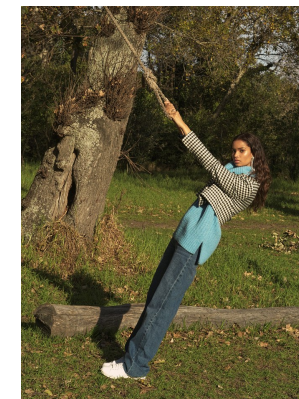

BOSS MODELS

CAPE TOWN

CHRISTI-ANN SAAIMAN

Height: 175cm Bust: 85cm Waist: 67cm Hips: 97cm Shoe: 8 UK Hair: Brown Eyes: Brown

BOSS MODELS

CAPE TOWN

CHRISTI-ANN SAAIMAN

Height: 175cm Bust: 85cm Waist: 67cm Hips: 97cm Shoe: 8 UK Hair: Brown Eyes: Brown

BOSS MODELS

CAPE TOWN

CHRISTI-ANN SAIMAN

Height: 175cm Bust: 85cm Waist: 67cm Hips: 97cm Shoe: 8 UK Hair: Brown Eyes: Brown