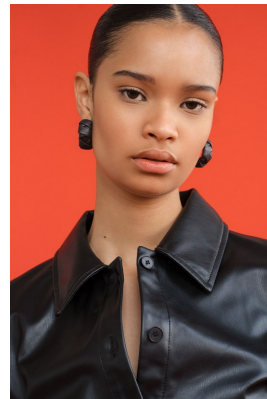

# BOSS MODELS

CAPE TOWN

CHRISTI-ANN SAAIMAN

Height: 175cm Bust: 85cm Waist: 67cm Hips: 97cm Shoe: 8 UK Hair: Brown Eyes: Brown

# BOSS MODELS

CAPE TOWN

CHRISTI-ANN SAIMAN

Height: 175cm Bust: 85cm Waist: 67cm Hips: 97cm Shoe: 8 UK Hair: Brown Eyes: Brown

# BOSS MODELS

CAPE TOWN