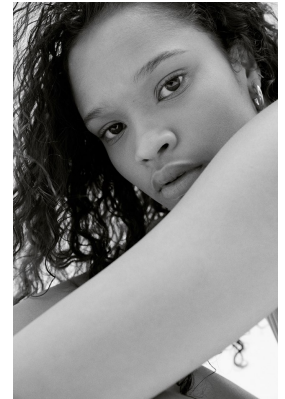

BOSS MODELS

CAPE TOWN

CHRISTI-ANN SAAIMAN

Height: 175cm Bust: 85cm Waist: 67cm Hips: 97cm Shoe: 8 UK Hair: Brown Eyes: Brown

BOSS MODELS

CAPE TOWN

CHRISTI-ANN SAAIMAN

Height: 175cm Bust: 85cm Waist: 67cm Hips: 97cm Shoe: 8 UK Hair: Brown Eyes: Brown

BOSS MODELS

CAPE TOWN

CHRISTI-ANN SAIMAN

Height: 175cm Bust: 85cm Waist: 67cm Hips: 97cm Shoe: 8 UK Hair: Brown Eyes: Brown