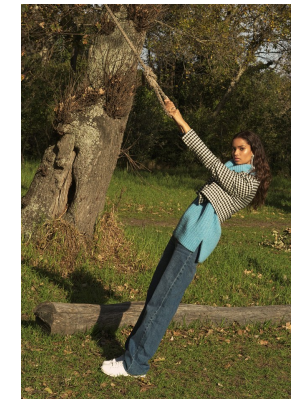

BOSS MODELS

CAPE TOWN

CHRISTI-ANN SAAIMAN

Height: 175cm Bust: 84cm Waist: 66cm Hips: 95cm Shoe: 8 UK Hair: Brown Eyes: Brown

BOSS MODELS

CAPE TOWN

CHRISTI-ANN SAAIMAN

Height: 175cm Bust: 84cm Waist: 66cm Hips: 95cm Shoe: 8 UK Hair: Brown Eyes: Brown

BOSS MODELS

CAPE TOWN

CHRISTI-ANN SAAIMAN

Height: 175cm Bust: 84cm Waist: 66cm Hips: 95cm Shoe: 8 UK Hair: Brown Eyes: Brown