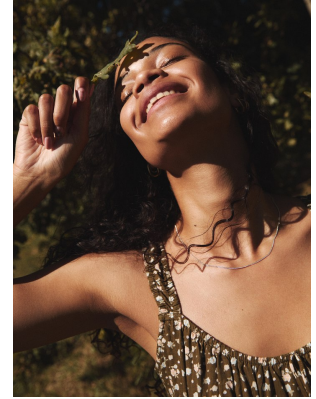

BOSS MODELS

CAPE TOWN

CHRISTI-ANN SAAIMAN

Height: 175cm Bust: 84cm Waist: 66cm Hips: 95cm Shoe: 8 UK Hair: Brown Eyes: Brown

BOSS MODELS

CAPE TOWN

CHRISTI-ANN SAAIMAN

Height: 175cm Bust: 84cm Waist: 66cm Hips: 95cm Shoe: 8 UK Hair: Brown Eyes: Brown

BOSS MODELS

CAPE TOWN

CHRISTI-ANN SAAIMAN

Height: 175cm Bust: 84cm Waist: 66cm Hips: 95cm Shoe: 8 UK Hair: Brown Eyes: Brown