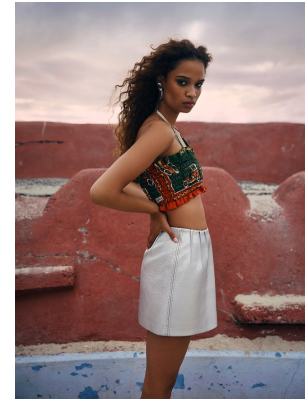

BOSS MODELS

CAPE TOWN

CHRISTI-ANN SAAIMAN

Height: 175cm Bust: 85cm Waist: 67cm Hips: 97cm Shoe: 8 UK Hair: Brown Eyes: Brown

BOSS MODELS

CAPE TOWN

CHRISTI-ANN SAAIMAN

Height: 175cm Bust: 85cm Waist: 67cm Hips: 97cm Shoe: 8 UK Hair: Brown Eyes: Brown

BOSS MODELS

CAPE TOWN

CHRISTI-ANN SAIMAN

Height: 175cm Bust: 85cm Waist: 67cm Hips: 97cm Shoe: 8 UK Hair: Brown Eyes: Brown