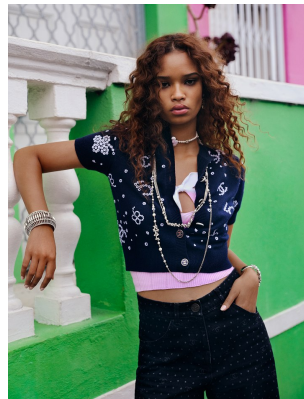

BOSS MODELS

CAPE TOWN

CHRISTI-ANN SAAIMAN

Height: 175cm Bust: 84cm Waist: 66cm Hips: 95cm Shoe: 8 UK Hair: Brown Eyes: Brown

BOSS MODELS

CAPE TOWN

CHRISTI-ANN SAAIMAN

Height: 175cm Bust: 84cm Waist: 66cm Hips: 95cm Shoe: 8 UK Hair: Brown Eyes: Brown

BOSS MODELS

CAPE TOWN

CHRISTI-ANN SAAIMAN

Height: 175cm Bust: 84cm Waist: 66cm Hips: 95cm Shoe: 8 UK Hair: Brown Eyes: Brown