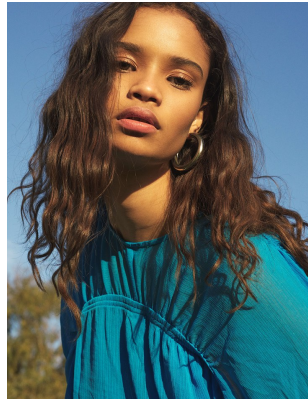

BOSS MODELS

CAPE TOWN

CHRISTI-ANN SAAIMAN

Height: 175cm Bust: 85cm Waist: 67cm Hips: 97cm Shoe: 8 UK Hair: Brown Eyes: Brown

BOSS MODELS

CAPE TOWN

CHRISTI-ANN SAAIMAN

Height: 175cm Bust: 85cm Waist: 67cm Hips: 97cm Shoe: 8 UK Hair: Brown Eyes: Brown

BOSS MODELS

CAPE TOWN

CHRISTI-ANN SAIMAN

Height: 175cm Bust: 85cm Waist: 67cm Hips: 97cm Shoe: 8 UK Hair: Brown Eyes: Brown