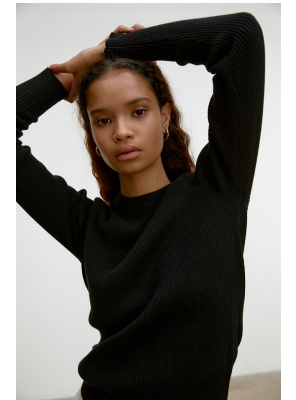

# BOSS MODELS

CAPE TOWN

CHRISTI-ANN SAAIMAN

Height: 175cm Bust: 85cm Waist: 67cm Hips: 97cm Shoe: 8 UK Hair: Brown Eyes: Brown

# BOSS MODELS

CAPE TOWN

CHRISTI-ANN SAIMAN

Height: 175cm Bust: 85cm Waist: 67cm Hips: 97cm Shoe: 8 UK Hair: Brown Eyes: Brown

# BOSS MODELS

CAPE TOWN