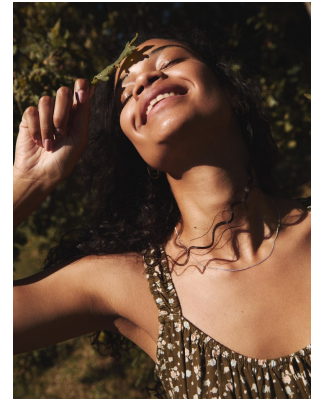

BOSS MODELS

CAPE TOWN

CHRISTI-ANN SAAIMAN

Height: 175cm Bust: 85cm Waist: 67cm Hips: 97cm Shoe: 8 UK Hair: Brown Eyes: Brown

BOSS MODELS

CAPE TOWN

CHRISTI-ANN SAAIMAN

Height: 175cm Bust: 85cm Waist: 67cm Hips: 97cm Shoe: 8 UK Hair: Brown Eyes: Brown

BOSS MODELS

CAPE TOWN

CHRISTI-ANN SAIMAN

Height: 175cm Bust: 85cm Waist: 67cm Hips: 97cm Shoe: 8 UK Hair: Brown Eyes: Brown