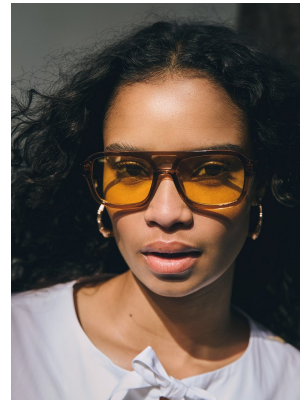

# BOSS MODELS

CAPE TOWN

CHRISTI-ANN SAAIMAN

Height: 175cm Bust: 85cm Waist: 67cm Hips: 97cm Shoe: 8 UK Hair: Brown Eyes: Brown

# BOSS MODELS

CAPE TOWN

CHRISTI-ANN SAIMAN

Height: 175cm Bust: 85cm Waist: 67cm Hips: 97cm Shoe: 8 UK Hair: Brown Eyes: Brown

# BOSS MODELS

CAPE TOWN