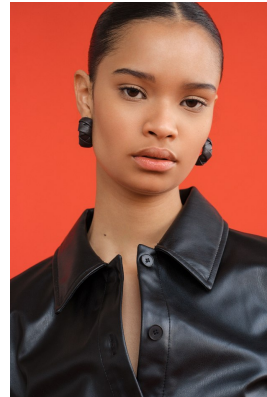

BOSS MODELS

CAPE TOWN

CHRISTI-ANN SAAIMAN

Height: 175cm Bust: 84cm Waist: 66cm Hips: 95cm Shoe: 8 UK Hair: Brown Eyes: Brown

BOSS MODELS

CAPE TOWN

CHRISTI-ANN SAAIMAN

Height: 175cm Bust: 84cm Waist: 66cm Hips: 95cm Shoe: 8 UK Hair: Brown Eyes: Brown

BOSS MODELS

CAPE TOWN

CHRISTI-ANN SAAIMAN

Height: 175cm Bust: 84cm Waist: 66cm Hips: 95cm Shoe: 8 UK Hair: Brown Eyes: Brown