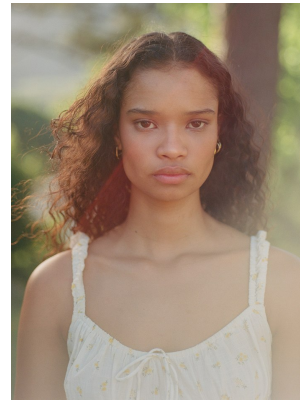

BOSS MODELS

CAPE TOWN

CHRISTI-ANN SAAIMAN

Height: 175cm Bust: 85cm Waist: 67cm Hips: 97cm Shoe: 8 UK Hair: Brown Eyes: Brown

BOSS MODELS

CAPE TOWN

CHRISTI-ANN SAAIMAN

Height: 175cm Bust: 85cm Waist: 67cm Hips: 97cm Shoe: 8 UK Hair: Brown Eyes: Brown

BOSS MODELS

CAPE TOWN

CHRISTI-ANN SAIMAN

Height: 175cm Bust: 85cm Waist: 67cm Hips: 97cm Shoe: 8 UK Hair: Brown Eyes: Brown