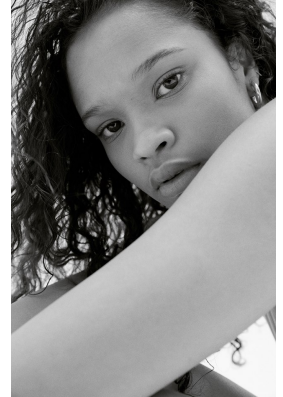

BOSS MODELS

CAPE TOWN

CHRISTI-ANN SAAIMAN

Height: 175cm Bust: 84cm Waist: 66cm Hips: 95cm Shoe: 8 UK Hair: Brown Eyes: Brown

BOSS MODELS

CAPE TOWN

CHRISTI-ANN SAAIMAN

Height: 175cm Bust: 84cm Waist: 66cm Hips: 95cm Shoe: 8 UK Hair: Brown Eyes: Brown

BOSS MODELS

CAPE TOWN

CHRISTI-ANN SAAIMAN

Height: 175cm Bust: 84cm Waist: 66cm Hips: 95cm Shoe: 8 UK Hair: Brown Eyes: Brown