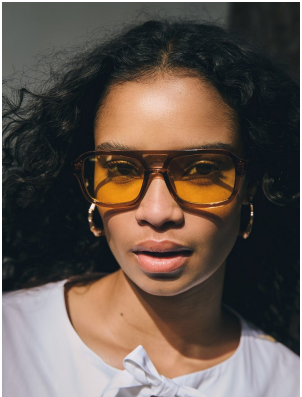

BOSS MODELS

CAPE TOWN

CHRISTI-ANN SAAIMAN

Height: 175cm Bust: 84cm Waist: 66cm Hips: 95cm Shoe: 8 UK Hair: Brown Eyes: Brown

BOSS MODELS

CAPE TOWN

CHRISTI-ANN SAAIMAN

Height: 175cm Bust: 84cm Waist: 66cm Hips: 95cm Shoe: 8 UK Hair: Brown Eyes: Brown

BOSS MODELS

CAPE TOWN

CHRISTI-ANN SAAIMAN

Height: 175cm Bust: 84cm Waist: 66cm Hips: 95cm Shoe: 8 UK Hair: Brown Eyes: Brown