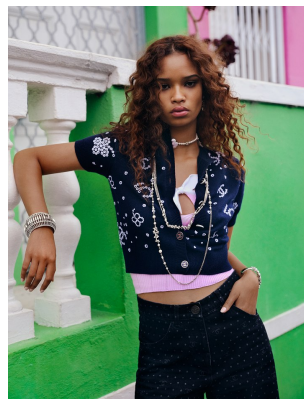

BOSS MODELS

CAPE TOWN

CHRISTI-ANN SAAIMAN

Height: 175cm Bust: 85cm Waist: 67cm Hips: 97cm Shoe: 8 UK Hair: Brown Eyes: Brown

BOSS MODELS

CAPE TOWN

CHRISTI-ANN SAAIMAN

Height: 175cm Bust: 85cm Waist: 67cm Hips: 97cm Shoe: 8 UK Hair: Brown Eyes: Brown

BOSS MODELS

CAPE TOWN

CHRISTI-ANN SAIMAN

Height: 175cm Bust: 85cm Waist: 67cm Hips: 97cm Shoe: 8 UK Hair: Brown Eyes: Brown