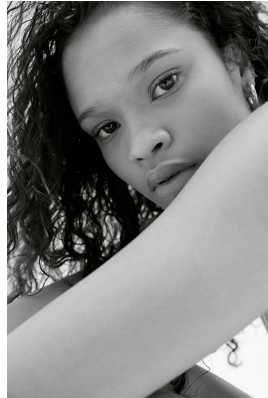

# BOSS MODELS

CAPE TOWN

CHRISTI-ANN SAAIMAN

Height: 175cm Bust: 85cm Waist: 67cm Hips: 97cm Shoe: 8 UK Hair: Brown Eyes: Brown

# BOSS MODELS

CAPE TOWN

CHRISTI-ANN SAIMAN

Height: 175cm Bust: 85cm Waist: 67cm Hips: 97cm Shoe: 8 UK Hair: Brown Eyes: Brown

# BOSS MODELS

CAPE TOWN