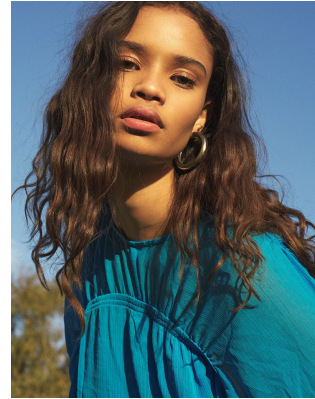

# BOSS MODELS

CAPE TOWN

CHRISTI-ANN SAAIMAN

Height: 175cm Bust: 85cm Waist: 67cm Hips: 97cm Shoe: 8 UK Hair: Brown Eyes: Brown

# BOSS MODELS

CAPE TOWN

CHRISTI-ANN SAIMAN

Height: 175cm Bust: 85cm Waist: 67cm Hips: 97cm Shoe: 8 UK Hair: Brown Eyes: Brown

# BOSS MODELS

CAPE TOWN