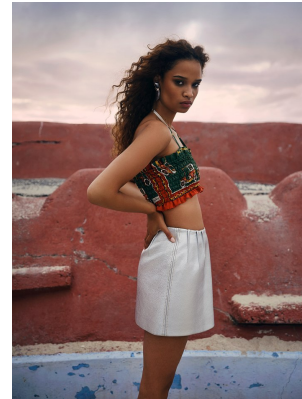

BOSS MODELS

CAPE TOWN

CHRISTI-ANN SAAIMAN

Height: 175cm Bust: 84cm Waist: 66cm Hips: 95cm Shoe: 8 UK Hair: Brown Eyes: Brown

BOSS MODELS

CAPE TOWN

CHRISTI-ANN SAAIMAN

Height: 175cm Bust: 84cm Waist: 66cm Hips: 95cm Shoe: 8 UK Hair: Brown Eyes: Brown

BOSS MODELS

CAPE TOWN

CHRISTI-ANN SAAIMAN

Height: 175cm Bust: 84cm Waist: 66cm Hips: 95cm Shoe: 8 UK Hair: Brown Eyes: Brown