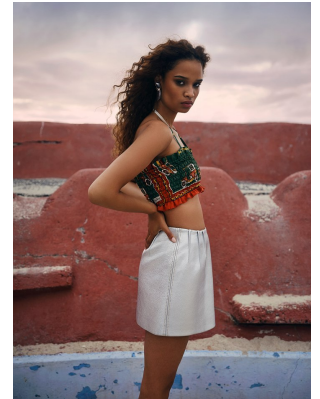

# BOSS MODELS

CAPE TOWN

CHRISTI-ANN SAAIMAN

Height: 175cm Bust: 85cm Waist: 67cm Hips: 97cm Shoe: 8 UK Hair: Brown Eyes: Brown

# BOSS MODELS

CAPE TOWN

CHRISTI-ANN SAIMAN

Height: 175cm Bust: 85cm Waist: 67cm Hips: 97cm Shoe: 8 UK Hair: Brown Eyes: Brown