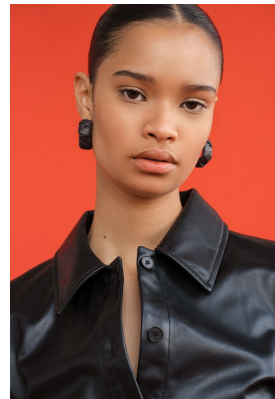

BOSS MODELS

CAPE TOWN

CHRISTI-ANN SAAIMAN

Height: 175cm Bust: 85cm Waist: 67cm Hips: 97cm Shoe: 8 UK Hair: Brown Eyes: Brown

BOSS MODELS

CAPE TOWN

CHRISTI-ANN SAAIMAN

Height: 175cm Bust: 85cm Waist: 67cm Hips: 97cm Shoe: 8 UK Hair: Brown Eyes: Brown

BOSS MODELS

CAPE TOWN

CHRISTI-ANN SAIMAN

Height: 175cm Bust: 85cm Waist: 67cm Hips: 97cm Shoe: 8 UK Hair: Brown Eyes: Brown