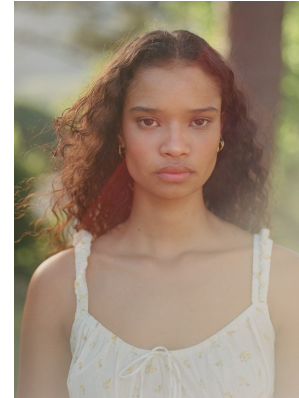

BOSS MODELS

CAPE TOWN

CHRISTI-ANN SAAIMAN

Height: 175cm Bust: 84cm Waist: 66cm Hips: 95cm Shoe: 8 UK Hair: Brown Eyes: Brown

BOSS MODELS

CAPE TOWN

CHRISTI-ANN SAAIMAN

Height: 175cm Bust: 84cm Waist: 66cm Hips: 95cm Shoe: 8 UK Hair: Brown Eyes: Brown

BOSS MODELS

CAPE TOWN

CHRISTI-ANN SAAIMAN

Height: 175cm Bust: 84cm Waist: 66cm Hips: 95cm Shoe: 8 UK Hair: Brown Eyes: Brown