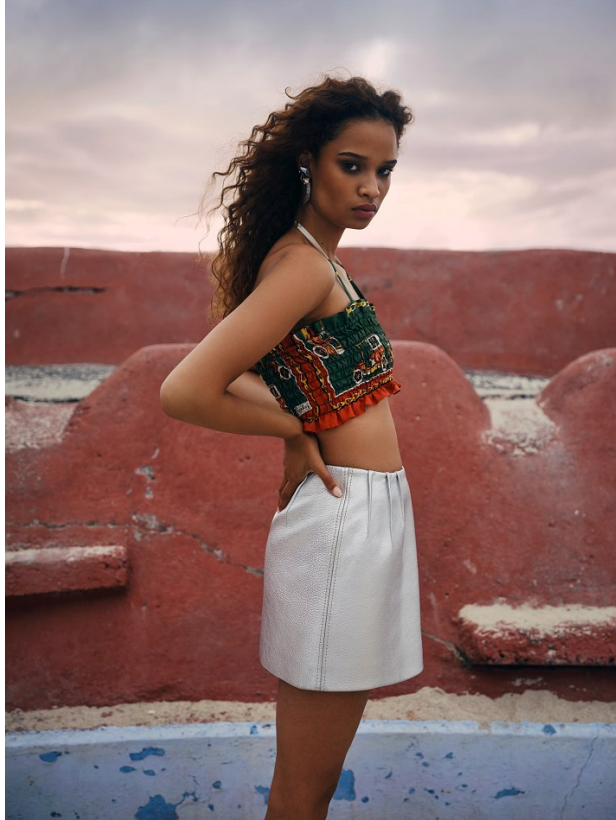

BOSS MODELS

CAPE TOWN

CHRISTI-ANN SAIMAN

Height: 175cm Bust: 85cm Waist: 67cm Hips: 97cm Shoe: 8 UK Hair: Brown Eyes: Brown