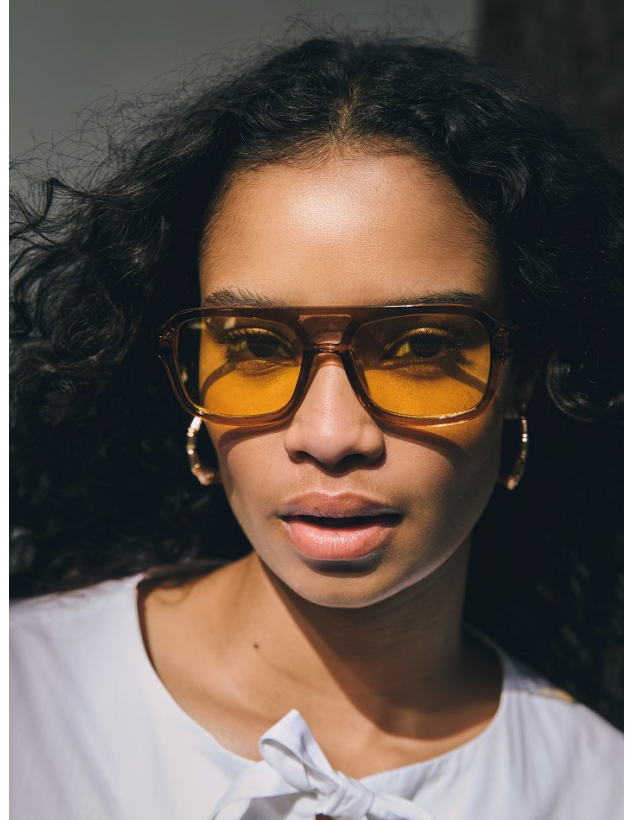

BOSS MODELS

CAPE TOWN

CHRISTI-ANN SAIMAN

Height: 175cm Bust: 85cm Waist: 67cm Hips: 97cm Shoe: 8 UK Hair: Brown Eyes: Brown

BOSS MODELS

CAPE TOWN

CHRISTI-ANN SAIMAN

Height: 175cm Bust: 85cm Waist: 67cm Hips: 97cm Shoe: 8 UK Hair: Brown Eyes: Brown