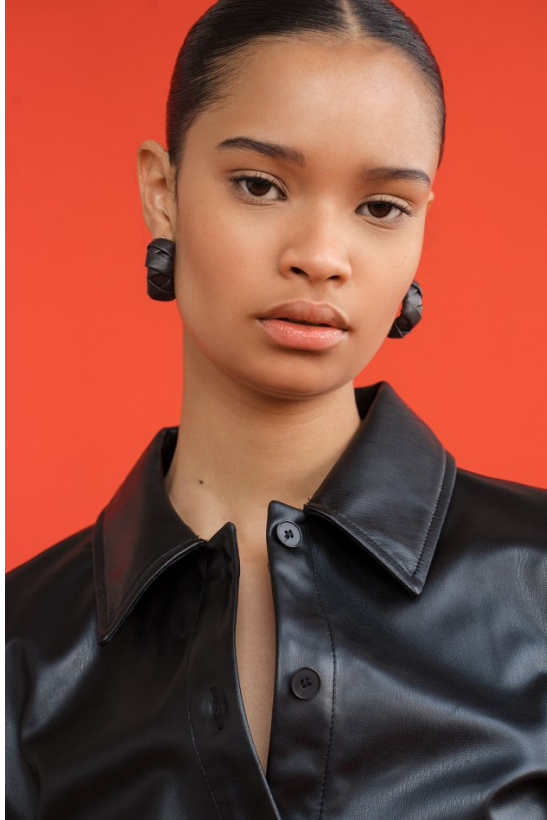

BOSS MODELS

CAPE TOWN

CHRISTI-ANN SAIMAN

Height: 175cm Bust: 85cm Waist: 67cm Hips: 97cm Shoe: 8 UK Hair: Brown Eyes: Brown

BOSS MODELS

CAPE TOWN

CHRISTI-ANN SAIMAN

Height: 175cm Bust: 85cm Waist: 67cm Hips: 97cm Shoe: 8 UK Hair: Brown Eyes: Brown