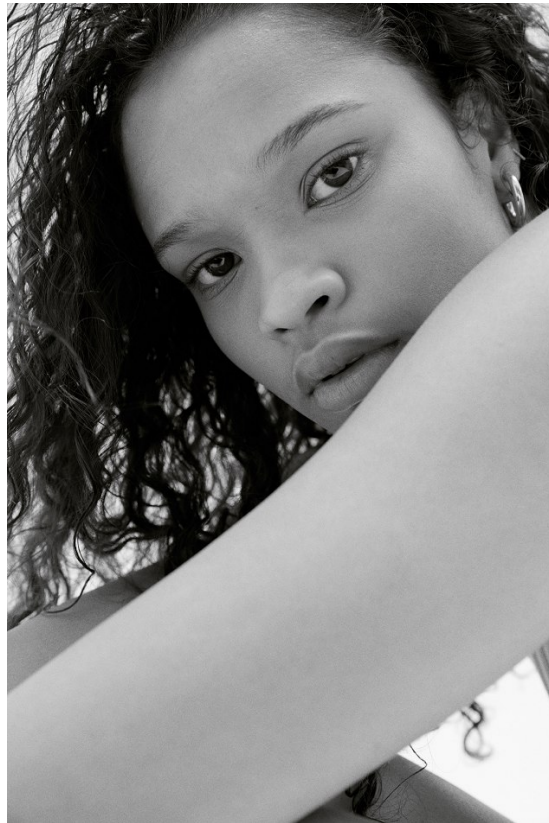

BOSS MODELS

CAPE TOWN

CHRISTI-ANN SAIMAN

Height: 175cm Bust: 85cm Waist: 67cm Hips: 97cm Shoe: 8 UK Hair: Brown Eyes: Brown