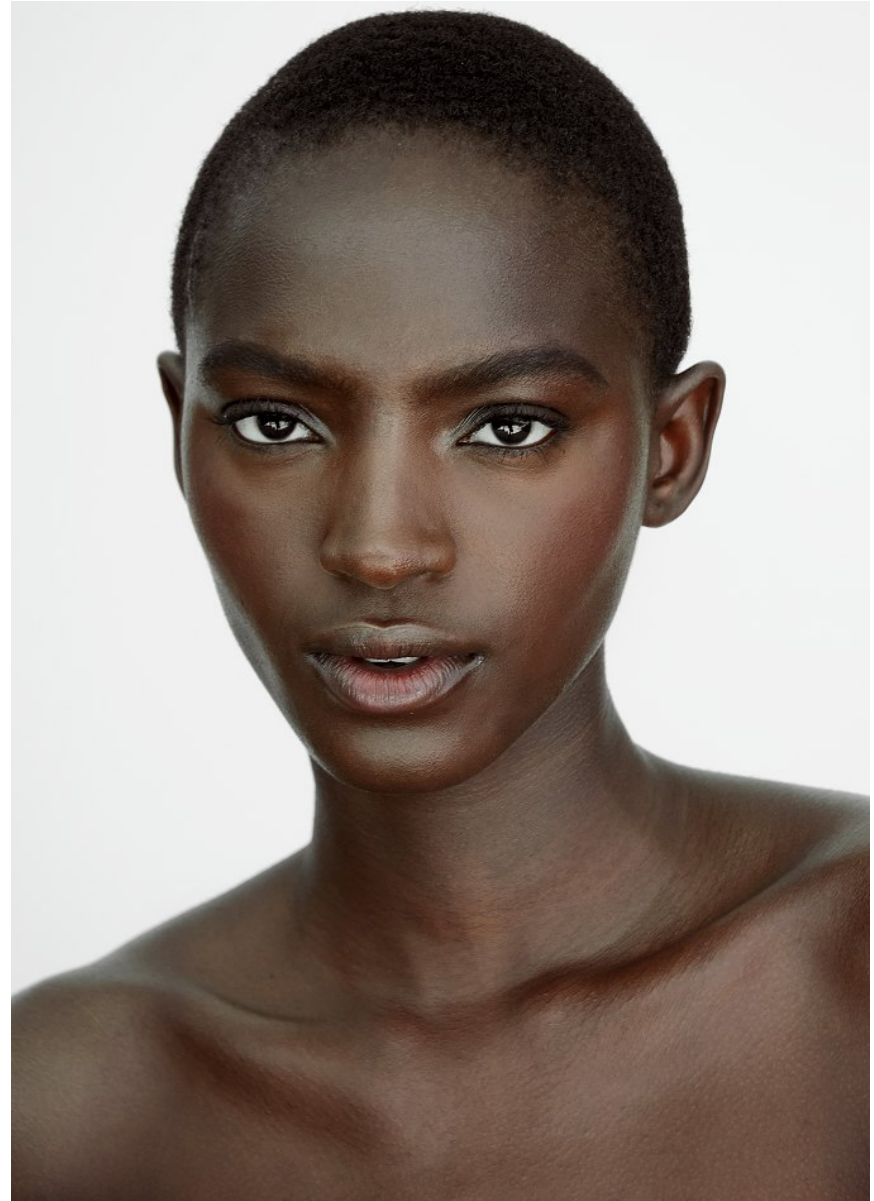

BOSS MODELS

CAPE TOWN

FAITH JOHNSON

Height: 181cm Bust: 88cm Waist: 66cm Hips: 98cm Shoe: 7.5 UK Hair: Black Eyes: Brown

BOSS MODELS

CAPE TOWN

FAITH JOHNSON

Height: 181cm Bust: 88cm Waist: 66cm Hips: 98cm Shoe: 7.5 UK Hair: Black Eyes: Brown