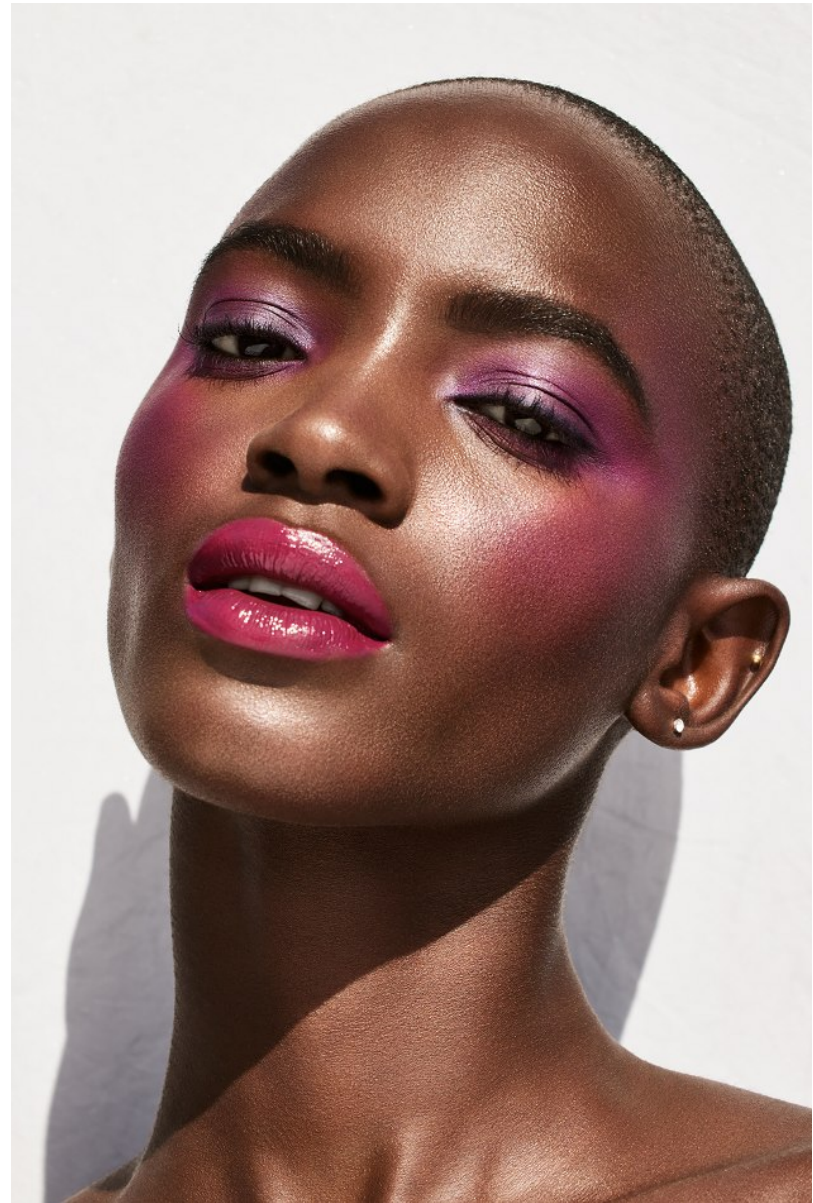

BOSS MODELS

CAPE TOWN

FAITH JOHNSON

Height: 181cm Bust: 88cm Waist: 71cm Hips: 101cm Shoe: 7.5 UK Hair: Black Eyes: Brown

BOSS MODELS

CAPE TOWN

FAITH JOHNSON

Height: 181cm Bust: 88cm Waist: 71cm Hips: 101cm Shoe: 7.5 UK Hair: Black Eyes: Brown