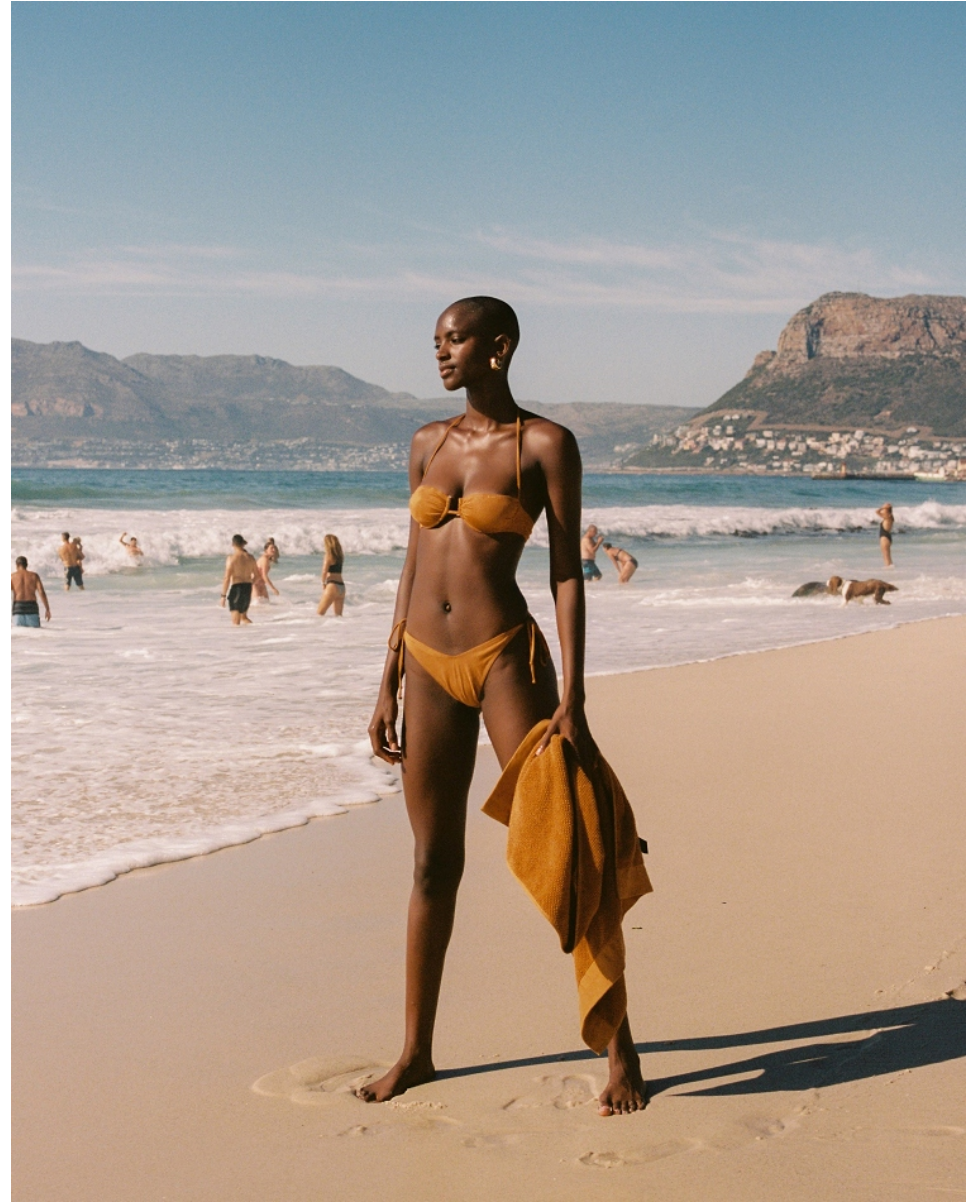

BOSS MODELS

CAPE TOWN

FAITH JOHNSON

Height: 181cm Bust: 88cm Waist: 66cm Hips: 98cm Shoe: 7.5 UK Hair: Black Eyes: Brown