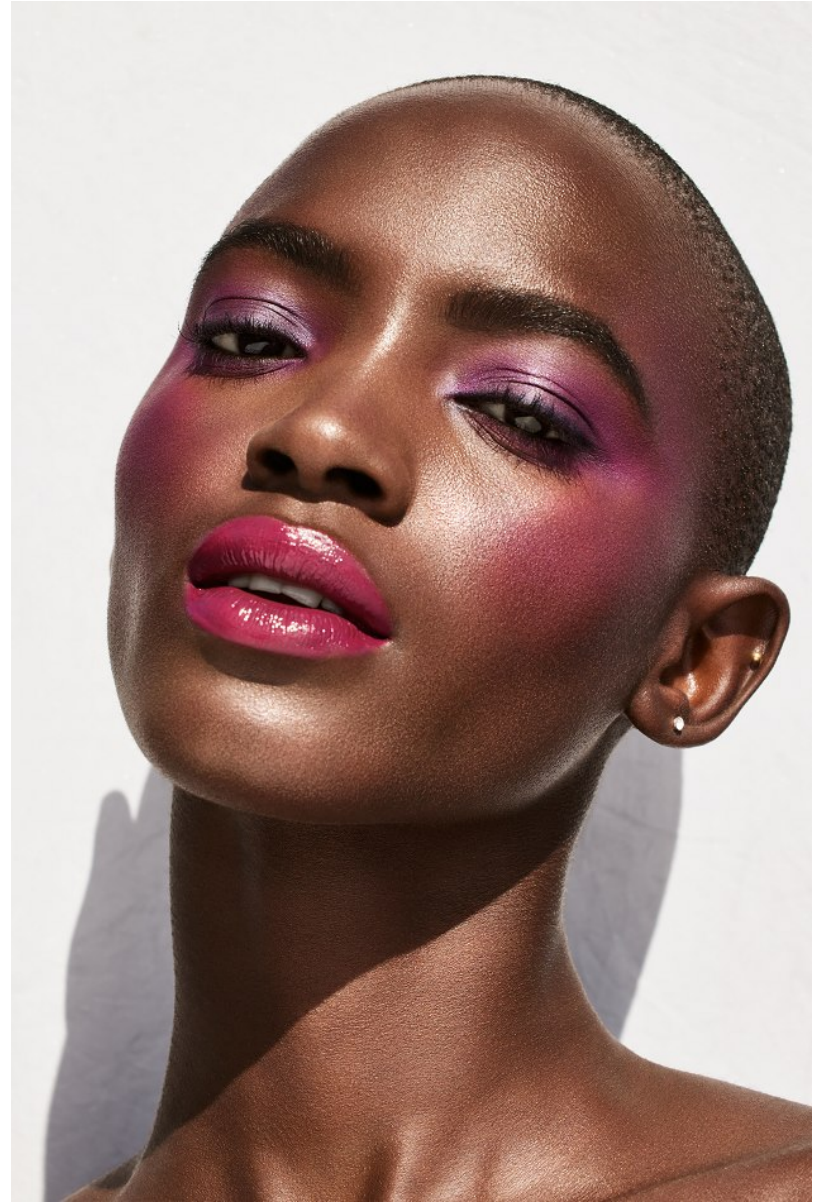

BOSS MODELS

CAPE TOWN

FAITH JOHNSON

Height: 181cm Bust: 88cm Waist: 66cm Hips: 98cm Shoe: 7.5 UK Hair: Black Eyes: Brown

BOSS MODELS

CAPE TOWN

FAITH JOHNSON

Height: 181cm Bust: 88cm Waist: 66cm Hips: 98cm Shoe: 7.5 UK Hair: Black Eyes: Brown