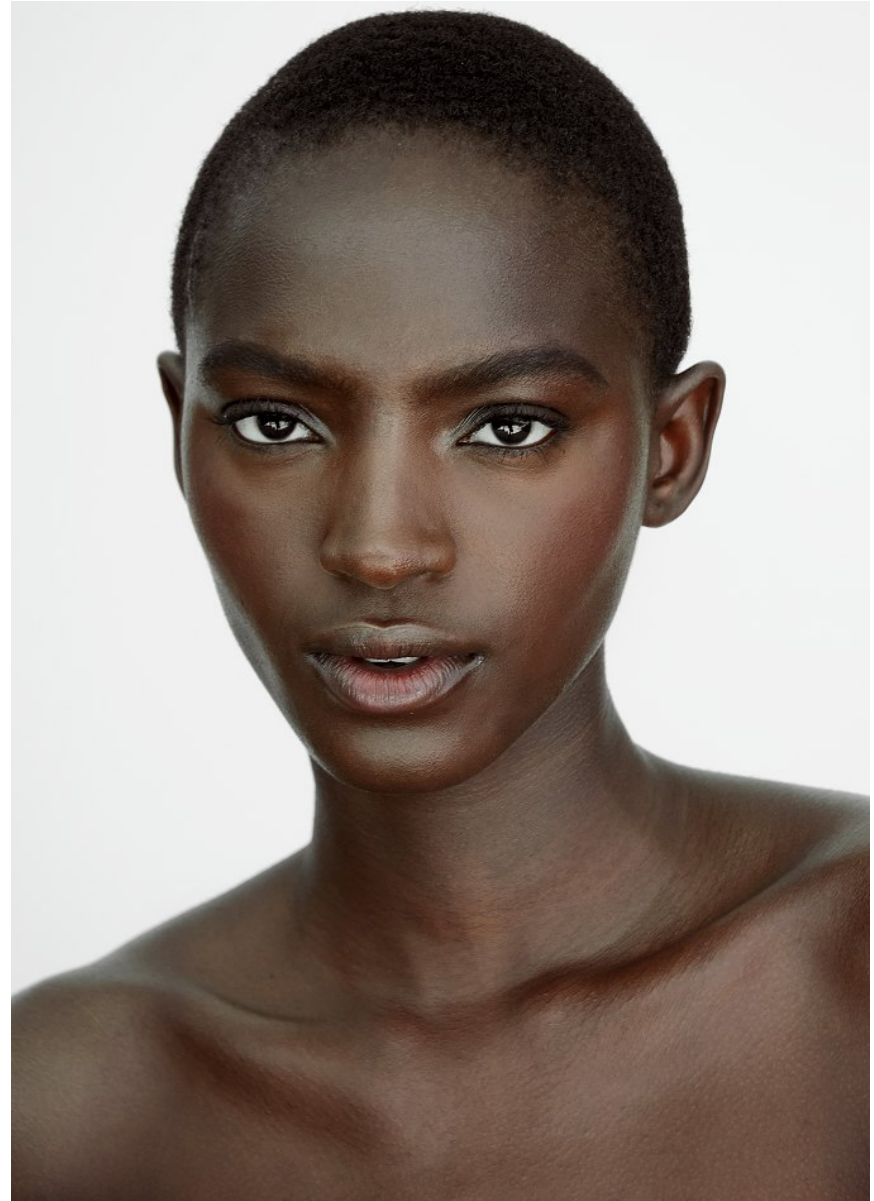

BOSS MODELS

CAPE TOWN

Height: 181cm Bust: 88cm Waist: 71cm Hips: 101cm Shoe: 7.5 UK Hair: Black Eyes: Brown