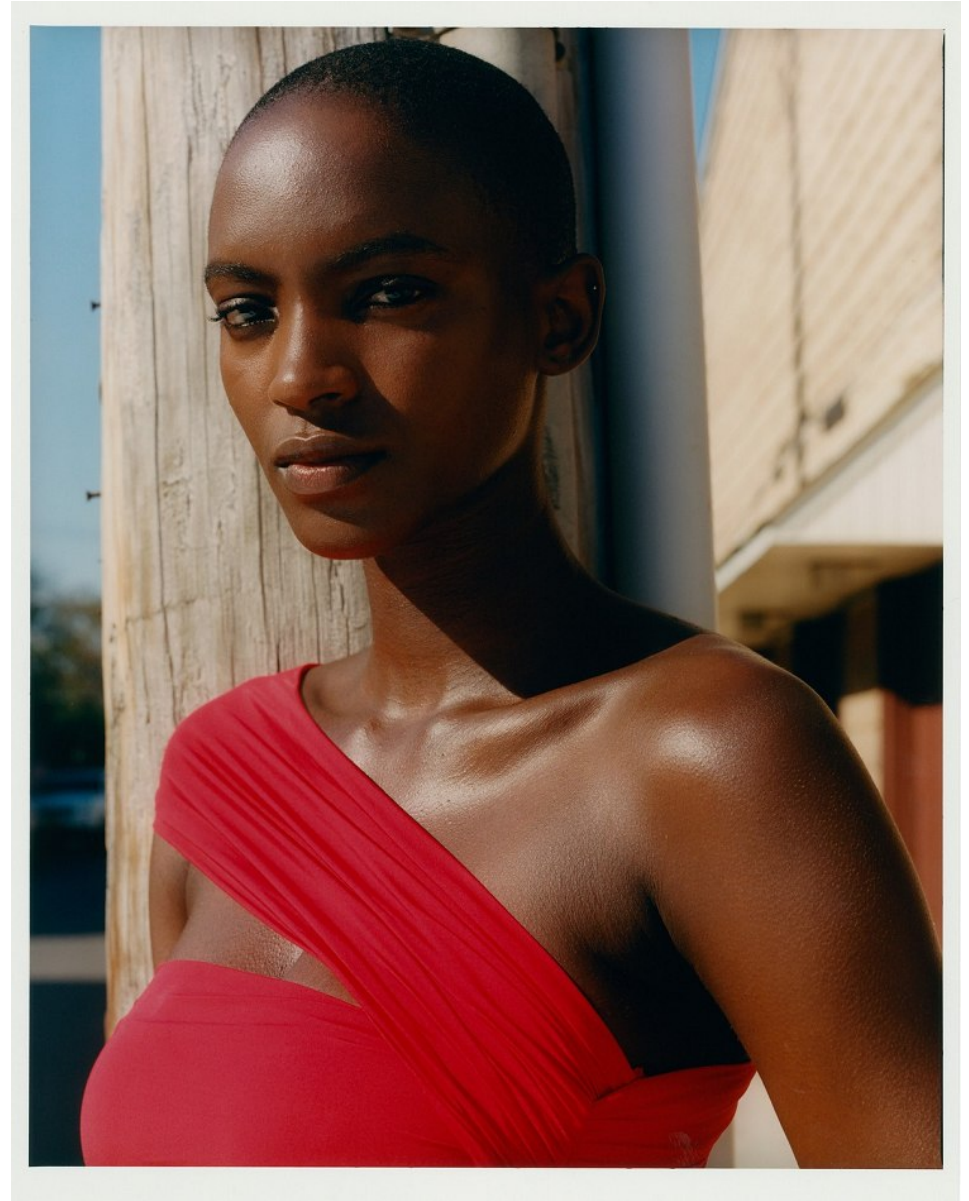

BOSS MODELS

CAPE TOWN

Height: 181cm Bust: 88cm Waist: 71cm Hips: 101cm Shoe: 7.5 UK Hair: Black Eyes: Brown