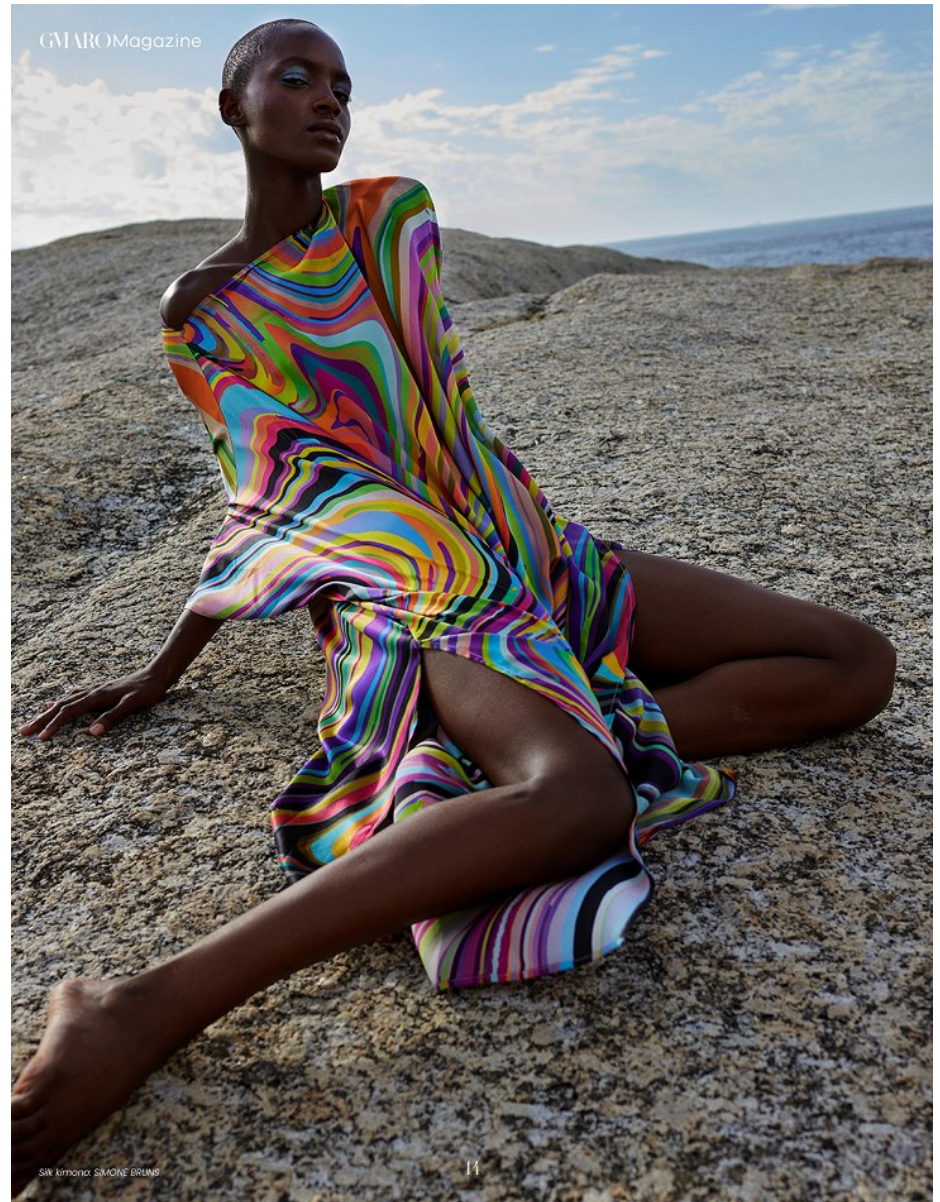

BOSS MODELS

CAPE TOWN

FAITH JOHNSON

Height: 181cm Bust: 88cm Waist: 71cm Hips: 101cm Shoe: 7.5 UK Hair: Black Eyes: Brown