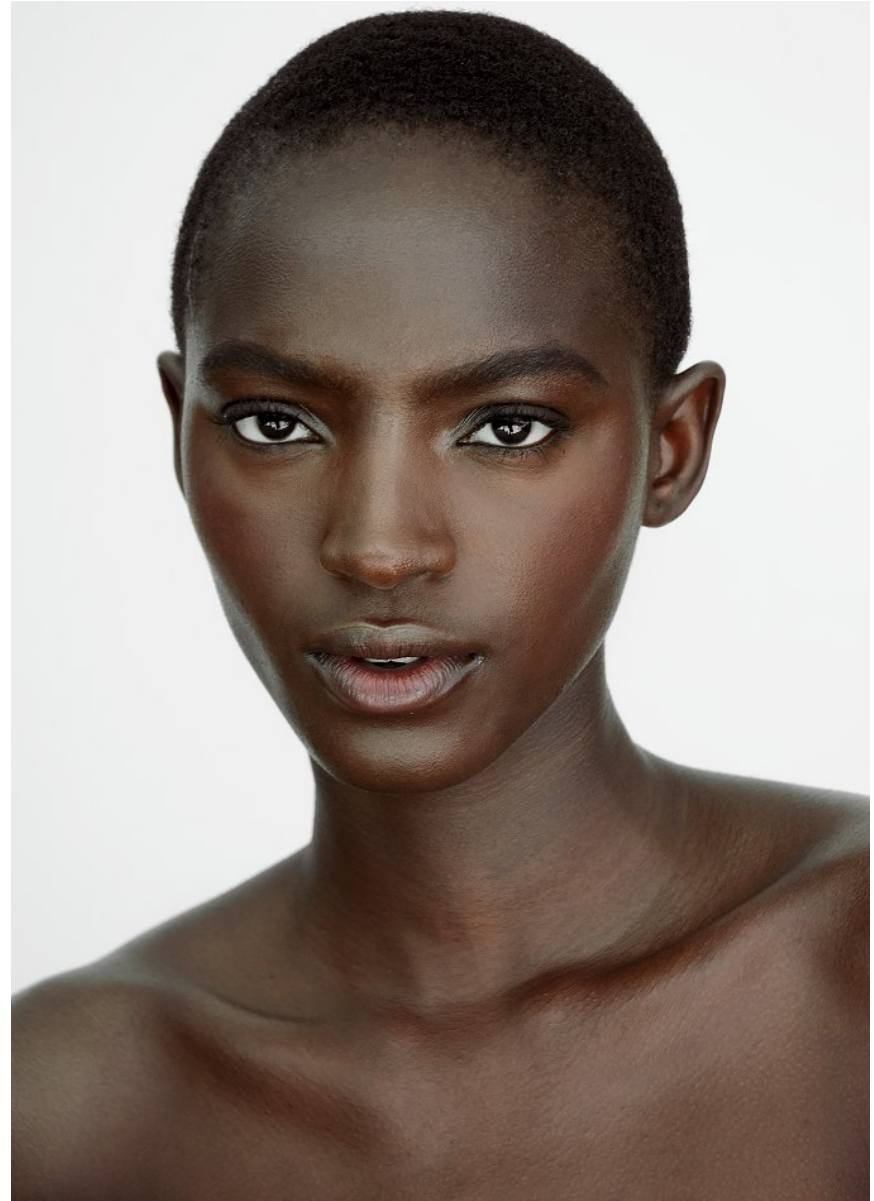

BOSS MODELS

CAPE TOWN

FAITH JOHNSON

Height: 181cm Bust: 84cm Waist: 65cm Hips: 91cm Shoe: 7.5 UK Hair: Black Eyes: Brown