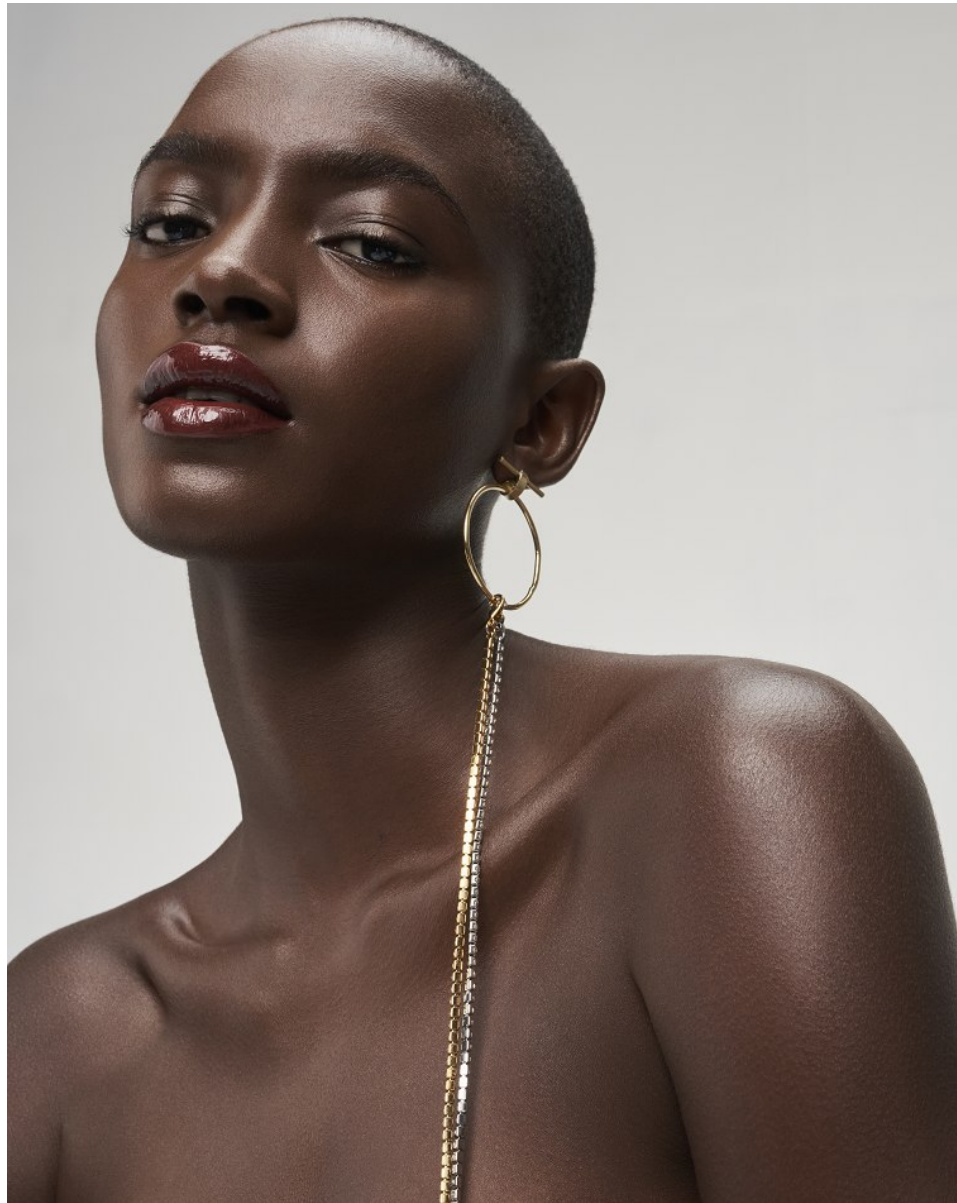

BOSS MODELS

CAPE TOWN

FAITH JOHNSON

Height: 181cm Bust: 88cm Waist: 71cm Hips: 101cm Shoe: 7.5 UK Hair: Black Eyes: Brown

BOSS MODELS

CAPE TOWN

FAITH JOHNSON

Height: 181cm Bust: 88cm Waist: 71cm Hips: 101cm Shoe: 7.5 UK Hair: Black Eyes: Brown