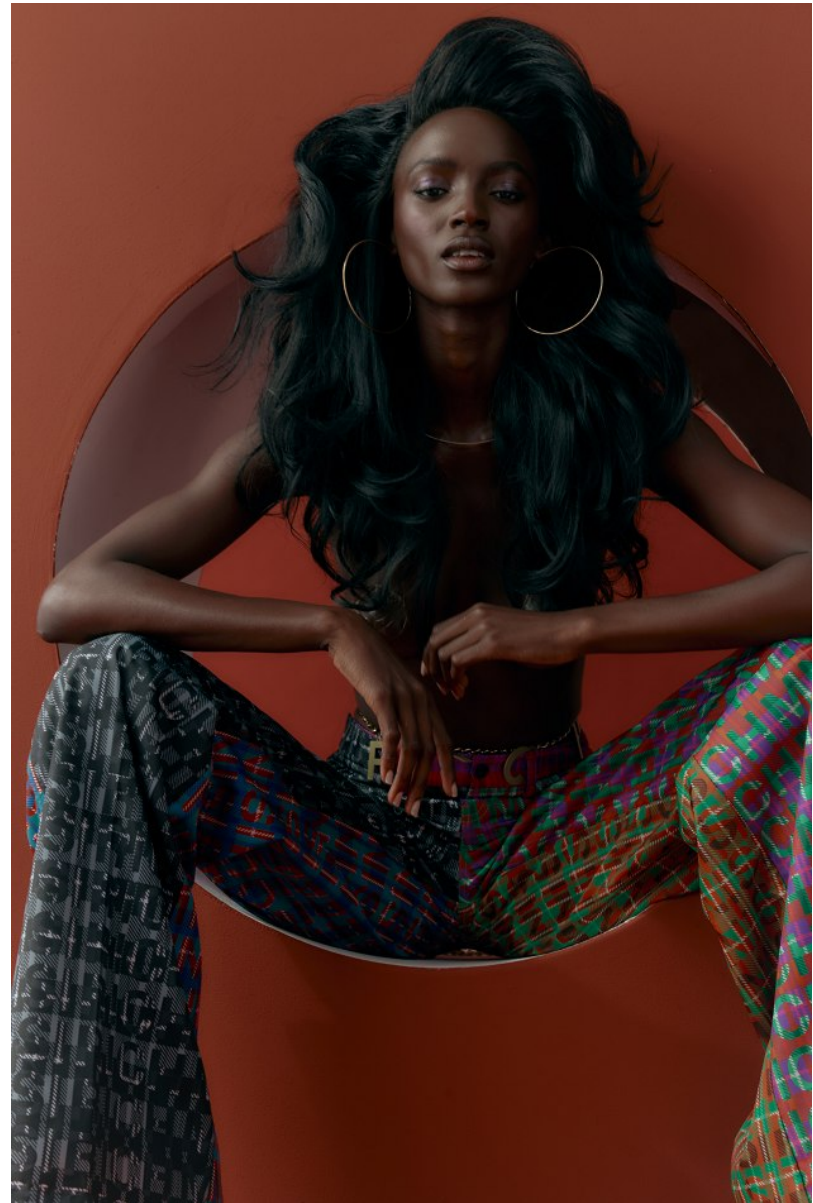

BOSS MODELS

CAPE TOWN

FAITH JOHNSON

Height: 181cm Bust: 88cm Waist: 66cm Hips: 98cm Shoe: 7.5 UK Hair: Black Eyes: Brown