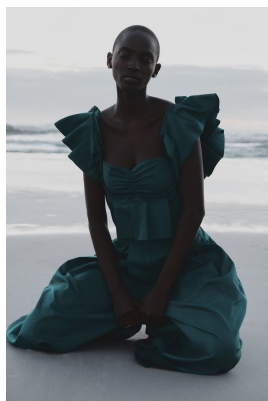

# BOSS MODELS

CAPE TOWN

## FAITH JOHNSON

Height: 181cm Bust: 88cm Waist: 66cm Hips: 98cm Shoe: 7.5 UK Hair: Black Eyes: Brown