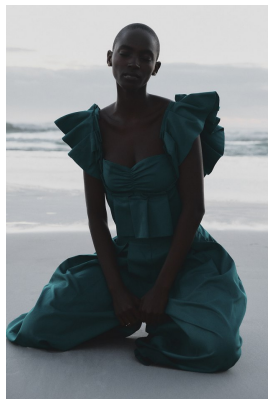

BOSS MODELS

CAPE TOWN

FAITH JOHNSON

Height: 181cm Bust: 88cm Waist: 71cm Hips: 101cm Shoe: 7.5 UK Hair: Black Eyes: Brown

BOSS MODELS

CAPE TOWN

FAITH JOHNSON

Height: 181cm Bust: 88cm Waist: 71cm Hips: 101cm Shoe: 7.5 UK Hair: Black Eyes: Brown