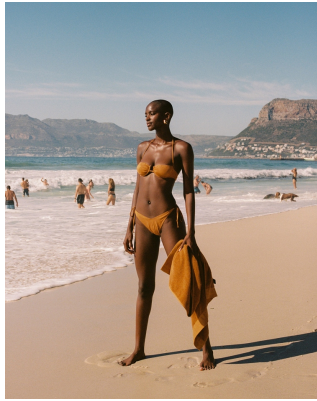

BOSS MODELS

CAPE TOWN

FAITH JOHNSON

Height: 181cm Bust: 88cm Waist: 66cm Hips: 98cm Shoe: 7.5 UK Hair: Black Eyes: Brown