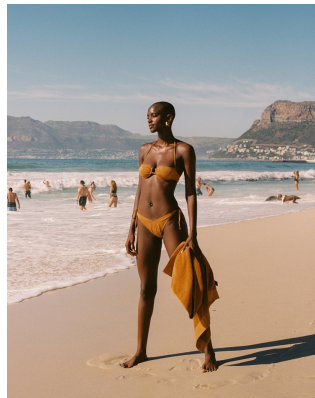

BOSS MODELS

CAPE TOWN

FAITH JOHNSON

Height: 181cm Bust: 88cm Waist: 66cm Hips: 98cm Shoe: 7.5 UK Hair: Black Eyes: Brown

BOSS MODELS

CAPE TOWN

FAITH JOHNSON

Height: 181cm Bust: 88cm Waist: 66cm Hips: 98cm Shoe: 7.5 UK Hair: Black Eyes: Brown

BOSS MODELS

CAPE TOWN

FAITH JOHNSON

Height: 181cm Bust: 88cm Waist: 66cm Hips: 98cm Shoe: 7.5 UK Hair: Black Eyes: Brown