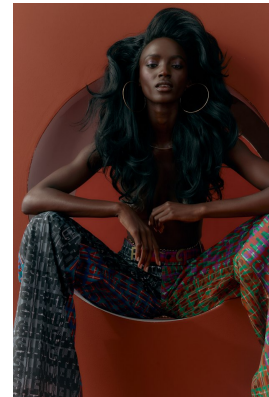

# BOSS MODELS

CAPE TOWN

## FAITH JOHNSON

Height: 181cm Bust: 88cm Waist: 66cm Hips: 98cm Shoe: 7.5 UK Hair: Black Eyes: Brown