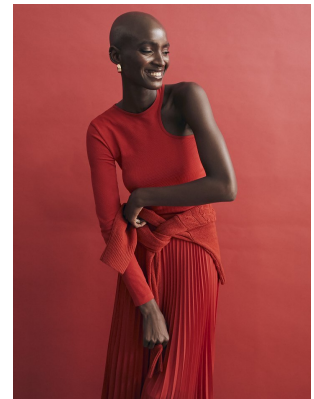

BOSS MODELS

CAPE TOWN

FAITH JOHNSON

Height: 181cm Bust: 88cm Waist: 71cm Hips: 101cm Shoe: 7.5 UK Hair: Black Eyes: Brown

BOSS MODELS

CAPE TOWN

FAITH JOHNSON

Height: 181cm Bust: 88cm Waist: 71cm Hips: 101cm Shoe: 7.5 UK Hair: Black Eyes: Brown