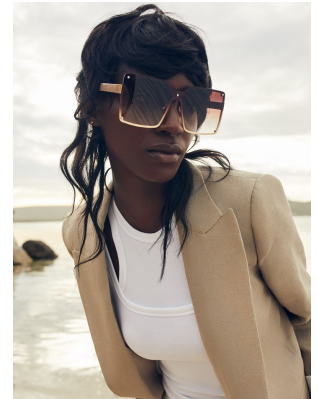

BOSS MODELS

CAPE TOWN

FAITH JOHNSON

Height: 181cm Bust: 88cm Waist: 66cm Hips: 98cm Shoe: 7.5 UK Hair: Black Eyes: Brown

BOSS MODELS

CAPE TOWN

FAITH JOHNSON

Height: 181cm Bust: 88cm Waist: 66cm Hips: 98cm Shoe: 7.5 UK Hair: Black Eyes: Brown

BOSS MODELS

CAPE TOWN

FAITH JOHNSON

Height: 181cm Bust: 88cm Waist: 66cm Hips: 98cm Shoe: 7.5 UK Hair: Black Eyes: Brown