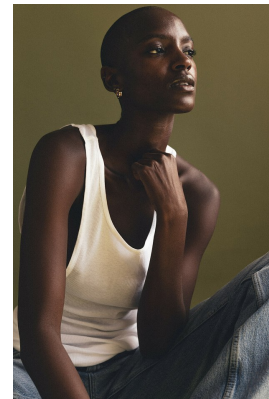

BOSS MODELS

CAPE TOWN

FAITH JOHNSON

Height: 181cm Bust: 88cm Waist: 71cm Hips: 101cm Shoe: 7.5 UK Hair: Black Eyes: Brown

BOSS MODELS

CAPE TOWN

FAITH JOHNSON

Height: 181cm Bust: 88cm Waist: 71cm Hips: 101cm Shoe: 7.5 UK Hair: Black Eyes: Brown