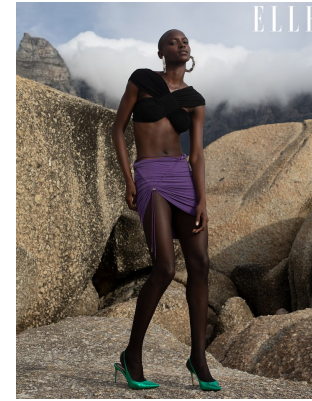

BOSS MODELS

CAPE TOWN

FAITH JOHNSON

Height: 181cm Bust: 88cm Waist: 66cm Hips: 98cm Shoe: 7.5 UK Hair: Black Eyes: Brown