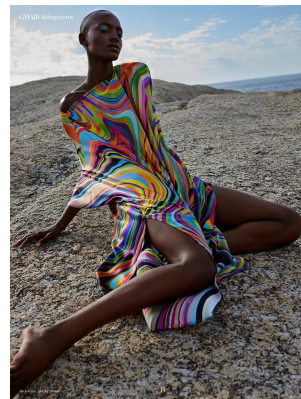

BOSS MODELS

CAPE TOWN

FAITH JOHNSON

Height: 181cm Bust: 88cm Waist: 66cm Hips: 98cm Shoe: 7.5 UK Hair: Black Eyes: Brown

BOSS MODELS

CAPE TOWN

FAITH JOHNSON

Height: 181cm Bust: 88cm Waist: 66cm Hips: 98cm Shoe: 7.5 UK Hair: Black Eyes: Brown

BOSS MODELS

CAPE TOWN

FAITH JOHNSON

Height: 181cm Bust: 88cm Waist: 66cm Hips: 98cm Shoe: 7.5 UK Hair: Black Eyes: Brown