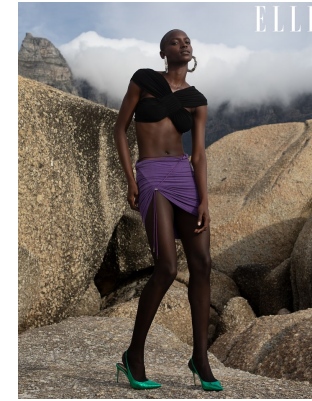

BOSS MODELS

CAPE TOWN

FAITH JOHNSON

Height: 181cm Bust: 88cm Waist: 71cm Hips: 101cm Shoe: 7.5 UK Hair: Black Eyes: Brown

BOSS MODELS

CAPE TOWN

FAITH JOHNSON

Height: 181cm Bust: 88cm Waist: 71cm Hips: 101cm Shoe: 7.5 UK Hair: Black Eyes: Brown