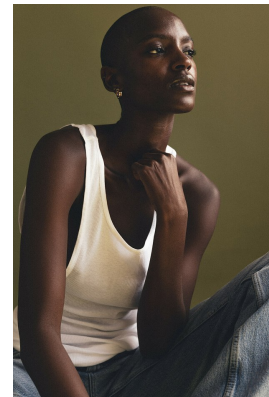

# BOSS MODELS

CAPE TOWN

## FAITH JOHNSON

Height: 181cm Bust: 88cm Waist: 66cm Hips: 98cm Shoe: 7.5 UK Hair: Black Eyes: Brown