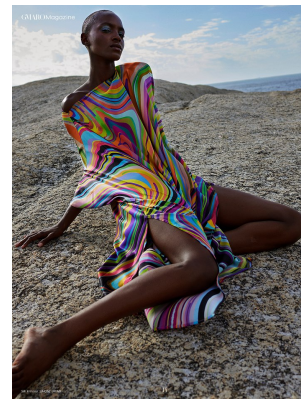

BOSS MODELS

CAPE TOWN

FAITH JOHNSON

Height: 181cm Bust: 88cm Waist: 71cm Hips: 101cm Shoe: 7.5 UK Hair: Black Eyes: Brown

BOSS MODELS

CAPE TOWN

FAITH JOHNSON

Height: 181cm Bust: 88cm Waist: 71cm Hips: 101cm Shoe: 7.5 UK Hair: Black Eyes: Brown