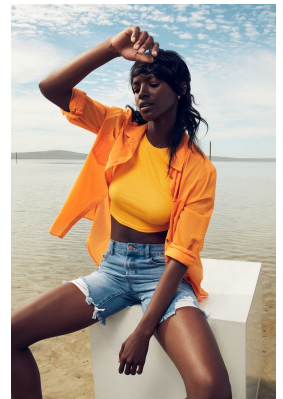

BOSS MODELS

CAPE TOWN

FAITH JOHNSON

Height: 181cm Bust: 88cm Waist: 66cm Hips: 98cm Shoe: 7.5 UK Hair: Black Eyes: Brown

BOSS MODELS

CAPE TOWN

FAITH JOHNSON

Height: 181cm Bust: 88cm Waist: 66cm Hips: 98cm Shoe: 7.5 UK Hair: Black Eyes: Brown

BOSS MODELS

CAPE TOWN

FAITH JOHNSON

Height: 181cm Bust: 88cm Waist: 66cm Hips: 98cm Shoe: 7.5 UK Hair: Black Eyes: Brown