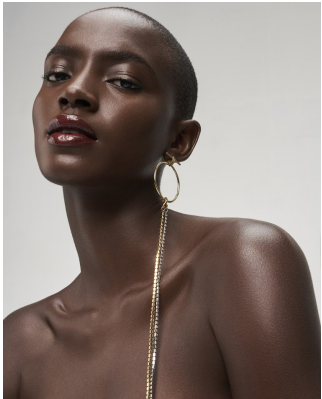

BOSS MODELS

CAPE TOWN

FAITH JOHNSON

Height: 181cm Bust: 88cm Waist: 66cm Hips: 98cm Shoe: 7.5 UK Hair: Black Eyes: Brown

BOSS MODELS

CAPE TOWN

FAITH JOHNSON

Height: 181cm Bust: 88cm Waist: 66cm Hips: 98cm Shoe: 7.5 UK Hair: Black Eyes: Brown

BOSS MODELS

CAPE TOWN

FAITH JOHNSON

Height: 181cm Bust: 88cm Waist: 66cm Hips: 98cm Shoe: 7.5 UK Hair: Black Eyes: Brown