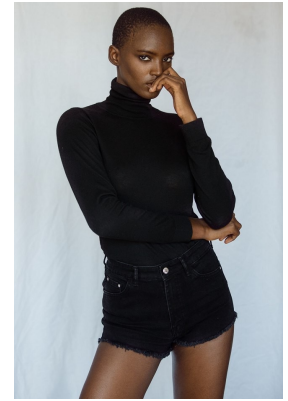

BOSS MODELS

CAPE TOWN

FAITH JOHNSON

Height: 181cm Bust: 88cm Waist: 71cm Hips: 101cm Shoe: 7.5 UK Hair: Black Eyes: Brown

BOSS MODELS

CAPE TOWN

FAITH JOHNSON

Height: 181cm Bust: 88cm Waist: 71cm Hips: 101cm Shoe: 7.5 UK Hair: Black Eyes: Brown