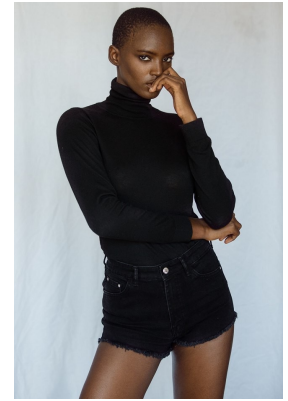

BOSS MODELS

CAPE TOWN

FAITH JOHNSON

Height: 181cm Bust: 88cm Waist: 66cm Hips: 98cm Shoe: 7.5 UK Hair: Black Eyes: Brown