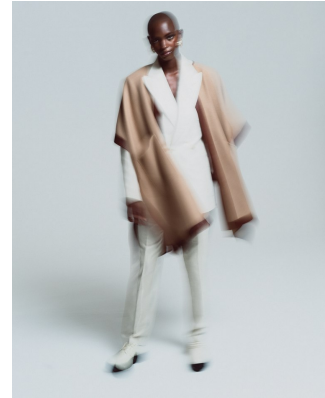

BOSS MODELS

CAPE TOWN

FAITH JOHNSON

Height: 181cm Bust: 88cm Waist: 71cm Hips: 101cm Shoe: 7.5 UK Hair: Black Eyes: Brown

BOSS MODELS

CAPE TOWN

FAITH JOHNSON

Height: 181cm Bust: 88cm Waist: 71cm Hips: 101cm Shoe: 7.5 UK Hair: Black Eyes: Brown