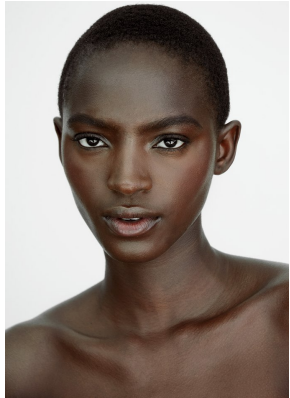

BOSS MODELS

CAPE TOWN

FAITH JOHNSON

Height: 181cm Bust: 88cm Waist: 71cm Hips: 101cm Shoe: 7.5 UK Hair: Black Eyes: Brown

BOSS MODELS

CAPE TOWN

FAITH JOHNSON

Height: 181cm Bust: 88cm Waist: 71cm Hips: 101cm Shoe: 7.5 UK Hair: Black Eyes: Brown