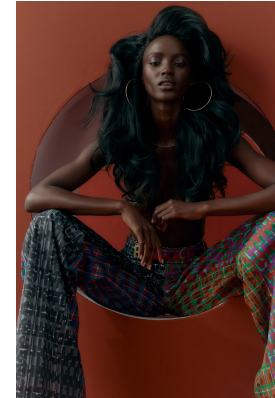

BOSS MODELS

CAPE TOWN

FAITH JOHNSON

Height: 181cm Bust: 88cm Waist: 66cm Hips: 98cm Shoe: 7.5 UK Hair: Black Eyes: Brown

BOSS MODELS

CAPE TOWN

FAITH JOHNSON

Height: 181cm Bust: 88cm Waist: 66cm Hips: 98cm Shoe: 7.5 UK Hair: Black Eyes: Brown

BOSS MODELS

CAPE TOWN

FAITH JOHNSON

Height: 181cm Bust: 88cm Waist: 66cm Hips: 98cm Shoe: 7.5 UK Hair: Black Eyes: Brown