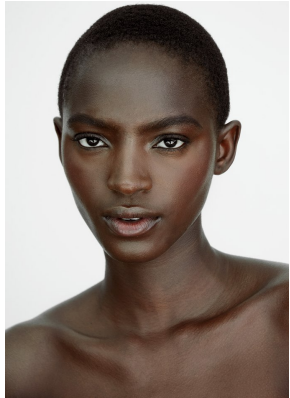

BOSS MODELS

CAPE TOWN

FAITH JOHNSON

Height: 181cm Bust: 88cm Waist: 66cm Hips: 98cm Shoe: 7.5 UK Hair: Black Eyes: Brown