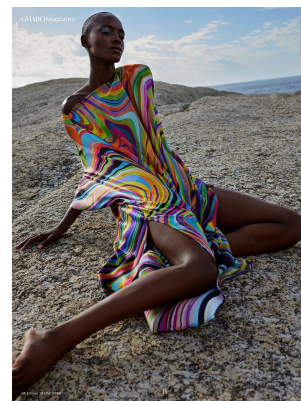

# BOSS MODELS

CAPE TOWN

## FAITH JOHNSON

Height: 181cm Bust: 88cm Waist: 66cm Hips: 98cm Shoe: 7.5 UK Hair: Black Eyes: Brown