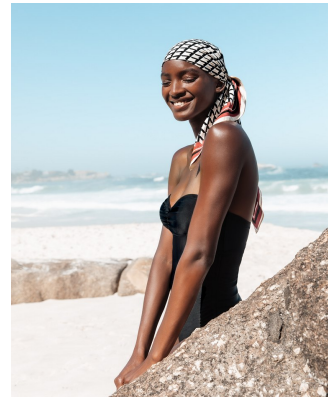

BOSS MODELS

CAPE TOWN

FAITH JOHNSON

Height: 181cm Bust: 88cm Waist: 71cm Hips: 101cm Shoe: 7.5 UK Hair: Black Eyes: Brown

BOSS MODELS

CAPE TOWN

FAITH JOHNSON

Height: 181cm Bust: 88cm Waist: 71cm Hips: 101cm Shoe: 7.5 UK Hair: Black Eyes: Brown