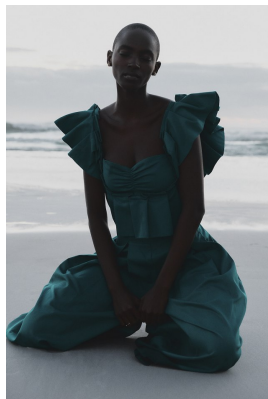

BOSS MODELS

CAPE TOWN

FAITH JOHNSON

Height: 181cm Bust: 88cm Waist: 66cm Hips: 98cm Shoe: 7.5 UK Hair: Black Eyes: Brown

BOSS MODELS

CAPE TOWN

FAITH JOHNSON

Height: 181cm Bust: 88cm Waist: 66cm Hips: 98cm Shoe: 7.5 UK Hair: Black Eyes: Brown

BOSS MODELS

CAPE TOWN

FAITH JOHNSON

Height: 181cm Bust: 88cm Waist: 66cm Hips: 98cm Shoe: 7.5 UK Hair: Black Eyes: Brown