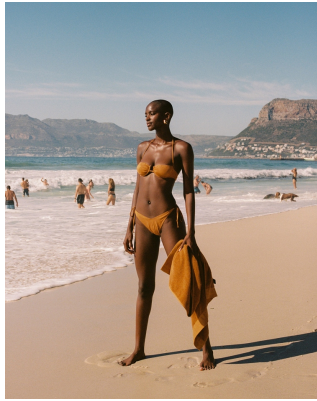

BOSS MODELS

CAPE TOWN

FAITH JOHNSON

Height: 181cm Bust: 88cm Waist: 71cm Hips: 101cm Shoe: 7.5 UK Hair: Black Eyes: Brown

BOSS MODELS

CAPE TOWN

FAITH JOHNSON

Height: 181cm Bust: 88cm Waist: 71cm Hips: 101cm Shoe: 7.5 UK Hair: Black Eyes: Brown