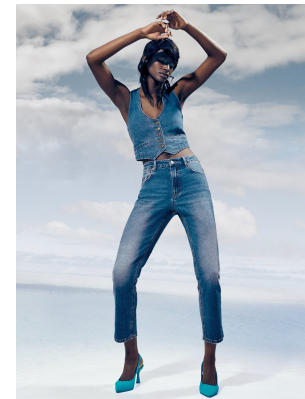

BOSS MODELS

CAPE TOWN

FAITH JOHNSON

Height: 181cm Bust: 88cm Waist: 66cm Hips: 98cm Shoe: 7.5 UK Hair: Black Eyes: Brown

BOSS MODELS

CAPE TOWN

FAITH JOHNSON

Height: 181cm Bust: 88cm Waist: 66cm Hips: 98cm Shoe: 7.5 UK Hair: Black Eyes: Brown

BOSS MODELS

CAPE TOWN

FAITH JOHNSON

Height: 181cm Bust: 88cm Waist: 66cm Hips: 98cm Shoe: 7.5 UK Hair: Black Eyes: Brown