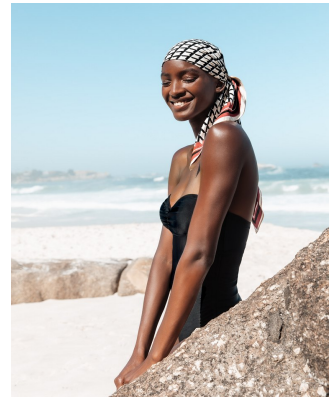

# BOSS MODELS

CAPE TOWN

## FAITH JOHNSON

Height: 181cm Bust: 88cm Waist: 66cm Hips: 98cm Shoe: 7.5 UK Hair: Black Eyes: Brown