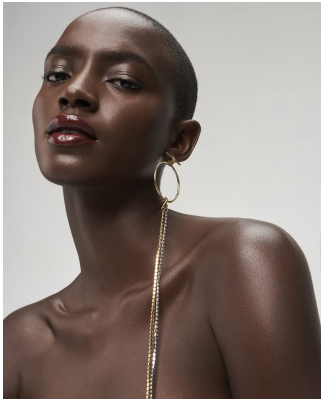

BOSS MODELS

CAPE TOWN

FAITH JOHNSON

Height: 181cm Bust: 88cm Waist: 71cm Hips: 101cm Shoe: 7.5 UK Hair: Black Eyes: Brown

BOSS MODELS

CAPE TOWN

FAITH JOHNSON

Height: 181cm Bust: 88cm Waist: 71cm Hips: 101cm Shoe: 7.5 UK Hair: Black Eyes: Brown