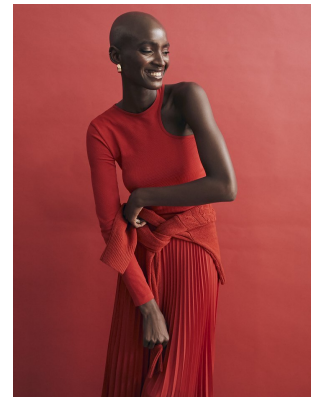

# BOSS MODELS

CAPE TOWN

## FAITH JOHNSON

Height: 181cm Bust: 88cm Waist: 66cm Hips: 98cm Shoe: 7.5 UK Hair: Black Eyes: Brown