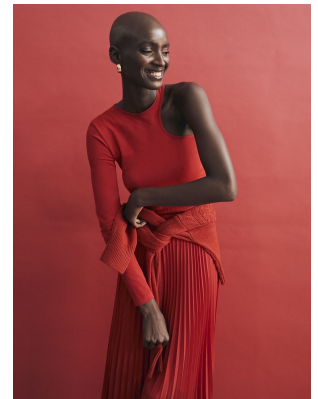

BOSS MODELS

CAPE TOWN

FAITH JOHNSON

Height: 181cm Bust: 88cm Waist: 66cm Hips: 98cm Shoe: 7.5 UK Hair: Black Eyes: Brown

BOSS MODELS

CAPE TOWN

FAITH JOHNSON

Height: 181cm Bust: 88cm Waist: 66cm Hips: 98cm Shoe: 7.5 UK Hair: Black Eyes: Brown

BOSS MODELS

CAPE TOWN

FAITH JOHNSON

Height: 181cm Bust: 88cm Waist: 66cm Hips: 98cm Shoe: 7.5 UK Hair: Black Eyes: Brown