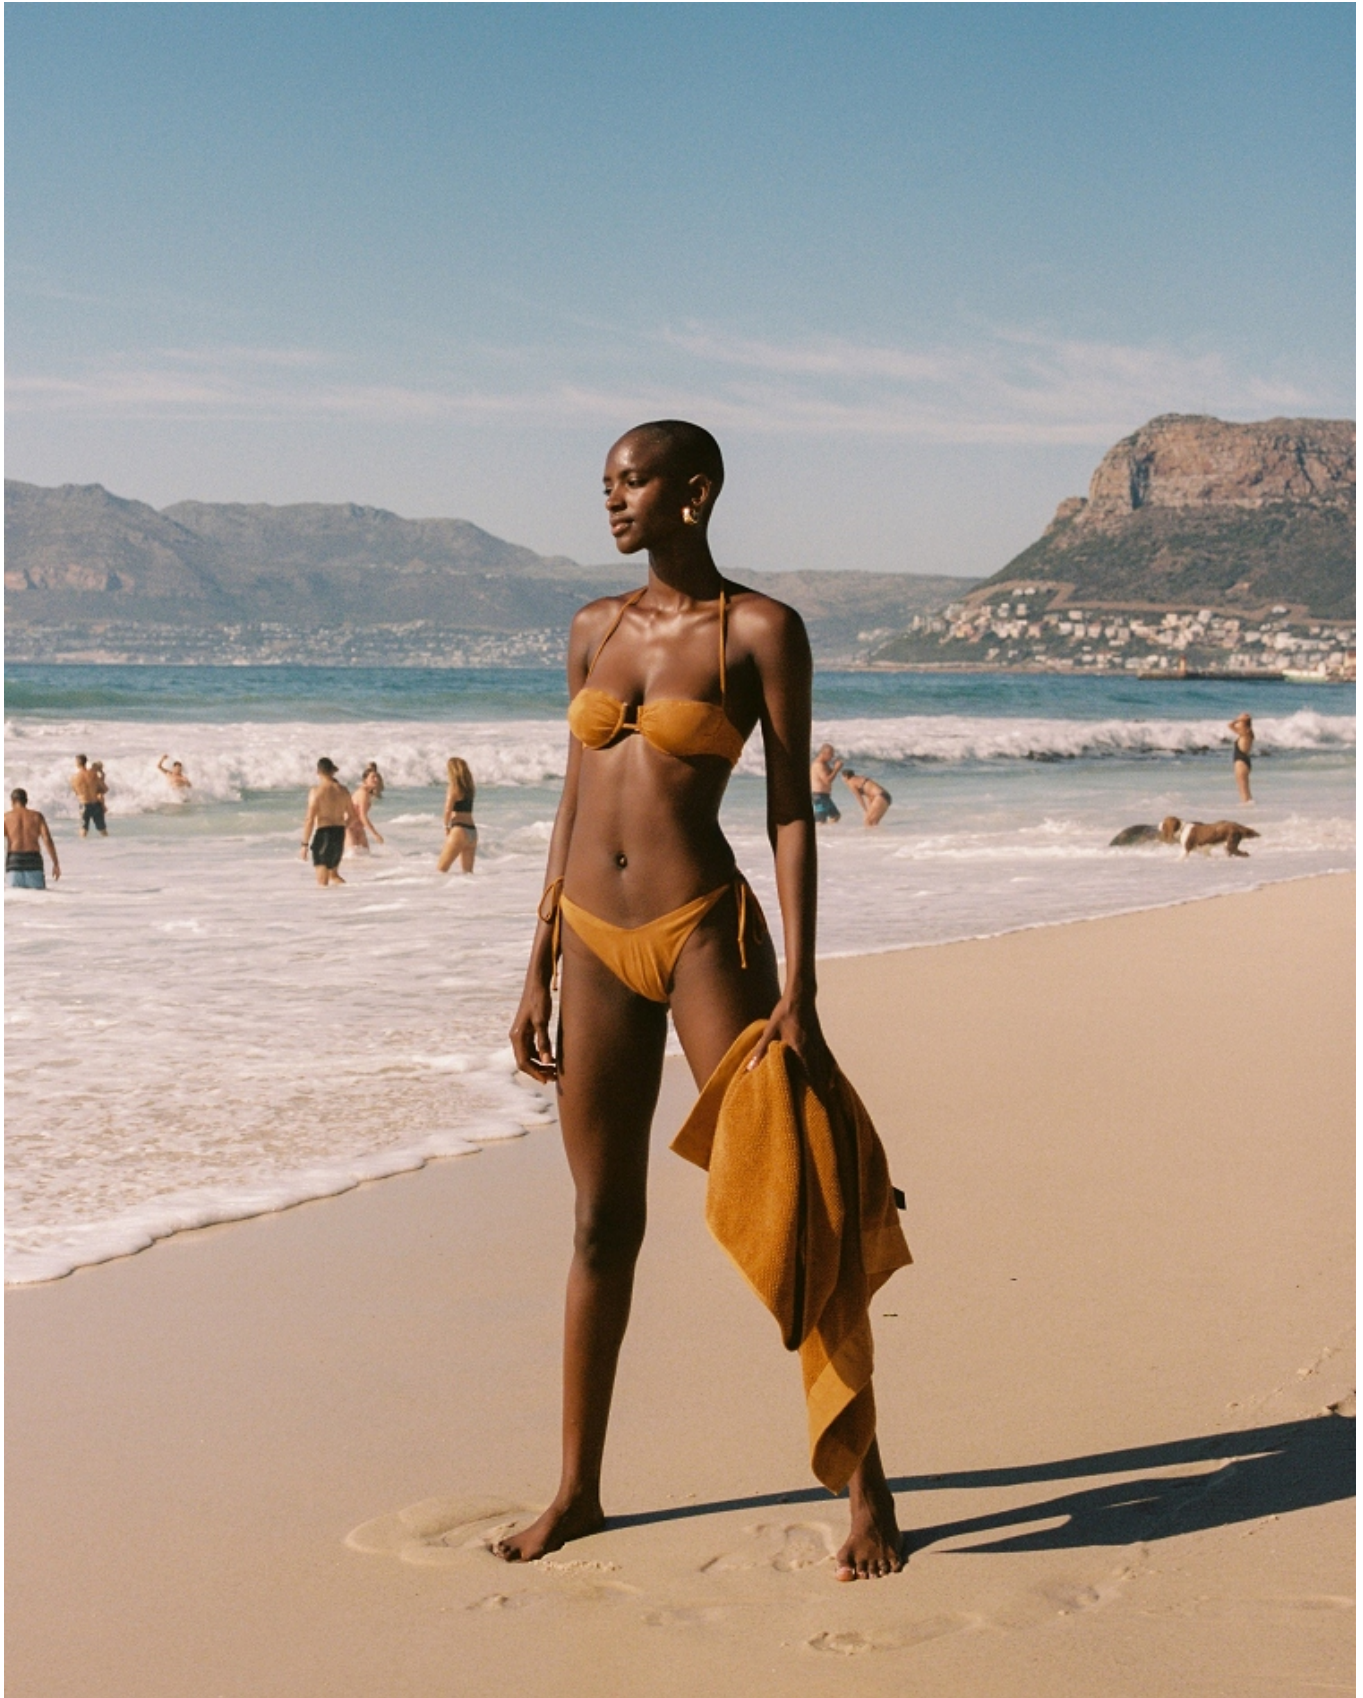

BOSS MODELS

CAPE TOWN

FAITH JOHNSON

Height: 181cm Bust: 88cm Waist: 66cm Hips: 98cm Shoe: 7.5 UK Hair: Black Eyes: Brown