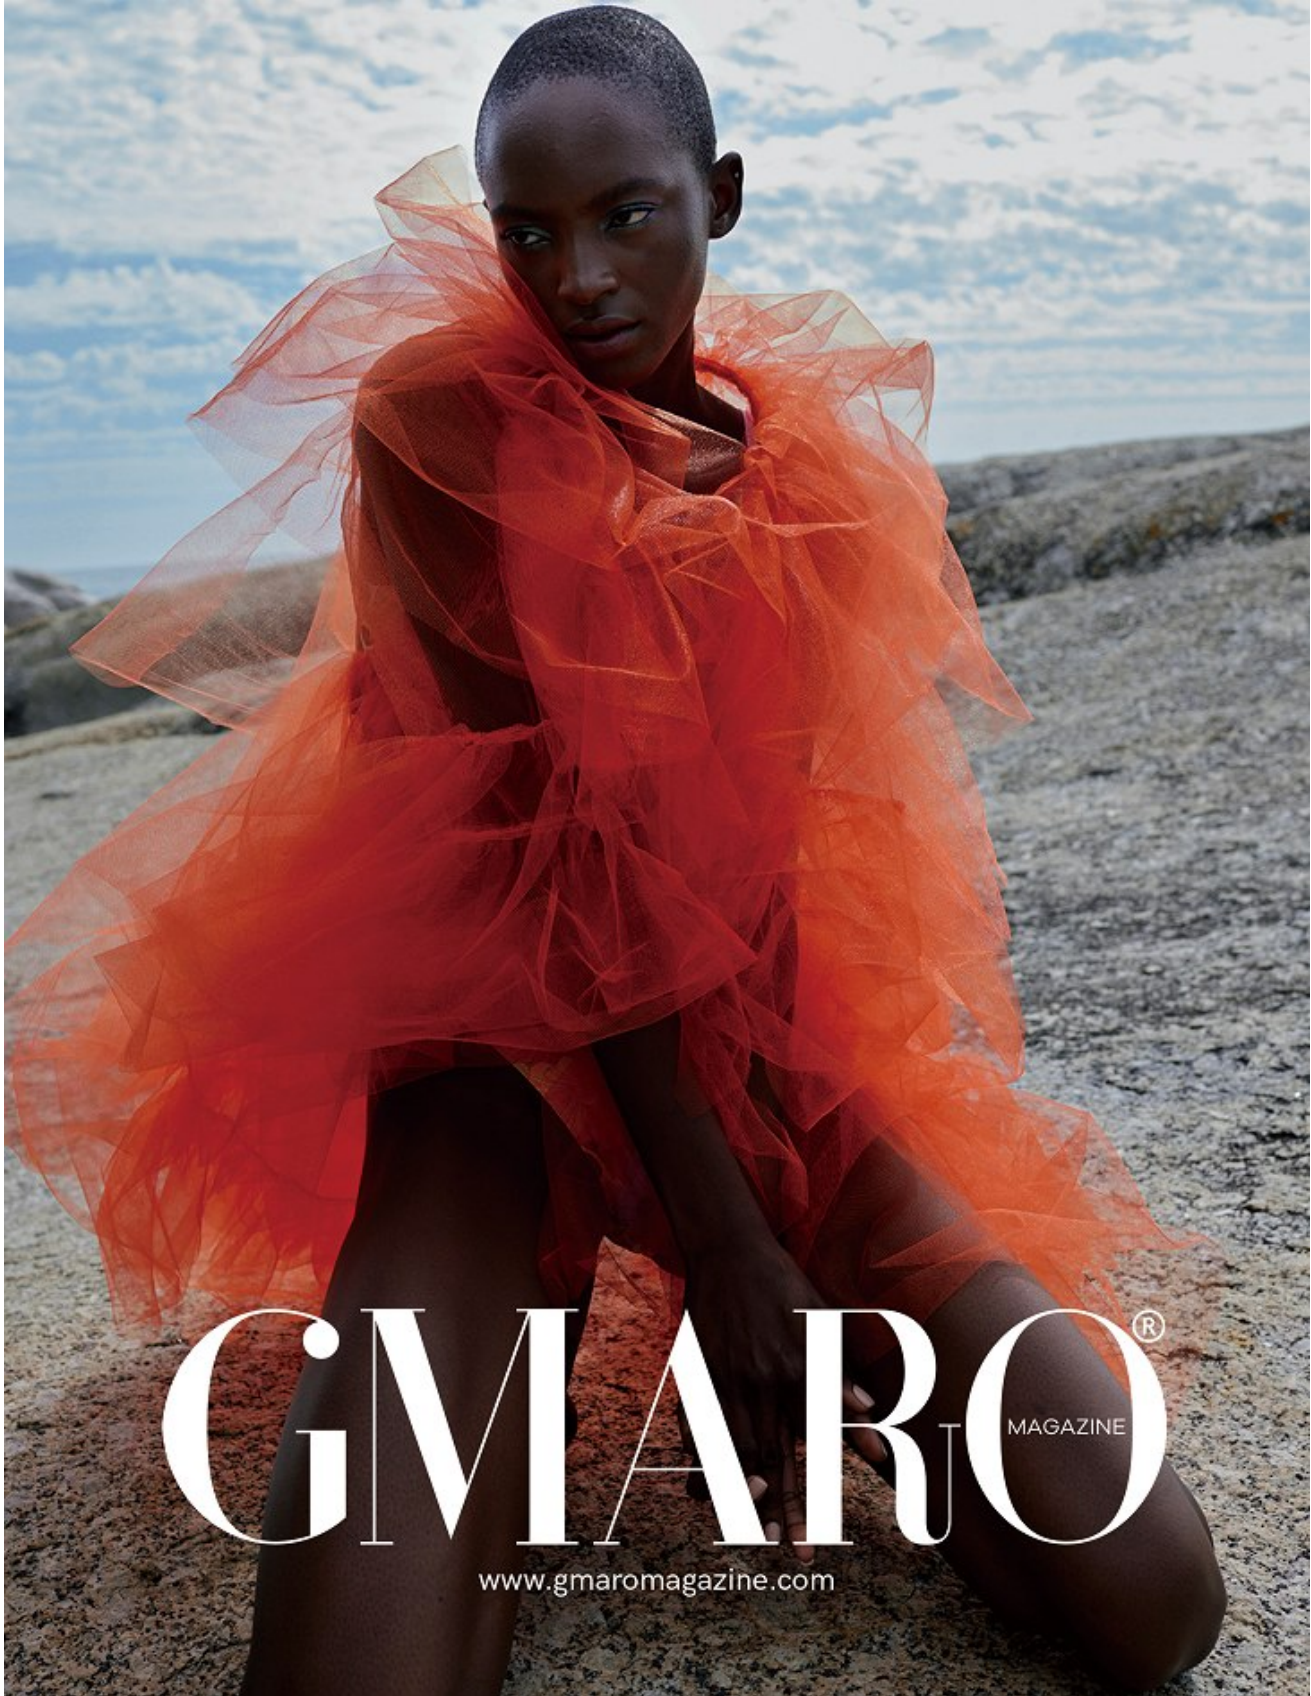

BOSS MODELS

CAPE TOWN

GMARO®
MAGAZINE

www.gmaromagazine.com

FAITH JOHNSON

Height: 181cm Bust: 88cm Waist: 71cm Hips: 101cm Shoe: 7.5 UK Hair: Black Eyes: Brown