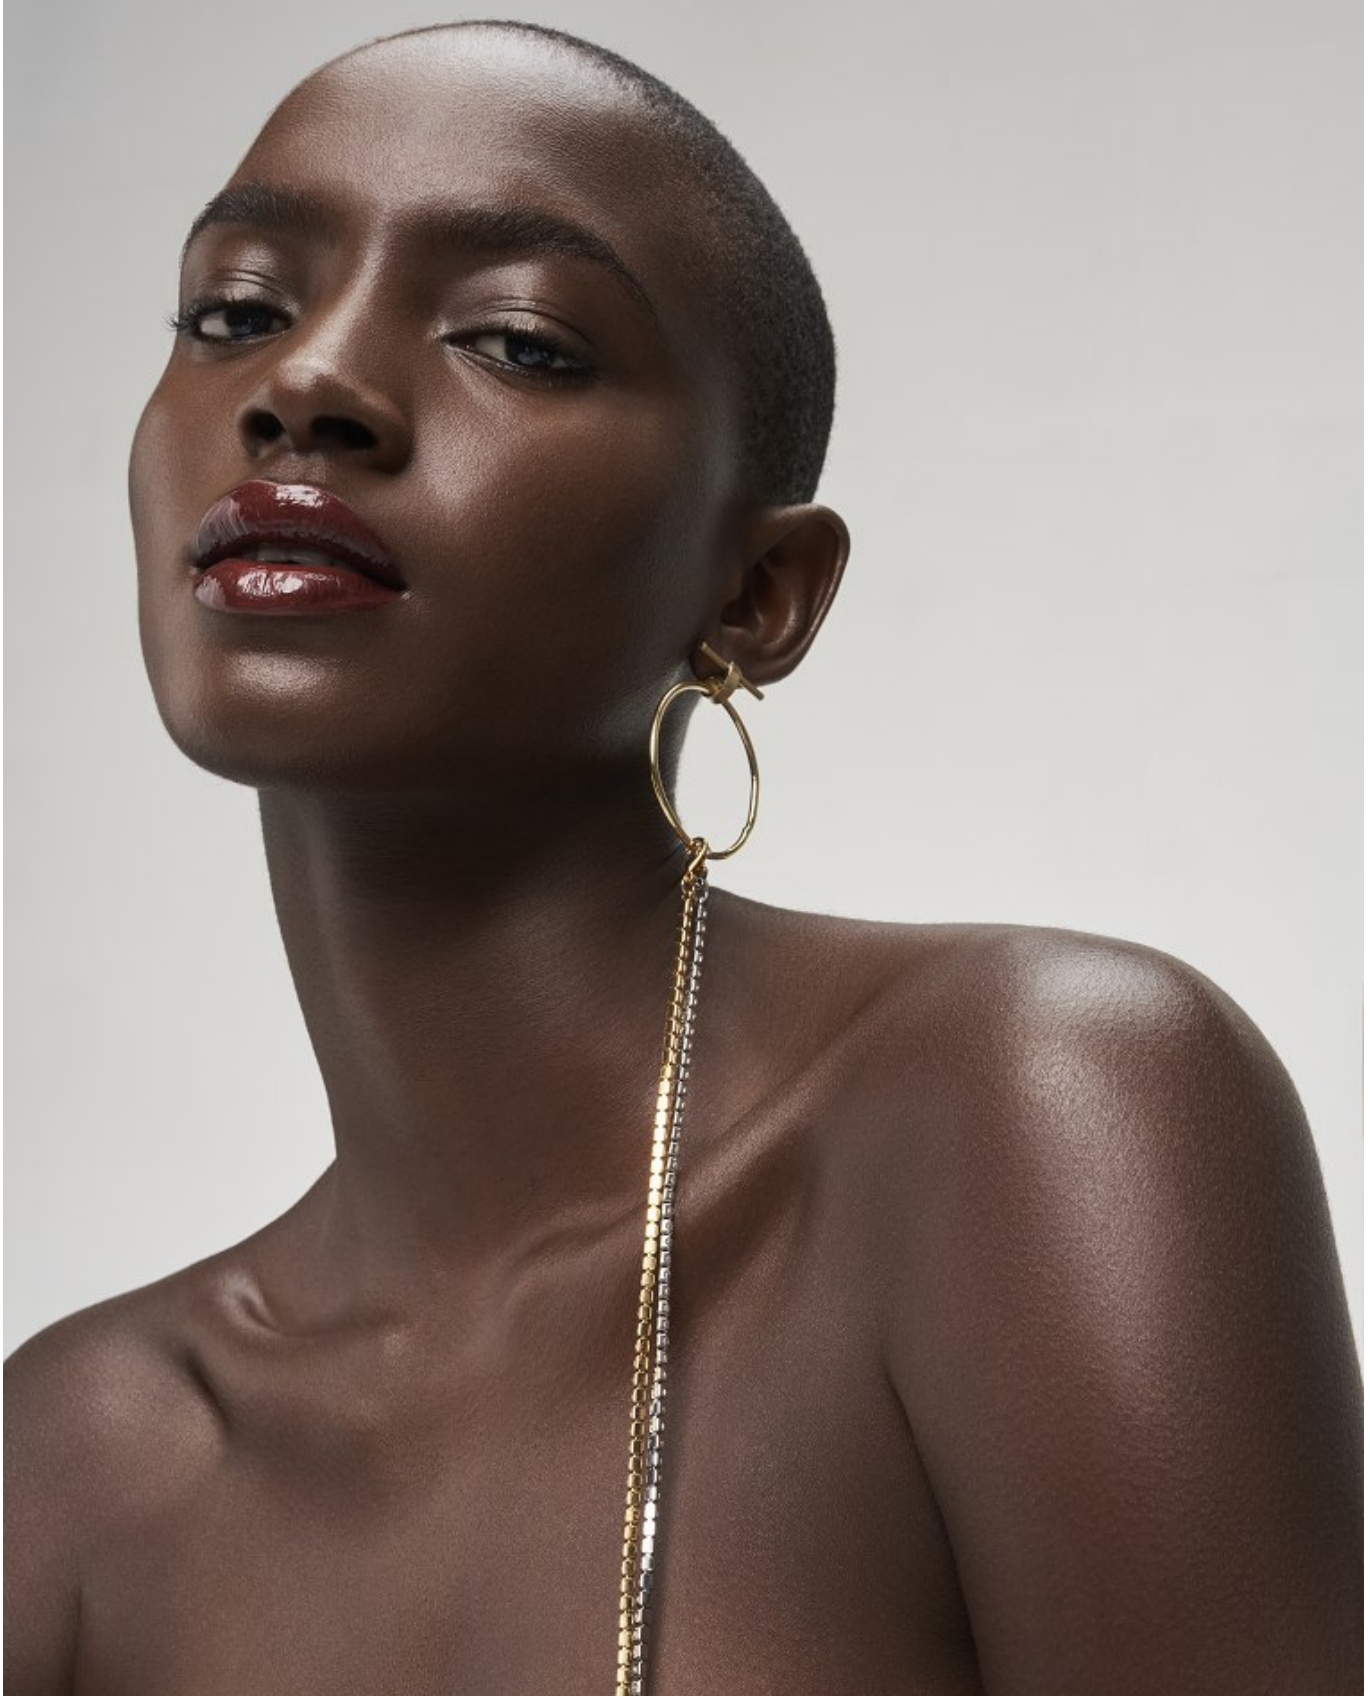

BOSS MODELS

CAPE TOWN

FAITH JOHNSON

Height: 181cm Bust: 84cm Waist: 65cm Hips: 91cm Shoe: 7.5 UK Hair: Black Eyes: Brown

BOSS MODELS

CAPE TOWN

FAITH JOHNSON

Height: 181cm Bust: 84cm Waist: 65cm Hips: 91cm Shoe: 7.5 UK Hair: Black Eyes: Brown