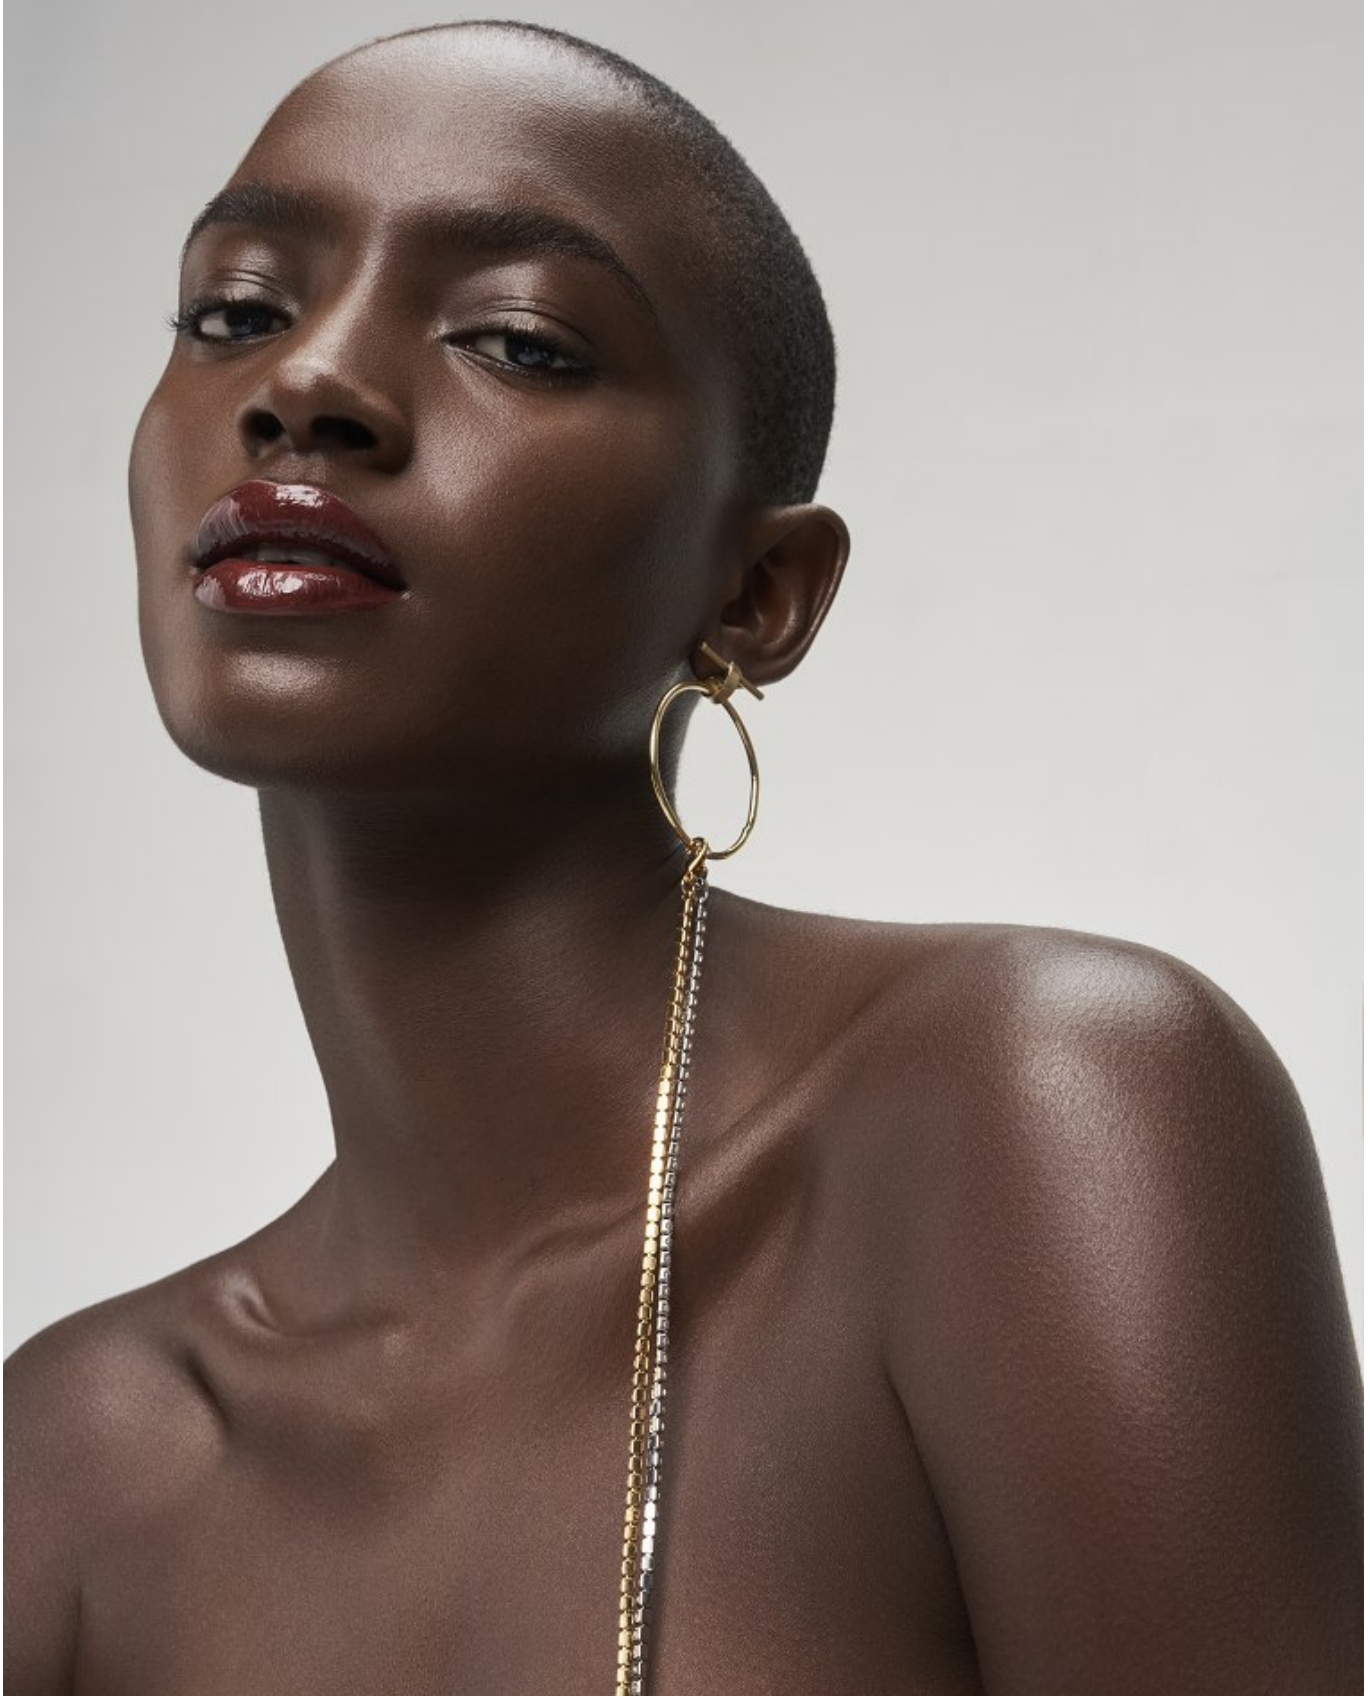

# BOSS MODELS

CAPE TOWN

FAITH JOHNSON

Height: 181cm Bust: 84cm Waist: 65cm Hips: 91cm Shoe: 7.5 UK Hair: Black Eyes: Brown