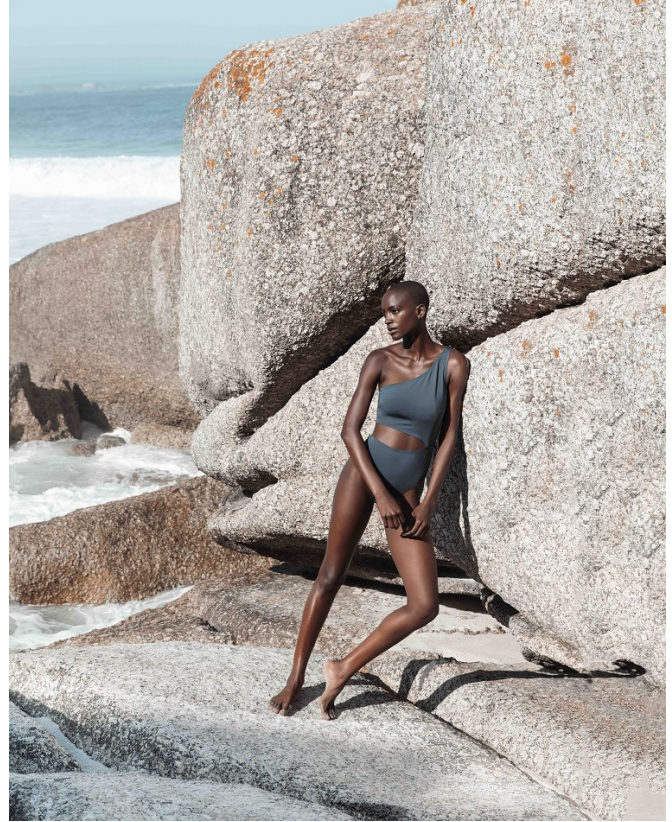

BOSS MODELS

CAPE TOWN

FAITH JOHNSON

Height: 181cm Bust: 88cm Waist: 71cm Hips: 101cm Shoe: 7.5 UK Hair: Black Eyes: Brown