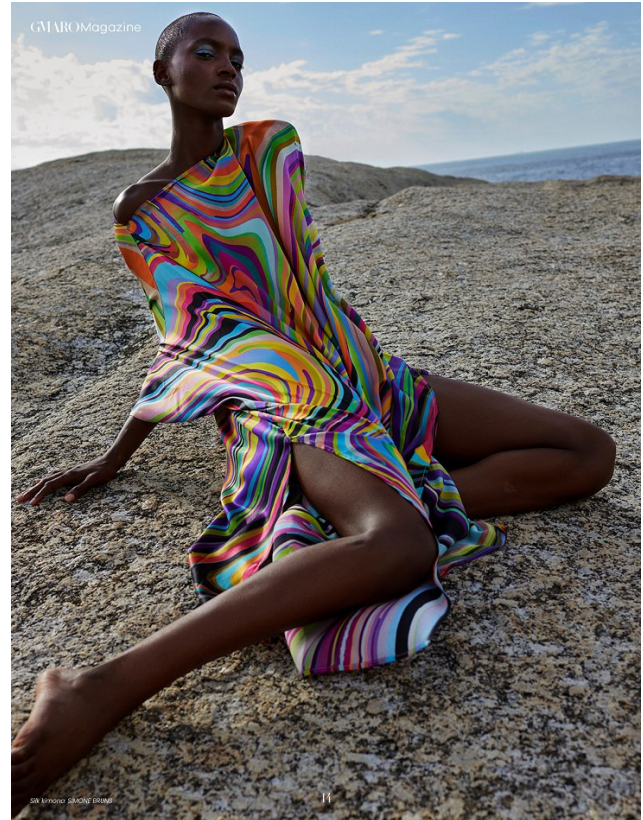

BOSS MODELS

CAPE TOWN

FAITH JOHNSON

Height: 181cm Bust: 88cm Waist: 71cm Hips: 101cm Shoe: 7.5 UK Hair: Black Eyes: Brown