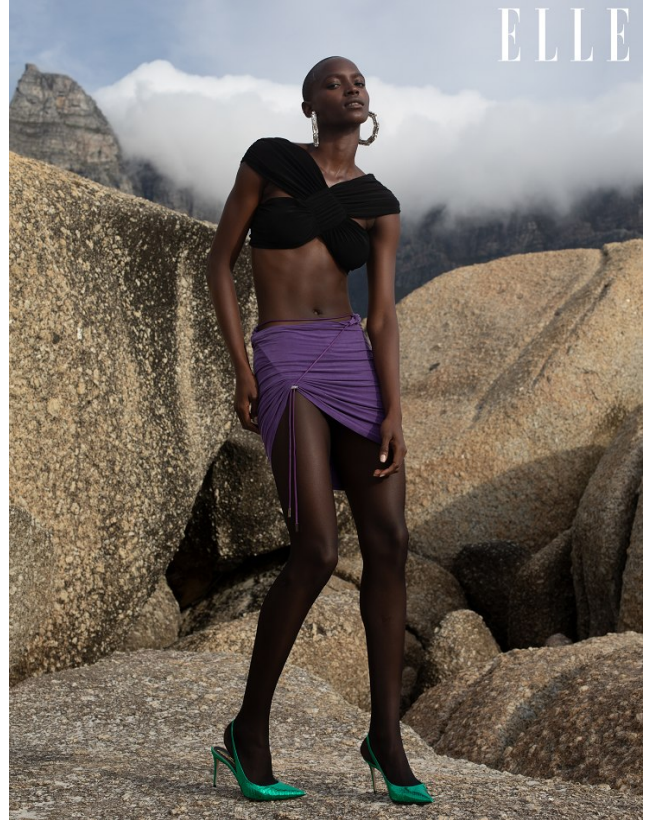

BOSS MODELS

CAPE TOWN

FAITH JOHNSON

Height: 181cm Bust: 84cm Waist: 65cm Hips: 91cm Shoe: 7.5 UK Hair: Black Eyes: Brown