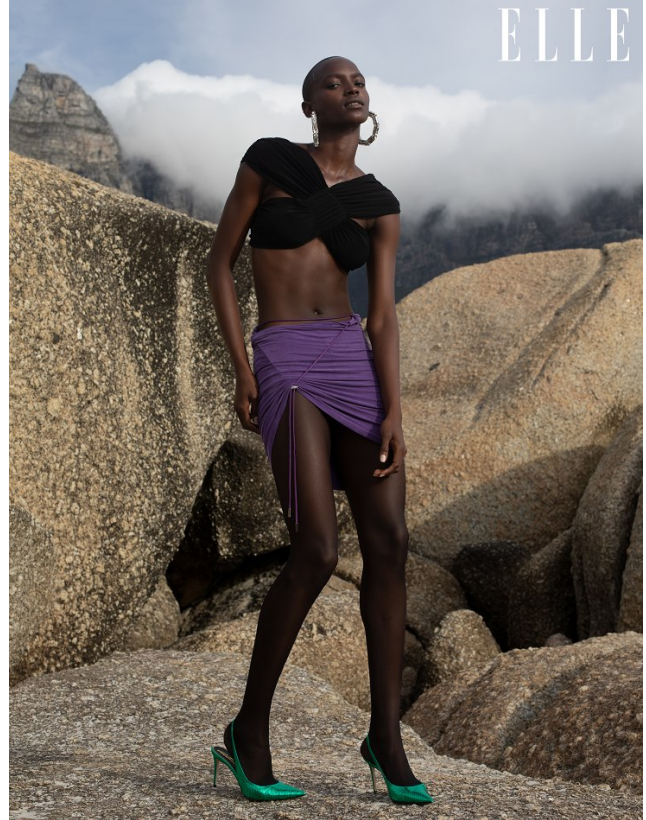

BOSS MODELS

CAPE TOWN

FAITH JOHNSON

Height: 181cm Bust: 88cm Waist: 66cm Hips: 98cm Shoe: 7.5 UK Hair: Black Eyes: Brown