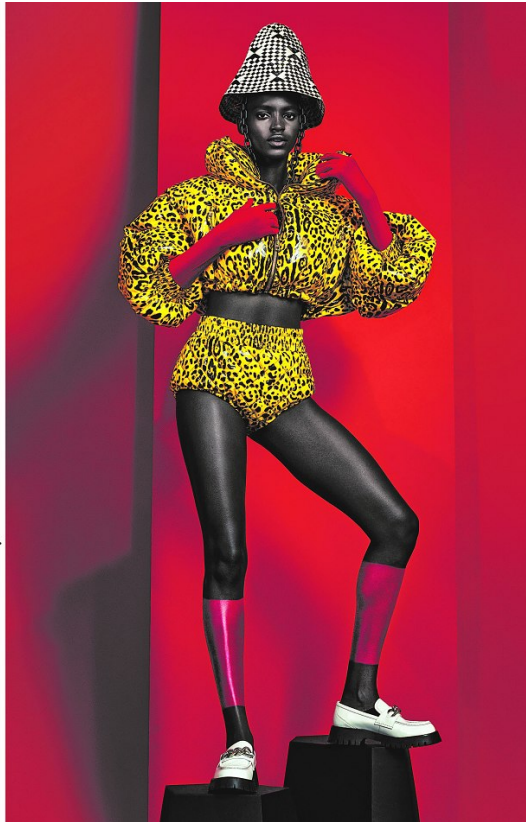

BOSS MODELS

CAPE TOWN

FAITH JOHNSON

Height: 181cm Bust: 88cm Waist: 66cm Hips: 98cm Shoe: 7.5 UK Hair: Black Eyes: Brown

BOSS MODELS

CAPE TOWN

FAITH JOHNSON

Height: 181cm Bust: 88cm Waist: 66cm Hips: 98cm Shoe: 7.5 UK Hair: Black Eyes: Brown