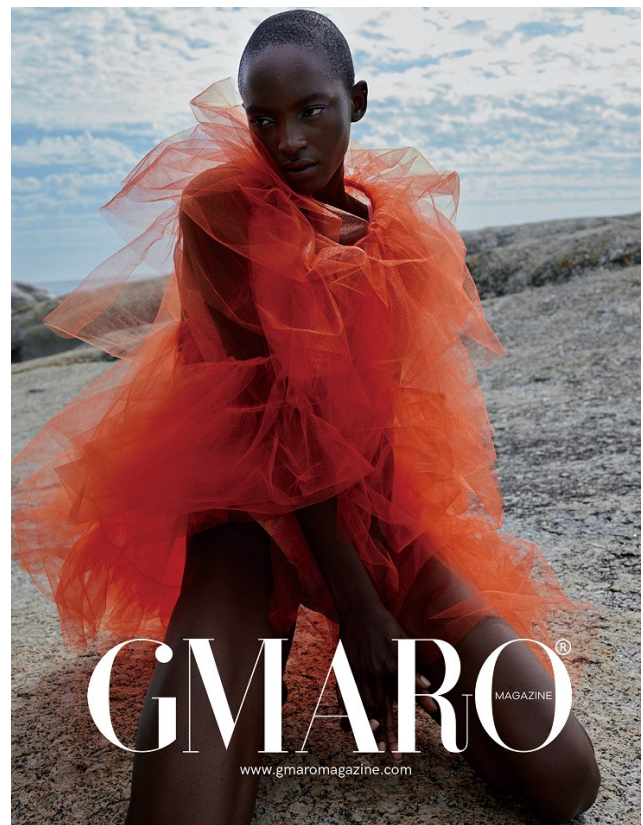

BOSS MODELS

CAPE TOWN

FAITH JOHNSON

Height: 181cm Bust: 88cm Waist: 71cm Hips: 101cm Shoe: 7.5 UK Hair: Black Eyes: Brown