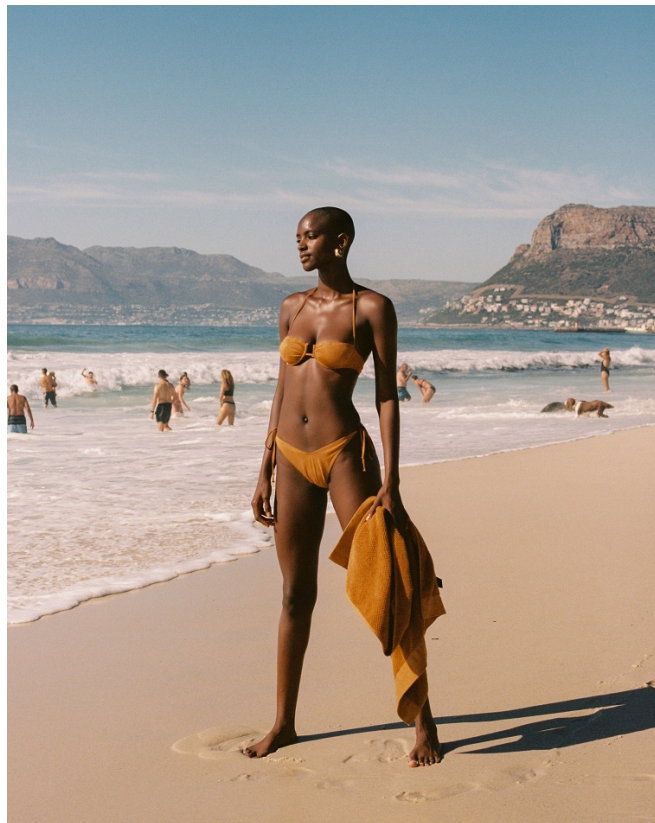

BOSS MODELS

CAPE TOWN

FAITH JOHNSON

Height: 181cm Bust: 88cm Waist: 71cm Hips: 101cm Shoe: 7.5 UK Hair: Black Eyes: Brown