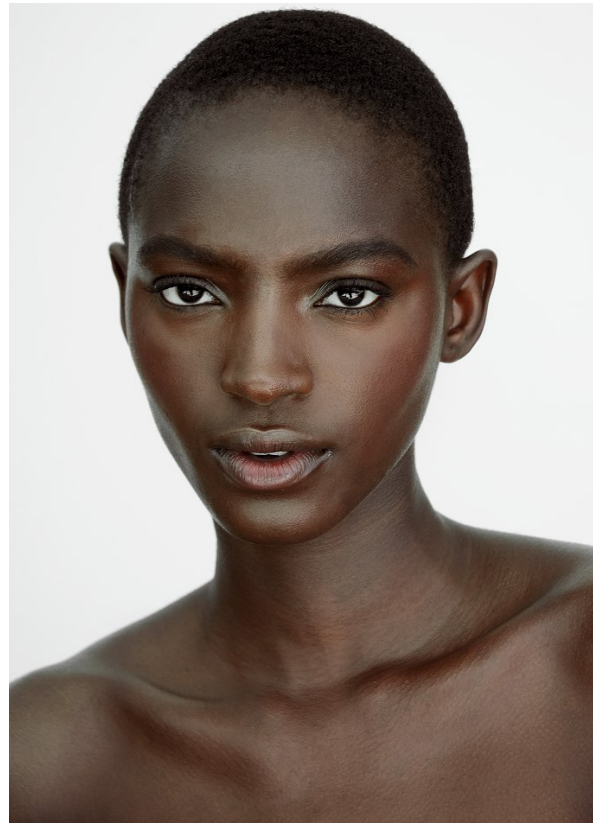

BOSS MODELS

CAPE TOWN

FAITH JOHNSON

Height: 181cm Bust: 88cm Waist: 71cm Hips: 101cm Shoe: 7.5 UK Hair: Black Eyes: Brown