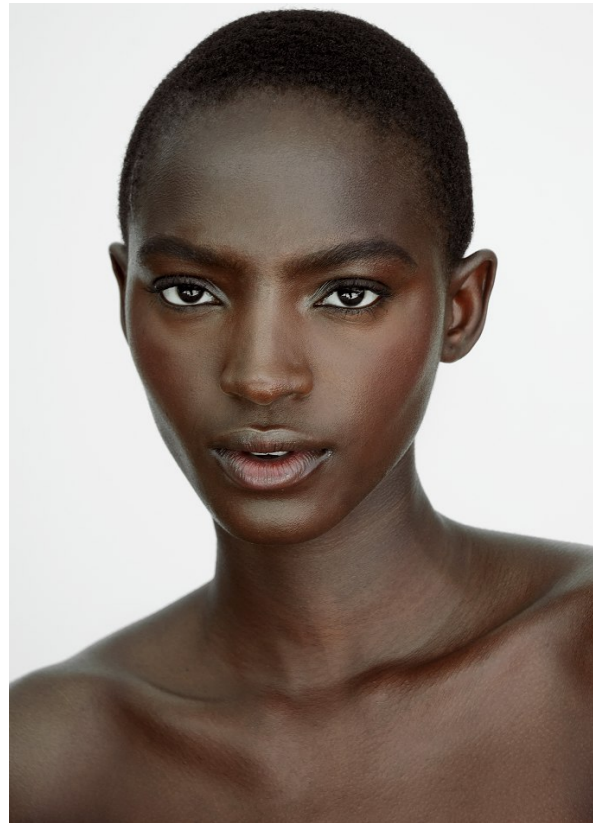

BOSS MODELS

CAPE TOWN

FAITH JOHNSON

Height: 181cm Bust: 88cm Waist: 66cm Hips: 98cm Shoe: 7.5 UK Hair: Black Eyes: Brown