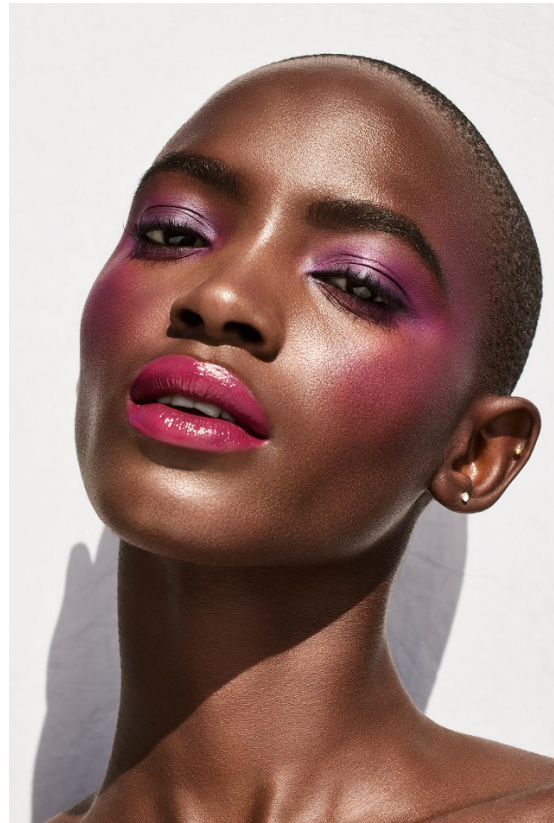

BOSS MODELS

CAPE TOWN

FAITH JOHNSON

Height: 181cm Bust: 88cm Waist: 66cm Hips: 98cm Shoe: 7.5 UK Hair: Black Eyes: Brown