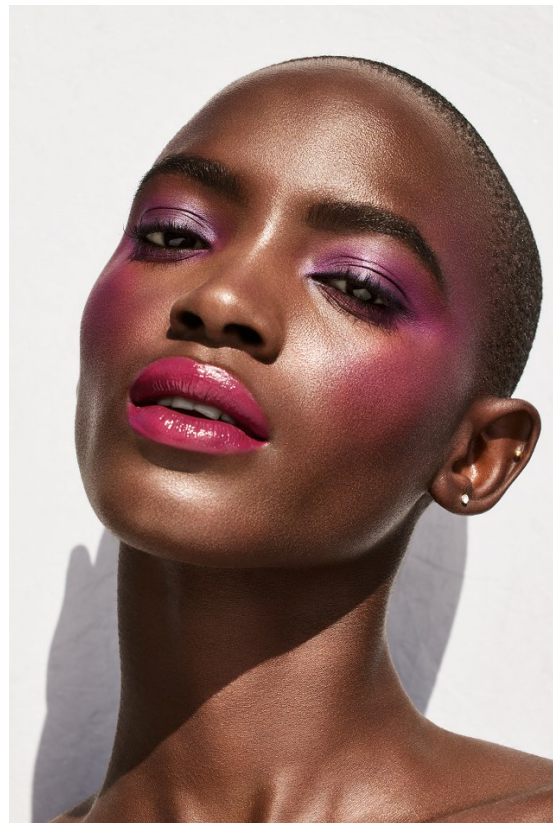

BOSS MODELS

CAPE TOWN

FAITH JOHNSON

Height: 181cm Bust: 84cm Waist: 65cm Hips: 91cm Shoe: 7.5 UK Hair: Black Eyes: Brown