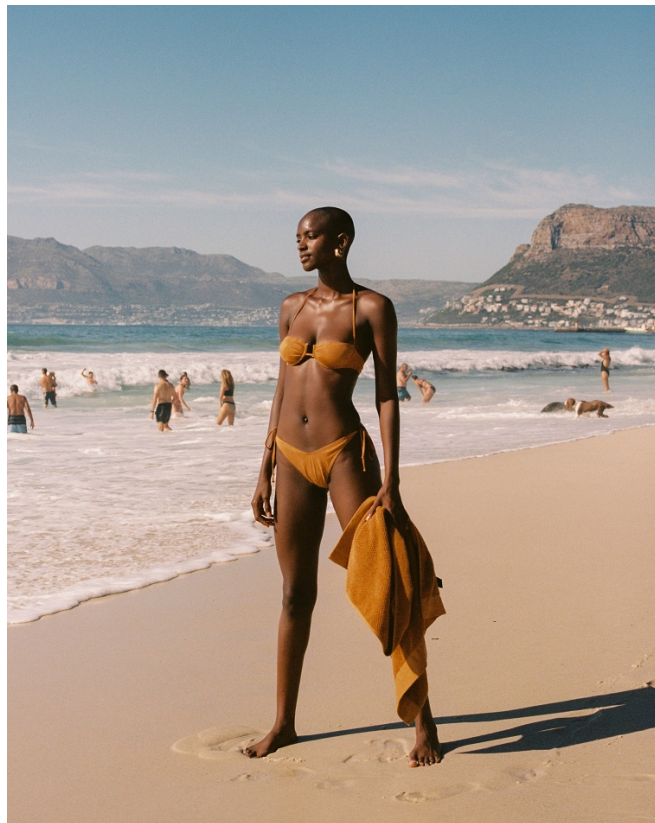

BOSS MODELS

CAPE TOWN

FAITH JOHNSON

Height: 181cm Bust: 88cm Waist: 66cm Hips: 98cm Shoe: 7.5 UK Hair: Black Eyes: Brown

BOSS MODELS

CAPE TOWN

FAITH JOHNSON

Height: 181cm Bust: 88cm Waist: 66cm Hips: 98cm Shoe: 7.5 UK Hair: Black Eyes: Brown