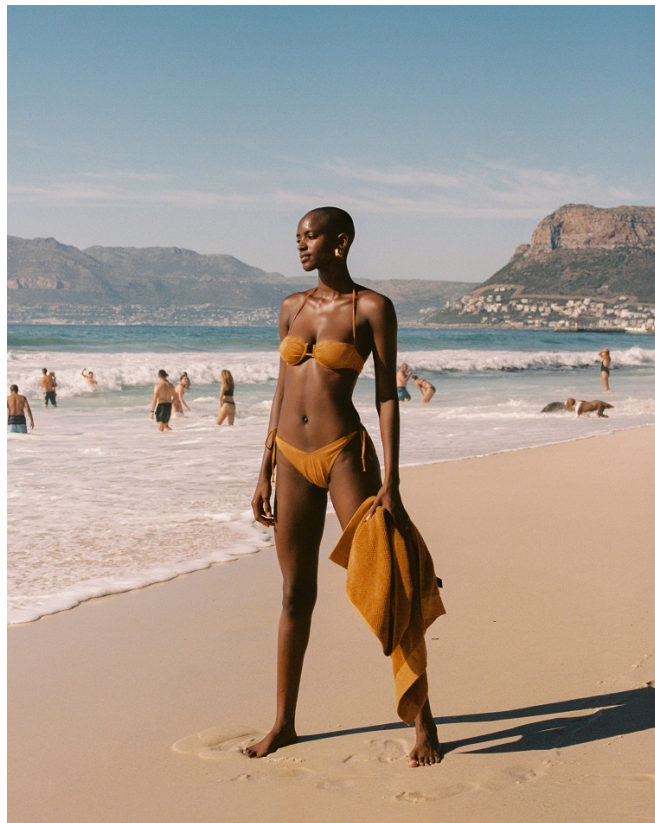

BOSS MODELS

CAPE TOWN

FAITH JOHNSON

Height: 181cm Bust: 84cm Waist: 65cm Hips: 91cm Shoe: 7.5 UK Hair: Black Eyes: Brown

BOSS MODELS

CAPE TOWN

FAITH JOHNSON

Height: 181cm Bust: 84cm Waist: 65cm Hips: 91cm Shoe: 7.5 UK Hair: Black Eyes: Brown