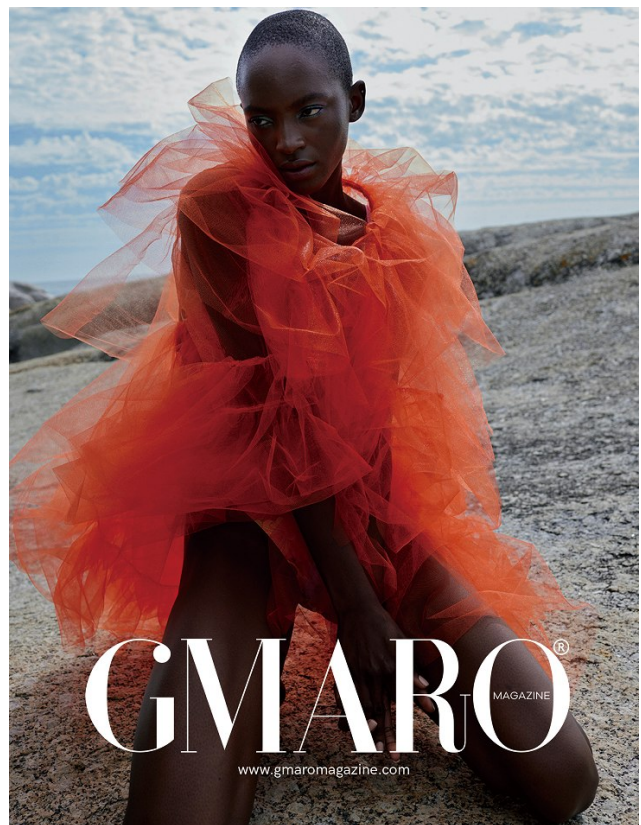

BOSS MODELS

CAPE TOWN

FAITH JOHNSON

Height: 181cm Bust: 88cm Waist: 66cm Hips: 98cm Shoe: 7.5 UK Hair: Black Eyes: Brown