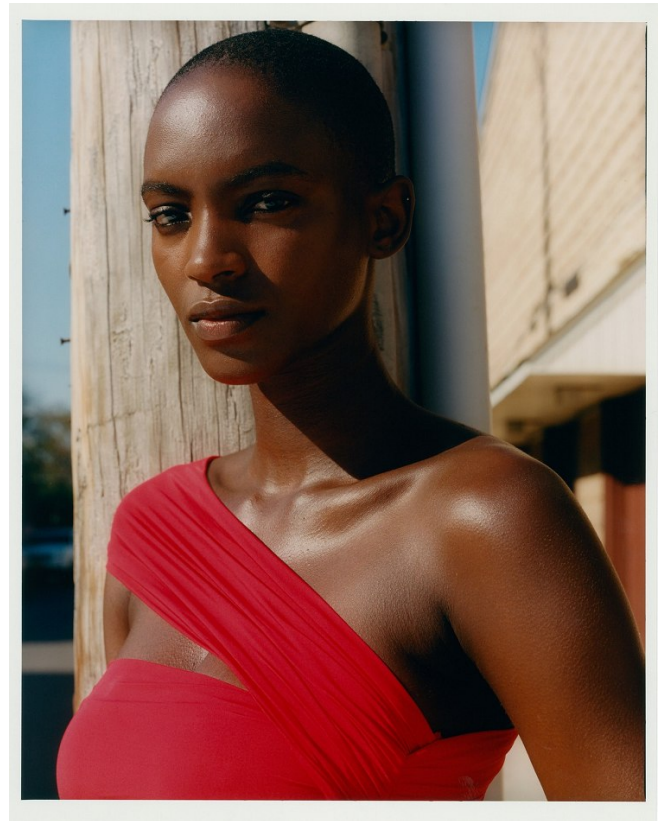

BOSS MODELS

CAPE TOWN

FAITH JOHNSON

Height: 181cm Bust: 88cm Waist: 66cm Hips: 98cm Shoe: 7.5 UK Hair: Black Eyes: Brown

BOSS MODELS

CAPE TOWN

FAITH JOHNSON

Height: 181cm Bust: 88cm Waist: 66cm Hips: 98cm Shoe: 7.5 UK Hair: Black Eyes: Brown