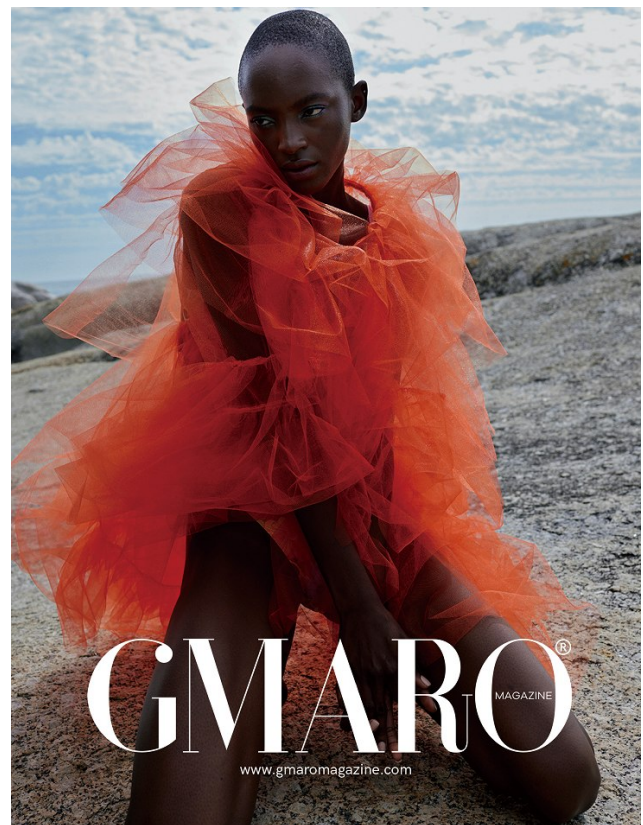

BOSS MODELS

CAPE TOWN

FAITH JOHNSON

Height: 181cm Bust: 84cm Waist: 65cm Hips: 91cm Shoe: 7.5 UK Hair: Black Eyes: Brown