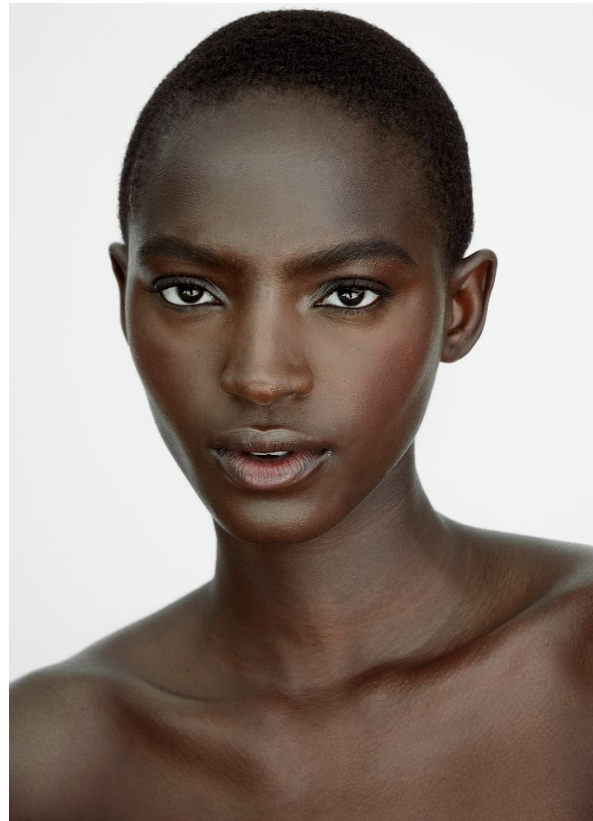

BOSS MODELS

CAPE TOWN

FAITH JOHNSON

Height: 181cm Bust: 84cm Waist: 65cm Hips: 91cm Shoe: 7.5 UK Hair: Black Eyes: Brown