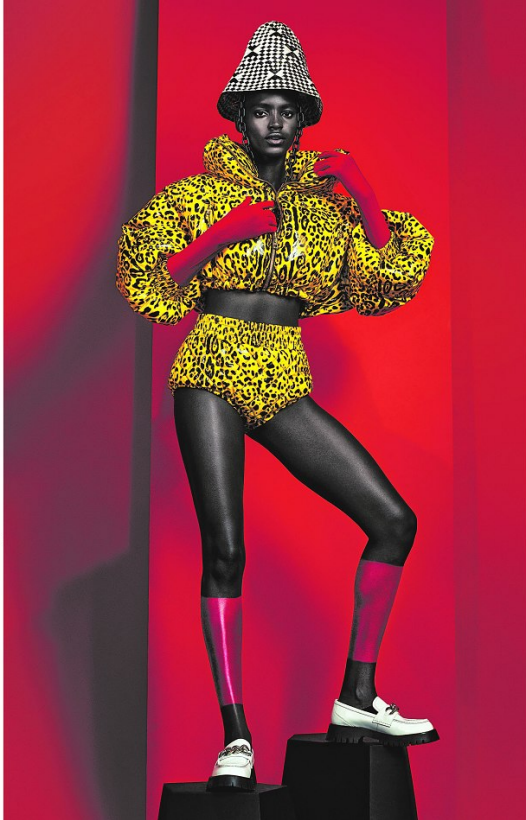

FAITH JOHNSON

BOSS MODELS

CAPE TOWN

FAITH JOHNSON

Height: 181cm Bust: 88cm Waist: 71cm Hips: 101cm Shoe: 7.5 UK Hair: Black Eyes: Brown