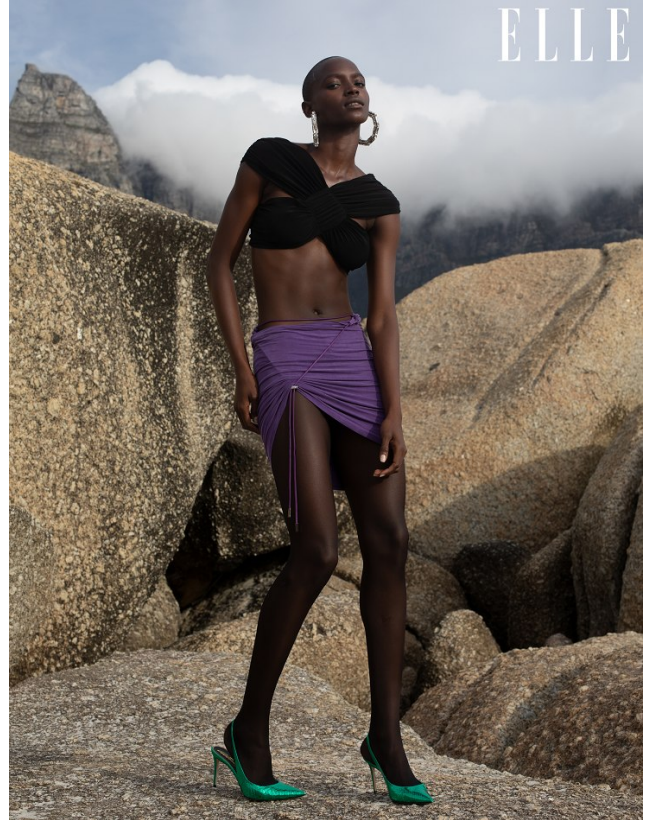

BOSS MODELS

CAPE TOWN

FAITH JOHNSON

Height: 181cm Bust: 88cm Waist: 71cm Hips: 101cm Shoe: 7.5 UK Hair: Black Eyes: Brown