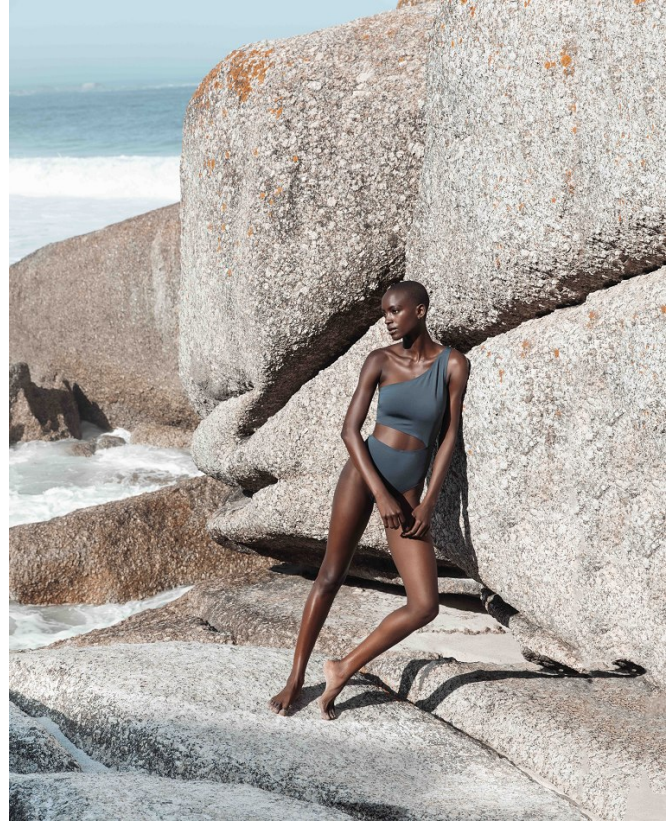

BOSS MODELS

CAPE TOWN

FAITH JOHNSON

Height: 181cm Bust: 88cm Waist: 66cm Hips: 98cm Shoe: 7.5 UK Hair: Black Eyes: Brown

BOSS MODELS

CAPE TOWN

FAITH JOHNSON

Height: 181cm Bust: 88cm Waist: 66cm Hips: 98cm Shoe: 7.5 UK Hair: Black Eyes: Brown