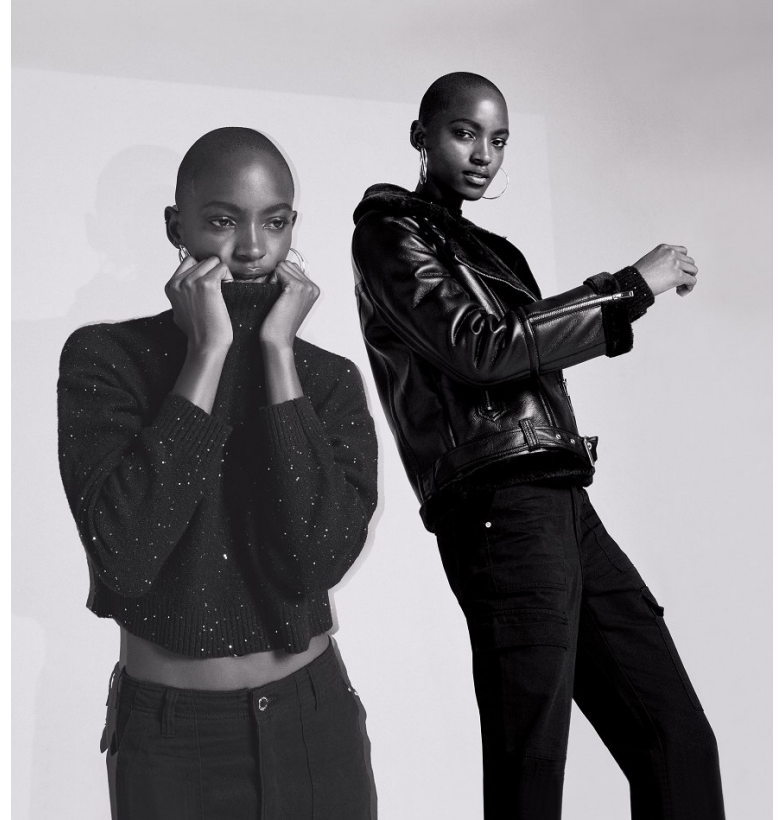

BOSS MODELS

CAPE TOWN

FAITH JOHNSON

Height: 181cm Bust: 88cm Waist: 66cm Hips: 98cm Shoe: 7.5 UK Hair: Black Eyes: Brown