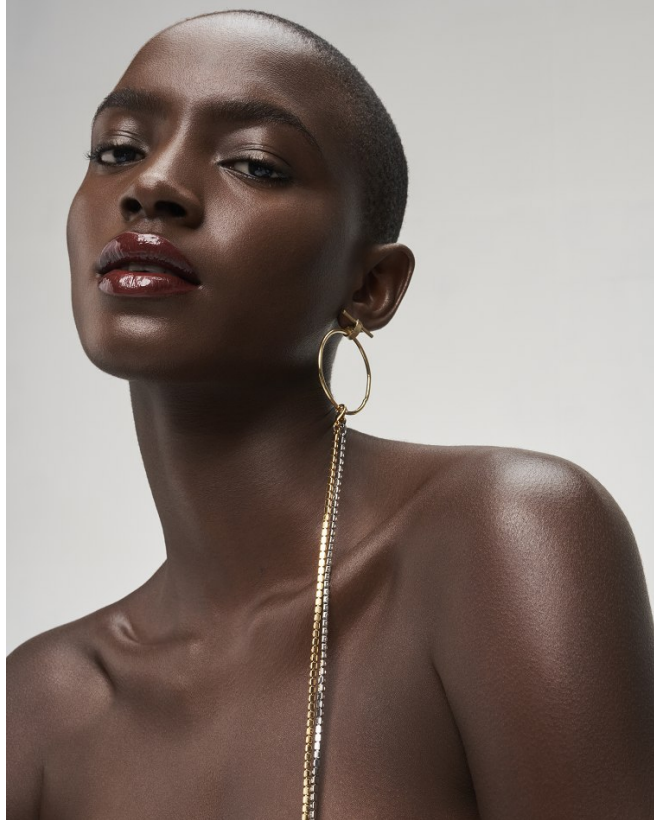

BOSS MODELS

CAPE TOWN

FAITH JOHNSON

Height: 181cm Bust: 88cm Waist: 66cm Hips: 98cm Shoe: 7.5 UK Hair: Black Eyes: Brown

BOSS MODELS

CAPE TOWN

FAITH JOHNSON

Height: 181cm Bust: 88cm Waist: 66cm Hips: 98cm Shoe: 7.5 UK Hair: Black Eyes: Brown