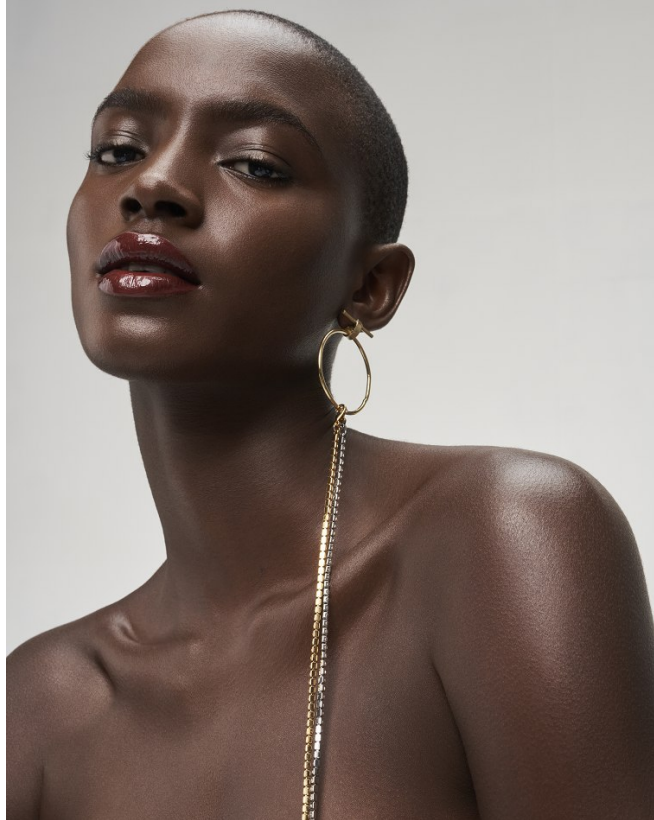

# BOSS MODELS

CAPE TOWN

**FAITH JOHNSON**

Height: 181cm Bust: 88cm Waist: 71cm Hips: 101cm Shoe: 7.5 UK Hair: Black Eyes: Brown

# BOSS MODELS

CAPE TOWN

FAITH JOHNSON

Height: 181cm Bust: 88cm Waist: 71cm Hips: 101cm Shoe: 7.5 UK Hair: Black Eyes: Brown

# BOSS MODELS

CAPE TOWN