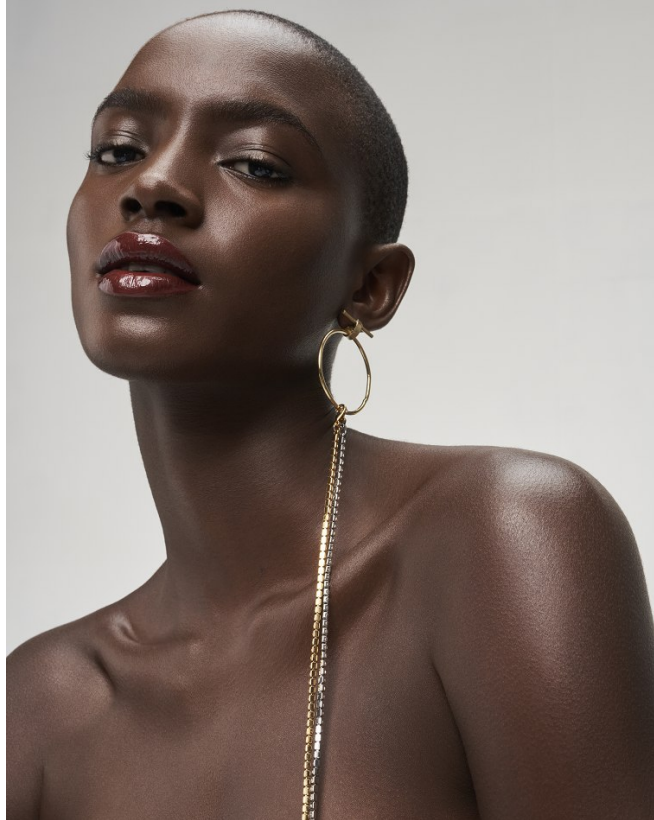

BOSS MODELS

CAPE TOWN

FAITH JOHNSON

Height: 181cm Bust: 84cm Waist: 65cm Hips: 91cm Shoe: 7.5 UK Hair: Black Eyes: Brown

BOSS MODELS

CAPE TOWN

FAITH JOHNSON

Height: 181cm Bust: 84cm Waist: 65cm Hips: 91cm Shoe: 7.5 UK Hair: Black Eyes: Brown