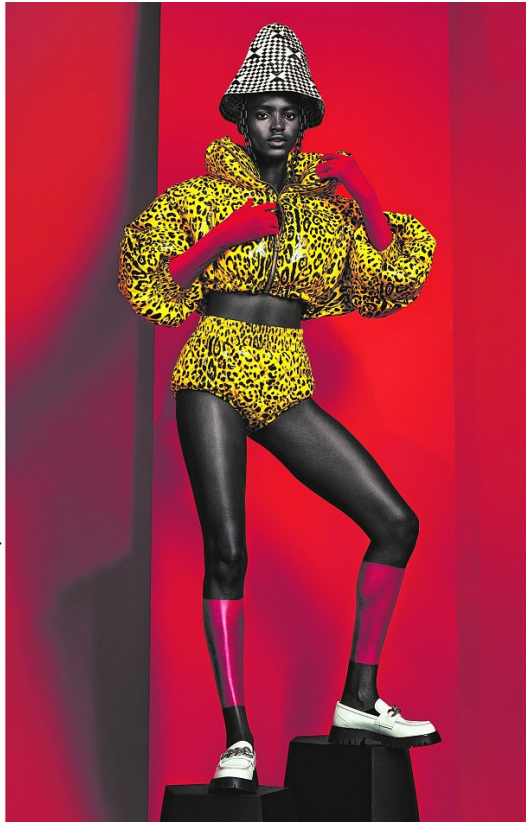

BOSS MODELS

CAPE TOWN

FAITH JOHNSON

Height: 181cm Bust: 84cm Waist: 65cm Hips: 91cm Shoe: 7.5 UK Hair: Black Eyes: Brown

BOSS MODELS

CAPE TOWN

FAITH JOHNSON

Height: 181cm Bust: 84cm Waist: 65cm Hips: 91cm Shoe: 7.5 UK Hair: Black Eyes: Brown