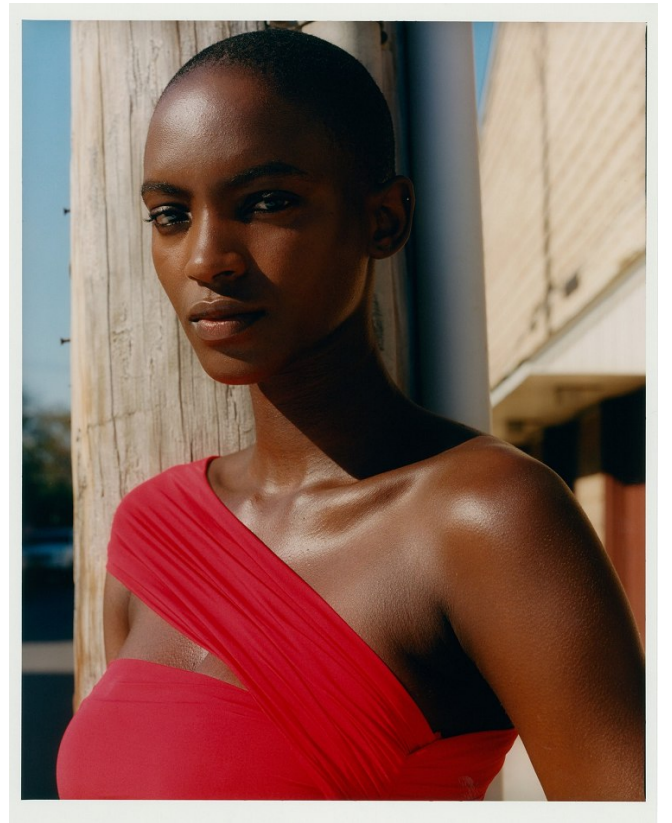

BOSS MODELS

CAPE TOWN

FAITH JOHNSON

Height: 181cm Bust: 88cm Waist: 71cm Hips: 101cm Shoe: 7.5 UK Hair: Black Eyes: Brown