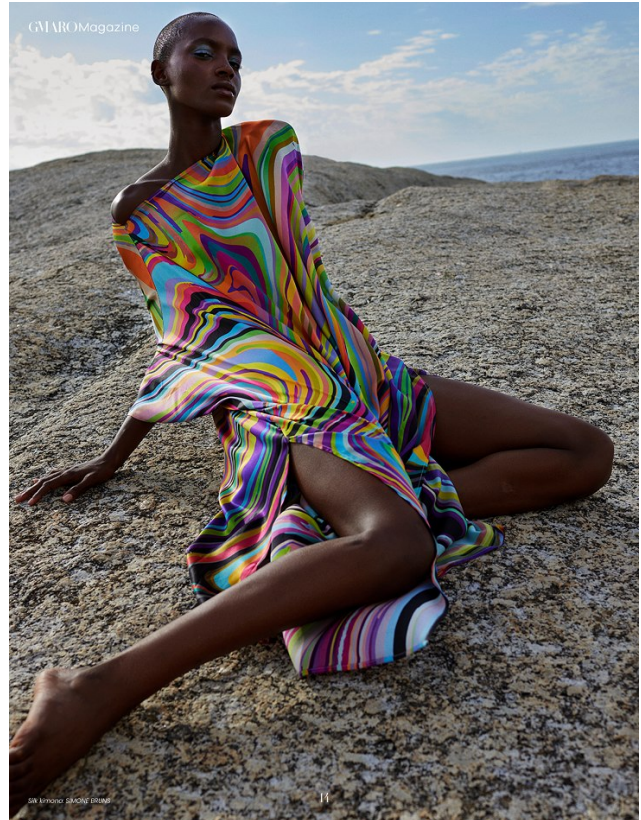

BOSS MODELS

CAPE TOWN

FAITH JOHNSON

Height: 181cm Bust: 88cm Waist: 66cm Hips: 98cm Shoe: 7.5 UK Hair: Black Eyes: Brown