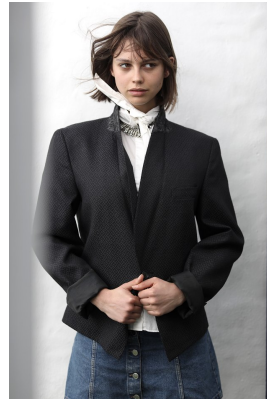

# BOSS MODELS

CAPE TOWN

## KATE WANNENBURGH

Height: 174cm Bust: 81cm Waist: 60cm Hips: 89cm Shoe: 6 UK Hair: Dark Blonde Eyes: Brown