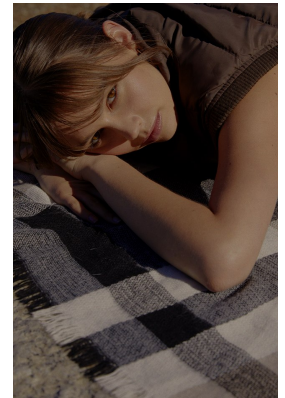

BOSS MODELS

CAPE TOWN

KATE WANNENBURGH

Height: 174cm Bust: 81cm Waist: 60cm Hips: 89cm Shoe: 6 UK Hair: Dark Blonde Eyes: Brown

BOSS MODELS

CAPE TOWN

KATE WANNENBURGH

Height: 174cm Bust: 81cm Waist: 60cm Hips: 89cm Shoe: 6 UK Hair: Dark Blonde Eyes: Brown