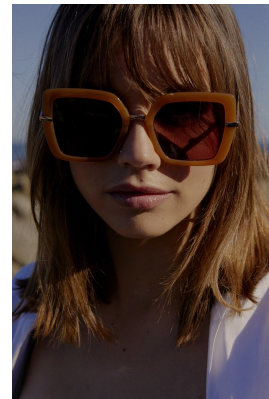

# BOSS MODELS

CAPE TOWN

## KATE WANNENBURGH

Height: 174cm Bust: 81cm Waist: 60cm Hips: 89cm Shoe: 6 UK Hair: Dark Blonde Eyes: Brown