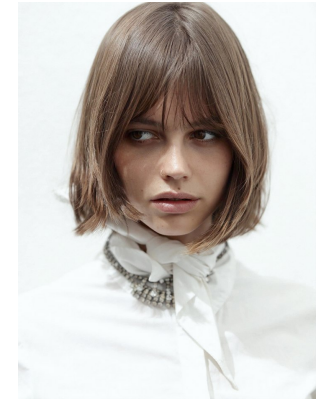

# BOSS MODELS

CAPE TOWN

## KATE WANNENBURGH

Height: 174cm Bust: 81cm Waist: 60cm Hips: 89cm Shoe: 6 UK Hair: Dark Blonde Eyes: Brown