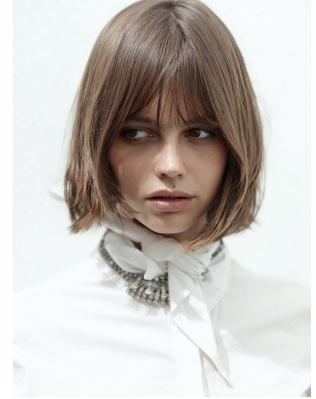

BOSS MODELS

CAPE TOWN

KATE WANNENBURGH

Height: 174cm Bust: 81cm Waist: 60cm Hips: 89cm Shoe: 6 UK Hair: Dark Blonde Eyes: Brown

BOSS MODELS

CAPE TOWN

KATE WANNENBURGH

Height: 174cm Bust: 81cm Waist: 60cm Hips: 89cm Shoe: 6 UK Hair: Dark Blonde Eyes: Brown