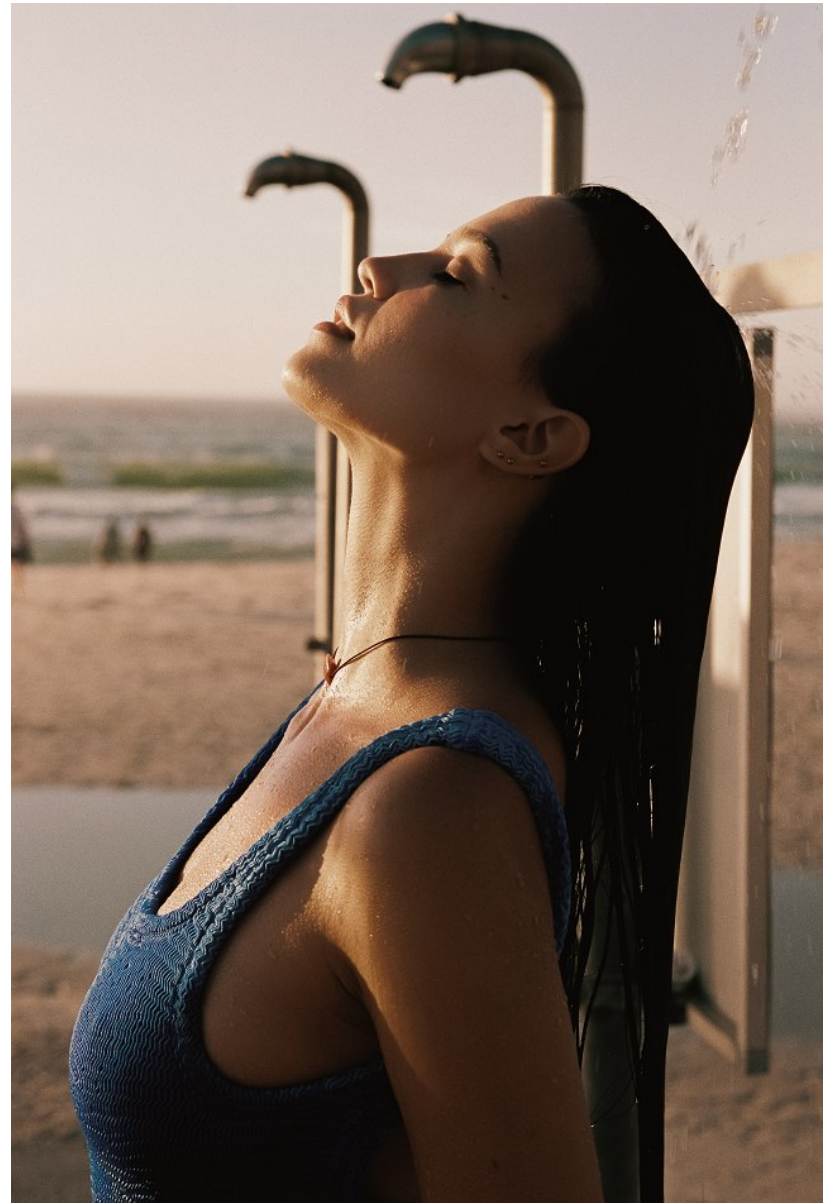

BOSS MODELS

CAPE TOWN

CHLOE SHEPPARD

Height: 172cm Bust: 90cm Waist: 65cm Hips: 92cm Shoe: 5 UK Hair: Brown Eyes: Brown