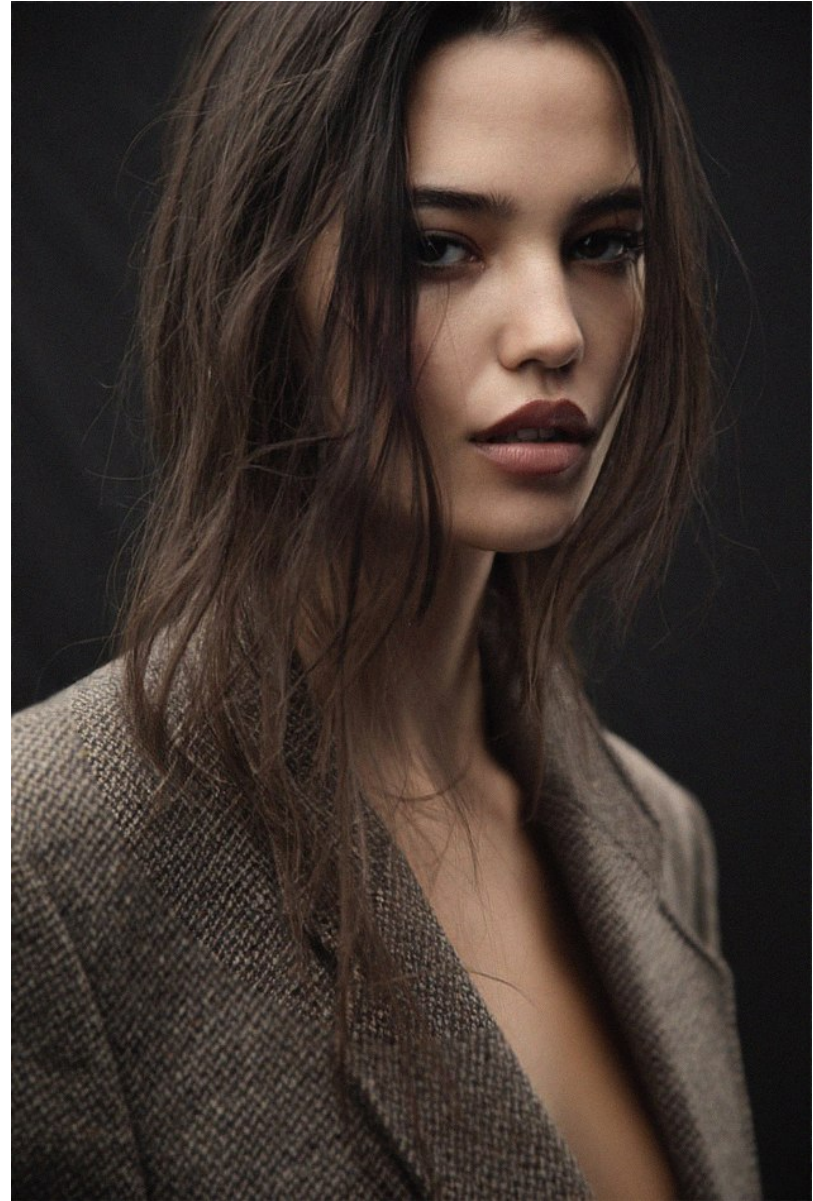

BOSS MODELS

CAPE TOWN

CHLOE SHEPPARD

Height: 172cm Bust: 90cm Waist: 65cm Hips: 92cm Shoe: 5 UK Hair: Brown Eyes: Brown