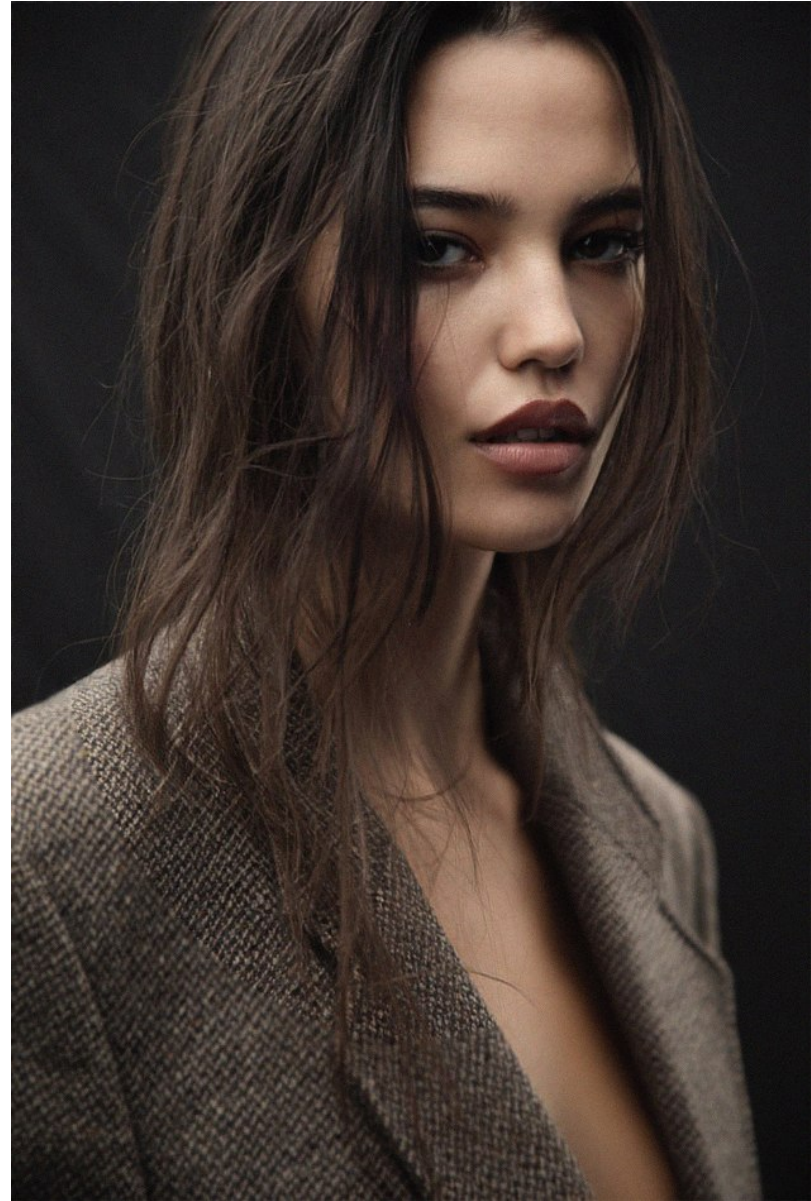

BOSS MODELS

CAPE TOWN

CHLOE SHEPPARD

Height: 172cm Bust: 90cm Waist: 65cm Hips: 92cm Shoe: 5 UK Hair: Brown Eyes: Brown