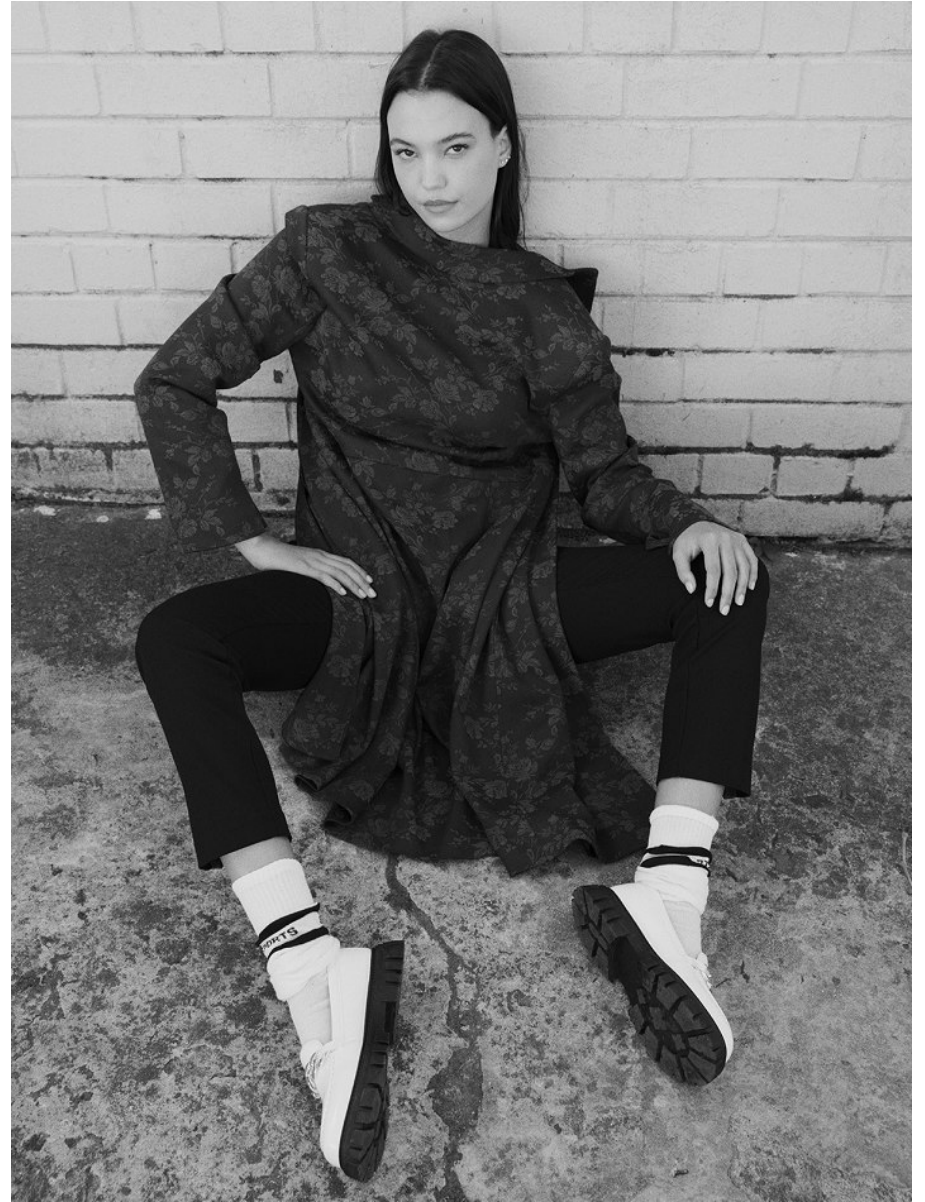

BOSS MODELS

CAPE TOWN

CHLOE SHEPPARD

Height: 172cm Bust: 88cm Waist: 65cm Hips: 92cm Shoe: 5 UK Hair: Brown Eyes: Brown