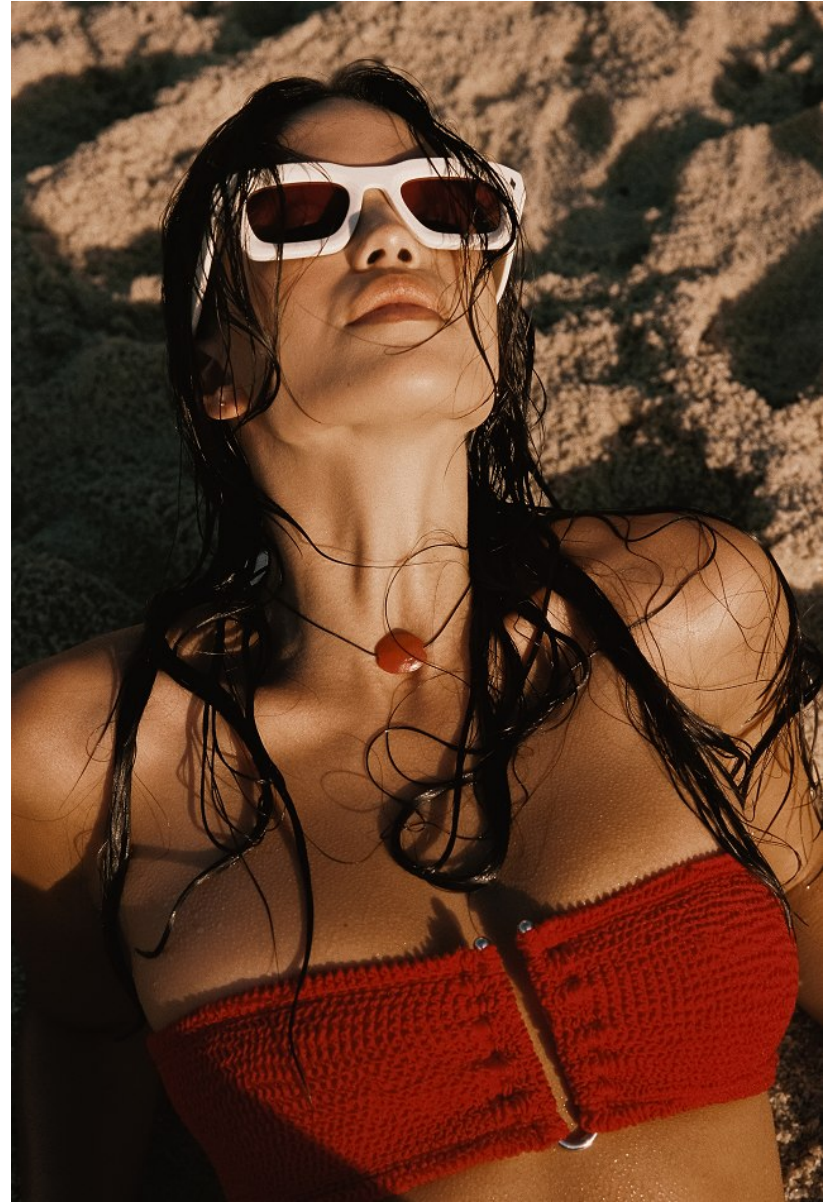

BOSS MODELS

CAPE TOWN

CHLOE SHEPPARD

Height: 172cm Bust: 90cm Waist: 65cm Hips: 92cm Shoe: 5 UK Hair: Brown Eyes: Brown