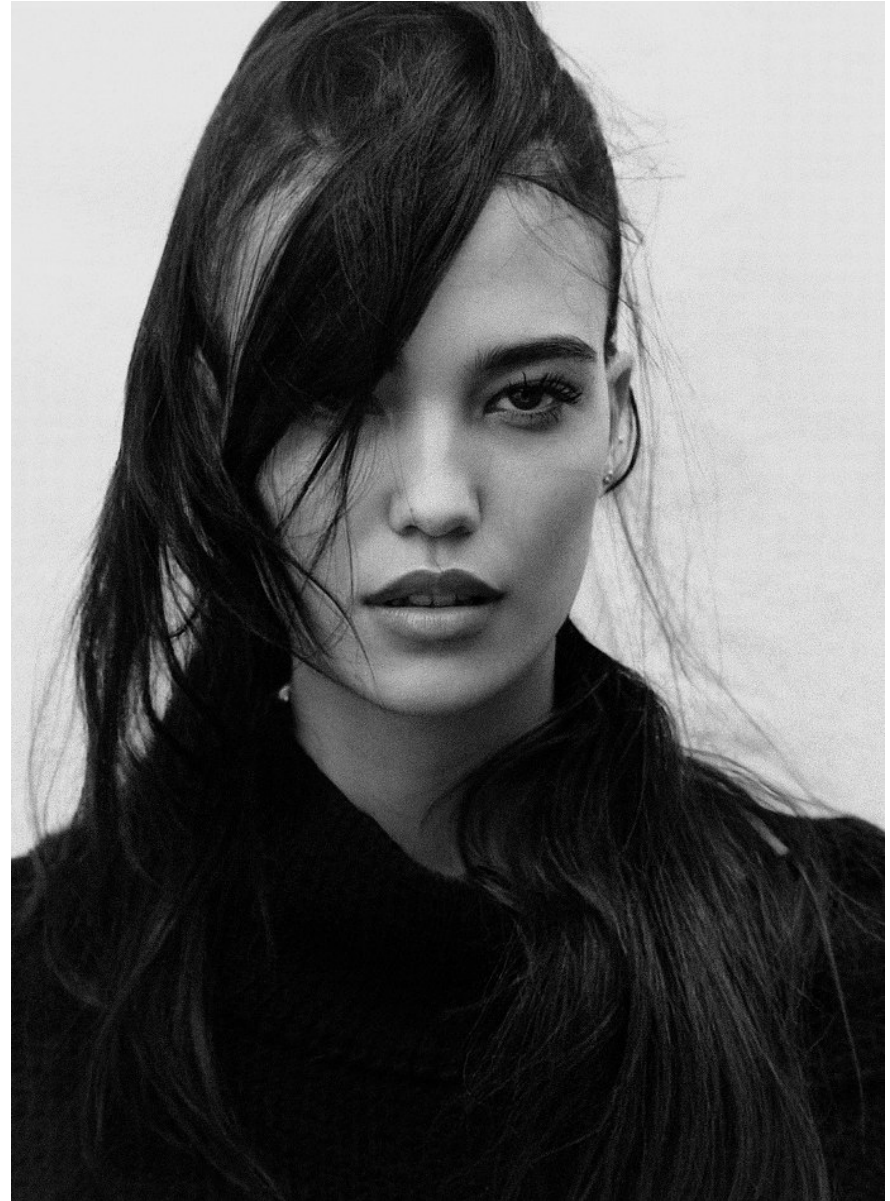

BOSS MODELS

CAPE TOWN

CHLOE SHEPPARD

Height: 172cm Bust: 90cm Waist: 65cm Hips: 92cm Shoe: 5 UK Hair: Brown Eyes: Brown