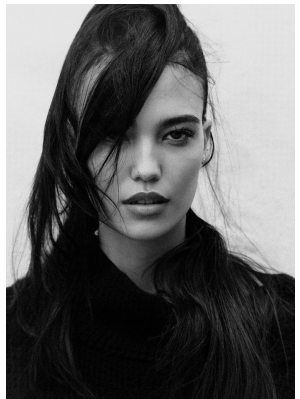

BOSS MODELS

CAPE TOWN

CHLOE SHEPPARD

Height: 172cm Bust: 90cm Waist: 65cm Hips: 92cm Shoe: 5 UK Hair: Brown Eyes: Brown

BOSS MODELS

CAPE TOWN

CHLOE SHEPPARD

Height: 172cm Bust: 90cm Waist: 65cm Hips: 92cm Shoe: 5 UK Hair: Brown Eyes: Brown

BOSS MODELS

CAPE TOWN

CHLOE SHEPPARD

Height: 172cm Bust: 90cm Waist: 65cm Hips: 92cm Shoe: 5 UK Hair: Brown Eyes: Brown