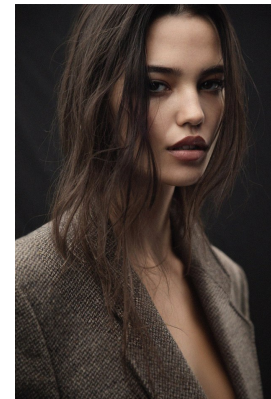

BOSS MODELS

CAPE TOWN

CHLOE SHEPPARD

Height: 172cm Bust: 90cm Waist: 65cm Hips: 92cm Shoe: 5 UK Hair: Brown Eyes: Brown

BOSS MODELS

CAPE TOWN

CHLOE SHEPPARD

Height: 172cm Bust: 90cm Waist: 65cm Hips: 92cm Shoe: 5 UK Hair: Brown Eyes: Brown

BOSS MODELS

CAPE TOWN

CHLOE SHEPPARD

Height: 172cm Bust: 90cm Waist: 65cm Hips: 92cm Shoe: 5 UK Hair: Brown Eyes: Brown