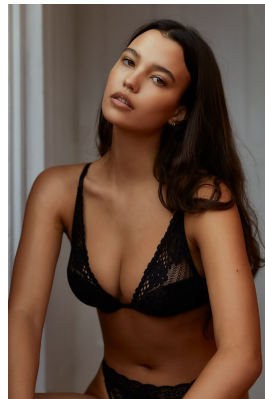

BOSS MODELS

CAPE TOWN

CHLOE SHEPPARD

Height: 172cm Bust: 88cm Waist: 65cm Hips: 92cm Shoe: 5 UK Hair: Brown Eyes: Brown

BOSS MODELS

CAPE TOWN

CHLOE SHEPPARD

Height: 172cm Bust: 88cm Waist: 65cm Hips: 92cm Shoe: 5 UK Hair: Brown Eyes: Brown

BOSS MODELS

CAPE TOWN

CHLOE SHEPPARD

Height: 172cm Bust: 88cm Waist: 65cm Hips: 92cm Shoe: 5 UK Hair: Brown Eyes: Brown