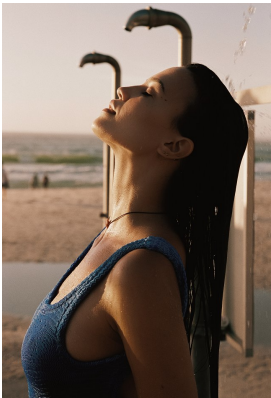

BOSS MODELS

CAPE TOWN

CHLOE SHEPPARD

Height: 172cm Bust: 90cm Waist: 65cm Hips: 92cm Shoe: 5 UK Hair: Brown Eyes: Brown

BOSS MODELS

CAPE TOWN

CHLOE SHEPPARD

Height: 172cm Bust: 90cm Waist: 65cm Hips: 92cm Shoe: 5 UK Hair: Brown Eyes: Brown

BOSS MODELS

CAPE TOWN

CHLOE SHEPPARD

Height: 172cm Bust: 90cm Waist: 65cm Hips: 92cm Shoe: 5 UK Hair: Brown Eyes: Brown