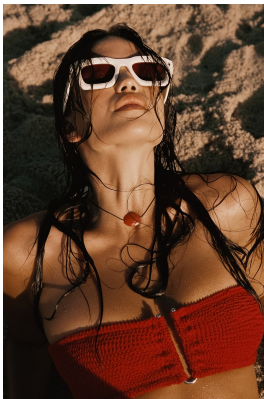

BOSS MODELS

CAPE TOWN

CHLOE SHEPPARD

Height: 172cm Bust: 88cm Waist: 65cm Hips: 92cm Shoe: 5 UK Hair: Brown Eyes: Brown

BOSS MODELS

CAPE TOWN

CHLOE SHEPPARD

Height: 172cm Bust: 88cm Waist: 65cm Hips: 92cm Shoe: 5 UK Hair: Brown Eyes: Brown

BOSS MODELS

CAPE TOWN

CHLOE SHEPPARD

Height: 172cm Bust: 88cm Waist: 65cm Hips: 92cm Shoe: 5 UK Hair: Brown Eyes: Brown