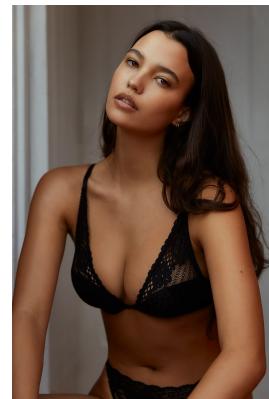

BOSS MODELS

CAPE TOWN

CHLOE SHEPPARD

Height: 172cm Bust: 90cm Waist: 65cm Hips: 92cm Shoe: 5 UK Hair: Brown Eyes: Brown

BOSS MODELS

CAPE TOWN

CHLOE SHEPPARD

Height: 172cm Bust: 90cm Waist: 65cm Hips: 92cm Shoe: 5 UK Hair: Brown Eyes: Brown

BOSS MODELS

CAPE TOWN

CHLOE SHEPPARD

Height: 172cm Bust: 90cm Waist: 65cm Hips: 92cm Shoe: 5 UK Hair: Brown Eyes: Brown