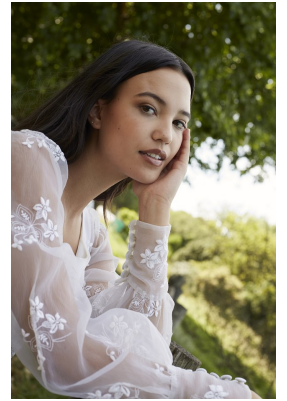

BOSS MODELS

CAPE TOWN

CHLOE SHEPPARD

Height: 172cm Bust: 88cm Waist: 65cm Hips: 92cm Shoe: 5 UK Hair: Brown Eyes: Brown

BOSS MODELS

CAPE TOWN

CHLOE SHEPPARD

Height: 172cm Bust: 88cm Waist: 65cm Hips: 92cm Shoe: 5 UK Hair: Brown Eyes: Brown

BOSS MODELS

CAPE TOWN

CHLOE SHEPPARD

Height: 172cm Bust: 88cm Waist: 65cm Hips: 92cm Shoe: 5 UK Hair: Brown Eyes: Brown