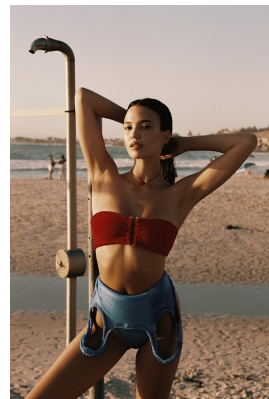

BOSS MODELS

CAPE TOWN

CHLOE SHEPPARD

Height: 172cm Bust: 90cm Waist: 65cm Hips: 92cm Shoe: 5 UK Hair: Brown Eyes: Brown

BOSS MODELS

CAPE TOWN

CHLOE SHEPPARD

Height: 172cm Bust: 90cm Waist: 65cm Hips: 92cm Shoe: 5 UK Hair: Brown Eyes: Brown

BOSS MODELS

CAPE TOWN

CHLOE SHEPPARD

Height: 172cm Bust: 90cm Waist: 65cm Hips: 92cm Shoe: 5 UK Hair: Brown Eyes: Brown