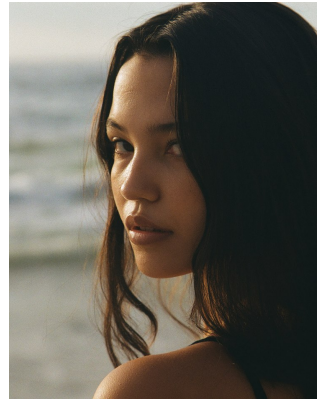

BOSS MODELS

CAPE TOWN

CHLOE SHEPPARD

Height: 172cm Bust: 90cm Waist: 65cm Hips: 92cm Shoe: 5 UK Hair: Brown Eyes: Brown

BOSS MODELS

CAPE TOWN

CHLOE SHEPPARD

Height: 172cm Bust: 90cm Waist: 65cm Hips: 92cm Shoe: 5 UK Hair: Brown Eyes: Brown

BOSS MODELS

CAPE TOWN

CHLOE SHEPPARD

Height: 172cm Bust: 90cm Waist: 65cm Hips: 92cm Shoe: 5 UK Hair: Brown Eyes: Brown