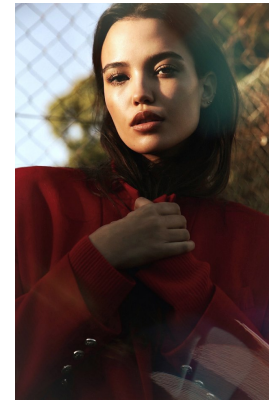

BOSS MODELS

CAPE TOWN

CHLOE SHEPPARD

Height: 172cm Bust: 90cm Waist: 65cm Hips: 92cm Shoe: 5 UK Hair: Brown Eyes: Brown

BOSS MODELS

CAPE TOWN

CHLOE SHEPPARD

Height: 172cm Bust: 90cm Waist: 65cm Hips: 92cm Shoe: 5 UK Hair: Brown Eyes: Brown

BOSS MODELS

CAPE TOWN

CHLOE SHEPPARD

Height: 172cm Bust: 90cm Waist: 65cm Hips: 92cm Shoe: 5 UK Hair: Brown Eyes: Brown