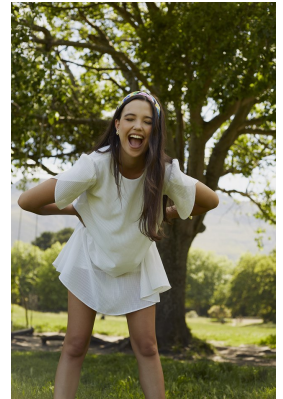

BOSS MODELS

CAPE TOWN

CHLOE SHEPPARD

Height: 172cm Bust: 90cm Waist: 65cm Hips: 92cm Shoe: 5 UK Hair: Brown Eyes: Brown

BOSS MODELS

CAPE TOWN

CHLOE SHEPPARD

Height: 172cm Bust: 90cm Waist: 65cm Hips: 92cm Shoe: 5 UK Hair: Brown Eyes: Brown

BOSS MODELS

CAPE TOWN

CHLOE SHEPPARD

Height: 172cm Bust: 90cm Waist: 65cm Hips: 92cm Shoe: 5 UK Hair: Brown Eyes: Brown