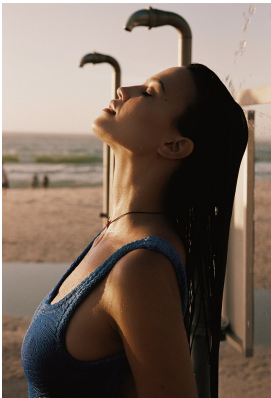

BOSS MODELS

CAPE TOWN

CHLOE SHEPPARD

Height: 172cm Bust: 88cm Waist: 65cm Hips: 92cm Shoe: 5 UK Hair: Brown Eyes: Brown

BOSS MODELS

CAPE TOWN

CHLOE SHEPPARD

Height: 172cm Bust: 88cm Waist: 65cm Hips: 92cm Shoe: 5 UK Hair: Brown Eyes: Brown

BOSS MODELS

CAPE TOWN

CHLOE SHEPPARD

Height: 172cm Bust: 88cm Waist: 65cm Hips: 92cm Shoe: 5 UK Hair: Brown Eyes: Brown