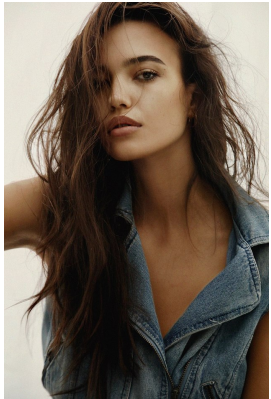

BOSS MODELS

CAPE TOWN

CHLOE SHEPPARD

Height: 172cm Bust: 88cm Waist: 65cm Hips: 92cm Shoe: 5 UK Hair: Brown Eyes: Brown

BOSS MODELS

CAPE TOWN

CHLOE SHEPPARD

Height: 172cm Bust: 88cm Waist: 65cm Hips: 92cm Shoe: 5 UK Hair: Brown Eyes: Brown

BOSS MODELS

CAPE TOWN

CHLOE SHEPPARD

Height: 172cm Bust: 88cm Waist: 65cm Hips: 92cm Shoe: 5 UK Hair: Brown Eyes: Brown