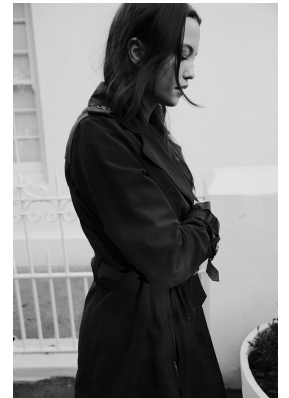

BOSS MODELS

CAPE TOWN

CHLOE SHEPPARD

Height: 172cm Bust: 90cm Waist: 65cm Hips: 92cm Shoe: 5 UK Hair: Brown Eyes: Brown

BOSS MODELS

CAPE TOWN

CHLOE SHEPPARD

Height: 172cm Bust: 90cm Waist: 65cm Hips: 92cm Shoe: 5 UK Hair: Brown Eyes: Brown

BOSS MODELS

CAPE TOWN

CHLOE SHEPPARD

Height: 172cm Bust: 90cm Waist: 65cm Hips: 92cm Shoe: 5 UK Hair: Brown Eyes: Brown