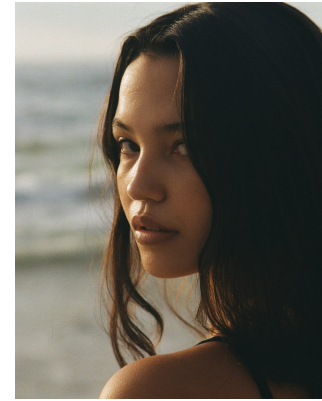

BOSS MODELS

CAPE TOWN

CHLOE SHEPPARD

Height: 172cm Bust: 88cm Waist: 65cm Hips: 92cm Shoe: 5 UK Hair: Brown Eyes: Brown

BOSS MODELS

CAPE TOWN

CHLOE SHEPPARD

Height: 172cm Bust: 88cm Waist: 65cm Hips: 92cm Shoe: 5 UK Hair: Brown Eyes: Brown

BOSS MODELS

CAPE TOWN

CHLOE SHEPPARD

Height: 172cm Bust: 88cm Waist: 65cm Hips: 92cm Shoe: 5 UK Hair: Brown Eyes: Brown