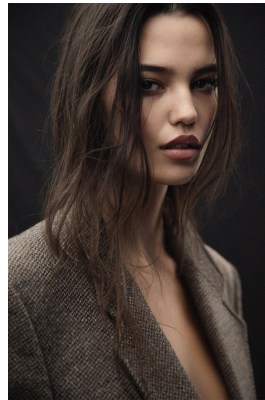

BOSS MODELS

CAPE TOWN

CHLOE SHEPPARD

Height: 172cm Bust: 88cm Waist: 65cm Hips: 92cm Shoe: 5 UK Hair: Brown Eyes: Brown

BOSS MODELS

CAPE TOWN

CHLOE SHEPPARD

Height: 172cm Bust: 88cm Waist: 65cm Hips: 92cm Shoe: 5 UK Hair: Brown Eyes: Brown

BOSS MODELS

CAPE TOWN

CHLOE SHEPPARD

Height: 172cm Bust: 88cm Waist: 65cm Hips: 92cm Shoe: 5 UK Hair: Brown Eyes: Brown