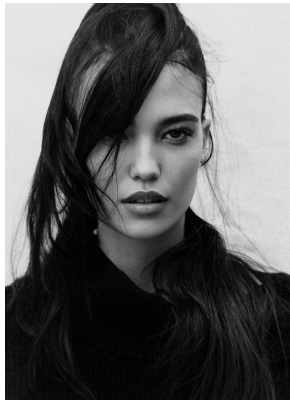

BOSS MODELS

CAPE TOWN

CHLOE SHEPPARD

Height: 172cm Bust: 88cm Waist: 65cm Hips: 92cm Shoe: 5 UK Hair: Brown Eyes: Brown

BOSS MODELS

CAPE TOWN

CHLOE SHEPPARD

Height: 172cm Bust: 88cm Waist: 65cm Hips: 92cm Shoe: 5 UK Hair: Brown Eyes: Brown

BOSS MODELS

CAPE TOWN

CHLOE SHEPPARD

Height: 172cm Bust: 88cm Waist: 65cm Hips: 92cm Shoe: 5 UK Hair: Brown Eyes: Brown