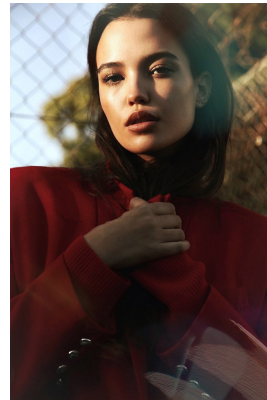

BOSS MODELS

CAPE TOWN

CHLOE SHEPPARD

Height: 172cm Bust: 88cm Waist: 65cm Hips: 92cm Shoe: 5 UK Hair: Brown Eyes: Brown

BOSS MODELS

CAPE TOWN

CHLOE SHEPPARD

Height: 172cm Bust: 88cm Waist: 65cm Hips: 92cm Shoe: 5 UK Hair: Brown Eyes: Brown

BOSS MODELS

CAPE TOWN

CHLOE SHEPPARD

Height: 172cm Bust: 88cm Waist: 65cm Hips: 92cm Shoe: 5 UK Hair: Brown Eyes: Brown