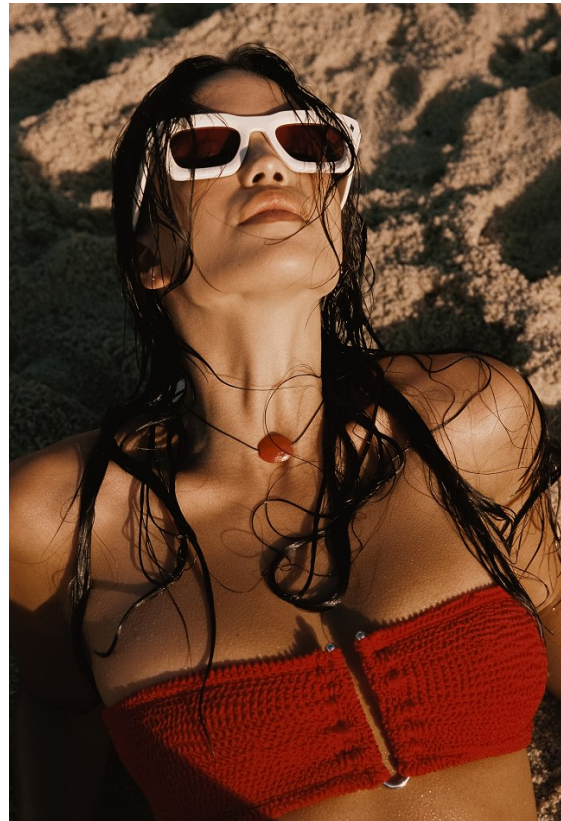

BOSS MODELS

CAPE TOWN

CHLOE SHEPPARD

Height: 172cm Bust: 88cm Waist: 65cm Hips: 92cm Shoe: 5 UK Hair: Brown Eyes: Brown