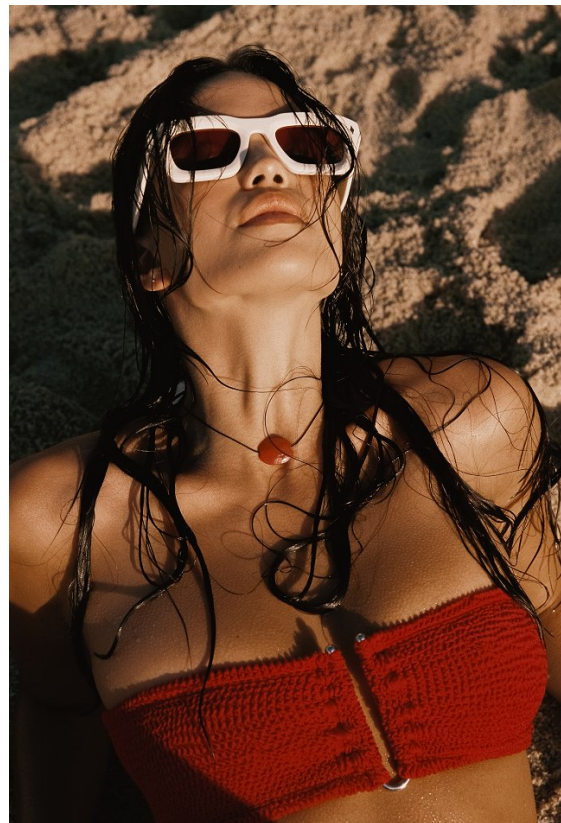

BOSS MODELS

CAPE TOWN

CHLOE SHEPPARD

Height: 172cm Bust: 90cm Waist: 65cm Hips: 92cm Shoe: 5 UK Hair: Brown Eyes: Brown