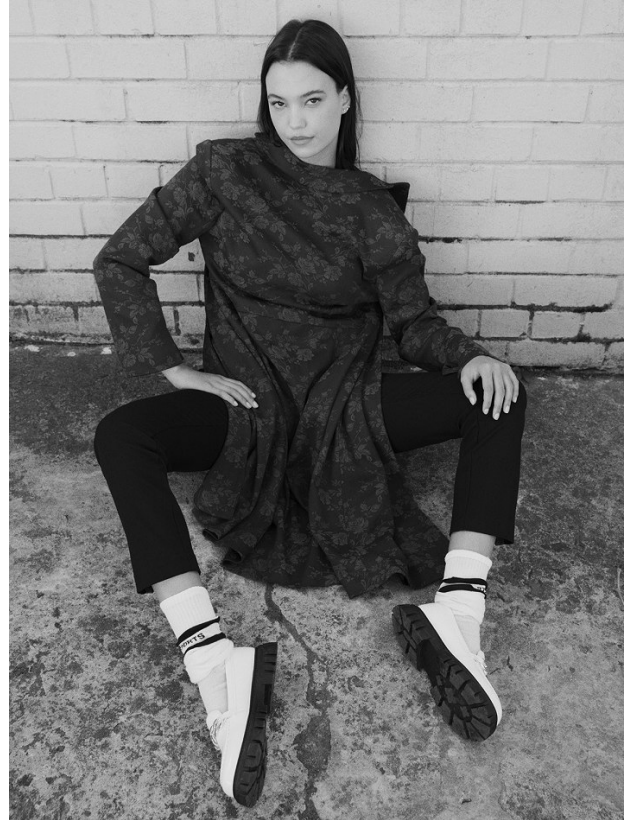

BOSS MODELS

CAPE TOWN

CHLOE SHEPPARD

Height: 172cm Bust: 90cm Waist: 65cm Hips: 92cm Shoe: 5 UK Hair: Brown Eyes: Brown