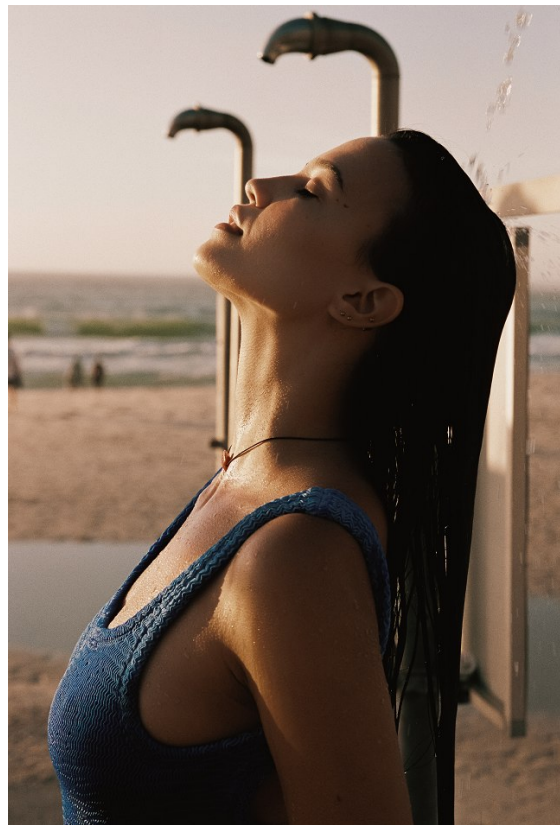

# BOSS MODELS

CAPE TOWN

**CHLOE SHEPPARD**

Height: 172cm Bust: 90cm Waist: 65cm Hips: 92cm Shoe: 5 UK Hair: Brown Eyes: Brown

# BOSS MODELS

CAPE TOWN

CHLOE SHEPPARD

Height: 172cm Bust: 90cm Waist: 65cm Hips: 92cm Shoe: 5 UK Hair: Brown Eyes: Brown