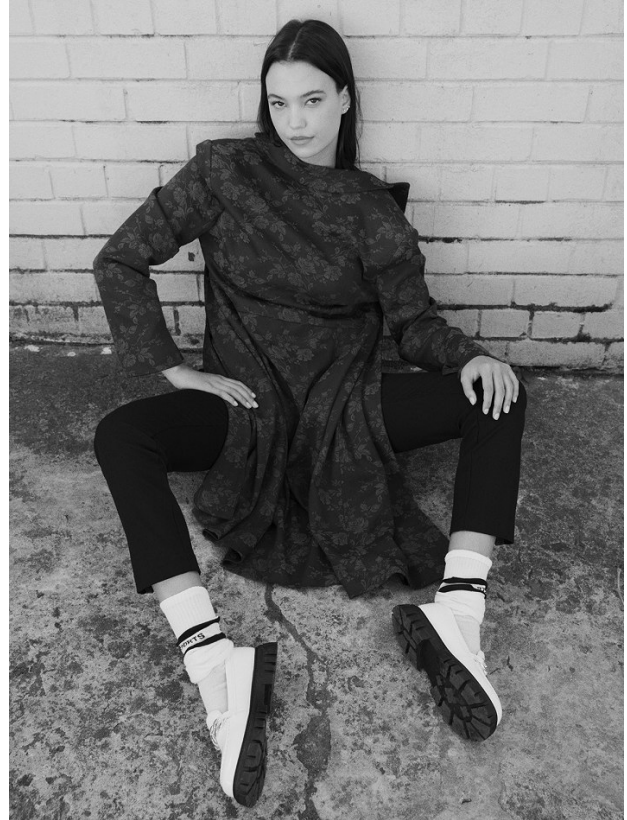

BOSS MODELS

CAPE TOWN

CHLOE SHEPPARD

Height: 172cm Bust: 88cm Waist: 65cm Hips: 92cm Shoe: 5 UK Hair: Brown Eyes: Brown