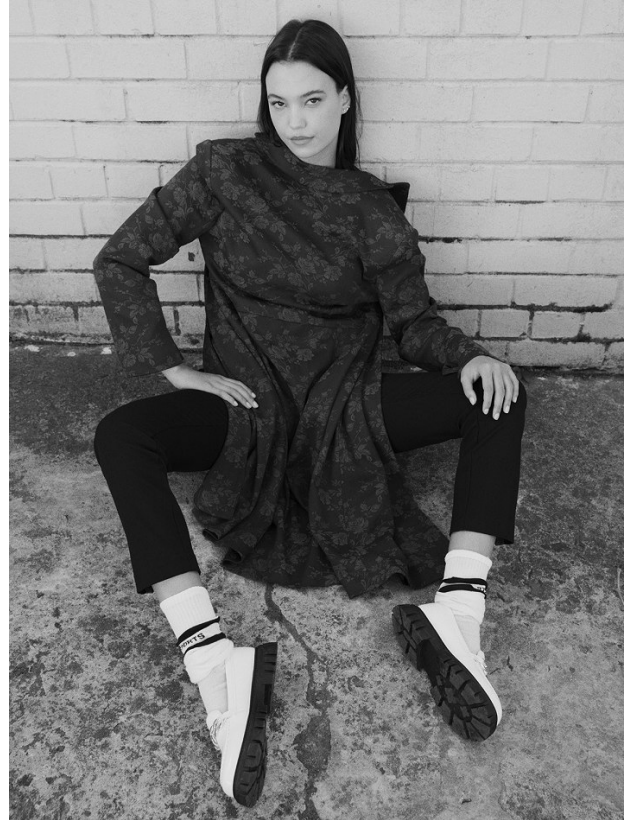

BOSS MODELS

CAPE TOWN

CHLOE SHEPPARD

Height: 172cm Bust: 90cm Waist: 65cm Hips: 92cm Shoe: 5 UK Hair: Brown Eyes: Brown

BOSS MODELS

CAPE TOWN

CHLOE SHEPPARD

Height: 172cm Bust: 90cm Waist: 65cm Hips: 92cm Shoe: 5 UK Hair: Brown Eyes: Brown