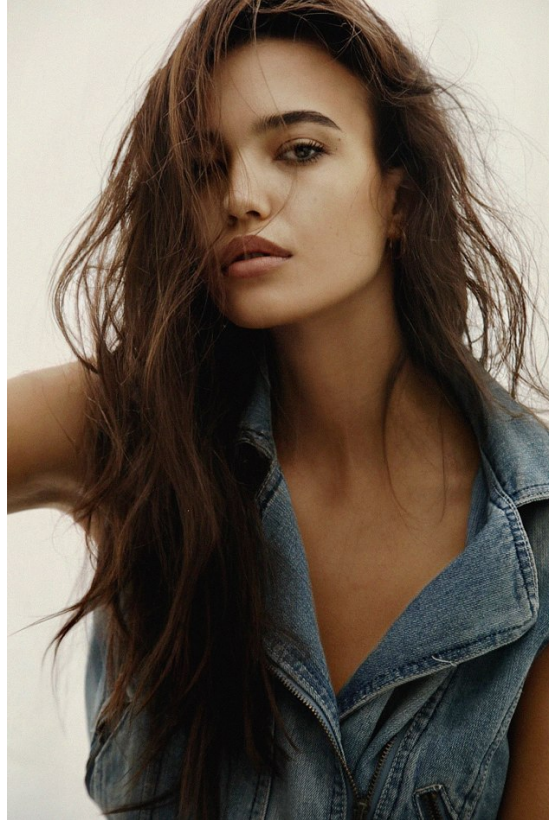

BOSS MODELS

CAPE TOWN

CHLOE SHEPPARD

Height: 172cm Bust: 90cm Waist: 65cm Hips: 92cm Shoe: 5 UK Hair: Brown Eyes: Brown

BOSS MODELS

CAPE TOWN

CHLOE SHEPPARD

Height: 172cm Bust: 90cm Waist: 65cm Hips: 92cm Shoe: 5 UK Hair: Brown Eyes: Brown