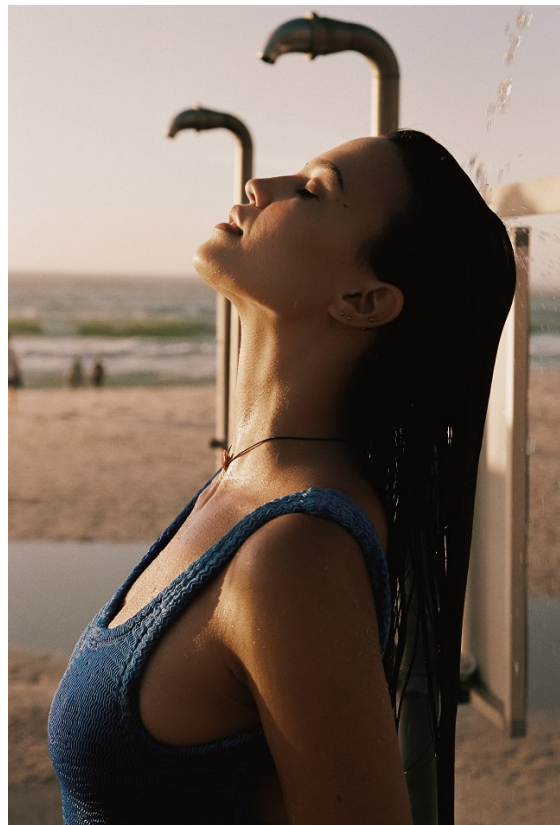

BOSS MODELS

CAPE TOWN

CHLOE SHEPPARD

Height: 172cm Bust: 90cm Waist: 65cm Hips: 92cm Shoe: 5 UK Hair: Brown Eyes: Brown

BOSS MODELS

CAPE TOWN

CHLOE SHEPPARD

Height: 172cm Bust: 90cm Waist: 65cm Hips: 92cm Shoe: 5 UK Hair: Brown Eyes: Brown