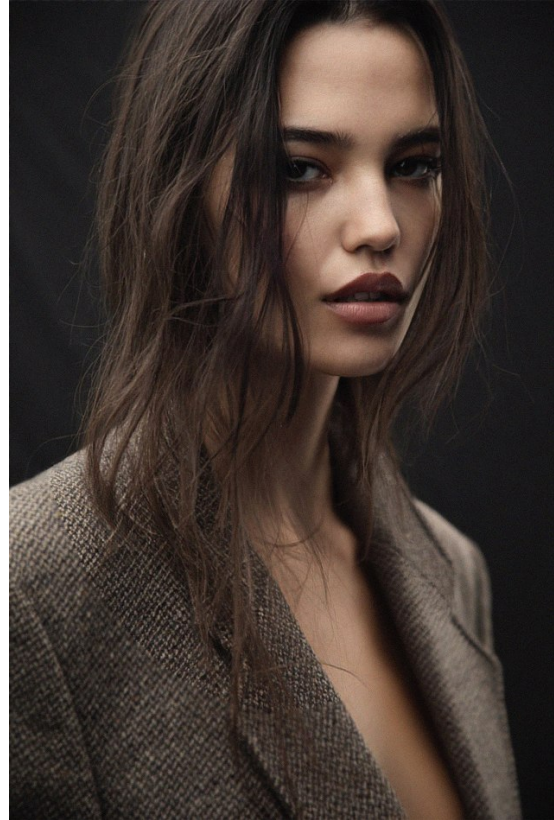

BOSS MODELS

CAPE TOWN

CHLOE SHEPPARD

Height: 172cm Bust: 90cm Waist: 65cm Hips: 92cm Shoe: 5 UK Hair: Brown Eyes: Brown