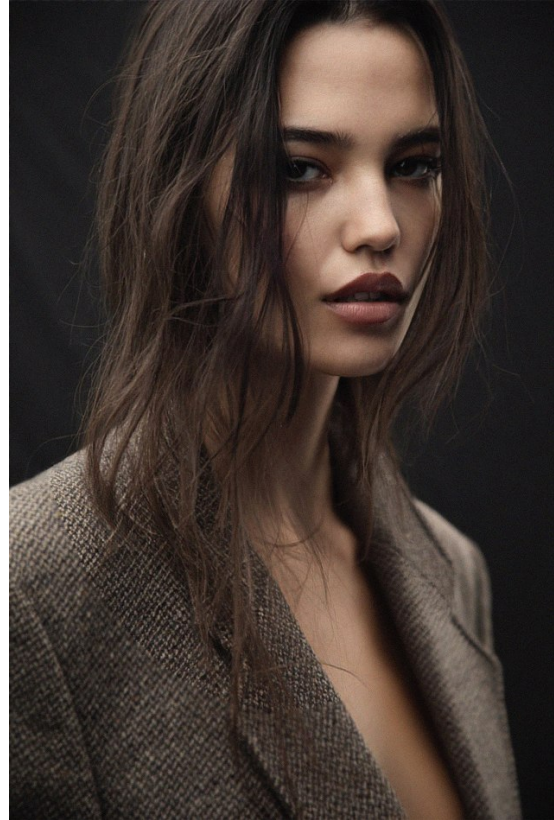

BOSS MODELS

CAPE TOWN

CHLOE SHEPPARD

Height: 172cm Bust: 90cm Waist: 65cm Hips: 92cm Shoe: 5 UK Hair: Brown Eyes: Brown

BOSS MODELS

CAPE TOWN

CHLOE SHEPPARD

Height: 172cm Bust: 90cm Waist: 65cm Hips: 92cm Shoe: 5 UK Hair: Brown Eyes: Brown