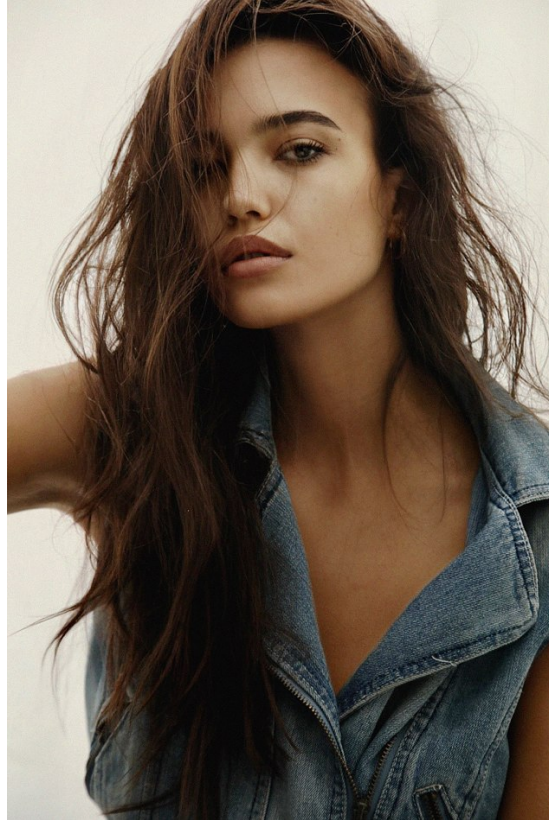

# BOSS MODELS

CAPE TOWN

**CHLOE SHEPPARD**

Height: 172cm Bust: 90cm Waist: 65cm Hips: 92cm Shoe: 5 UK Hair: Brown Eyes: Brown

# BOSS MODELS

CAPE TOWN

CHLOE SHEPPARD

Height: 172cm Bust: 90cm Waist: 65cm Hips: 92cm Shoe: 5 UK Hair: Brown Eyes: Brown