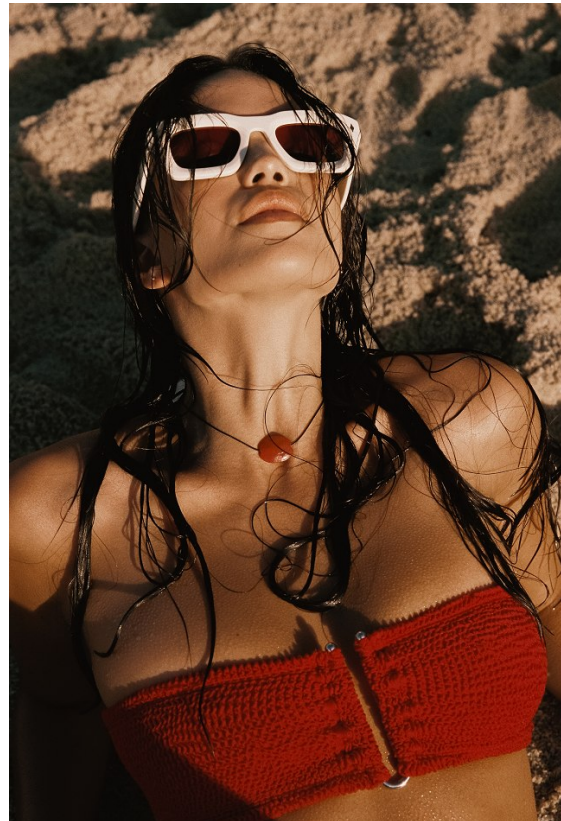

BOSS MODELS

CAPE TOWN

CHLOE SHEPPARD

Height: 172cm Bust: 90cm Waist: 65cm Hips: 92cm Shoe: 5 UK Hair: Brown Eyes: Brown

BOSS MODELS

CAPE TOWN

CHLOE SHEPPARD

Height: 172cm Bust: 90cm Waist: 65cm Hips: 92cm Shoe: 5 UK Hair: Brown Eyes: Brown