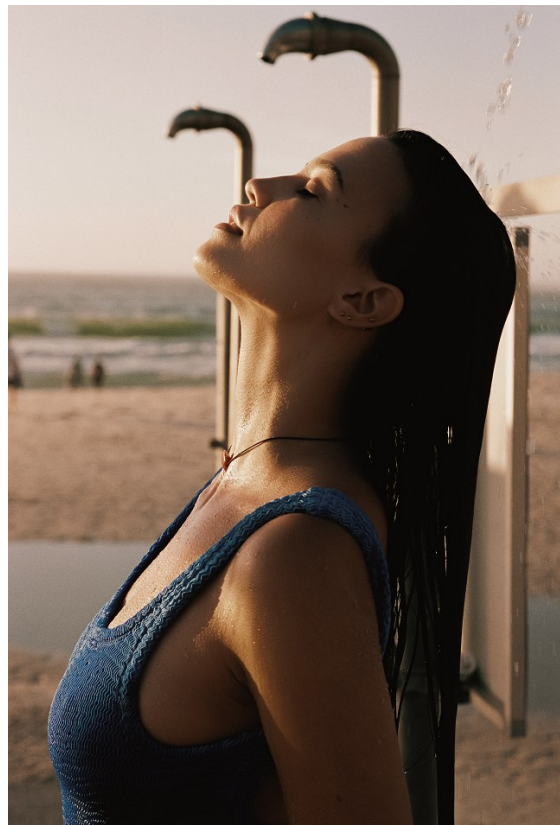

# BOSS MODELS

CAPE TOWN

**CHLOE SHEPPARD**

Height: 172cm Bust: 88cm Waist: 65cm Hips: 92cm Shoe: 5 UK Hair: Brown Eyes: Brown

# BOSS MODELS

CAPE TOWN

CHLOE SHEPPARD

Height: 172cm Bust: 88cm Waist: 65cm Hips: 92cm Shoe: 5 UK Hair: Brown Eyes: Brown