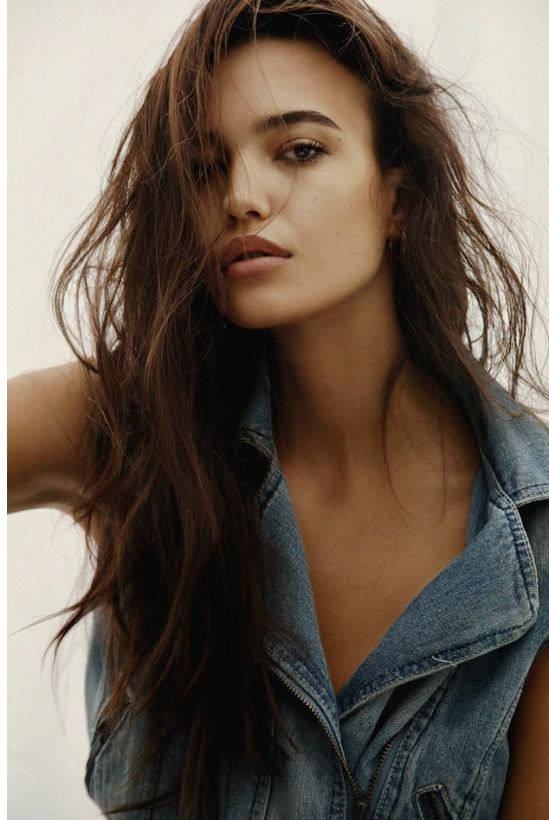

# BOSS MODELS

CAPE TOWN

**CHLOE SHEPPARD**

Height: 172cm Bust: 88cm Waist: 65cm Hips: 92cm Shoe: 5 UK Hair: Brown Eyes: Brown

# BOSS MODELS

CAPE TOWN

CHLOE SHEPPARD

Height: 172cm Bust: 88cm Waist: 65cm Hips: 92cm Shoe: 5 UK Hair: Brown Eyes: Brown