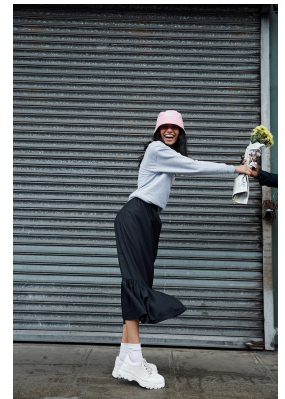

BOSS MODELS

CAPE TOWN

ANTARA NAIDOO

Height: 175cm Bust: 78cm Waist: 58cm Hips: 89cm Shoe: 6 UK Hair: Dark Brown Eyes: Brown

BOSS MODELS

CAPE TOWN

ANTARA NAIDOO

Height: 175cm Bust: 78cm Waist: 58cm Hips: 89cm Shoe: 6 UK Hair: Dark Brown Eyes: Brown

BOSS MODELS

CAPE TOWN

ANTARA NAIDOO

Height: 175cm Bust: 78cm Waist: 58cm Hips: 89cm Shoe: 6 UK Hair: Dark Brown Eyes: Brown