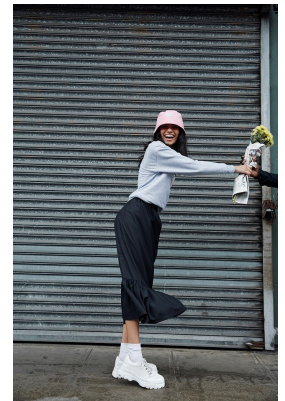

BOSS MODELS

CAPE TOWN

ANTARA NAIDOO

Height: 175cm Bust: 78cm Waist: 58cm Hips: 89cm Shoe: 6 UK Hair: Dark Brown Eyes: Brown