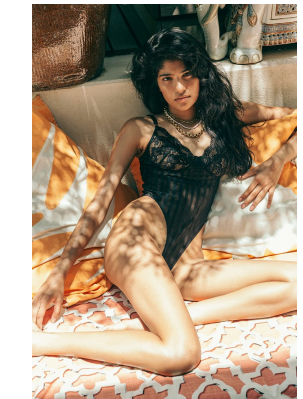

# BOSS MODELS

CAPE TOWN

## ANTARA NAIDOO

Height: 175cm Bust: 78cm Waist: 58cm Hips: 89cm Shoe: 6 UK Hair: Dark Brown Eyes: Brown