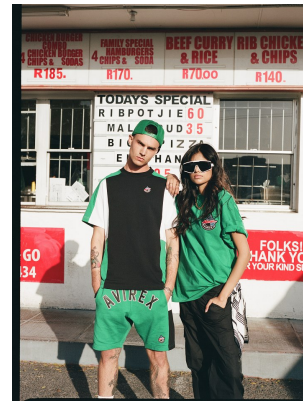

# BOSS MODELS

CAPE TOWN

## ANTARA NAIDOO

Height: 175cm Bust: 78cm Waist: 58cm Hips: 89cm Shoe: 6 UK Hair: Dark Brown Eyes: Brown