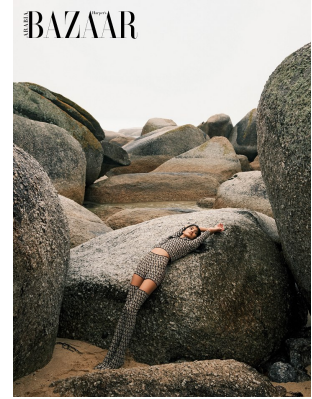

# BOSS MODELS

CAPE TOWN

## ANTARA NAIDOO

Height: 175cm Bust: 78cm Waist: 58cm Hips: 89cm Shoe: 6 UK Hair: Dark Brown Eyes: Brown