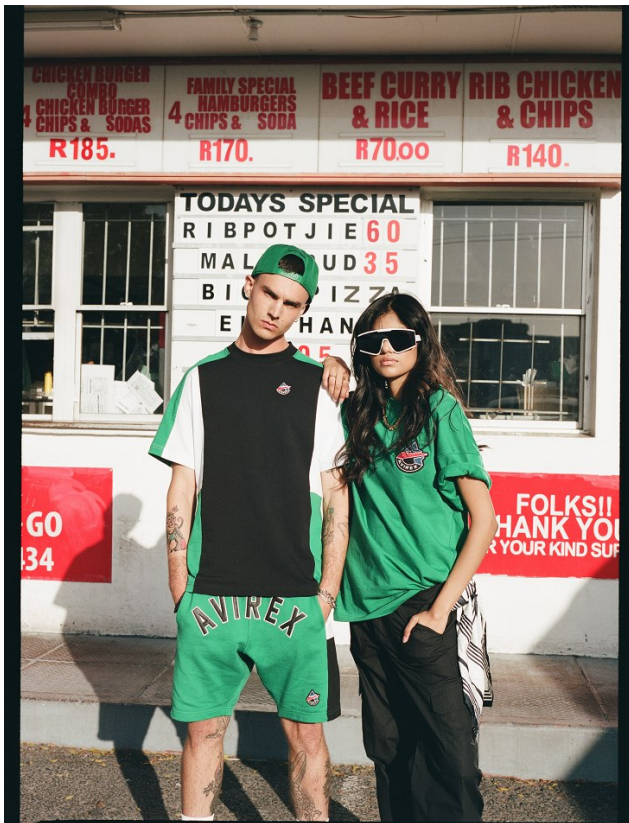

BOSS MODELS

CAPE TOWN

ANTARA NAIDOO

Height: 175cm Bust: 78cm Waist: 58cm Hips: 89cm Shoe: 6 UK Hair: Dark Brown Eyes: Brown

BOSS MODELS

CAPE TOWN

ANTARA NAIDOO

Height: 175cm Bust: 78cm Waist: 58cm Hips: 89cm Shoe: 6 UK Hair: Dark Brown Eyes: Brown