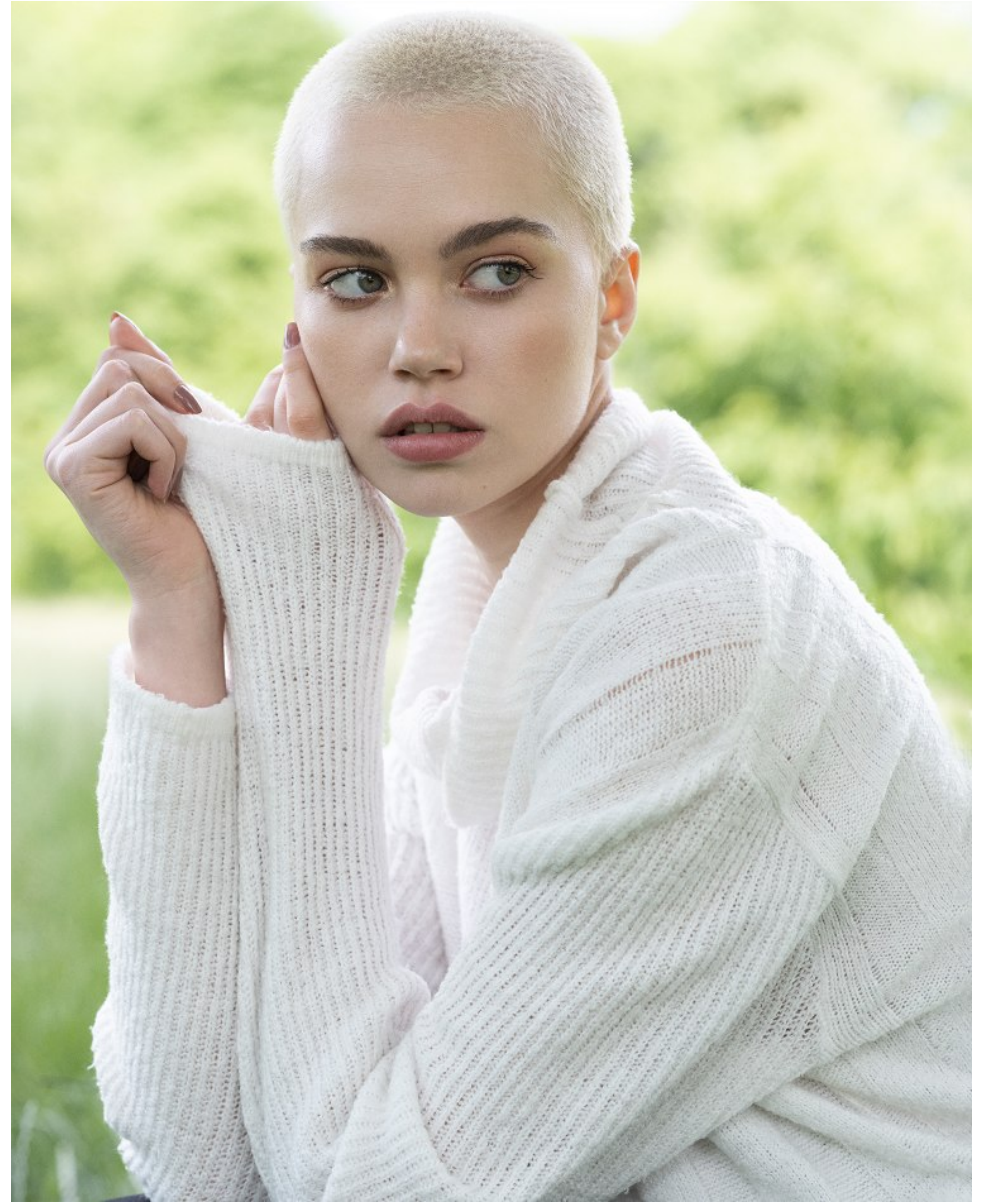

BOSS MODELS

CAPE TOWN

Height: 173cm Bust: 83cm Waist: 66cm Hips: 93cm Shoe: 6 UK Hair: Blonde Eyes: Green