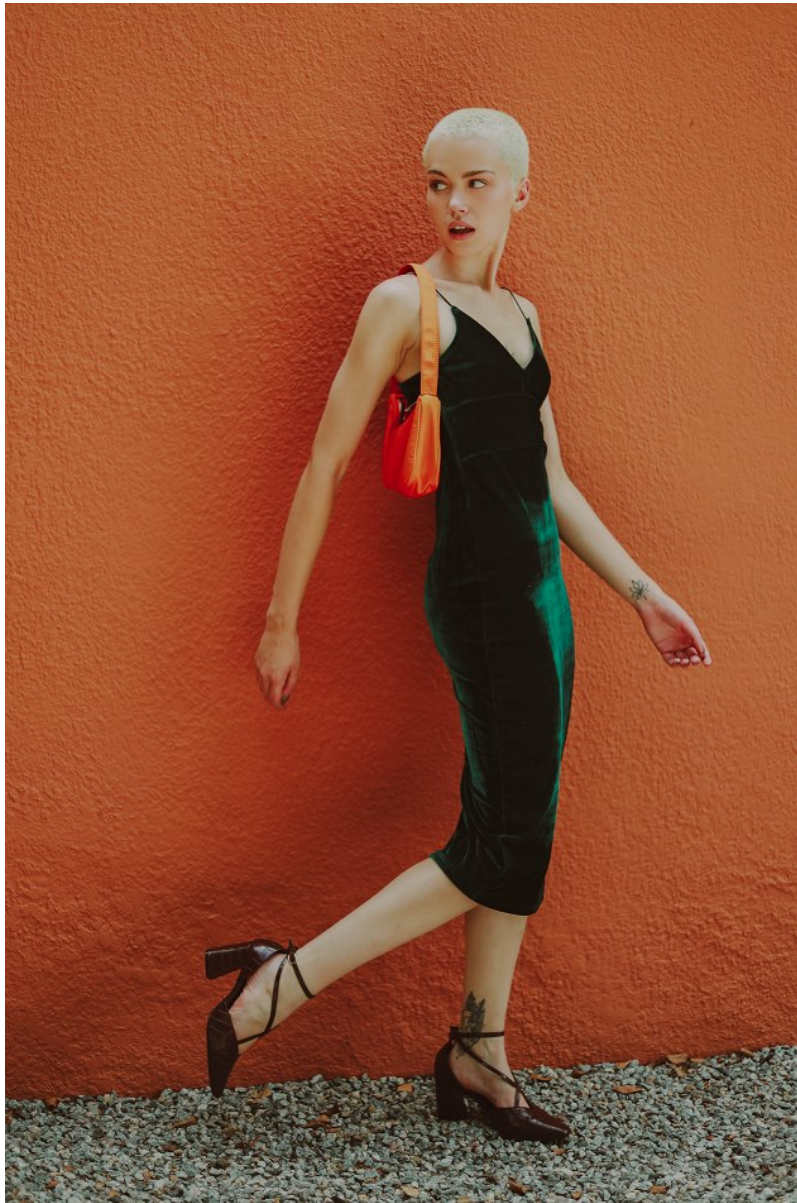

SHAE BARNES

BOSS MODELS

CAPE TOWN

Height: 173cm Bust: 83cm Waist: 66cm Hips: 93cm Shoe: 6 UK Hair: Blonde Eyes: Green