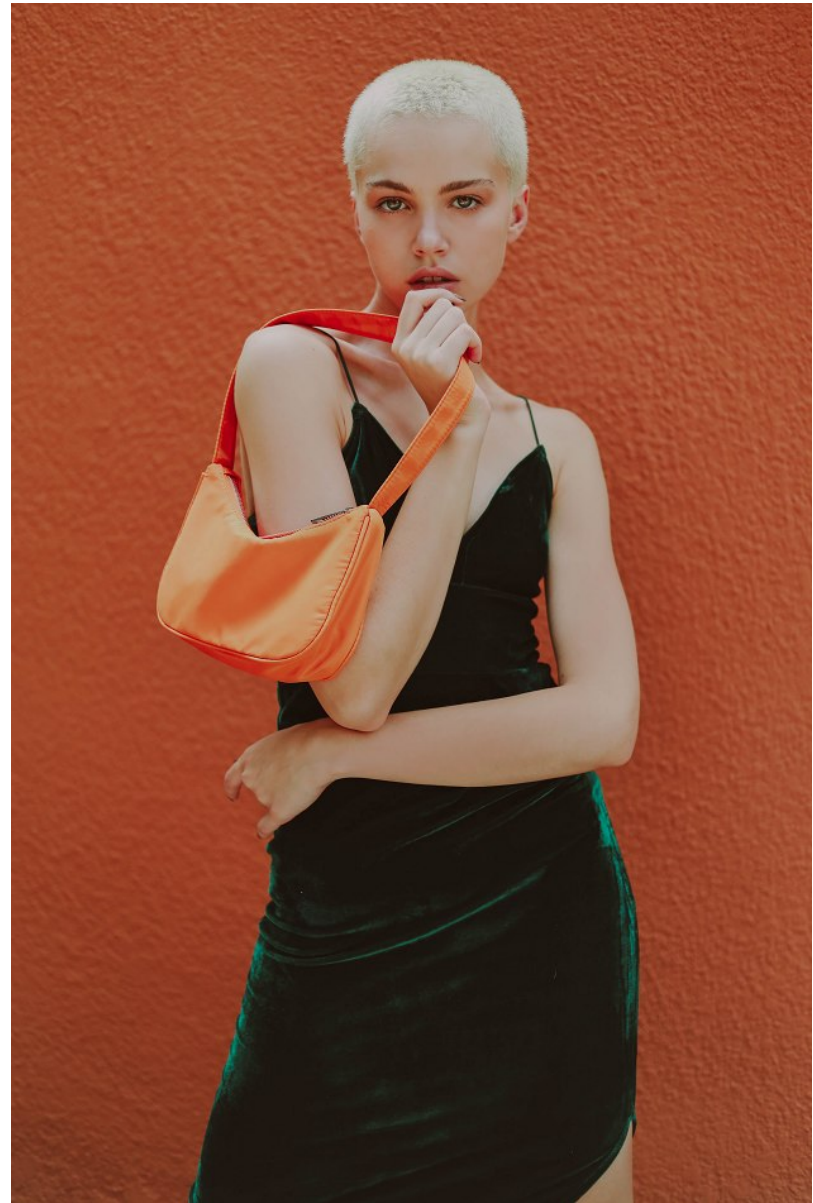

BOSS MODELS

CAPE TOWN

Height: 173cm Bust: 83cm Waist: 64cm Hips: 94cm Shoe: 6 UK Hair: Blonde Eyes: Green