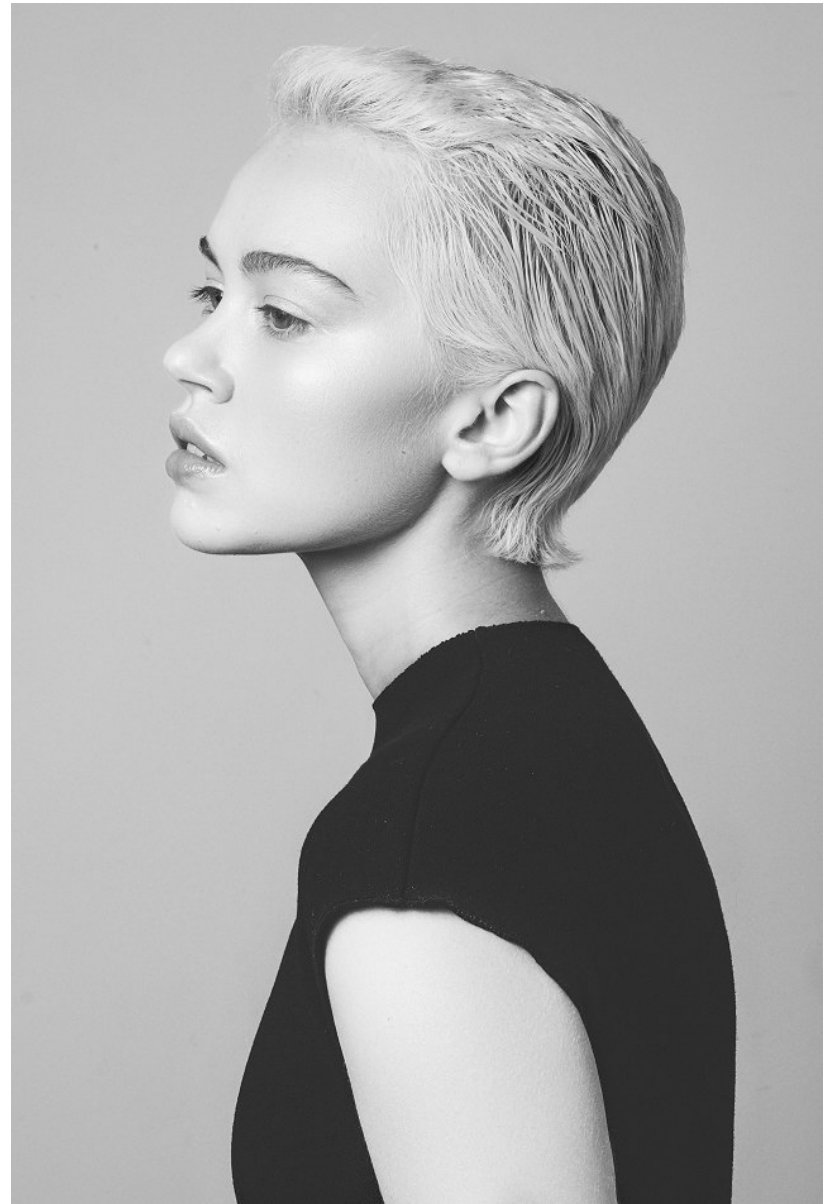

BOSS MODELS

CAPE TOWN

Height: 173cm Bust: 83cm Waist: 66cm Hips: 93cm Shoe: 6 UK Hair: Blonde Eyes: Green