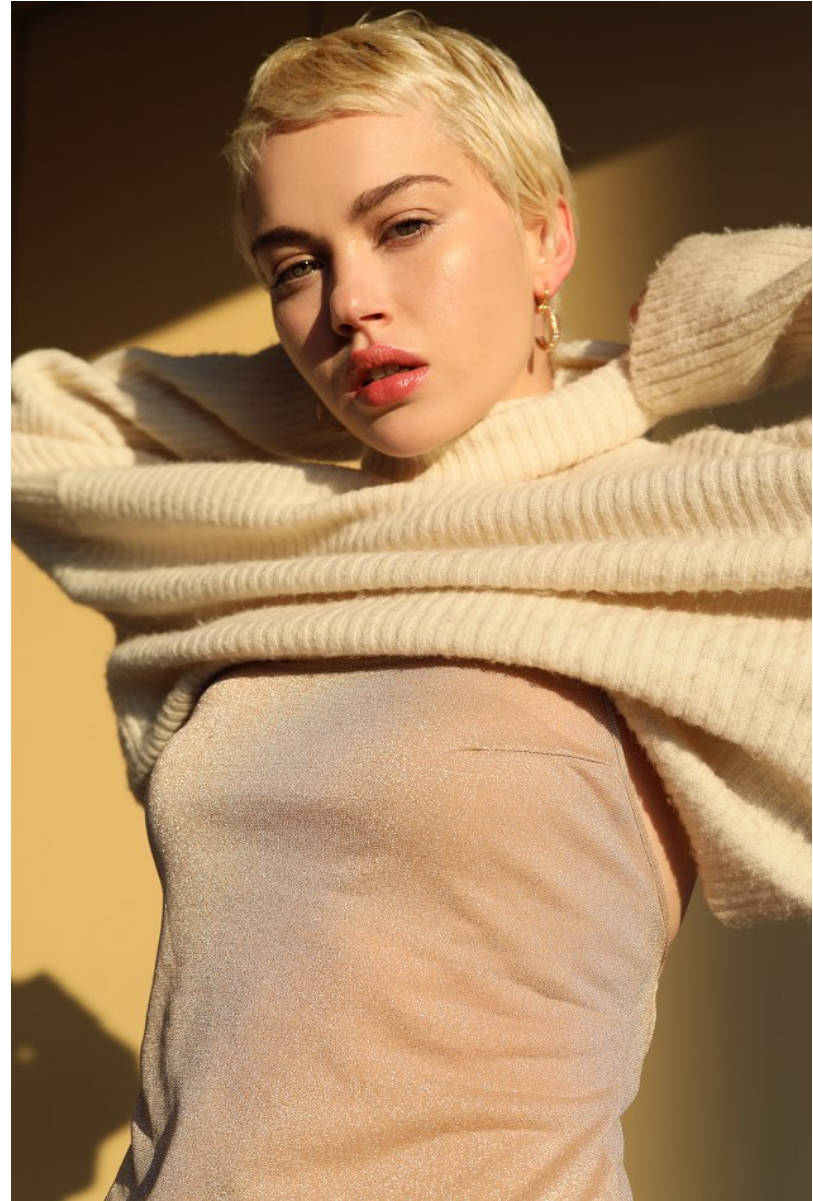

BOSS MODELS

CAPE TOWN

Height: 173cm Bust: 83cm Waist: 66cm Hips: 93cm Shoe: 6 UK Hair: Blonde Eyes: Green