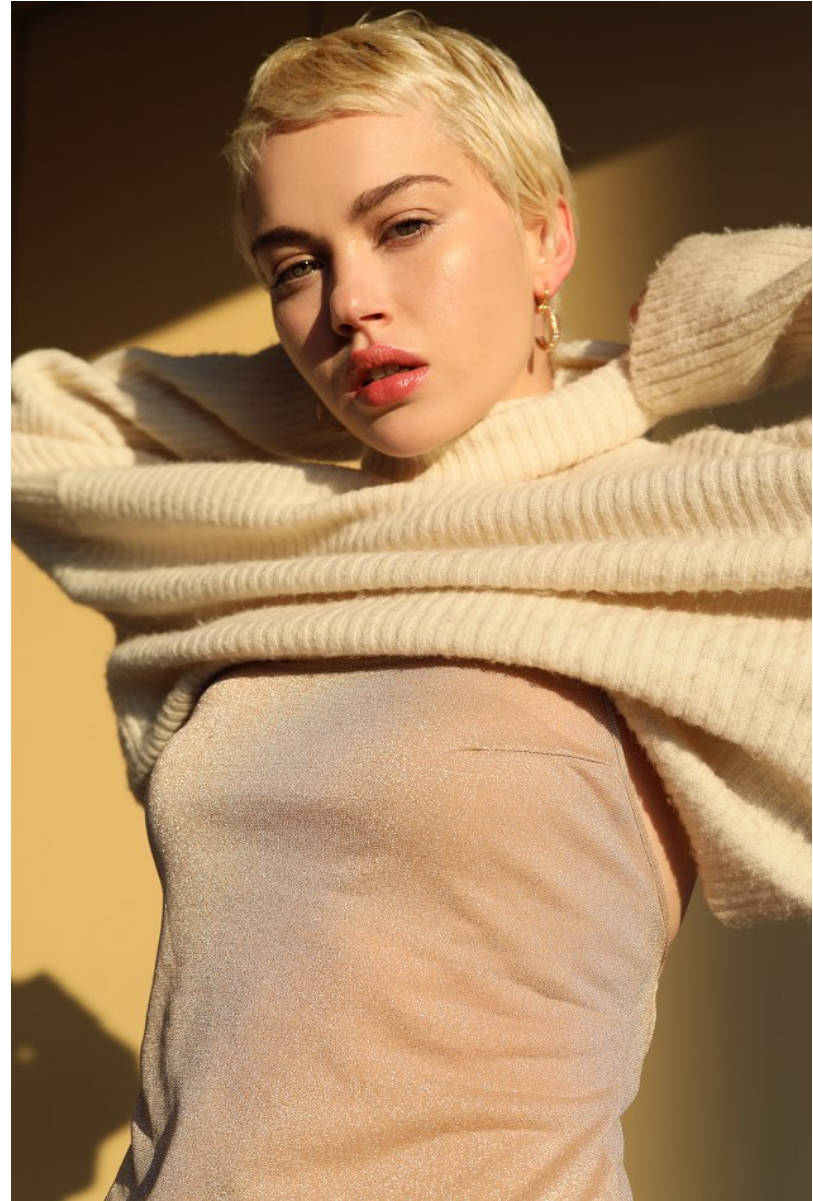

BOSS MODELS

CAPE TOWN

SHAE BARNES

Height: 173cm Bust: 83cm Waist: 66cm Hips: 93cm Shoe: 6 UK Hair: Blonde Eyes: Green

BOSS MODELS

CAPE TOWN

SHAE BARNES

Height: 173cm Bust: 83cm Waist: 66cm Hips: 93cm Shoe: 6 UK Hair: Blonde Eyes: Green