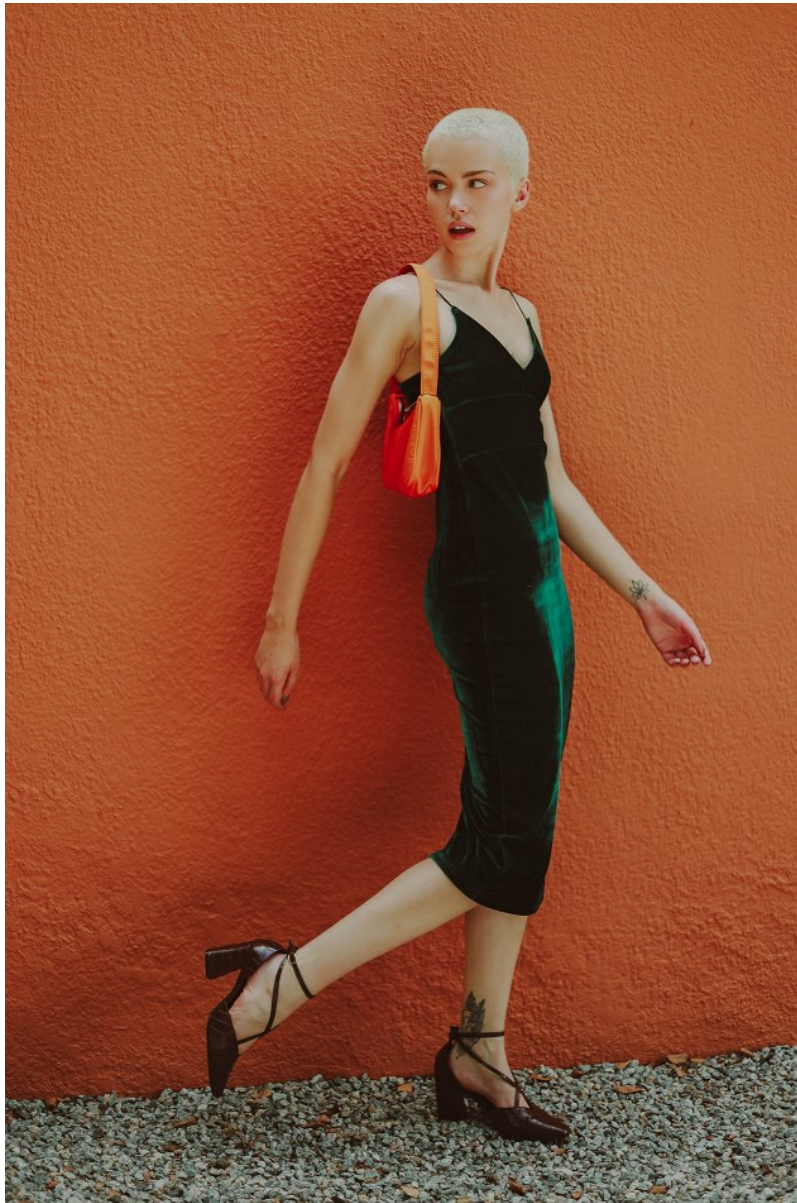

SHAE BARNES

BOSS MODELS

CAPE TOWN

Height: 173cm Bust: 83cm Waist: 64cm Hips: 94cm Shoe: 6 UK Hair: Blonde Eyes: Green