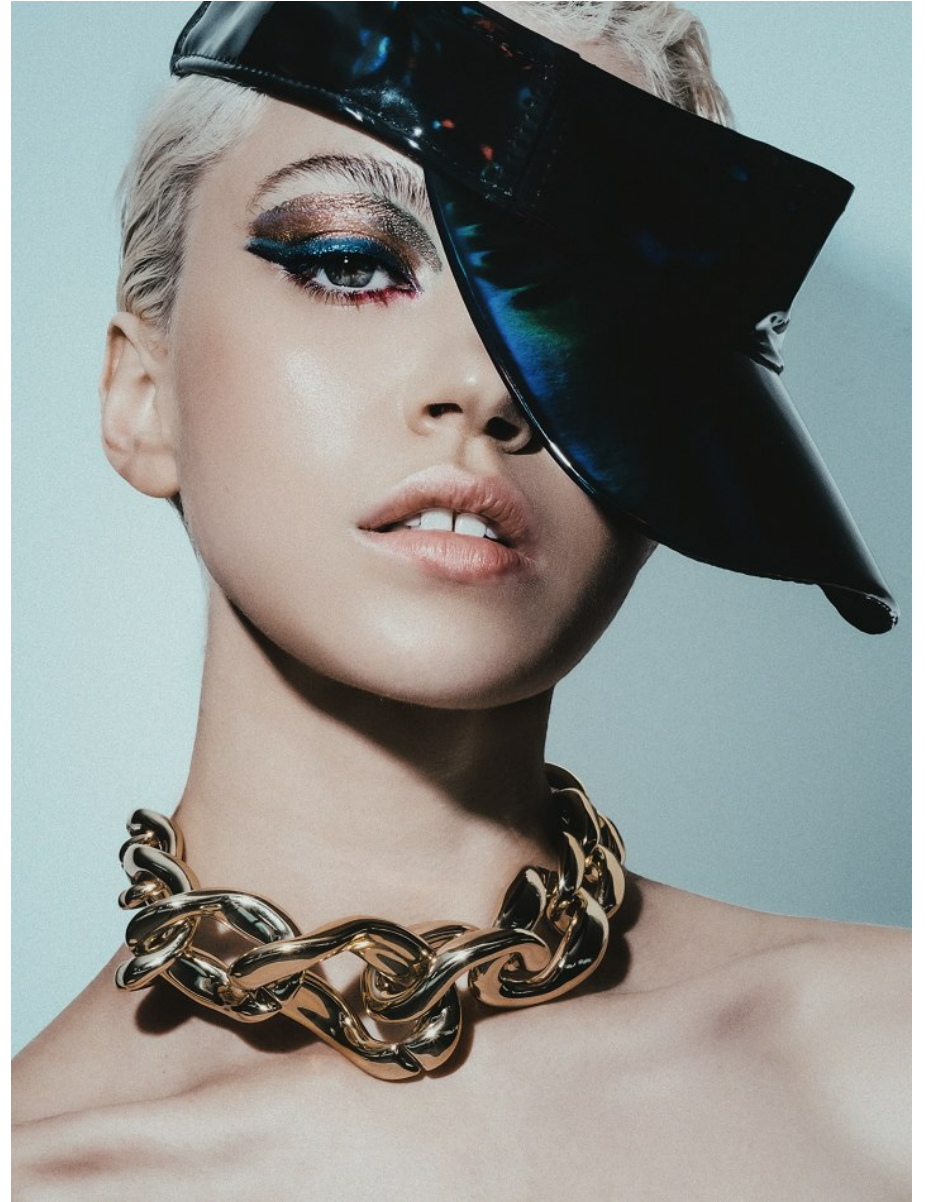

BOSS MODELS

CAPE TOWN

SHAE BARNES

Height: 173cm Bust: 83cm Waist: 64cm Hips: 94cm Shoe: 6 UK Hair: Blonde Eyes: Green