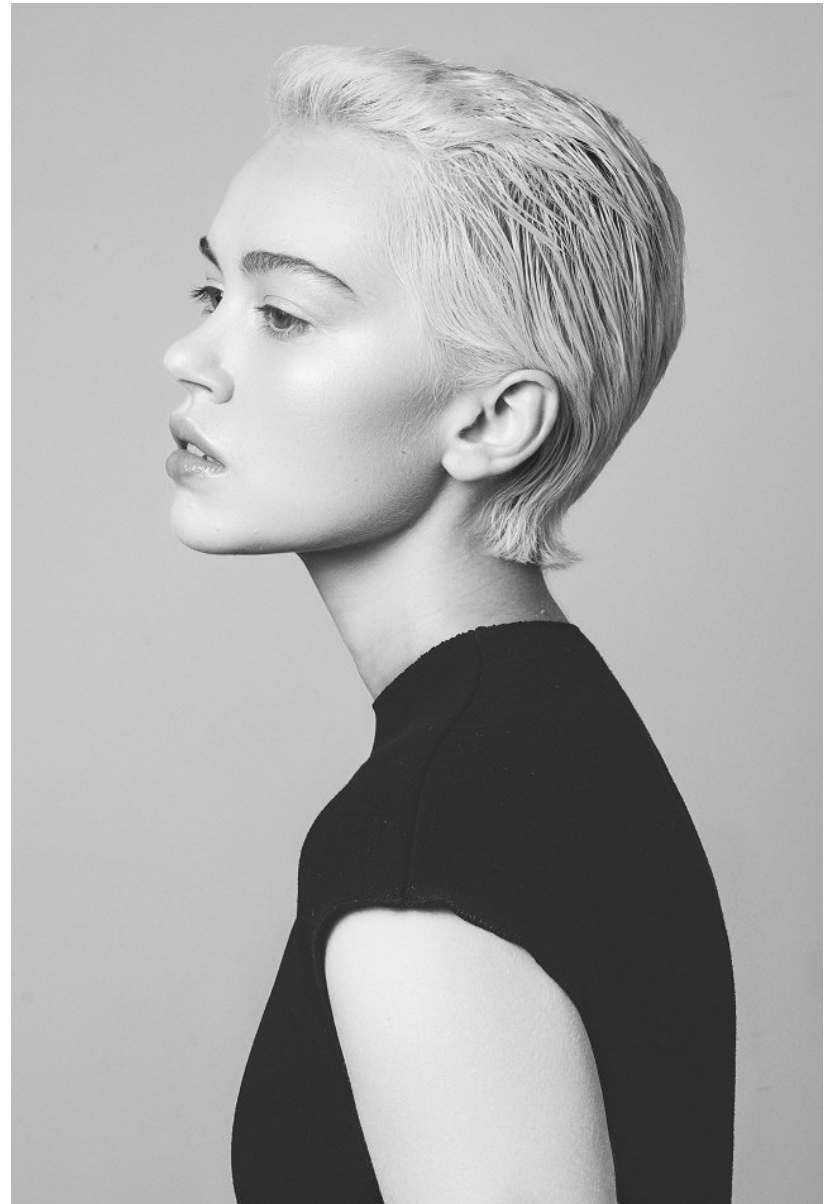

BOSS MODELS

CAPE TOWN

Height: 173cm Bust: 83cm Waist: 64cm Hips: 94cm Shoe: 6 UK Hair: Blonde Eyes: Green