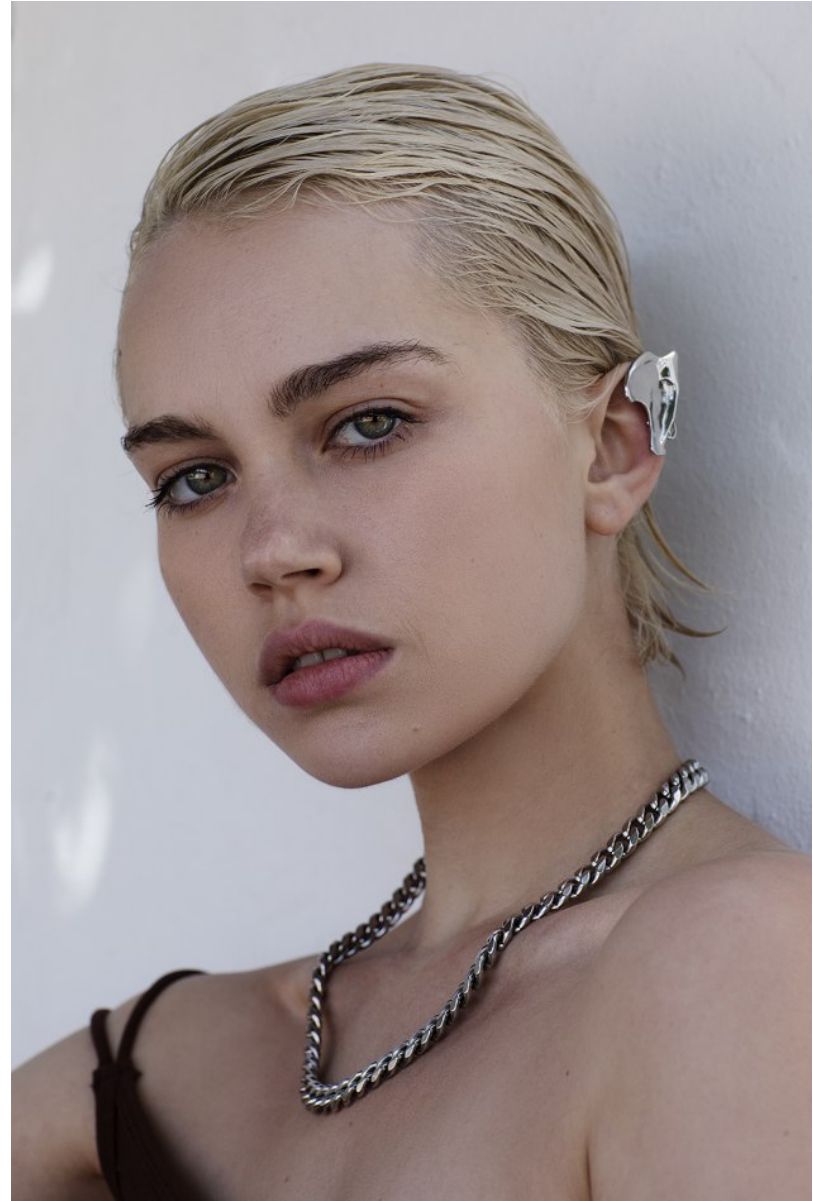

BOSS MODELS

CAPE TOWN

Height: 173cm Bust: 83cm Waist: 64cm Hips: 94cm Shoe: 6 UK Hair: Blonde Eyes: Green