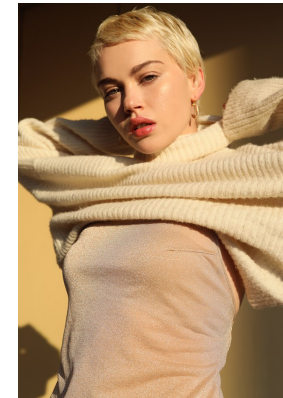

BOSS MODELS

CAPE TOWN

SHAE BARNES

Height: 173cm Bust: 83cm Waist: 66cm Hips: 93cm Shoe: 6 UK Hair: Blonde Eyes: Green

BOSS MODELS

CAPE TOWN

SHAE BARNES

Height: 173cm Bust: 83cm Waist: 66cm Hips: 93cm Shoe: 6 UK Hair: Blonde Eyes: Green

BOSS MODELS

CAPE TOWN

SHAE BARNES

Height: 173cm Bust: 83cm Waist: 66cm Hips: 93cm Shoe: 6 UK Hair: Blonde Eyes: Green