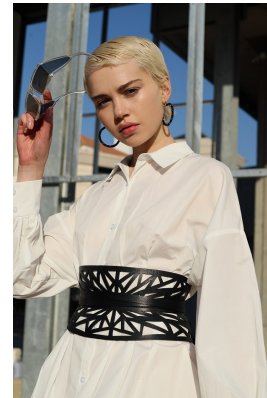

BOSS MODELS

CAPE TOWN

SHAE BARNES

Height: 173cm Bust: 83cm Waist: 66cm Hips: 93cm Shoe: 6 UK Hair: Blonde Eyes: Green

BOSS MODELS

CAPE TOWN

SHAE BARNES

Height: 173cm Bust: 83cm Waist: 66cm Hips: 93cm Shoe: 6 UK Hair: Blonde Eyes: Green

BOSS MODELS

CAPE TOWN

SHAE BARNES

Height: 173cm Bust: 83cm Waist: 66cm Hips: 93cm Shoe: 6 UK Hair: Blonde Eyes: Green