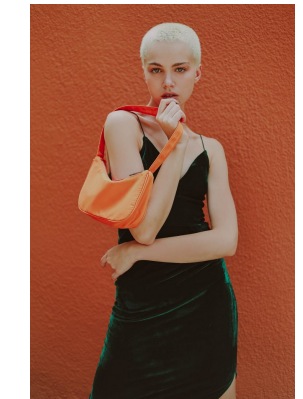

BOSS MODELS

CAPE TOWN

SHAE BARNES

Height: 173cm Bust: 83cm Waist: 66cm Hips: 93cm Shoe: 6 UK Hair: Blonde Eyes: Green

BOSS MODELS

CAPE TOWN

SHAE BARNES

Height: 173cm Bust: 83cm Waist: 66cm Hips: 93cm Shoe: 6 UK Hair: Blonde Eyes: Green