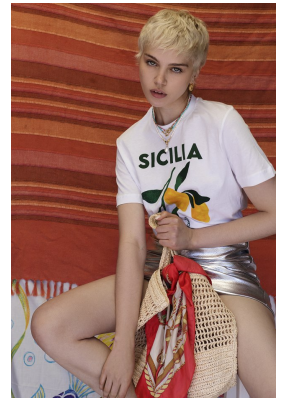

BOSS MODELS

CAPE TOWN

SHAE BARNES

Height: 173cm Bust: 83cm Waist: 66cm Hips: 93cm Shoe: 6 UK Hair: Blonde Eyes: Green

BOSS MODELS

CAPE TOWN

SHAE BARNES

Height: 173cm Bust: 83cm Waist: 66cm Hips: 93cm Shoe: 6 UK Hair: Blonde Eyes: Green

BOSS MODELS

CAPE TOWN

SHAE BARNES

Height: 173cm Bust: 83cm Waist: 66cm Hips: 93cm Shoe: 6 UK Hair: Blonde Eyes: Green