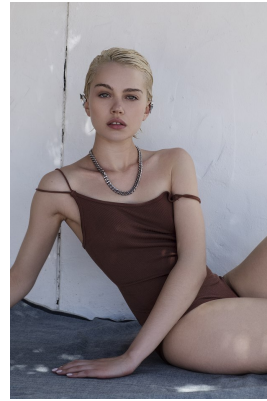

BOSS MODELS

CAPE TOWN

SHAE BARNES

Height: 173cm Bust: 83cm Waist: 66cm Hips: 93cm Shoe: 6 UK Hair: Blonde Eyes: Green

BOSS MODELS

CAPE TOWN

SHAE BARNES

Height: 173cm Bust: 83cm Waist: 66cm Hips: 93cm Shoe: 6 UK Hair: Blonde Eyes: Green

BOSS MODELS

CAPE TOWN

SHAE BARNES

Height: 173cm Bust: 83cm Waist: 66cm Hips: 93cm Shoe: 6 UK Hair: Blonde Eyes: Green