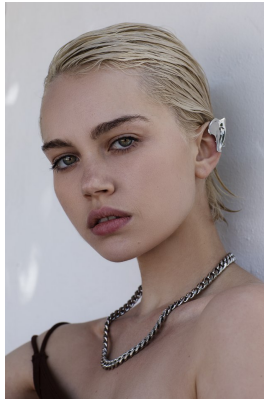

BOSS MODELS

CAPE TOWN

SHAE BARNES

Height: 173cm Bust: 83cm Waist: 66cm Hips: 93cm Shoe: 6 UK Hair: Blonde Eyes: Green

BOSS MODELS

CAPE TOWN

SHAE BARNES

Height: 173cm Bust: 83cm Waist: 66cm Hips: 93cm Shoe: 6 UK Hair: Blonde Eyes: Green

BOSS MODELS

CAPE TOWN

SHAE BARNES

Height: 173cm Bust: 83cm Waist: 66cm Hips: 93cm Shoe: 6 UK Hair: Blonde Eyes: Green