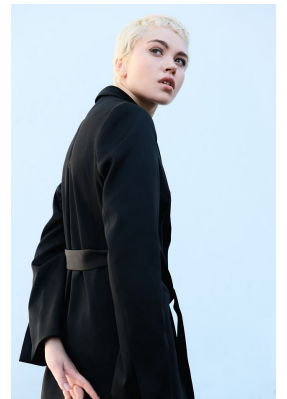

BOSS MODELS

CAPE TOWN

SHAE BARNES

Height: 173cm Bust: 83cm Waist: 66cm Hips: 93cm Shoe: 6 UK Hair: Blonde Eyes: Green

BOSS MODELS

CAPE TOWN

SHAE BARNES

Height: 173cm Bust: 83cm Waist: 66cm Hips: 93cm Shoe: 6 UK Hair: Blonde Eyes: Green