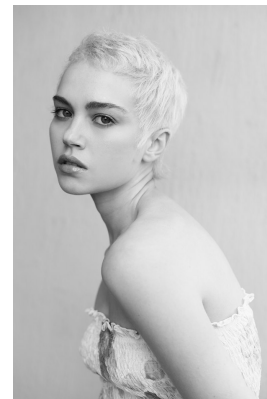

BOSS MODELS

CAPE TOWN

SHAE BARNES

Height: 173cm Bust: 83cm Waist: 66cm Hips: 93cm Shoe: 6 UK Hair: Blonde Eyes: Green

BOSS MODELS

CAPE TOWN

SHAE BARNES

Height: 173cm Bust: 83cm Waist: 66cm Hips: 93cm Shoe: 6 UK Hair: Blonde Eyes: Green

BOSS MODELS

CAPE TOWN

SHAE BARNES

Height: 173cm Bust: 83cm Waist: 66cm Hips: 93cm Shoe: 6 UK Hair: Blonde Eyes: Green