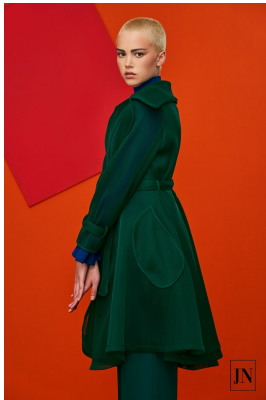

BOSS MODELS

CAPE TOWN

SHAE BARNES

Height: 173cm Bust: 83cm Waist: 66cm Hips: 93cm Shoe: 6 UK Hair: Blonde Eyes: Green

BOSS MODELS

CAPE TOWN

SHAE BARNES

Height: 173cm Bust: 83cm Waist: 66cm Hips: 93cm Shoe: 6 UK Hair: Blonde Eyes: Green