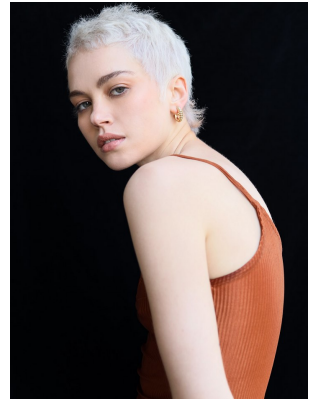

BOSS MODELS

CAPE TOWN

SHAE BARNES

Height: 173cm Bust: 83cm Waist: 66cm Hips: 93cm Shoe: 6 UK Hair: Blonde Eyes: Green

BOSS MODELS

CAPE TOWN

SHAE BARNES

Height: 173cm Bust: 83cm Waist: 66cm Hips: 93cm Shoe: 6 UK Hair: Blonde Eyes: Green