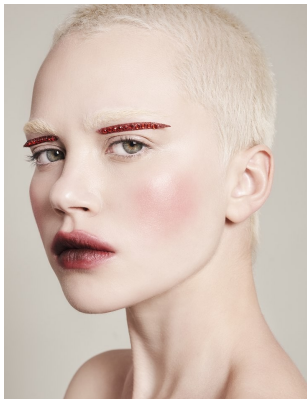

BOSS MODELS

CAPE TOWN

SHAE BARNES

Height: 173cm Bust: 83cm Waist: 66cm Hips: 93cm Shoe: 6 UK Hair: Blonde Eyes: Green

BOSS MODELS

CAPE TOWN

SHAE BARNES

Height: 173cm Bust: 83cm Waist: 66cm Hips: 93cm Shoe: 6 UK Hair: Blonde Eyes: Green