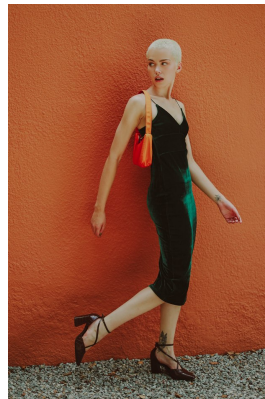

BOSS MODELS

CAPE TOWN

SHAE BARNES

Height: 173cm Bust: 83cm Waist: 66cm Hips: 93cm Shoe: 6 UK Hair: Blonde Eyes: Green

BOSS MODELS

CAPE TOWN

SHAE BARNES

Height: 173cm Bust: 83cm Waist: 66cm Hips: 93cm Shoe: 6 UK Hair: Blonde Eyes: Green