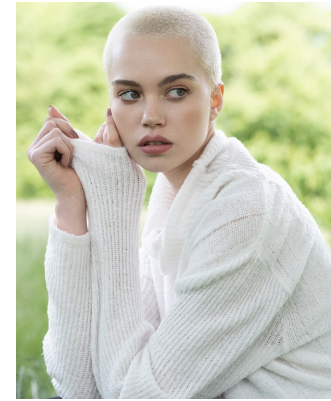

BOSS MODELS

CAPE TOWN

SHAE BARNES

Height: 173cm Bust: 83cm Waist: 66cm Hips: 93cm Shoe: 6 UK Hair: Blonde Eyes: Green

BOSS MODELS

CAPE TOWN

SHAE BARNES

Height: 173cm Bust: 83cm Waist: 66cm Hips: 93cm Shoe: 6 UK Hair: Blonde Eyes: Green