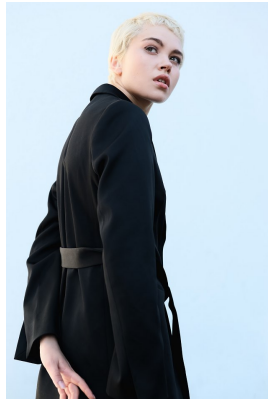

BOSS MODELS

CAPE TOWN

SHAE BARNES

Height: 173cm Bust: 83cm Waist: 66cm Hips: 93cm Shoe: 6 UK Hair: Blonde Eyes: Green

BOSS MODELS

CAPE TOWN

SHAE BARNES

Height: 173cm Bust: 83cm Waist: 66cm Hips: 93cm Shoe: 6 UK Hair: Blonde Eyes: Green

BOSS MODELS

CAPE TOWN

SHAE BARNES

Height: 173cm Bust: 83cm Waist: 66cm Hips: 93cm Shoe: 6 UK Hair: Blonde Eyes: Green