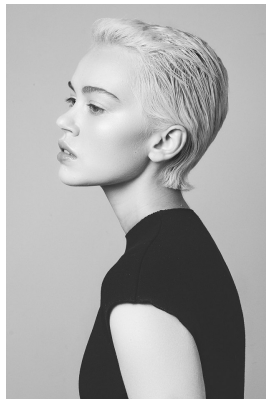

BOSS MODELS

CAPE TOWN

SHAE BARNES

Height: 173cm Bust: 83cm Waist: 66cm Hips: 93cm Shoe: 6 UK Hair: Blonde Eyes: Green

BOSS MODELS

CAPE TOWN

SHAE BARNES

Height: 173cm Bust: 83cm Waist: 66cm Hips: 93cm Shoe: 6 UK Hair: Blonde Eyes: Green

BOSS MODELS

CAPE TOWN

SHAE BARNES

Height: 173cm Bust: 83cm Waist: 66cm Hips: 93cm Shoe: 6 UK Hair: Blonde Eyes: Green