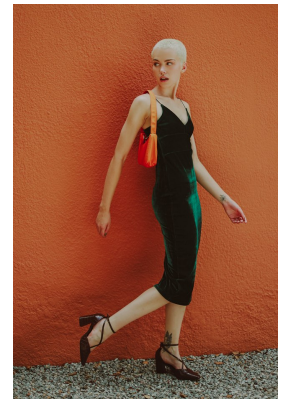

BOSS MODELS

CAPE TOWN

SHAE BARNES

Height: 173cm Bust: 83cm Waist: 66cm Hips: 93cm Shoe: 6 UK Hair: Blonde Eyes: Green

BOSS MODELS

CAPE TOWN

SHAE BARNES

Height: 173cm Bust: 83cm Waist: 66cm Hips: 93cm Shoe: 6 UK Hair: Blonde Eyes: Green

BOSS MODELS

CAPE TOWN

SHAE BARNES

Height: 173cm Bust: 83cm Waist: 66cm Hips: 93cm Shoe: 6 UK Hair: Blonde Eyes: Green