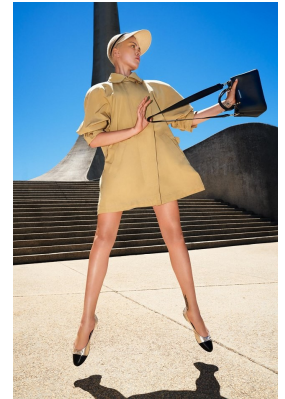

BOSS MODELS

CAPE TOWN

SHAE BARNES

Height: 173cm Bust: 83cm Waist: 66cm Hips: 93cm Shoe: 6 UK Hair: Blonde Eyes: Green

BOSS MODELS

CAPE TOWN

SHAE BARNES

Height: 173cm Bust: 83cm Waist: 66cm Hips: 93cm Shoe: 6 UK Hair: Blonde Eyes: Green

BOSS MODELS

CAPE TOWN

SHAE BARNES

Height: 173cm Bust: 83cm Waist: 66cm Hips: 93cm Shoe: 6 UK Hair: Blonde Eyes: Green