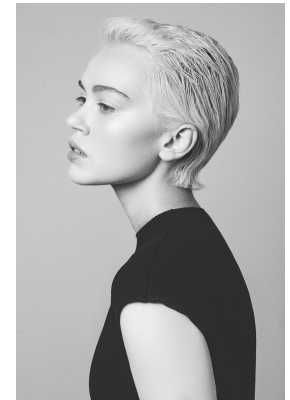

BOSS MODELS

CAPE TOWN

SHAE BARNES

Height: 173cm Bust: 83cm Waist: 66cm Hips: 93cm Shoe: 6 UK Hair: Blonde Eyes: Green

BOSS MODELS

CAPE TOWN

SHAE BARNES

Height: 173cm Bust: 83cm Waist: 66cm Hips: 93cm Shoe: 6 UK Hair: Blonde Eyes: Green