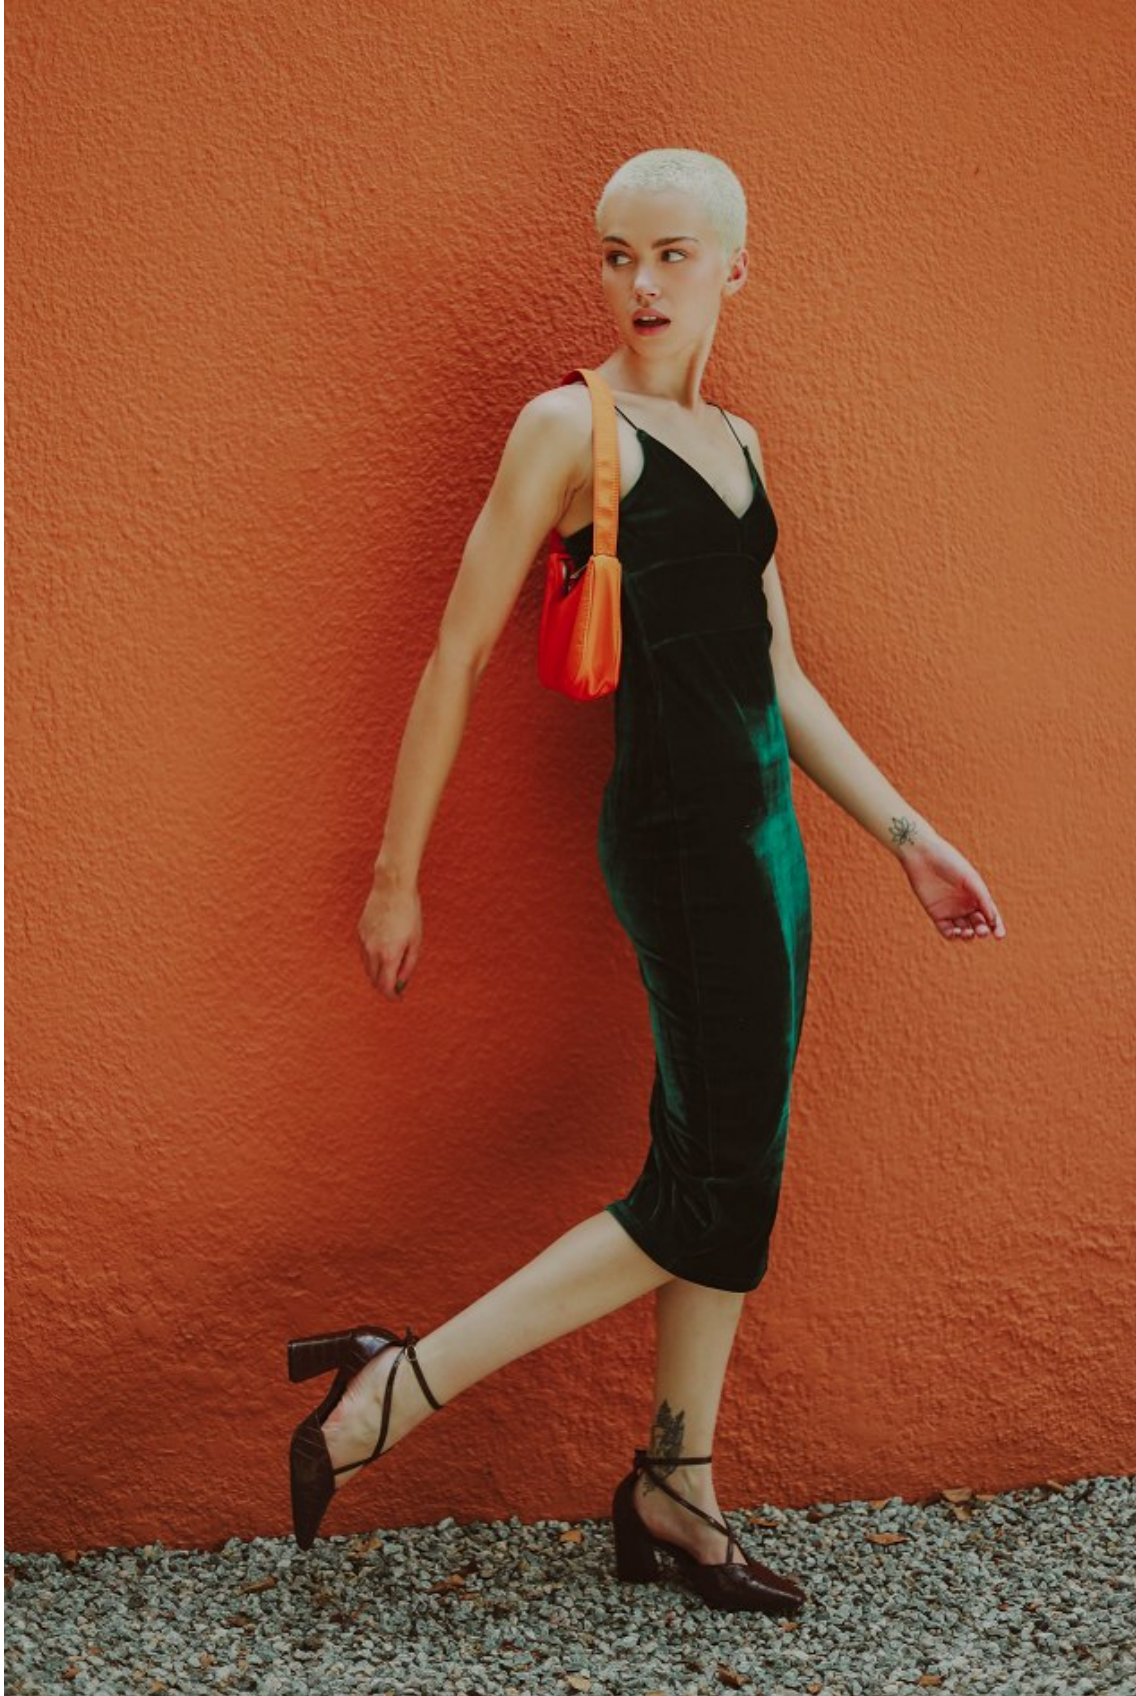

SHAE BARNES

BOSS MODELS

CAPE TOWN

Height: 173cm Bust: 83cm Waist: 66cm Hips: 93cm Shoe: 6 UK Hair: Blonde Eyes: Green