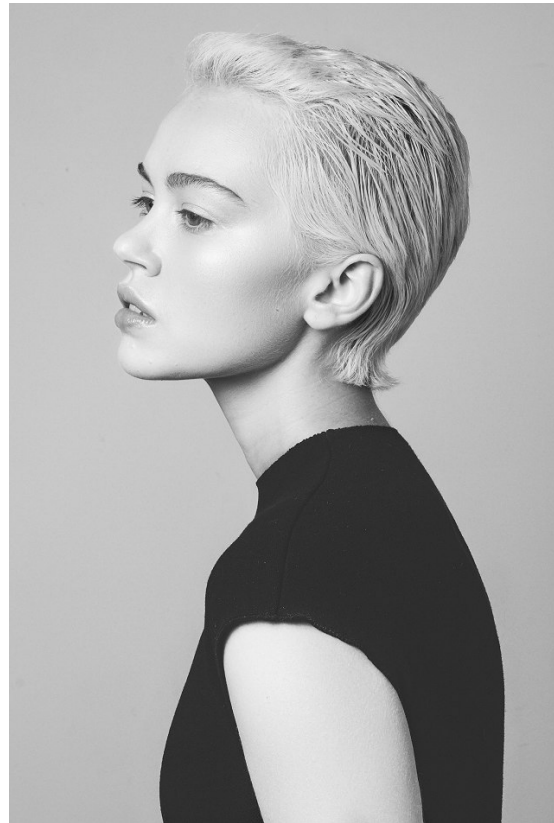

BOSS MODELS

CAPE TOWN

SHAE BARNES

Height: 173cm Bust: 83cm Waist: 66cm Hips: 93cm Shoe: 6 UK Hair: Blonde Eyes: Green

BOSS MODELS

CAPE TOWN

SHAE BARNES

Height: 173cm Bust: 83cm Waist: 66cm Hips: 93cm Shoe: 6 UK Hair: Blonde Eyes: Green