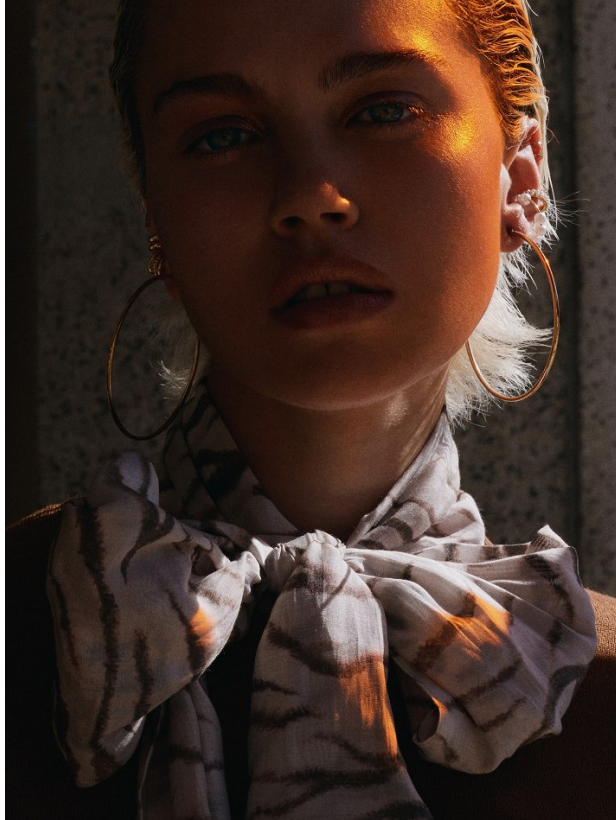

BOSS MODELS

CAPE TOWN

SHAE BARNES

Height: 173cm Bust: 83cm Waist: 66cm Hips: 93cm Shoe: 6 UK Hair: Blonde Eyes: Green