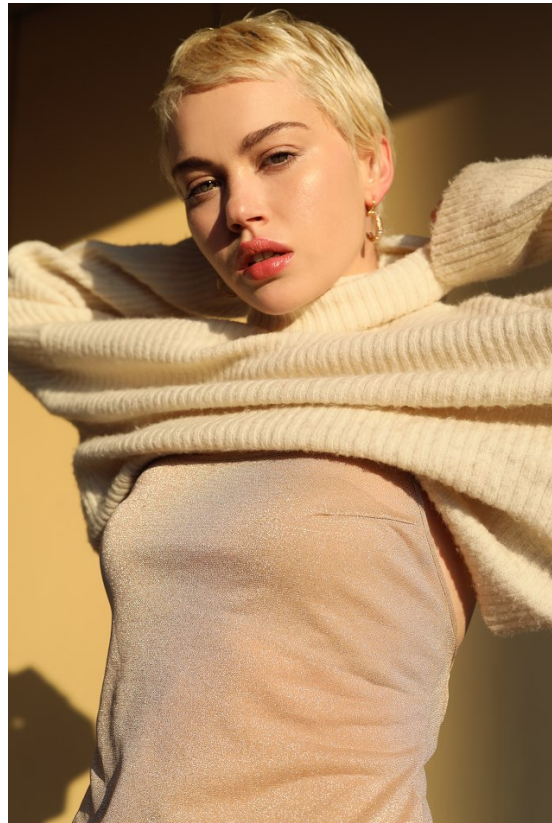

# BOSS MODELS

CAPE TOWN

## SHAE BARNES

Height: 173cm Bust: 83cm Waist: 66cm Hips: 93cm Shoe: 6 UK Hair: Blonde Eyes: Green