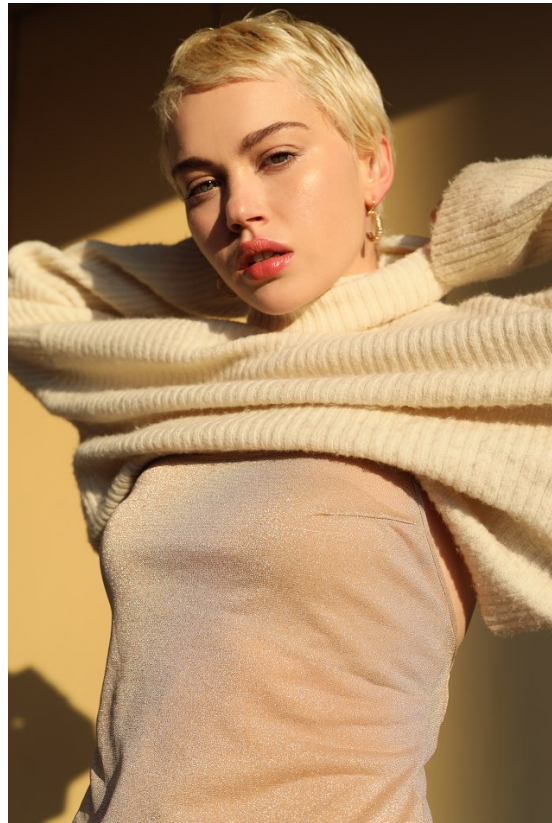

BOSS MODELS

CAPE TOWN

SHAE BARNES

Height: 173cm Bust: 83cm Waist: 66cm Hips: 93cm Shoe: 6 UK Hair: Blonde Eyes: Green

BOSS MODELS

CAPE TOWN

SHAE BARNES

Height: 173cm Bust: 83cm Waist: 66cm Hips: 93cm Shoe: 6 UK Hair: Blonde Eyes: Green