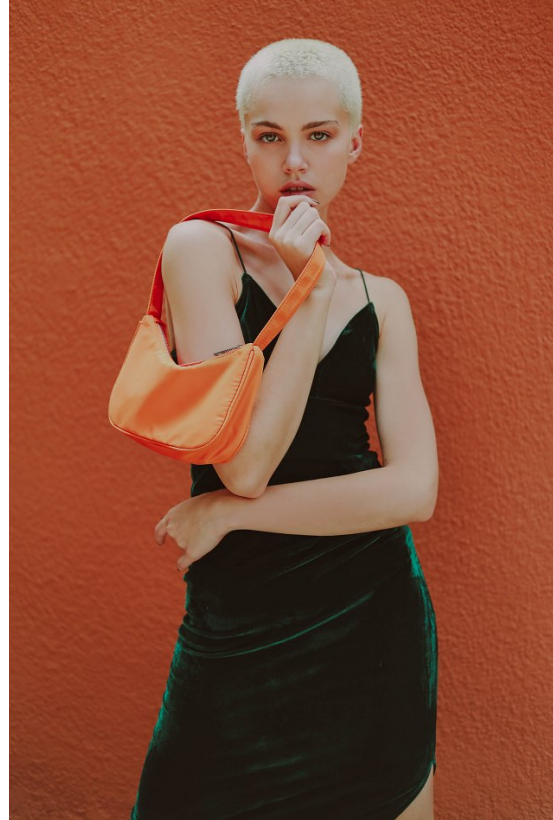

BOSS MODELS

CAPE TOWN

SHAE BARNES

Height: 173cm Bust: 83cm Waist: 66cm Hips: 93cm Shoe: 6 UK Hair: Blonde Eyes: Green