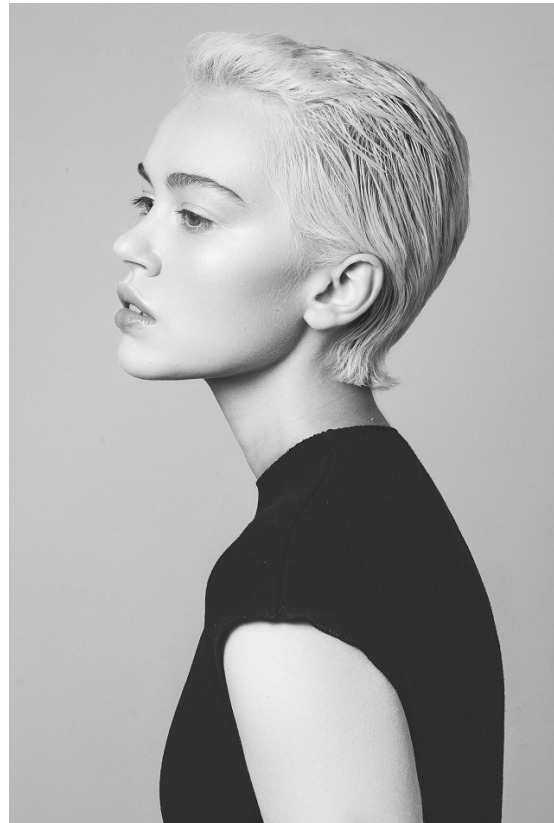

BOSS MODELS

CAPE TOWN

SHAE BARNES

Height: 173cm Bust: 83cm Waist: 66cm Hips: 93cm Shoe: 6 UK Hair: Blonde Eyes: Green