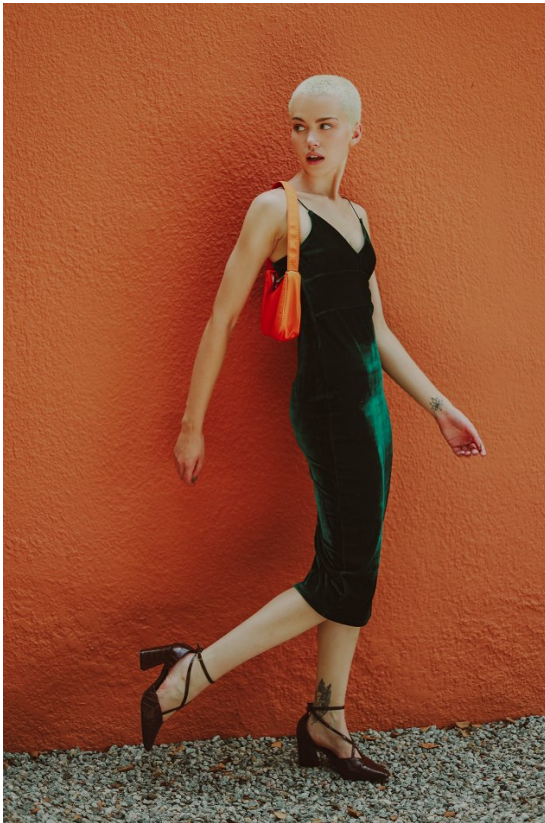

BOSS MODELS

CAPE TOWN

SHAE BARNES

Height: 173cm Bust: 83cm Waist: 66cm Hips: 93cm Shoe: 6 UK Hair: Blonde Eyes: Green