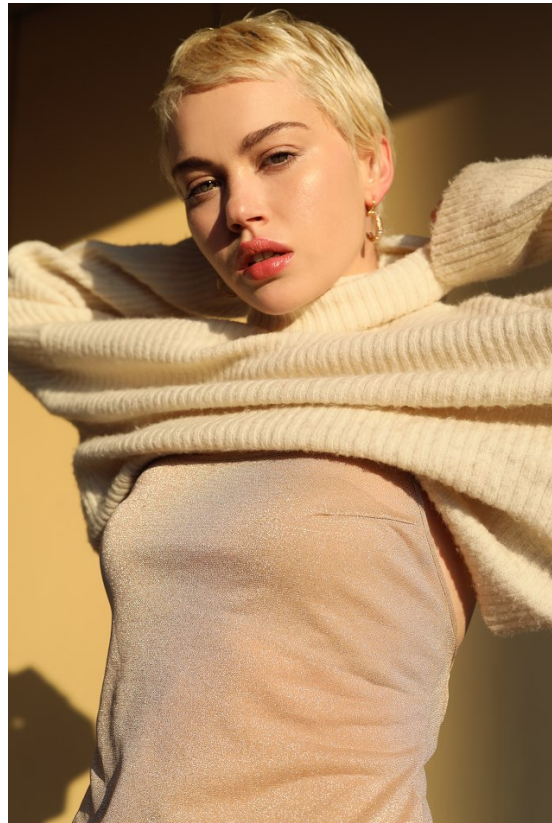

## SHAE BARNES

Height: 173cm Bust: 83cm Waist: 66cm Hips: 93cm Shoe: 6 UK Hair: Blonde Eyes: Green