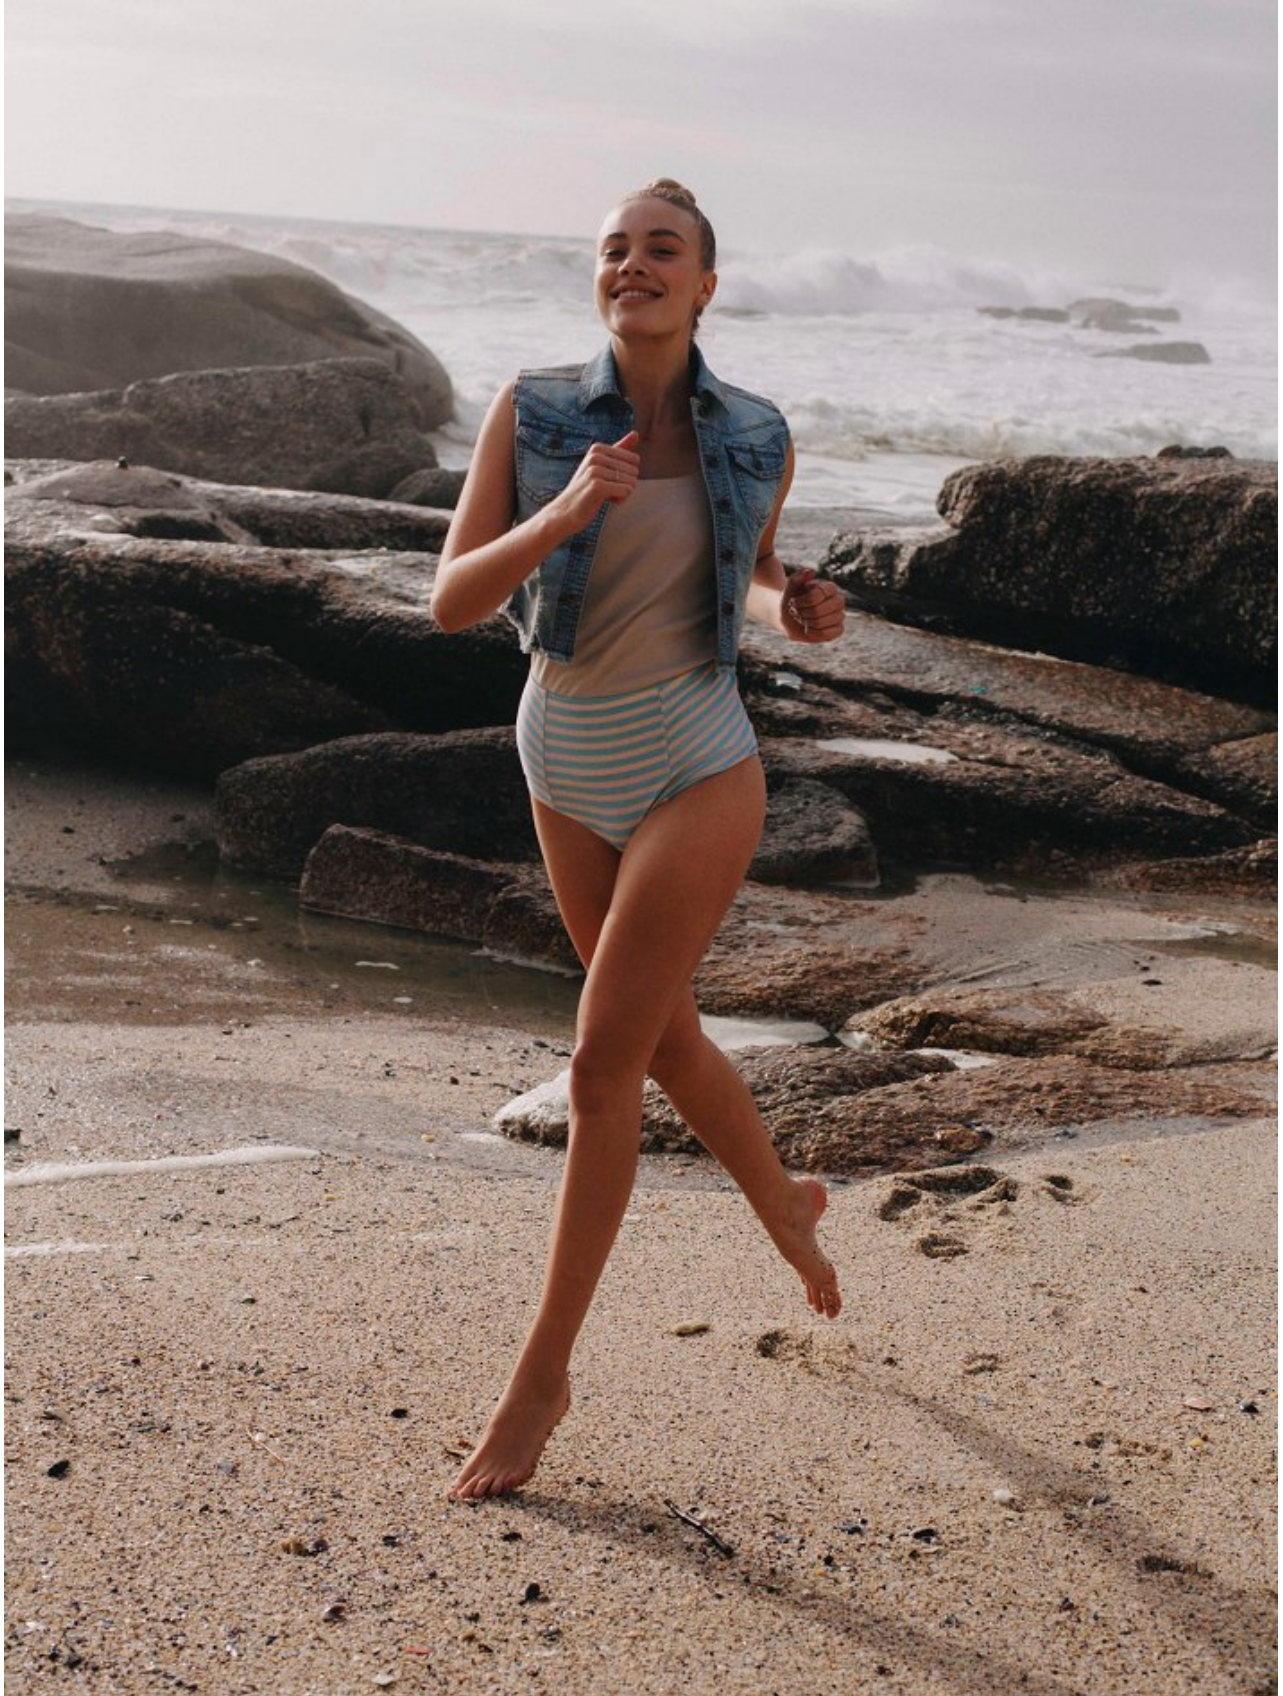

ANUK VAN ROOYEN

BOSS MODELS

CAPE TOWN

ANUK VAN ROOYEN

Height: 170cm Bust: 84cm Waist: 64cm Hips: 97cm Shoe: 7 UK Hair: Blonde Eyes: Blue