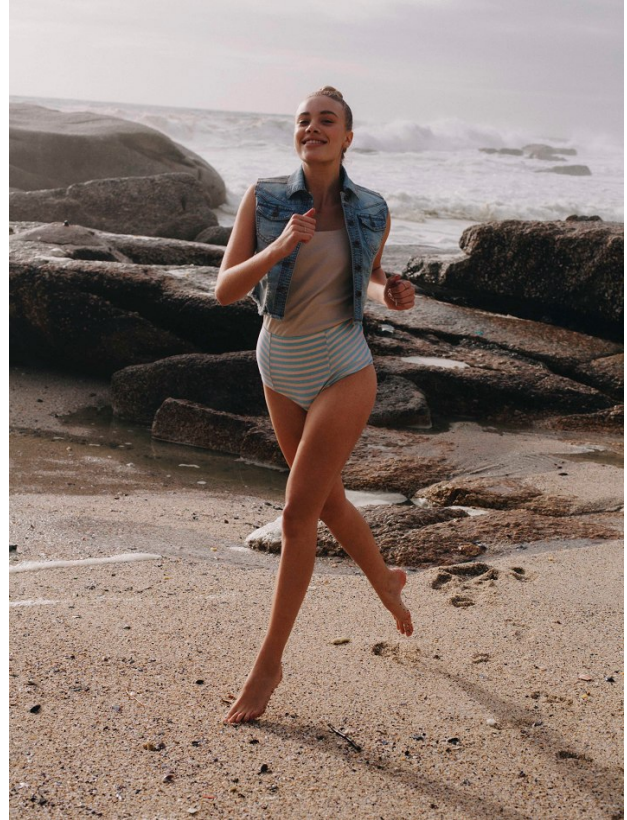

BOSS MODELS

CAPE TOWN

ANUK VAN ROOYEN

Height: 170cm Bust: 84cm Waist: 64cm Hips: 97cm Shoe: 7 UK Hair: Blonde Eyes: Blue

BOSS MODELS

CAPE TOWN

ANUK VAN ROOYEN

Height: 170cm Bust: 84cm Waist: 64cm Hips: 97cm Shoe: 7 UK Hair: Blonde Eyes: Blue