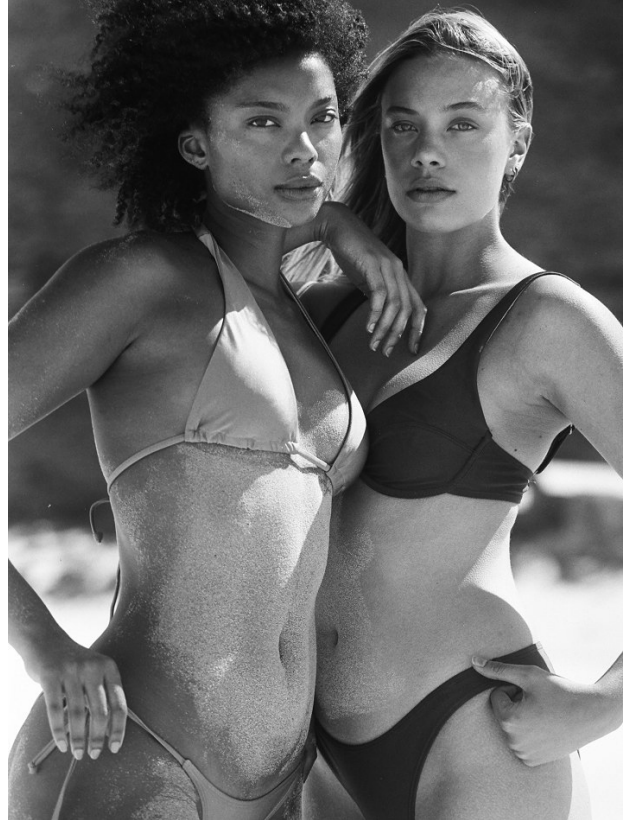

BOSS MODELS

CAPE TOWN

ANUK VAN ROOYEN

Height: 170cm Bust: 84cm Waist: 64cm Hips: 97cm Shoe: 7 UK Hair: Blonde Eyes: Blue

BOSS MODELS

CAPE TOWN

ANUK VAN ROOYEN

Height: 170cm Bust: 84cm Waist: 64cm Hips: 97cm Shoe: 7 UK Hair: Blonde Eyes: Blue