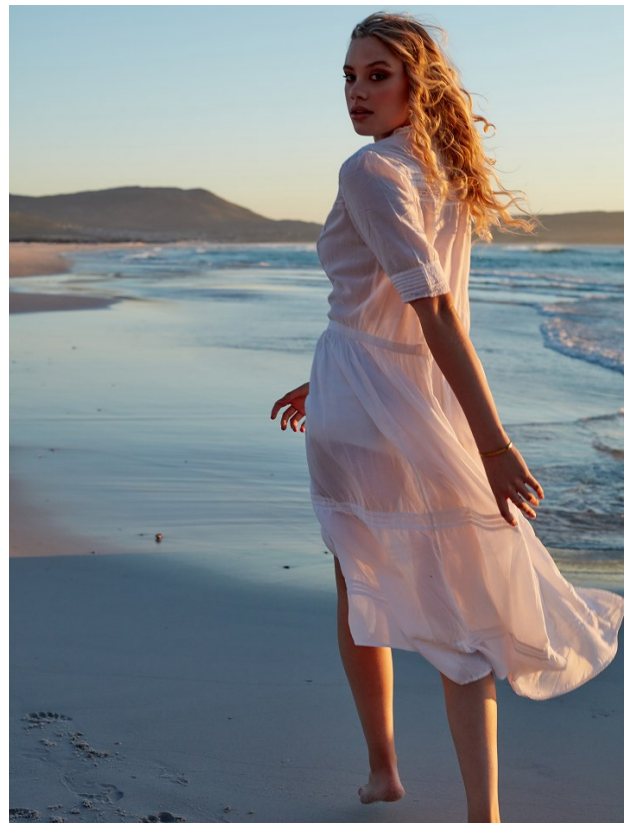

BOSS MODELS

CAPE TOWN

ANUK VAN ROOYEN

Height: 170cm Bust: 84cm Waist: 64cm Hips: 97cm Shoe: 7 UK Hair: Blonde Eyes: Blue