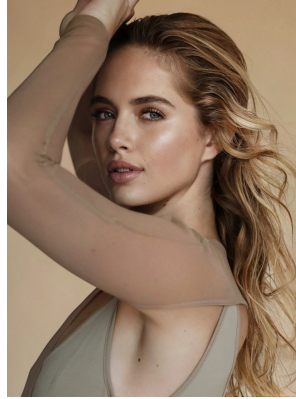

BOSS MODELS

CAPE TOWN

MIEKA SMITH

Height: 177cm Bust: 84cm Waist: 61cm Hips: 94cm Shoe: 6 UK Hair: Blonde Eyes: Blue

BOSS MODELS

CAPE TOWN

MIEKA SMITH

Height: 177cm Bust: 84cm Waist: 61cm Hips: 94cm Shoe: 6 UK Hair: Blonde Eyes: Blue