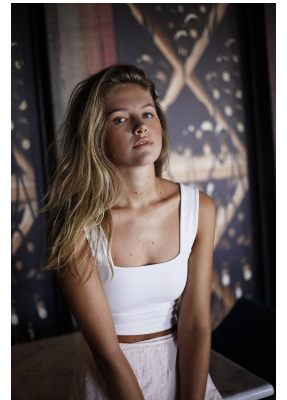

BOSS MODELS

CAPE TOWN

MIEKA SMITH

Height: 177cm Bust: 84cm Waist: 61cm Hips: 94cm Shoe: 6 UK Hair: Blonde Eyes: Blue

BOSS MODELS

CAPE TOWN

MIEKA SMITH

Height: 177cm Bust: 84cm Waist: 61cm Hips: 94cm Shoe: 6 UK Hair: Blonde Eyes: Blue