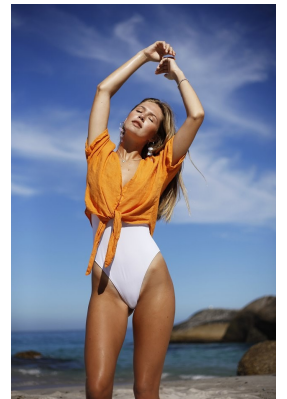

BOSS MODELS

CAPE TOWN

MIEKA SMITH

Height: 177cm Bust: 84cm Waist: 61cm Hips: 94cm Shoe: 6 UK Hair: Blonde Eyes: Blue

BOSS MODELS

CAPE TOWN

MIEKA SMITH

Height: 177cm Bust: 84cm Waist: 61cm Hips: 94cm Shoe: 6 UK Hair: Blonde Eyes: Blue