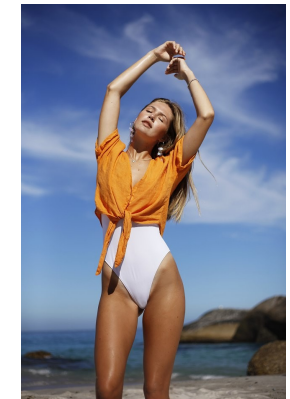

BOSS MODELS

CAPE TOWN

MIEKA SMITH

Height: 177cm Bust: 84cm Waist: 64cm Hips: 93cm Shoe: 6 UK Hair: Blonde Eyes: Blue

BOSS MODELS

CAPE TOWN

MIEKA SMITH

Height: 177cm Bust: 84cm Waist: 64cm Hips: 93cm Shoe: 6 UK Hair: Blonde Eyes: Blue