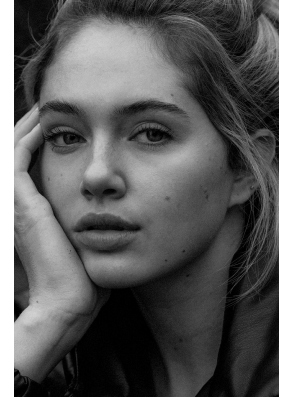

BOSS MODELS

CAPE TOWN

MIEKA SMITH

Height: 177cm Bust: 84cm Waist: 61cm Hips: 94cm Shoe: 6 UK Hair: Blonde Eyes: Blue

BOSS MODELS

CAPE TOWN

MIEKA SMITH

Height: 177cm Bust: 84cm Waist: 61cm Hips: 94cm Shoe: 6 UK Hair: Blonde Eyes: Blue