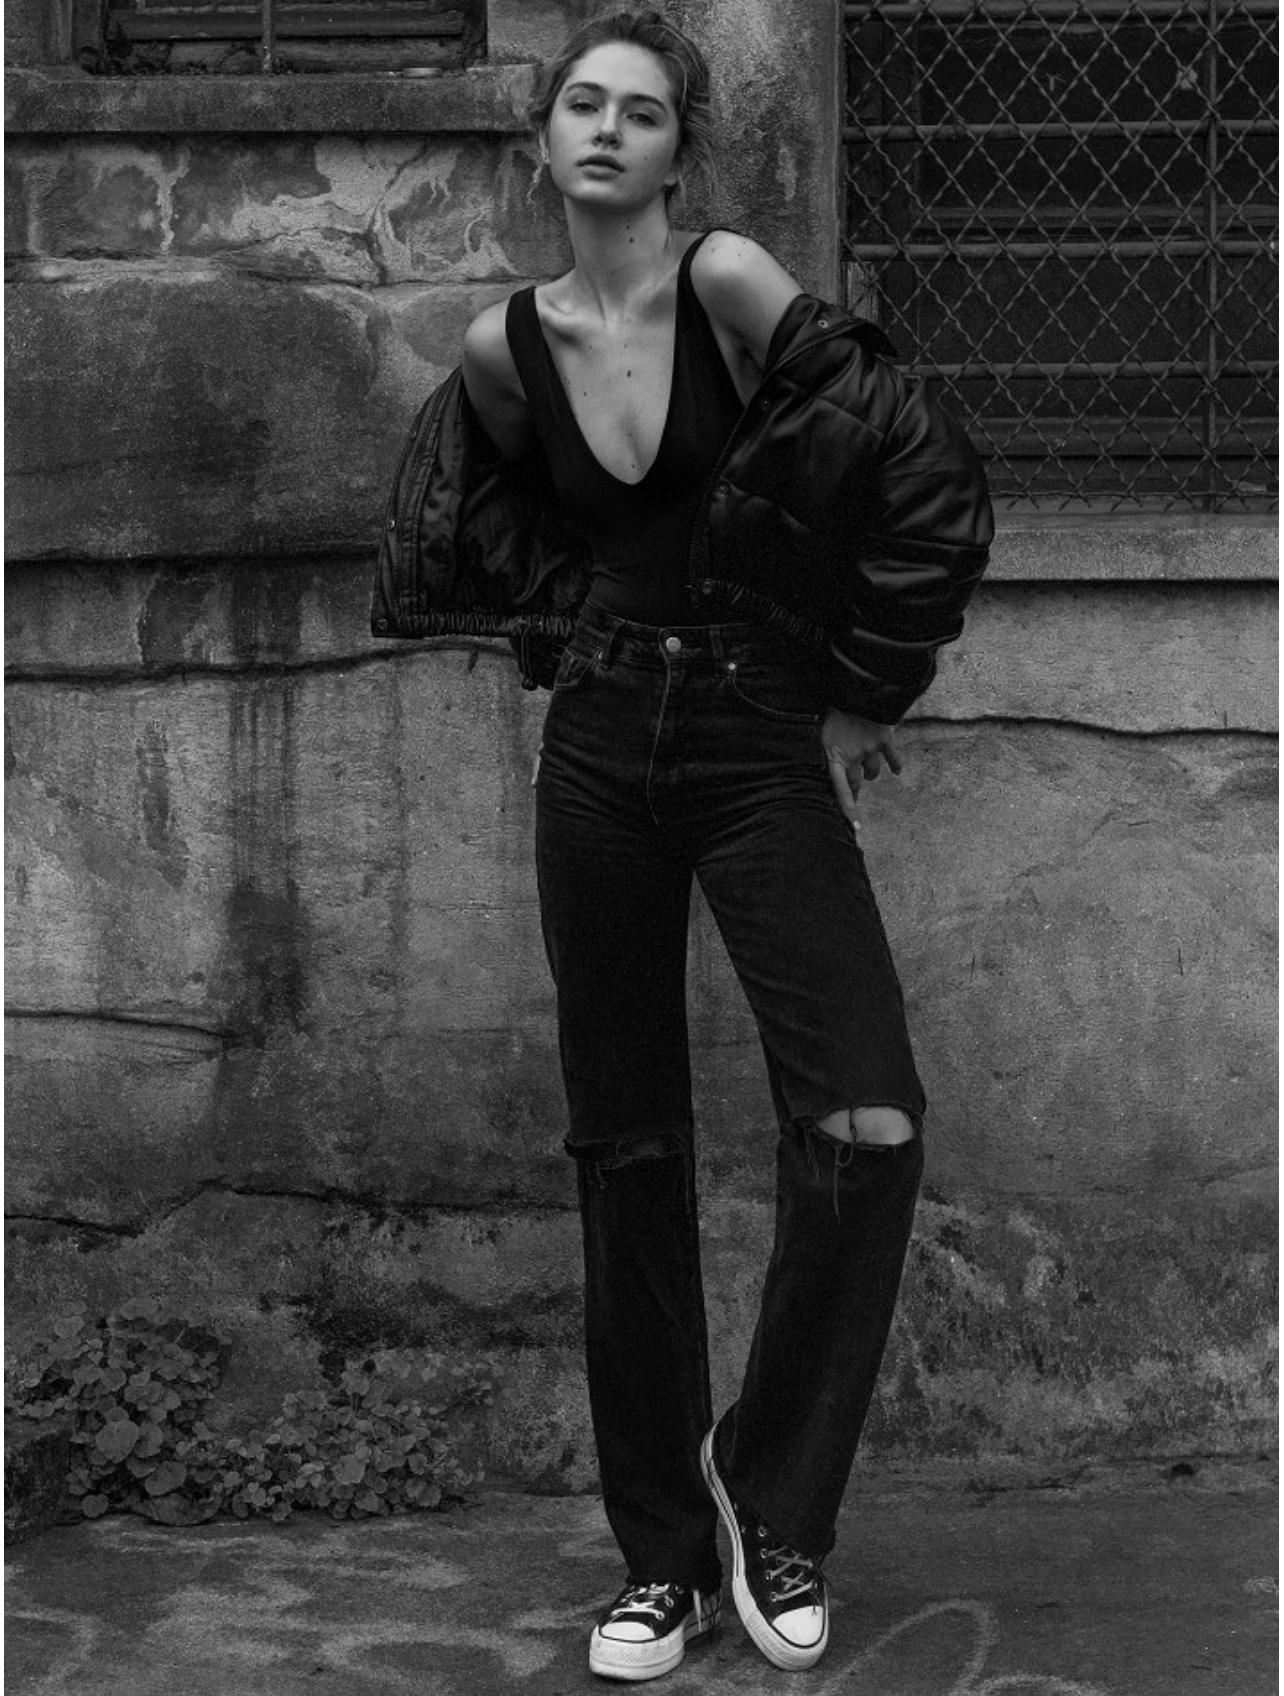

MIEKA SMITH

BOSS MODELS

CAPE TOWN

Height: 177cm Bust: 84cm Waist: 61cm Hips: 94cm Shoe: 6 UK Hair: Blonde Eyes: Blue