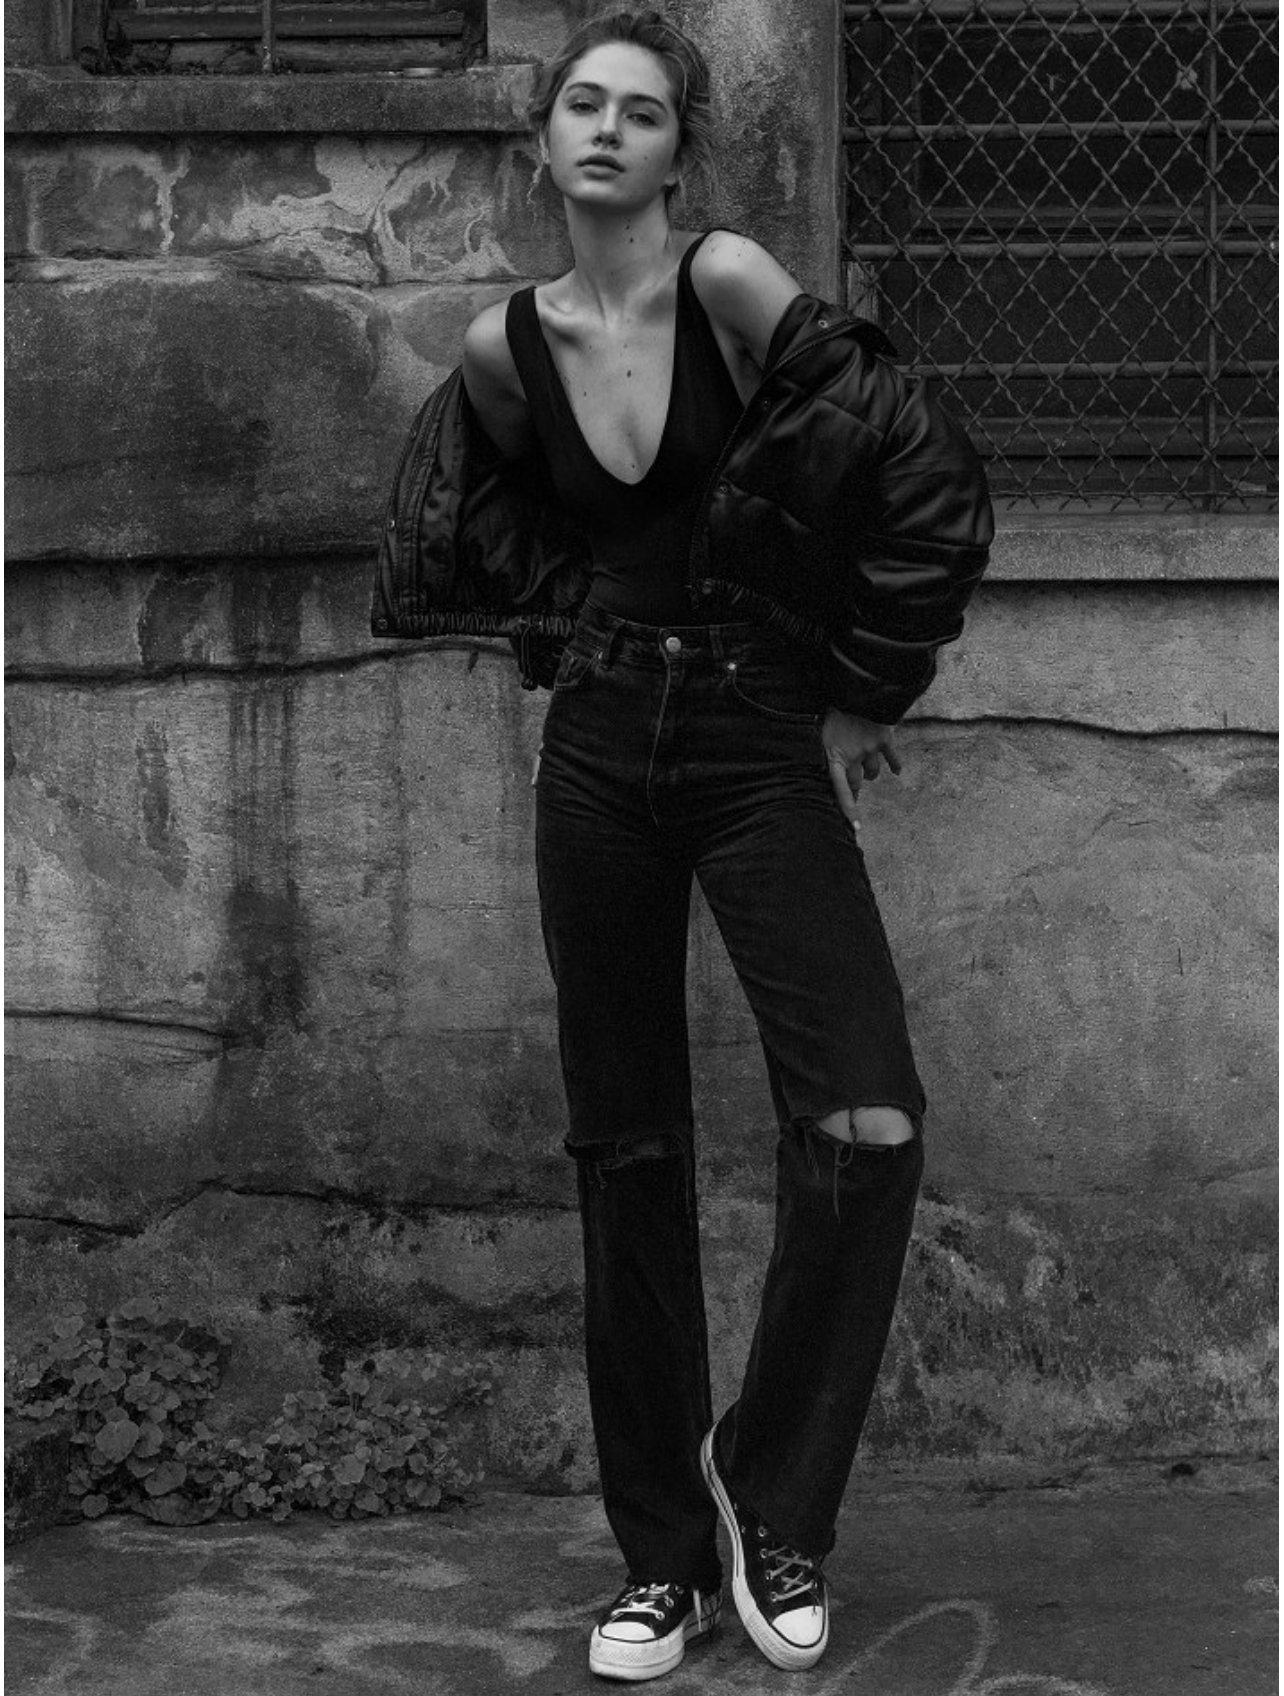

BOSS MODELS

CAPE TOWN

MIEKA SMITH

Height: 177cm Bust: 84cm Waist: 64cm Hips: 93cm Shoe: 6 UK Hair: Blonde Eyes: Blue

BOSS MODELS

CAPE TOWN

MIEKA SMITH

Height: 177cm Bust: 84cm Waist: 64cm Hips: 93cm Shoe: 6 UK Hair: Blonde Eyes: Blue