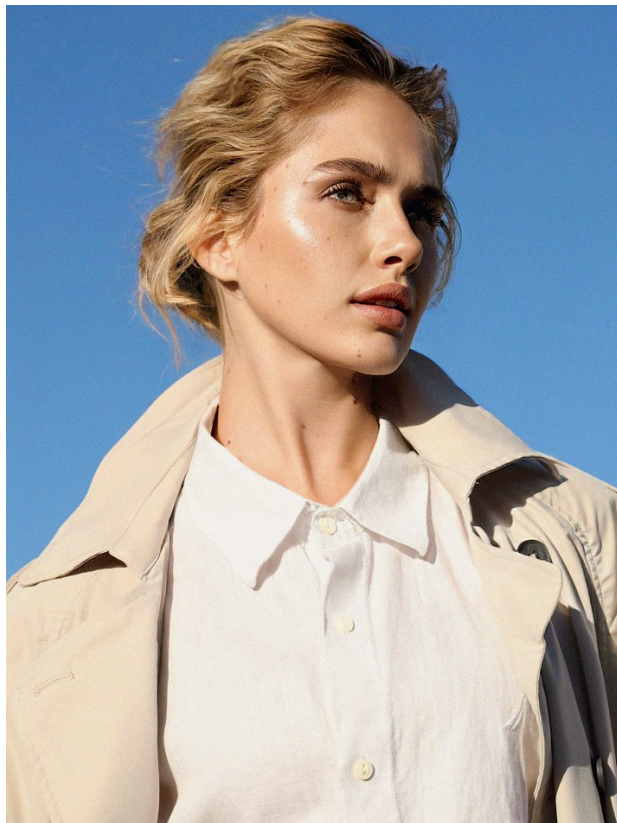

BOSS MODELS

CAPE TOWN

MIEKA SMITH

Height: 177cm Bust: 84cm Waist: 64cm Hips: 93cm Shoe: 6 UK Hair: Blonde Eyes: Blue