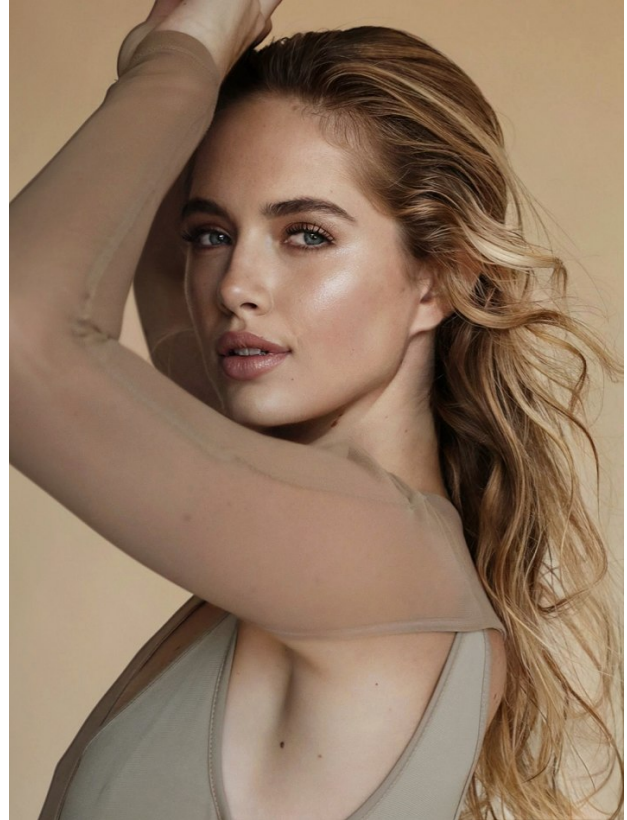

BOSS MODELS

CAPE TOWN

MIEKA SMITH

Height: 177cm Bust: 84cm Waist: 61cm Hips: 94cm Shoe: 6 UK Hair: Blonde Eyes: Blue

BOSS MODELS

CAPE TOWN

MIEKA SMITH

Height: 177cm Bust: 84cm Waist: 61cm Hips: 94cm Shoe: 6 UK Hair: Blonde Eyes: Blue