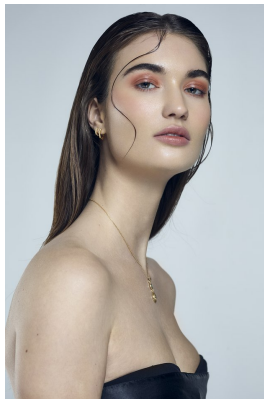

# BOSS MODELS

CAPE TOWN

EMILY WOOD

Height: 176cm Bust: 84cm Waist: 63cm Hips: 94cm Shoe: 6 UK Hair: Brown Eyes: Hazel

# BOSS MODELS

CAPE TOWN

## EMILY WOOD

Height: 176cm Bust: 84cm Waist: 63cm Hips: 94cm Shoe: 6 UK Hair: Brown Eyes: Hazel