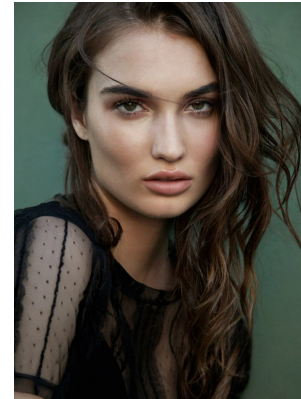

BOSS MODELS

CAPE TOWN

EMILY WOOD

Height: 176cm Bust: 84cm Waist: 63cm Hips: 94cm Shoe: 6 UK Hair: Brown Eyes: Hazel

BOSS MODELS

CAPE TOWN

EMILY WOOD

Height: 176cm Bust: 84cm Waist: 63cm Hips: 94cm Shoe: 6 UK Hair: Brown Eyes: Hazel

BOSS MODELS

CAPE TOWN

EMILY WOOD

Height: 176cm Bust: 84cm Waist: 63cm Hips: 94cm Shoe: 6 UK Hair: Brown Eyes: Hazel