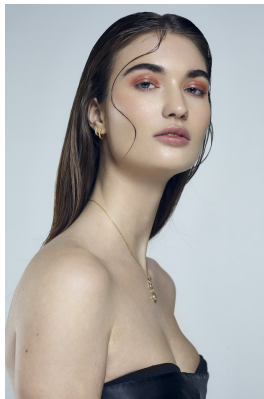

BOSS MODELS

CAPE TOWN

EMILY WOOD

Height: 176cm Bust: 84cm Waist: 63cm Hips: 94cm Shoe: 6 UK Hair: Brown Eyes: Hazel

BOSS MODELS

CAPE TOWN

EMILY WOOD

Height: 176cm Bust: 84cm Waist: 63cm Hips: 94cm Shoe: 6 UK Hair: Brown Eyes: Hazel

BOSS MODELS

CAPE TOWN

EMILY WOOD

Height: 176cm Bust: 84cm Waist: 63cm Hips: 94cm Shoe: 6 UK Hair: Brown Eyes: Hazel