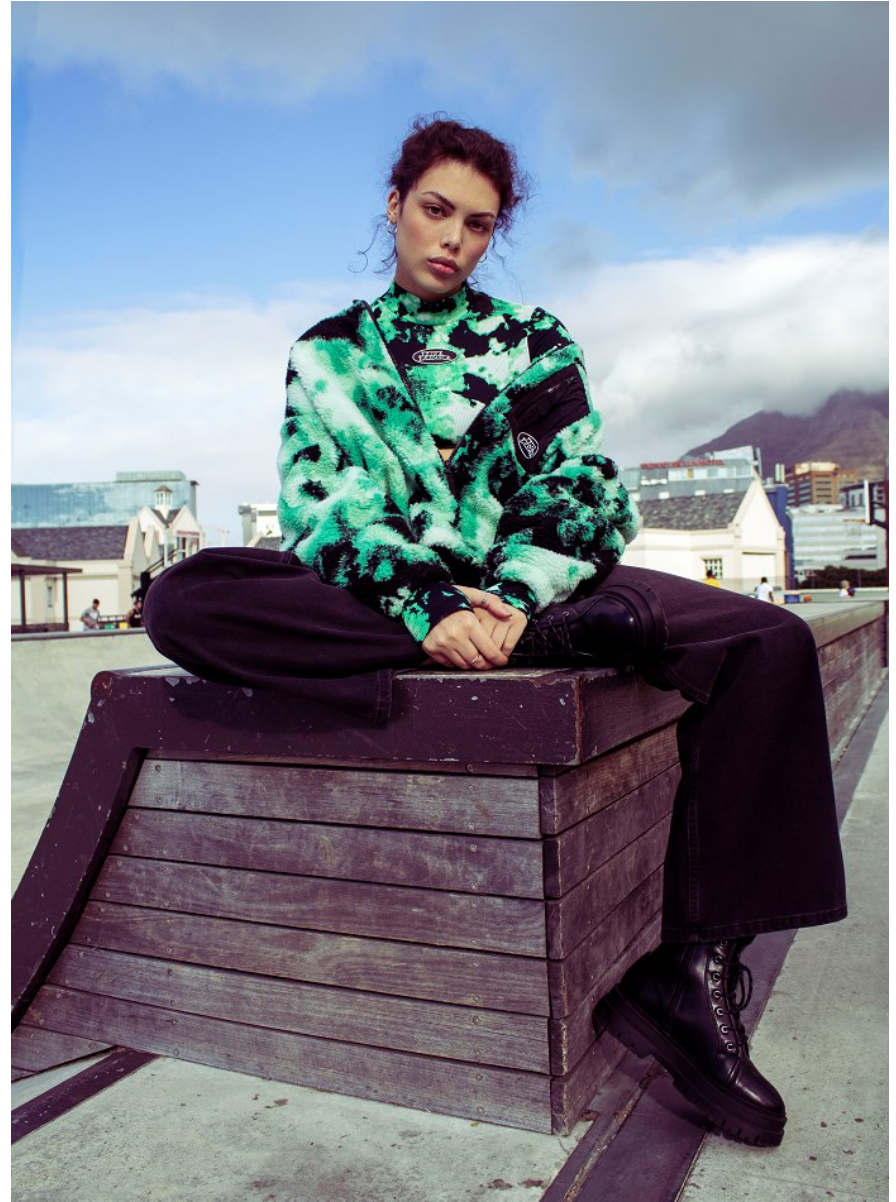

BOSS MODELS

CAPE TOWN

TIFFANY PICKSTONE

Height: 176cm Bust: 89cm Waist: 67cm Hips: 94cm Shoe: 6 UK Hair: Brown Eyes: Green/Brown